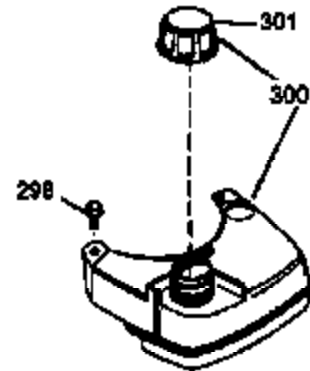

ILLUSTRATION SHOWS TYPICAL PARTS ONLY. ORDER BY PART NUMBER. PARTS NOT LISTED ARE SUPPLIED BY OEM.

VIEW 2 OF 3

Ref #	Part Number	Qty	Description
12A	36558	1	Breather Cover & Tube (Incl. 12B)
19	36281	1	Extension Spring
69	35261	1	* Mounting Flange Gasket
70	34311D	1	Mounting Flange (Incl. 72 thru 83)
72	36083	1	Oil Drain Plug
75	27897	1	Oil Seal
86	650488	6	Screw, 1/4-20 x 1-1/4"
182	6201	2	Screw, 1/4-28 x 7/8"
185	36544	1	Intake Pipe
186	34337	1	Governor Link
223	650451	2	Screw, 1/4-20 x 1"
238	650932	2	Screw, 10-32 x 49/64"
239	34338	1	* Air Cleaner Gasket
245	35066	1	Air Cleaner Filter
250	35986	1	Air Cleaner Cover
287	650926	2	Screw, 8-32 x 21/64"
300	35586	1	Fuel Tank (Incl. 292 & 301)
301	35355	1	Fuel Cap
390	590702	1	Rewind Starter (NOTE: This engine could have been built with 590739 starter).