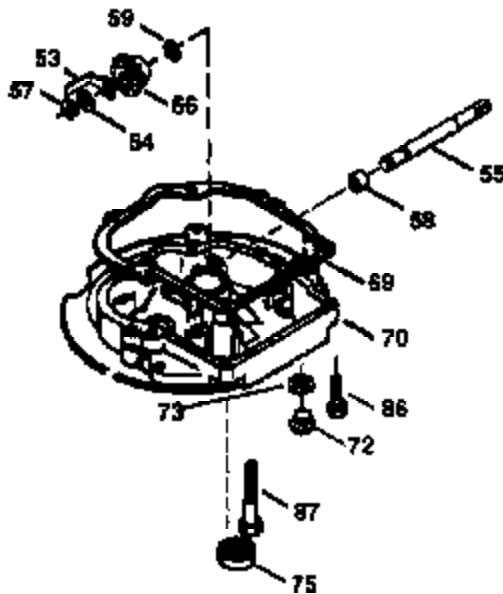

ILLUSTRATION SHOWS TYPICAL PARTS ONLY. ORDER BY PART NUMBER. PARTS NOT LISTED ARE SUPPLIED BY OEM.

VIEW 2 OF 3

Ref #	Part Number	Qty	Description
12A	36558	1	Breather Cover & Tube (Incl. 12B)
19	36281	1	Extension Spring
53	31745	1	Tang Washer
54	31747	2	Washer
55	35218A	1	P.T.O. Shaft
56	33401	1	R.H. Worm Gear
57	33537	1	Retaining Ring
58	31744	1	Oil Seal
69	35261	1	* Mounting Flange Gasket
70	33535C	1	Mounting Flange (Incl. 58,72 thru 83)
72	36083	1	Oil Drain Plug
75	26208	1	Oil Seal
86	650488	5	Screw, 1/4-20 x 1-1/4"
87	650492	1	Screw, 1/4-20 x 2-1/4"
182	6201	2	Screw, 1/4-28 x 7/8"
185	36544	1	Intake Pipe
186	34337	1	Governor Link
223	650451	2	Screw, 1/4-20 x 1"
238	650932	2	Screw, 10-32 x 49/64"
239	34338	1	* Air Cleaner Gasket
245	35066	1	Air Cleaner Filter
250	35986	1	Air Cleaner Cover
287	650926	2	Screw, 8-32 x 49/64"
300	35586	1	Fuel Tank
301	35355	1	Fuel Cap
390	590702	1	Rewind Starter (NOTE: This engine could have been built with 590739 starter).