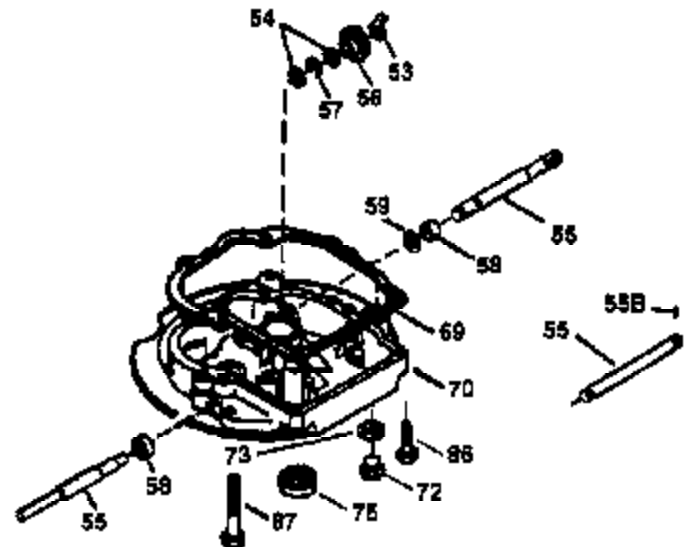

ILLUSTRATION SHOWS TYPICAL PARTS ONLY. ORDER BY PART NUMBER. PARTS NOT LISTED ARE SUPPLIED BY OEM.

VIEW 2 OF 3

Ref #	Part Number	Qty	Description
12A	36558	1	Breather Cover & Tube (Incl. 12B)
19	36281	1	Extension Spring
53	31745	1	Tang Washer
54	31747	2	Washer
55	35218A	1	P.T.O. Shaft
56	33401	1	R.H. Worm Gear
57	33537	1	Retaining Ring
58	31744	1	Oil Seal
69	35261	1	* Mounting Flange Gasket
70	33535C	1	Mounting Flange (Incl. 58,72 thru 83)
72	36083	1	Oil Drain Plug
75	26208	1	Oil Seal
86	650488	5	Screw, 1/4-20 x 1-1/4"
87	650492	1	Screw, 1/4-20 x 2-1/4"
182	6201	2	Screw, 1/4-28 x 7/8"
185	36544	1	Intake Pipe
186	34337	1	Governor Link
223	650451	2	Screw, 1/4-20 x 1"
238	650932	2	Screw, 10-32 x 49/64"
239	34338	1	* Air Cleaner Gasket
245	35066	1	Air Cleaner Filter
250	35986	1	Air Cleaner Cover
287	650926	2	Screw, 8-32 x 49/64"
300	35586	1	Fuel Tank
301	35355	1	Fuel Cap
390	590702	1	Rewind Starter (NOTE: This engine could have been built with 590739 starter).