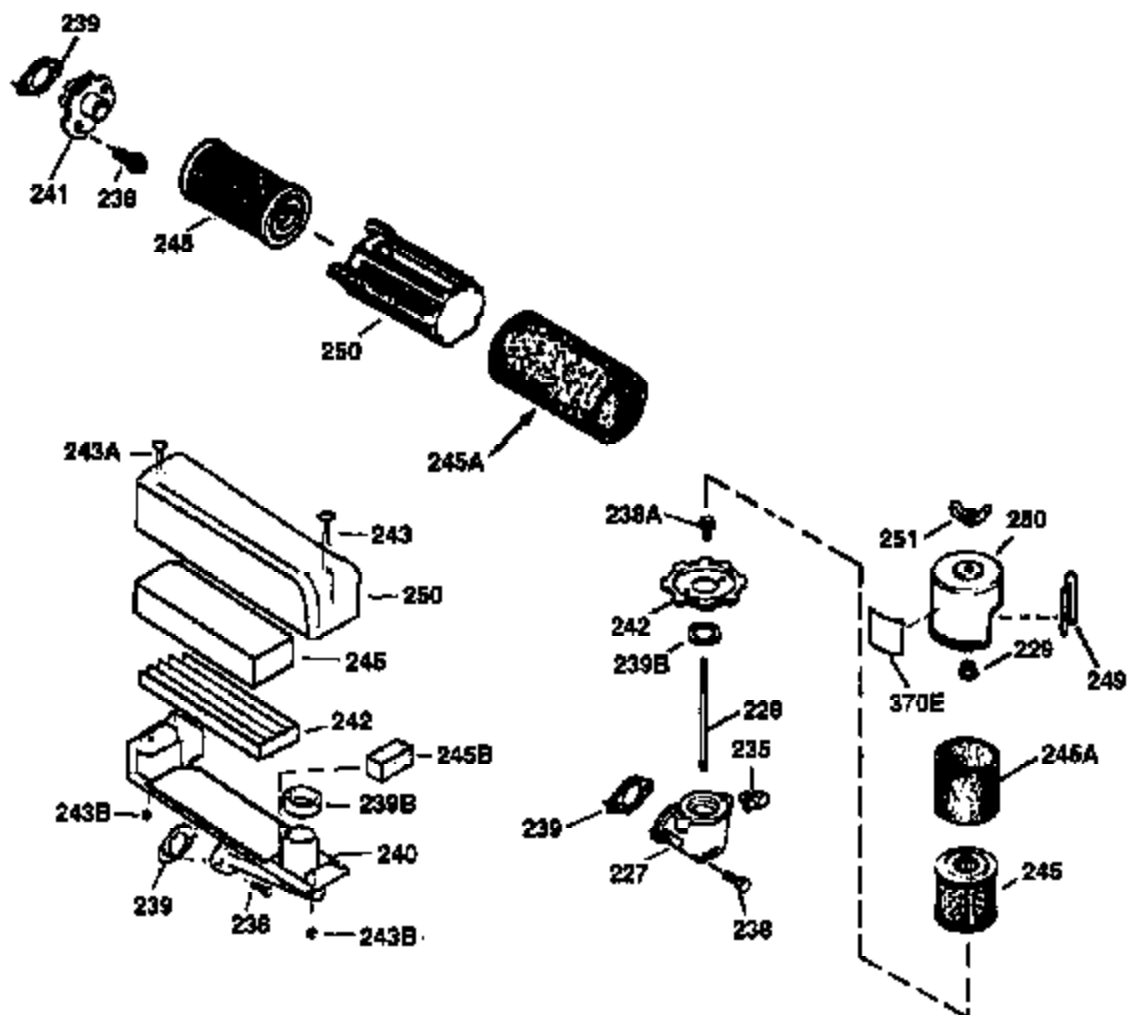

ILLUSTRATION SHOWS TYPICAL PARTS ONLY. ORDER BY PART NUMBER. PARTS NOT LISTED ARE SUPPLIED BY OEM.

VIEW 3 OF 3

Ref #	Part Number	Qty	Description
12A	36558	1	Breather Cover & Tube (Incl. 12B)
90	611112	1	Flywheel
238	650932	2	Screw, 10-32 x 49/64"
239	34338	1	* Air Cleaner Gasket
241	35797	1	Air Cleaner Collar
245	35066	1	Air Cleaner Filter
250	35986	1	Air Cleaner Cover
275	36473	1	Muffler (Incl. 277)
277	650988	2	Screw, 1/4-20 x 2-5/16"
416	36085	1	Spark Arrestor Kit (Incl. 417)(Optional)
417	650760	1	Screw, 8-32 x 3/8" (Optional)