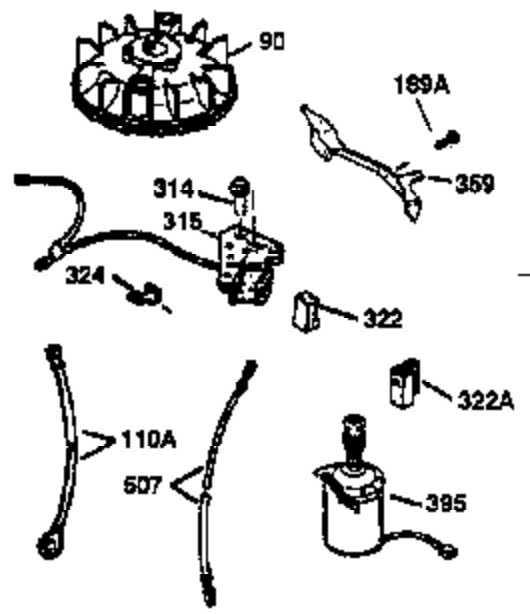

ILLUSTRATION SHOWS TYPICAL PARTS ONLY. ORDER BY PART NUMBER. PARTS NOT LISTED ARE SUPPLIED BY OEM.

VIEW 3 OF 3

Ref #	Part Number	Qty	Description
12A	36558	1	Breather Cover & Tube (Incl. 12B)
90	611112	1	Flywheel
238	650932	2	Screw, 10-32 x 49/64"
239	34338	1	* Air Cleaner Gasket
241	35797	1	Air Cleaner Collar
245	35066	1	Air Cleaner Filter
250	35986	1	Air Cleaner Cover
275	36473	1	Muffler (Incl. 277)
277	650988	2	Screw, 1/4-20 x 2-5/16"
416	36085	1	Spark Arrestor Kit (Incl. 417)(Optional)
417	650760	1	Screw, 8-32 x 3/8" (Optional)