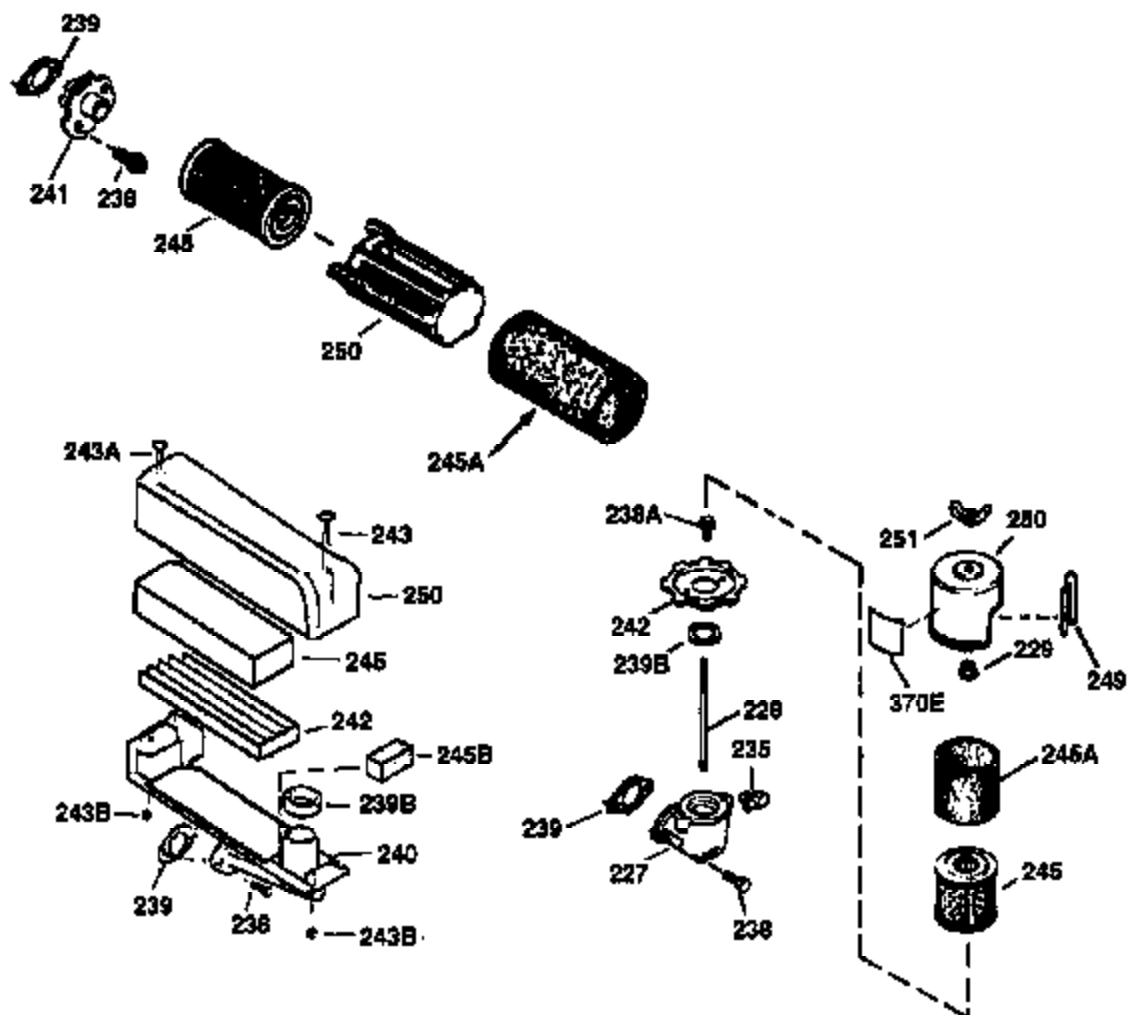

ILLUSTRATION SHOWS TYPICAL PARTS ONLY. ORDER BY PART NUMBER. PARTS NOT LISTED ARE SUPPLIED BY OEM.

VIEW 3 OF 3

Ref #	Part Number	Qty	Description
12A	36558	1	Breather Cover & Tube (Incl. 12B)
90	611112	1	Flywheel
238	650932	2	Screw, 10-32 x 49/64"
239	34338	1	* Air Cleaner Gasket
241	35797	1	Air Cleaner Collar
245	35066	1	Air Cleaner Filter
250	35065	1	Air Cleaner Cover
275	36456A	1	Muffler (Incl. 277)
275A	36664	1	Spark Arrestor Muffler (Optional) (Incl. 284,284A,416,417)
277	650988	2	Screw, 1/4-20 x 2-5/16"
284A	650760	1	Screw, 8-32 x 3/8" (Optional)
284	36663	1	Muffler Deflector (Incl. 284A)(Optional)
370K	36695	1	Starter Decal
416	36085	1	Spark Arrestor Kit (Incl. 417)(Optional)
417	650760	1	Screw, 8-32 x 3/8" (Optional)
900	0	1	Replacement Engine 750440B, order from 71-999
900	0		Replacement S/B NONE