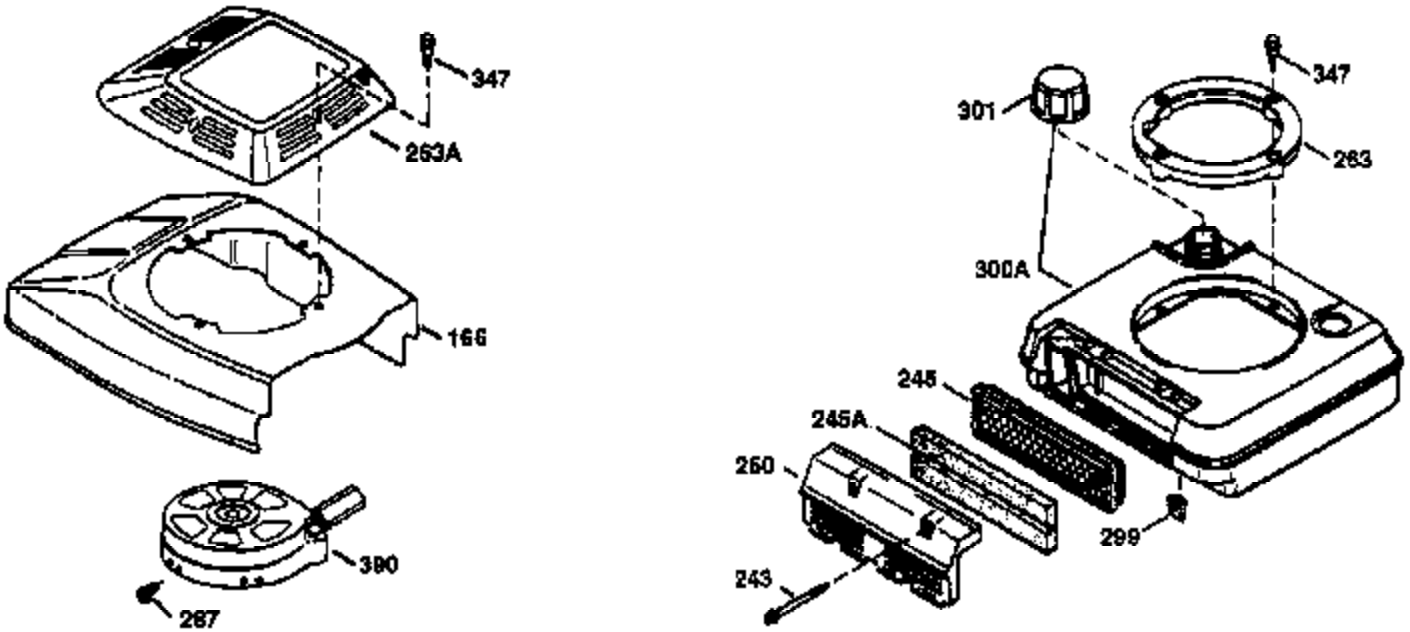

ILLUSTRATION SHOWS TYPICAL PARTS ONLY. ORDER BY PART NUMBER. PARTS NOT LISTED ARE SUPPLIED BY OEM.

VIEW 2 OF 3

Engine Parts List #2

Ref #	Part Number	Qty	Description
12A	36558	1	Breather Cover & Tube (Incl. 12B)
19	31361	1	Extension Spring
69	35261	1	* Mounting Flange Gasket
70	34311D	1	Mounting Flange (Incl. 72 thru 83)
72	36083	1	Oil Drain Plug
75	27897	1	Oil Seal
86	650488	6	Screw, 1/4-20 x 1-1/4"
182	6201	2	Screw, 1/4-28 x 7/8"
185	36544	1	Intake Pipe
186	34337	1	Governor Link
223	650451	2	Screw, 1/4-20 x 1"
238	650932	2	Screw, 10-32 x 49/64"
239	34338	1	* Air Cleaner Gasket
245	35066	1	Air Cleaner Filter
250	35065	1	Air Cleaner Cover
287	650926	2	Screw, 8-32 x 21/64"
298	28763	3	Screw, 10-32 x 35/64"
300	36916	1	Fuel Tank (Incl. 292 & 301)
301	36246	1	Fuel Cap
370K	36695	1	Starter Decal
390	590694	1	Rewind Starter (NOTE: This engine could have been built with 590737 starter. Refer to the design of the rope pulley strength ribs for part identification. Individual starter parts do not interchange.)
900	0	1	Replacement Engine 750440B, order from 71-999
900	0		Replacement S/B NONE