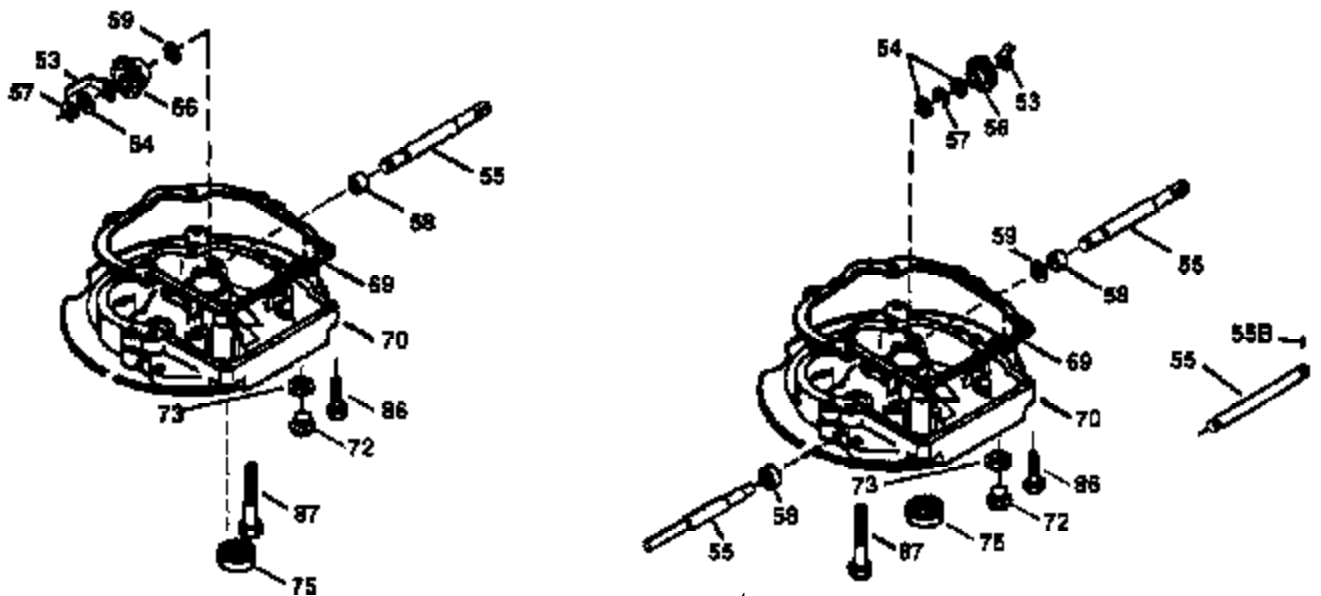

ILLUSTRATION SHOWS TYPICAL PARTS ONLY. ORDER BY PART NUMBER. PARTS NOT LISTED ARE SUPPLIED BY OEM.

VIEW 2 OF 3

Engine Parts List #2

Ref #	Part Number	Qty	Description
12A	36558	1	Breather Cover & Tube (Incl. 12B)
19	31361	1	Extension Spring
69	35261	1	* Mounting Flange Gasket
70	34311D	1	Mounting Flange (Incl. 72 thru 83)
72	36083	1	Oil Drain Plug
75	27897	1	Oil Seal
86	650488	6	Screw, 1/4-20 x 1-1/4"
182	6201	2	Screw, 1/4-28 x 7/8"
185	36544	1	Intake Pipe
186	34337	1	Governor Link
223	650451	2	Screw, 1/4-20 x 1"
238	650932	2	Screw, 10-32 x 49/64"
239	34338	1	* Air Cleaner Gasket
245	35066	1	Air Cleaner Filter
250	35065	1	Air Cleaner Cover
287	650926	2	Screw, 8-32 x 21/64"
298	28763	3	Screw, 10-32 x 35/64"
300	36916	1	Fuel Tank (Incl. 292 & 301)
301	36246	1	Fuel Cap
370K	36695	1	Starter Decal
390	590694	1	Rewind Starter (NOTE: This engine could have been built with 590737 starter. Refer to the design of the rope pulley strength ribs for part identification. Individual starter parts do not interchange.)
900	0	1	Replacement Engine 750440B, order from 71-999
900	0		Replacement S/B NONE