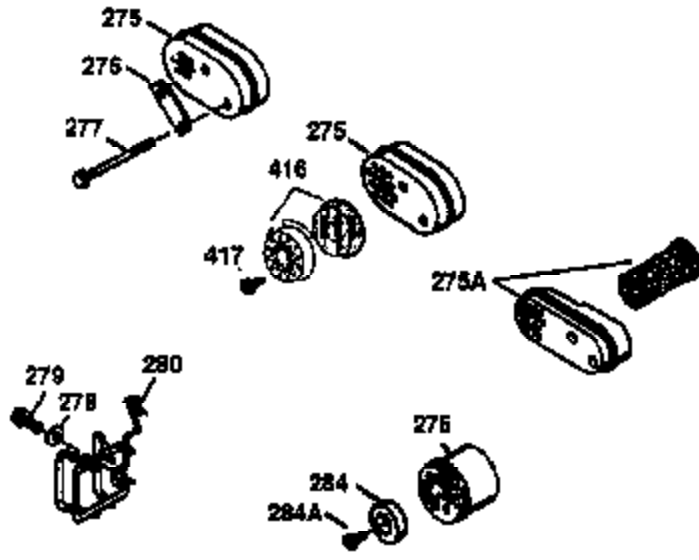

ILLUSTRATION SHOWS TYPICAL PARTS ONLY. ORDER BY PART NUMBER. PARTS NOT LISTED ARE SUPPLIED BY OEM.

VIEW 3 OF 3

Ref #	Part Number	Qty	Description
12A	36558	1	Breather Cover & Tube (Incl. 12B)
90	611112	1	Flywheel
238	650932	2	Screw, 10-32 x 49/64"
239	34338	1	* Air Cleaner Gasket
241	35797	1	Air Cleaner Collar
245	35066	1	Air Cleaner Filter
250	35065	1	Air Cleaner Cover
275	36456A	1	Muffler (Incl. 277)
275A	36664	1	Spark Arrestor Muffler (Optional) (Incl. 284,284A,416,417)
277	650988	2	Screw, 1/4-20 x 2-5/16"
284A	650760	1	Screw, 8-32 x 3/8" (Optional)
284	36663	1	Muffler Deflector (Incl. 284A)(Optional)
370K	36695	1	Starter Decal
416	36085	1	Spark Arrestor Kit (Incl. 417)(Optional)
417	650760	1	Screw, 8-32 x 3/8" (Optional)
900	0	1	Replacement Engine 750440B, order from 71-999
900	0		Replacement S/B NONE