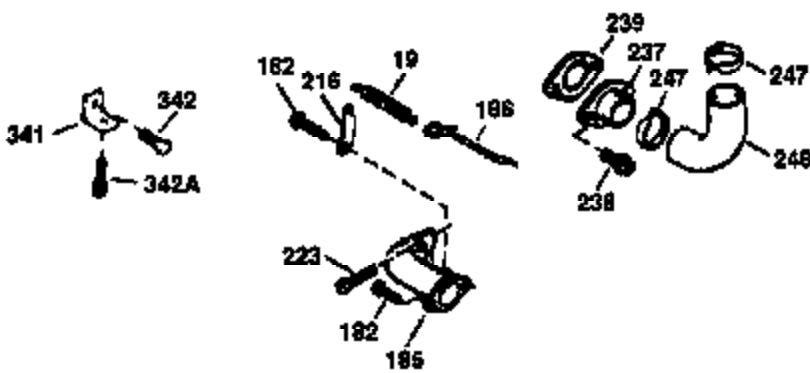

ILLUSTRATION SHOWS TYPICAL PARTS ONLY. ORDER BY PART NUMBER. PARTS NOT LISTED ARE SUPPLIED BY OEM.

VIEW 2 OF 3

Engine Parts List #2

Ref #	Part Number	Qty	Description
12A	36558	1	Breather Cover & Tube (Incl. 12B)
19	31361	1	Extension Spring
69	35261	1	* Mounting Flange Gasket
70	34311D	1	Mounting Flange (Incl. 72 thru 83)
72	36083	1	Oil Drain Plug
75	27897	1	Oil Seal
86	650488	6	Screw, 1/4-20 x 1-1/4"
182	6201	2	Screw, 1/4-28 x 7/8"
185	36544	1	Intake Pipe
186	34337	1	Governor Link
223	650451	2	Screw, 1/4-20 x 1"
238	650932	2	Screw, 10-32 x 49/64"
239	34338	1	* Air Cleaner Gasket
245	35066	1	Air Cleaner Filter
250	35065	1	Air Cleaner Cover
287	650926	2	Screw, 8-32 x 21/64"
298	28763	3	Screw, 10-32 x 35/64"
300	36916	1	Fuel Tank (Incl. 292 & 301)
301	36246	1	Fuel Cap
370K	36695	1	Starter Decal
390	590694	1	Rewind Starter (NOTE: This engine could have been built with 590737 starter. Refer to the design of the rope pulley strength ribs for part identification. Individual starter parts do not interchange.)
900	0	1	Replacement Engine 750440B, order from 71-999
900	0		Replacement S/B NONE