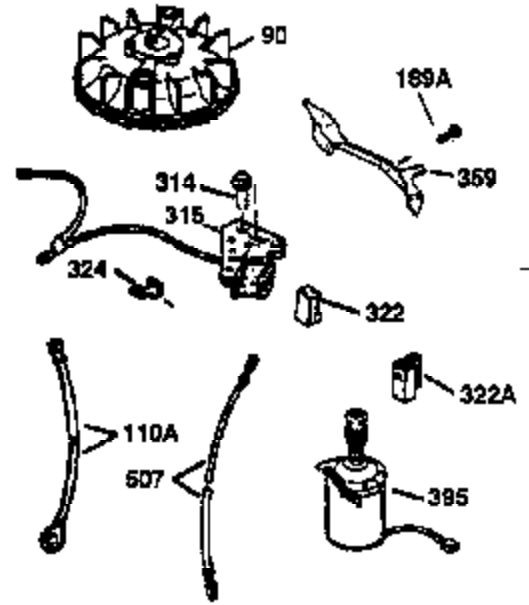

ILLUSTRATION SHOWS TYPICAL PARTS ONLY. ORDER BY PART NUMBER. PARTS NOT LISTED ARE SUPPLIED BY OEM.

VIEW 3 OF 3

Ref #	Part Number	Qty	Description
12A	36558	1	Breather Cover & Tube
90	611112	1	Flywheel
238	650806	2	Screw, 10-32 x 5/8"
239	34338	1	* Air Cleaner Gasket
240	34858	1	Air Cleaner Body
245	34340	1	Air Cleaner Filter
250	34341B	1	Air Cleaner Cover
370K	36695	1	Starter Decal