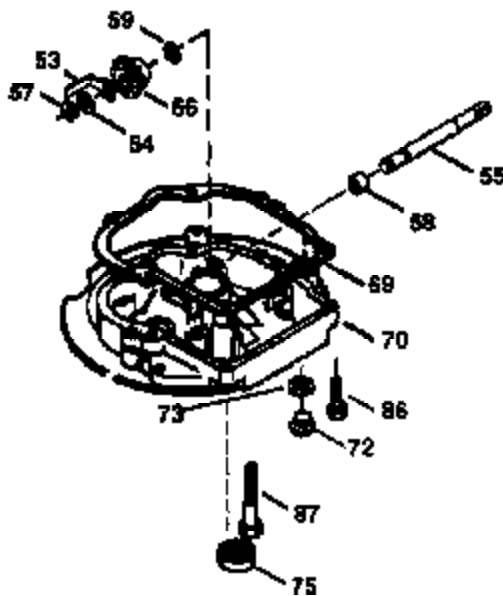

ILLUSTRATION SHOWS TYPICAL PARTS ONLY. ORDER BY PART NUMBER. PARTS NOT LISTED ARE SUPPLIED BY OEM.

VIEW 2 OF 3

Engine Parts List #2

Ref #	Part Number	Qty	Description
12A	36558	1	Breather Cover & Tube
19	31361	1	Extension Spring
69	35261	1	* Mounting Flange Gasket
70	34311D	1	Mounting Flange (Incl. 72 thru 83)
72	36083	1	Oil Drain Plug
75	27897	1	Oil Seal
86	650488	6	Screw, 1/4-20 x 1-1/4"
182	6201	2	Screw, 1/4-28 x 7/8"
185	31384A	1	Intake Pipe (Incl. 224)
186	34337	1	Governor Link
223	650451	2	Screw, 1/4-20 x 1"
238	650806	2	Screw, 10-32 x 5/8"
239	34338	1	* Air Cleaner Gasket
245	34340	1	Air Cleaner Filter
250	34341B	1	Air Cleaner Cover
287	650926	2	Screw, 8-32 x 21/64"
298	28763	3	Screw, 10-32 x 35/64"
300	34476A	1	Fuel Tank (Incl. 292 & 301)
301	33032	1	Fuel Cap
370K	36695	1	Starter Decal
390	590732	1	Rewind Starter (NOTE: This engine could have been built with 590738 starter.