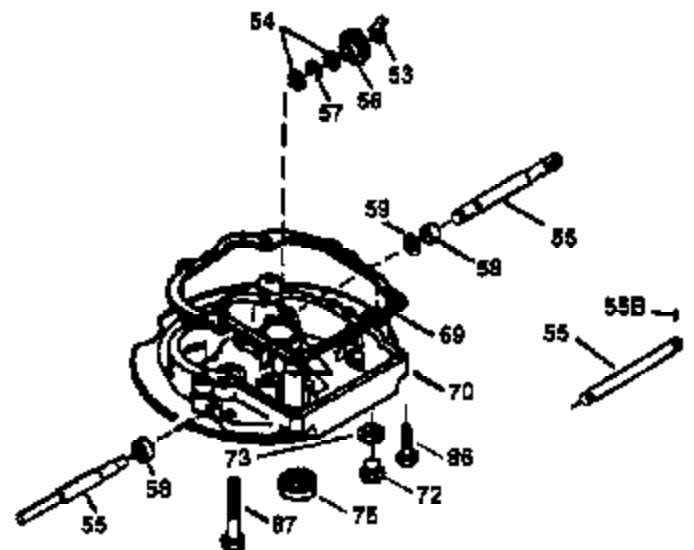

ILLUSTRATION SHOWS TYPICAL PARTS ONLY. ORDER BY PART NUMBER. PARTS NOT LISTED ARE SUPPLIED BY OEM.

VIEW 2 OF 3

Engine Parts List #2

Ref #	Part Number	Qty	Description
12A	36558	1	Breather Cover & Tube
19	31361	1	Extension Spring
69	35261	1	* Mounting Flange Gasket
70	34311D	1	Mounting Flange (Incl. 72 thru 83)
72	36083	1	Oil Drain Plug
75	27897	1	Oil Seal
86	650488	6	Screw, 1/4-20 x 1-1/4"
182	6201	2	Screw, 1/4-28 x 7/8"
185	31384A	1	Intake Pipe (Incl. 224)
186	34337	1	Governor Link
223	650451	2	Screw, 1/4-20 x 1"
238	650806	2	Screw, 10-32 x 5/8"
239	34338	1	* Air Cleaner Gasket
245	34340	1	Air Cleaner Filter
250	34341B	1	Air Cleaner Cover
287	650926	2	Screw, 8-32 x 21/64"
298	28763	3	Screw, 10-32 x 35/64"
300	34476A	1	Fuel Tank (Incl. 292 & 301)
301	33032	1	Fuel Cap
370K	36695	1	Starter Decal
390	590732	1	Rewind Starter (NOTE: This engine could have been built with 590738 starter.