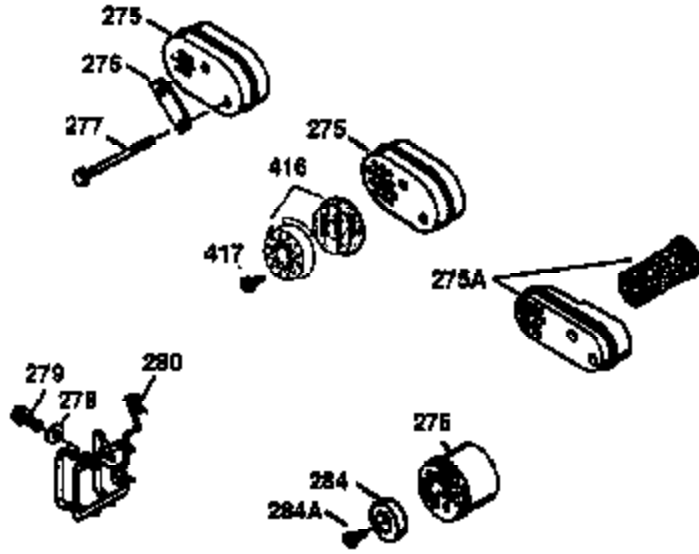

ILLUSTRATION SHOWS TYPICAL PARTS ONLY. ORDER BY PART NUMBER. PARTS NOT LISTED ARE SUPPLIED BY OEM.

VIEW 3 OF 3

Ref #	Part Number	Qty	Description
12A	36558	1	Breather Cover & Tube
90	611112	1	Flywheel
238	650806	2	Screw, 10-32 x 5/8"
239	34338	1	* Air Cleaner Gasket
240	34858	1	Air Cleaner Body
245	34340	1	Air Cleaner Filter
250	34341B	1	Air Cleaner Cover
370K	36695	1	Starter Decal