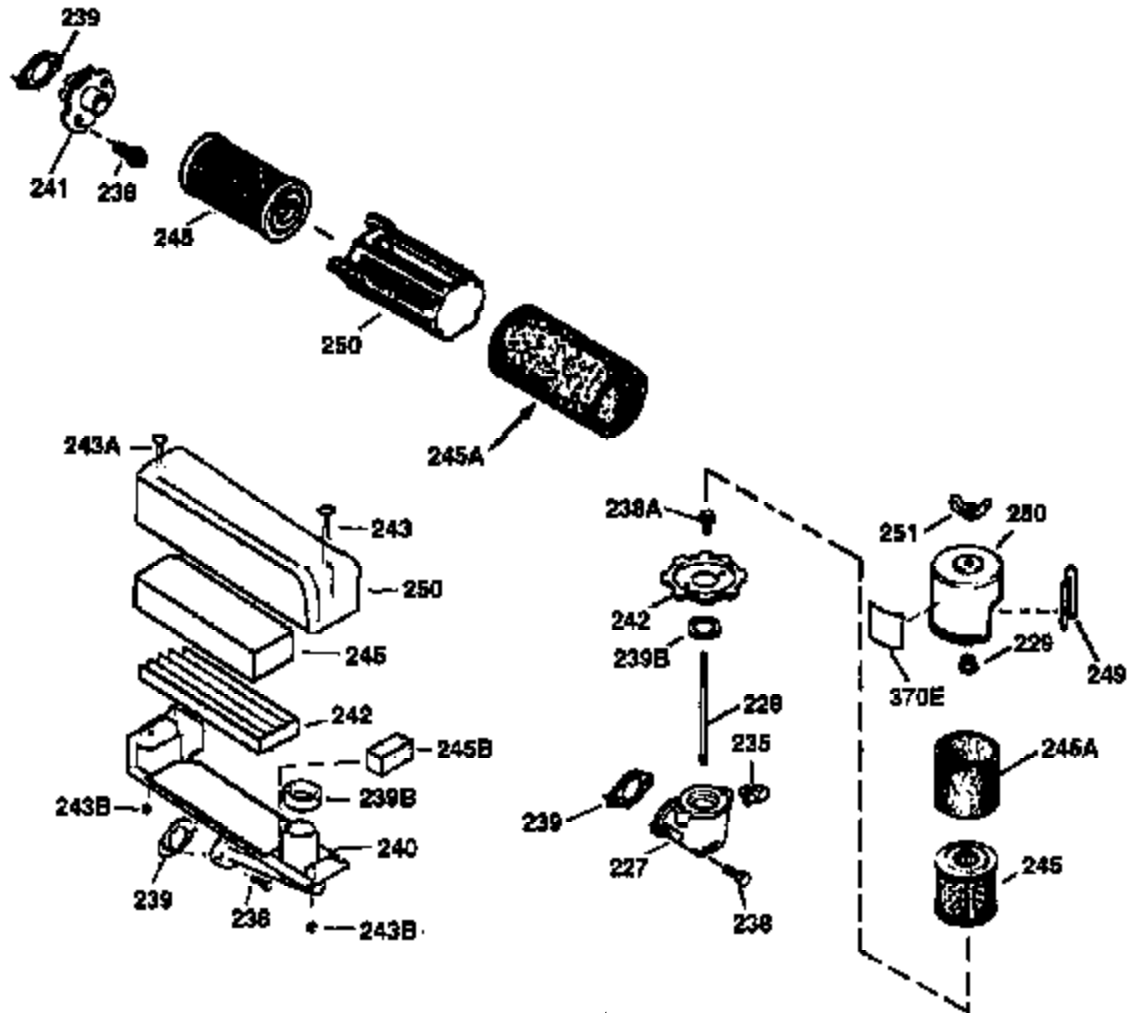

ILLUSTRATION SHOWS TYPICAL PARTS ONLY. ORDER BY PART NUMBER. PARTS NOT LISTED ARE SUPPLIED BY OEM.

VIEW 3 OF 3

Ref #	Part Number	Qty	Description
12A	36558	1	Breather Cover & Tube
90	611112	1	Flywheel
238	650806	2	Screw, 10-32 x 5/8"
239	34338	1	* Air Cleaner Gasket
240	34858	1	Air Cleaner Body
245	34340	1	Air Cleaner Filter
250	34341B	1	Air Cleaner Cover
370K	36695	1	Starter Decal