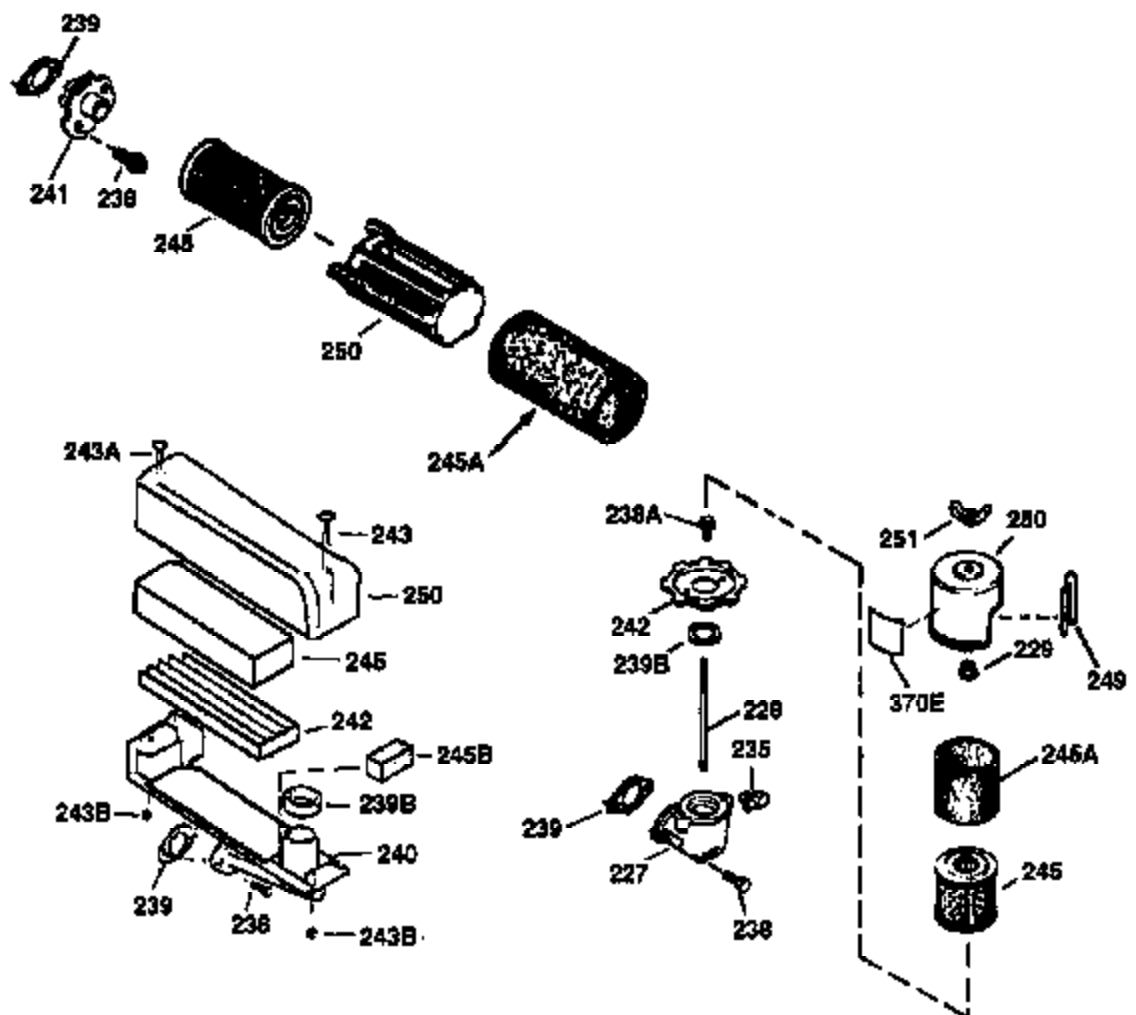

ILLUSTRATION SHOWS TYPICAL PARTS ONLY. ORDER BY PART NUMBER. PARTS NOT LISTED ARE SUPPLIED BY OEM.

VIEW 3 OF 3

Ref #	Part Number	Qty	Description
12A	36558	1	Breather Cover & Tube (Incl. 12B)
90	611112	1	Flywheel
238	650932	2	Screw, 10-32 x 49/64"
239	34338	1	* Air Cleaner Gasket
241	35797	1	Air Cleaner Collar
245	35066	1	Air Cleaner Filter
250	35986	1	Air Cleaner Cover
275	36473	1	Muffler (Incl. 277)
277	650988	2	Screw, 1/4-20 x 2-5/16"
416	36085	1	Spark Arrestor Kit (Incl. 417)(Optional)
417	650760	1	Screw, 8-32 x 3/8" (Optional)