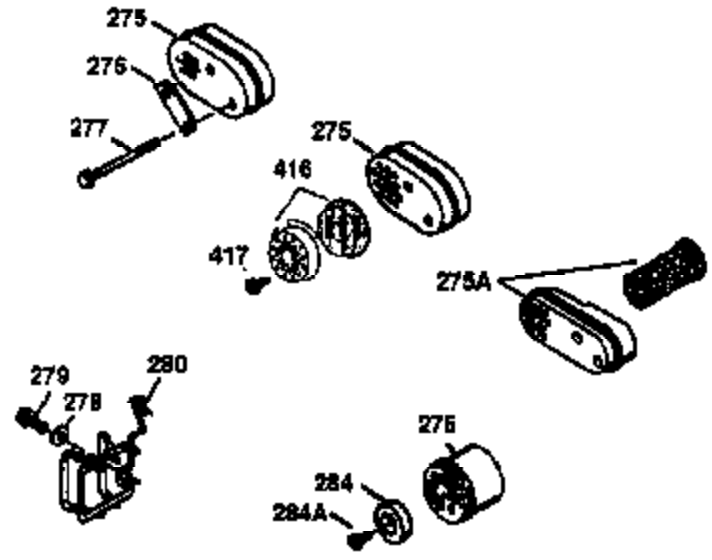

ILLUSTRATION SHOWS TYPICAL PARTS ONLY. ORDER BY PART NUMBER. PARTS NOT LISTED ARE SUPPLIED BY OEM.

VIEW 3 OF 3

Ref #	Part Number	Qty	Description
12A	36558	1	Breather Cover & Tube (Incl. 12B)
90	611112	1	Flywheel
238	650932	2	Screw, 10-32 x 49/64"
239	34338	1	* Air Cleaner Gasket
241	35797	1	Air Cleaner Collar
245	35066	1	Air Cleaner Filter
250	35986	1	Air Cleaner Cover
275	36473	1	Muffler (Incl. 277)
277	650988	2	Screw, 1/4-20 x 2-5/16"
416	36085	1	Spark Arrestor Kit (Incl. 417)(Optional)
417	650760	1	Screw, 8-32 x 3/8" (Optional)