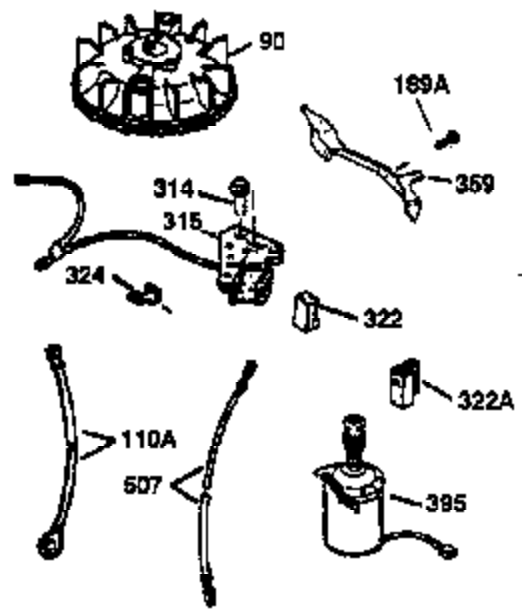

ILLUSTRATION SHOWS TYPICAL PARTS ONLY. ORDER BY PART NUMBER. PARTS NOT LISTED ARE SUPPLIED BY OEM.

VIEW 3 OF 3

Ref #	Part Number	Qty	Description
12A	36558	1	Breather Cover & Tube (Incl. 12B)
90	611112	1	Flywheel
238	650932	2	Screw, 10-32 x 49/64"
239	34338	1	* Air Cleaner Gasket
241	35797	1	Air Cleaner Collar
245	35066	1	Air Cleaner Filter
250	35986	1	Air Cleaner Cover
275	36473	1	Muffler (Incl. 277)
277	650988	2	Screw, 1/4-20 x 2-5/16"
416	36085	1	Spark Arrestor Kit (Incl. 417)(Optional)
417	650760	1	Screw, 8-32 x 3/8" (Optional)