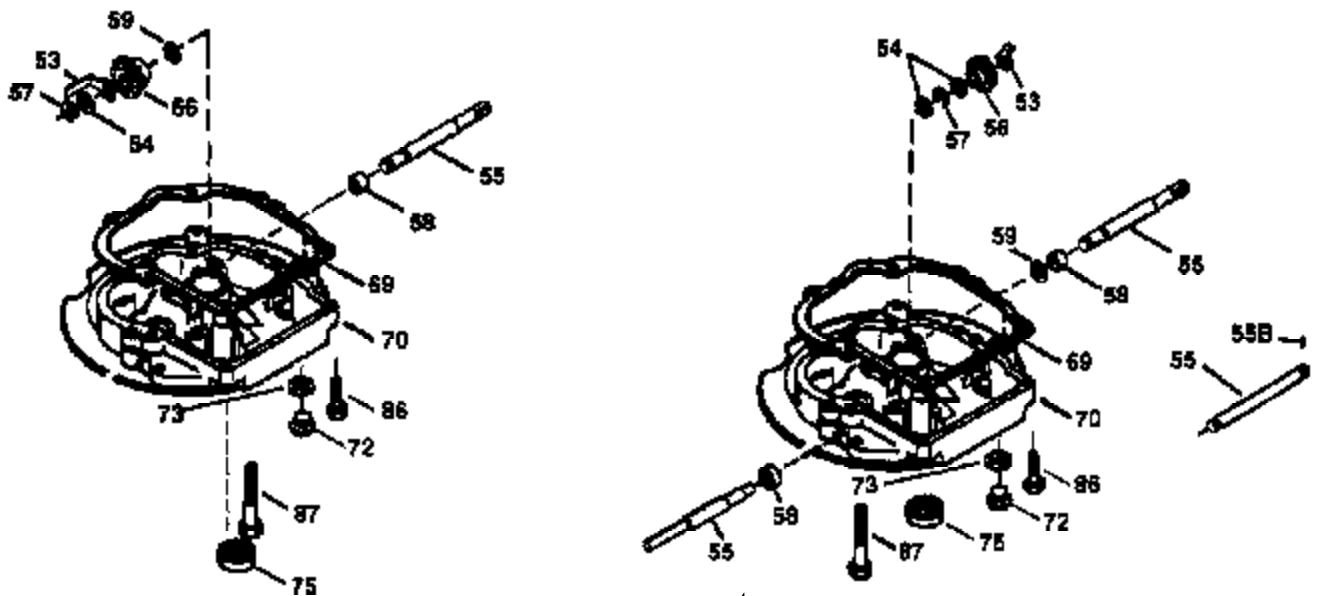

ILLUSTRATION SHOWS TYPICAL PARTS ONLY. ORDER BY PART NUMBER. PARTS NOT LISTED ARE SUPPLIED BY OEM.

VIEW 2 OF 3

Ref #	Part Number	Qty	Description
12A	36558	1	Breather Cover & Tube (Incl. 12B)
19	31361	1	Extension Spring
69	35261	1	Mounting Flange Gasket
70	34311D	1	Mounting Flange (Incl. 72 thru 83)
72	36083	1	Oil Drain Plug
75	27897	1	Oil Seal
86	650488	6	Screw, 1/4-20 x 1-1/4"
182	6201	2	Screw, 1/4-28 x 7/8"
185	36544	1	Intake Pipe
186	34337	1	Governor Link
223	650451	2	Screw, 1/4-20 x 1"
238	650932	2	Screw, 10-32 x 49/64"
239	34338	1	* Air Cleaner Gasket
245	35066	1	Air Cleaner Filter
250	35986	1	Air Cleaner Cover
263A	36758	1	Starter Grill
287	650926	2	Screw, 8-32 x 21/64"
300	35586	1	Fuel Tank (Incl. 292 & 301)
301	36246	1	Fuel Cap
390	590732	1	Rewind Starter (NOTE: This engine could have been built with 590738 starter. Refer to the design of the rope pulley strength ribs for part identification. Individual starter parts do not interchange. Refer to service bulletin 116.)