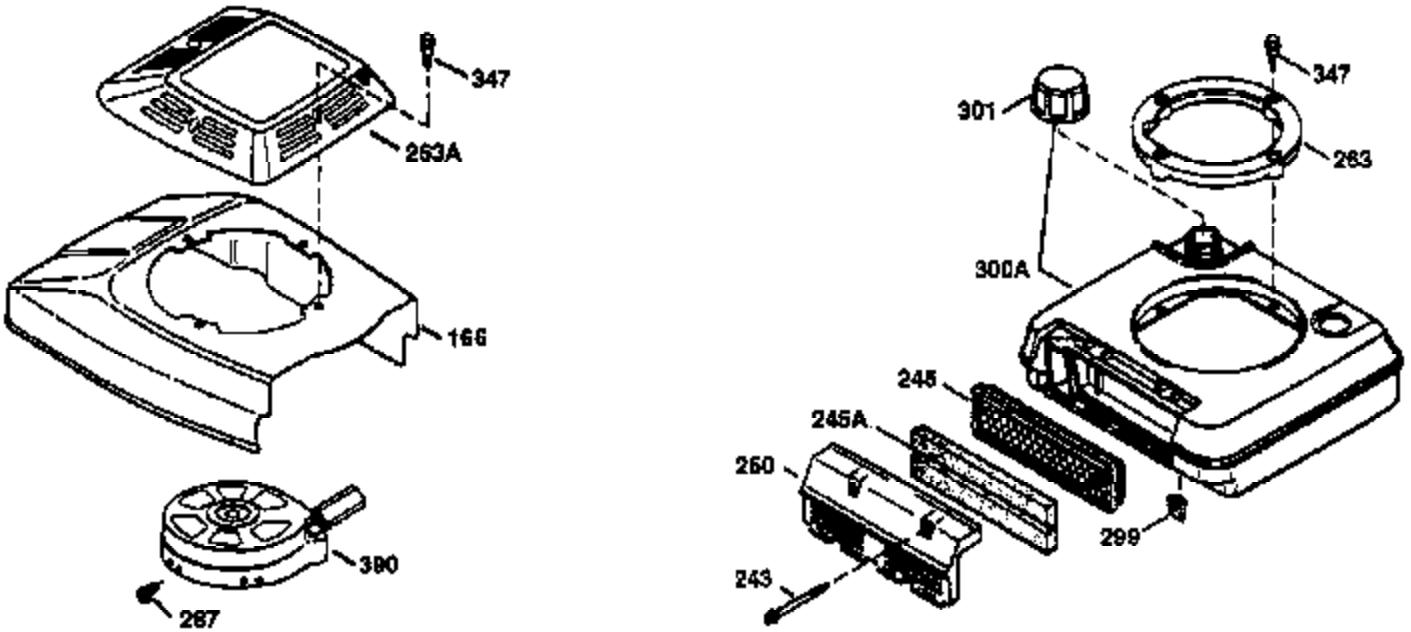

ILLUSTRATION SHOWS TYPICAL PARTS ONLY. ORDER BY PART NUMBER. PARTS NOT LISTED ARE SUPPLIED BY OEM.

VIEW 2 OF 3

Ref #	Part Number	Qty	Description
12A	36558	1	Breather Cover & Tube (Incl. 12B)
19	31361	1	Extension Spring
69	35261	1	Mounting Flange Gasket
70	34311D	1	Mounting Flange (Incl. 72 thru 83)
72	36083	1	Oil Drain Plug
75	27897	1	Oil Seal
86	650488	6	Screw, 1/4-20 x 1-1/4"
182	6201	2	Screw, 1/4-28 x 7/8"
185	36544	1	Intake Pipe
186	34337	1	Governor Link
223	650451	2	Screw, 1/4-20 x 1"
238	650932	2	Screw, 10-32 x 49/64"
239	34338	1	* Air Cleaner Gasket
245	35066	1	Air Cleaner Filter
250	35986	1	Air Cleaner Cover
263A	36758	1	Starter Grill
287	650926	2	Screw, 8-32 x 21/64"
300	35586	1	Fuel Tank (Incl. 292 & 301)
301	36246	1	Fuel Cap
390	590732	1	Rewind Starter (NOTE: This engine could have been built with 590738 starter. Refer to the design of the rope pulley strength ribs for part identification. Individual starter parts do not interchange. Refer to service bulletin 116.)