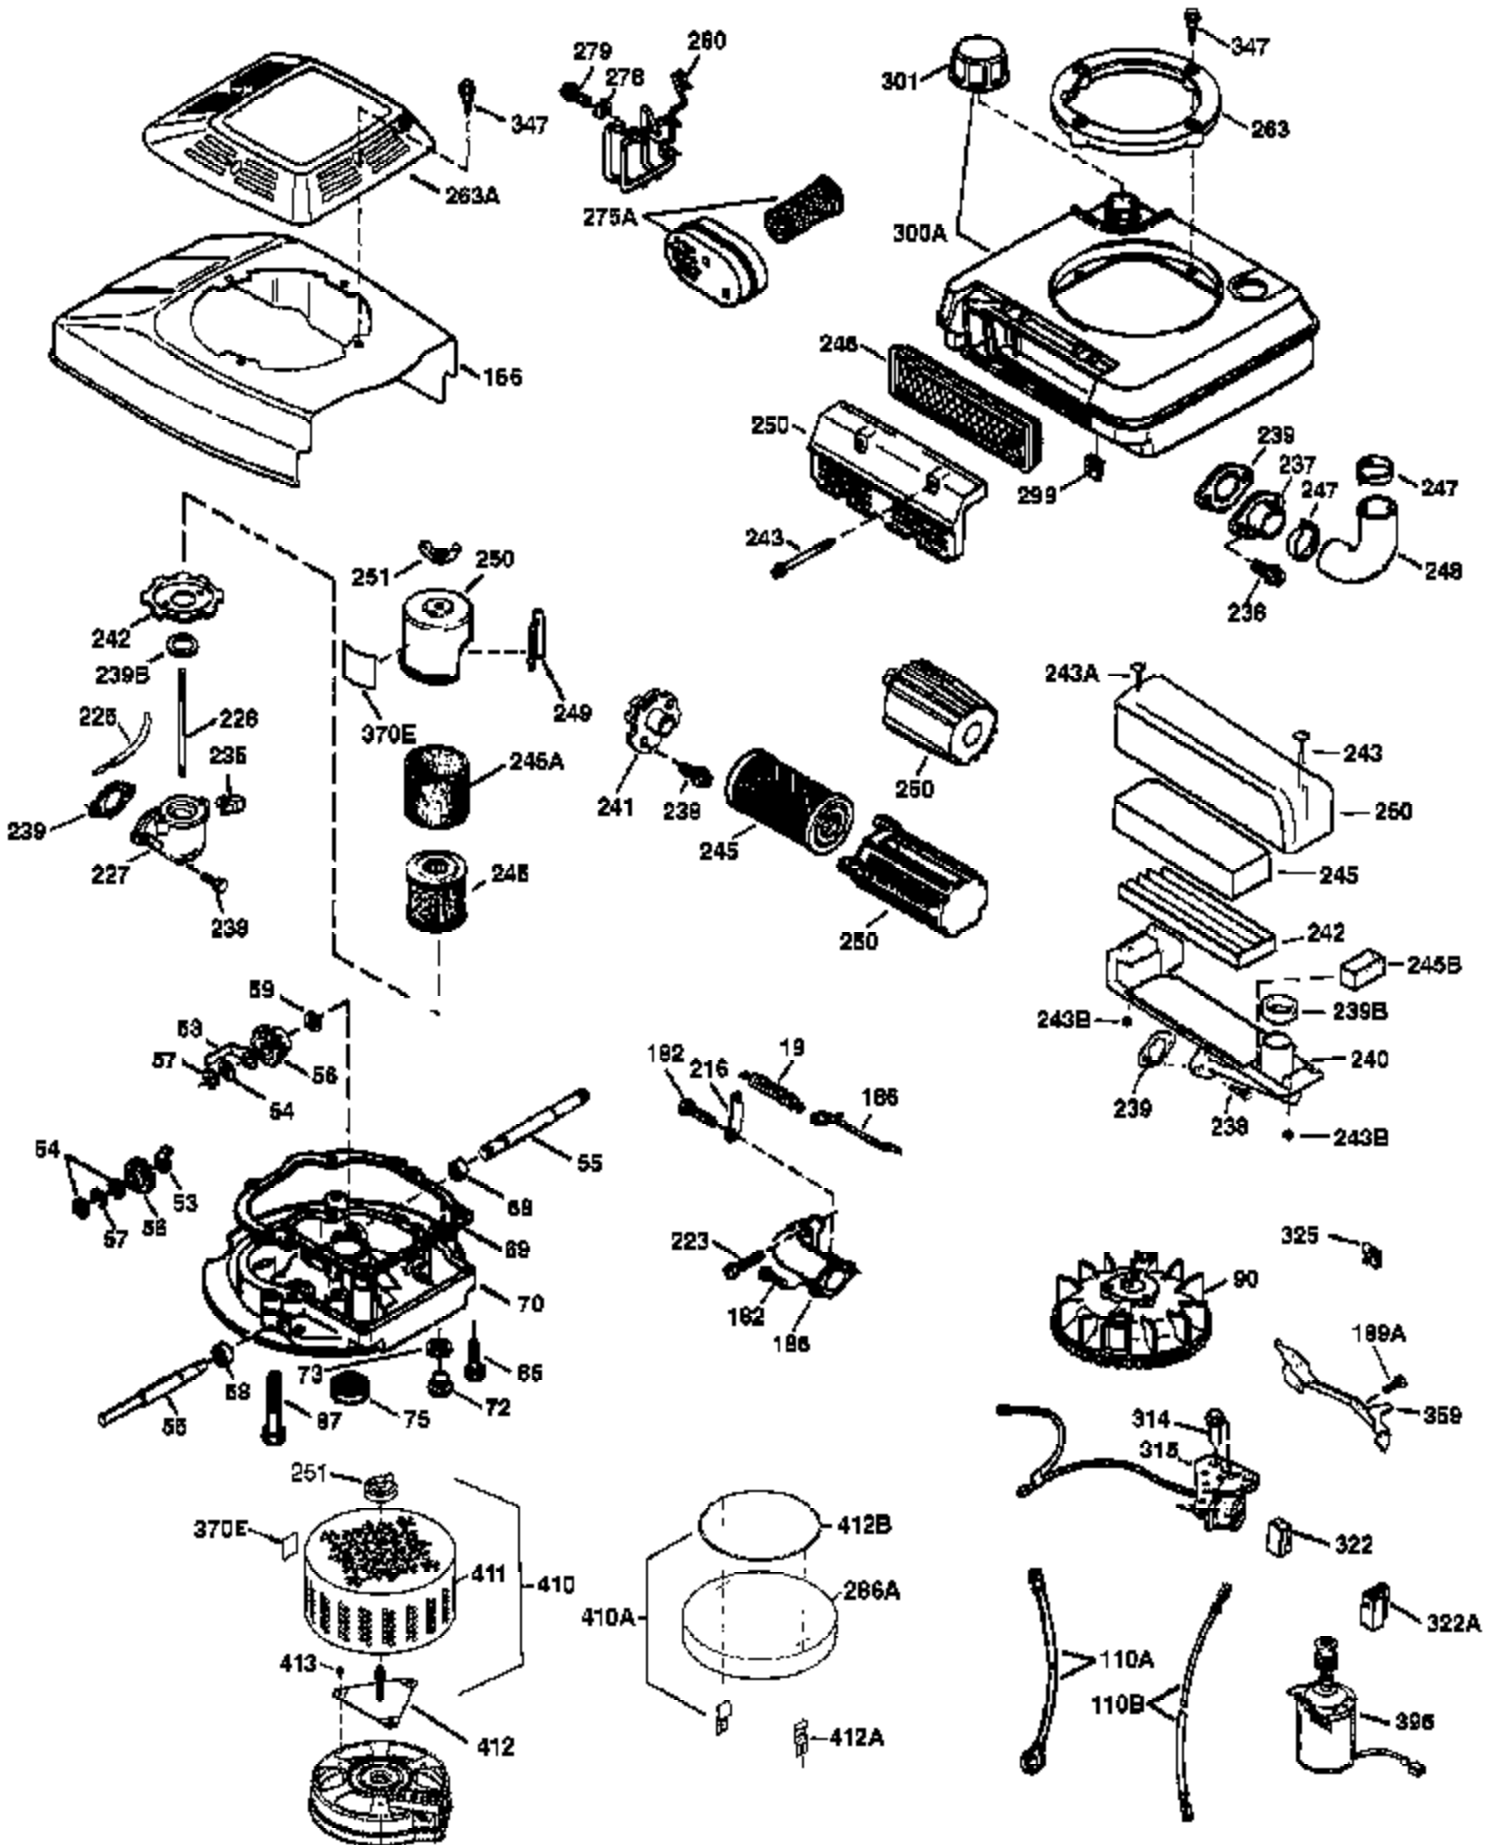

Ref #	Part Number	Qty	Description
19	35998	1	Extension Spring
69	35261	1	* Mounting Flange Gasket
70	34311E	1	Mounting Flange (Incl. 72 thru 83,306)
72	30572	1	Oil Drain Plug (Incl. 73)
73	28833	1	Drain Plug Gasket
75	27897	1	Oil Seal
86	650488	6	Screw, 1/4-20 x 1-1/4"
90	611112	1	Flywheel
182	6201	2	Screw, 1/4-28 x 7/8"
185	36544	1	Intake Pipe
186	36255	1	Governor Link
223	650451	2	Screw, 1/4-20 x 1"
238	650932	2	Screw, 10-32 x 49/64"
239	34338	1	* Air Cleaner Gasket
241	35797	1	Air Cleaner Collar
245	35066	1	Air Cleaner Filter
250	35986	1	Air Cleaner Cover
261A	30063	2	Screw, Torx T-30, 1/4-20 x 1/2"
263A	36758	1	Starter Grill
279A	30200	1	Screw, 10-24 x 9/16"
279	650926	1	Screw, 10-32 x 49/64"
280	37010	1	Heat Shield
281	37211	1	Starter Bubble Cover
282	650926	1	Screw, 10-32 x 49/64"
301	36246	1	Fuel Cap
359	36773	1	Starter Guard
380	632744	1	Carburetor (Incl. 184)