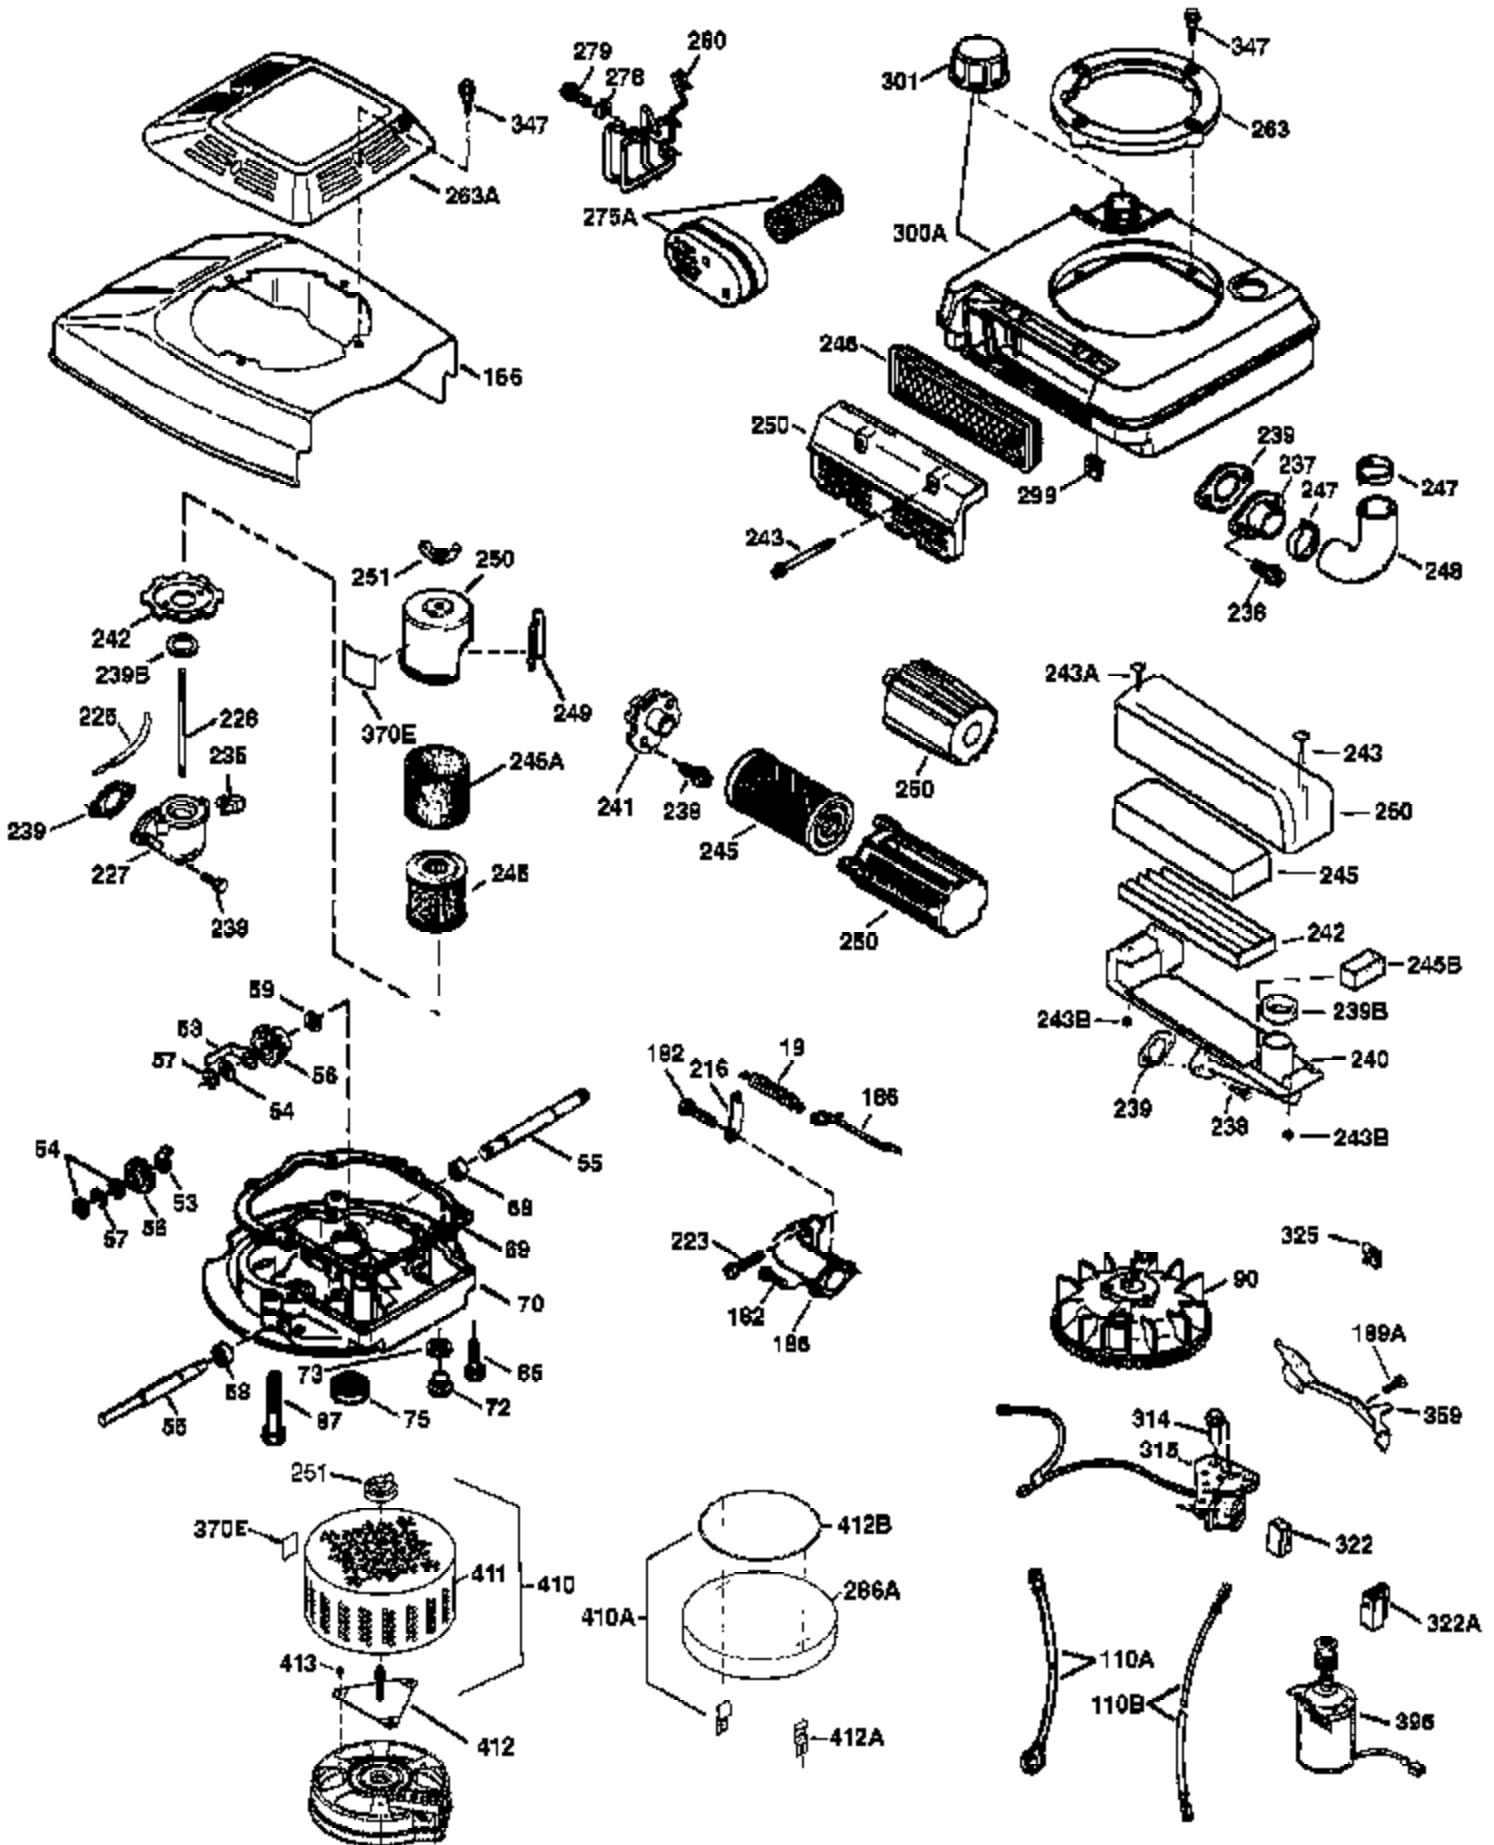

Ref #	Part Number	Qty	Description
19	35998	1	Extension Spring
69	35261	1	* Mounting Flange Gasket
70	36995	1	Mounting Flange (Incl. 72 thru 83)
72	30572	1	Oil Drain Plug (Incl. 73)
73	28833	1	Drain Plug Gasket
75	27897	1	Oil Seal
86	650488	6	Screw, 1/4-20 x 1-1/4"
90	611112	1	Flywheel
182	6201	2	Screw, 1/4-28 x 7/8"
185	36544	1	Intake Pipe
186	36255	1	Governor Link
223	650451	2	Screw, 1/4-20 x 1"
238	650932	2	Screw, 10-32 x 49/64"
239	34338	1	* Air Cleaner Gasket
241	35797	1	Air Cleaner Collar
245	35066	1	Air Cleaner Filter
250	35986	1	Air Cleaner Cover
261A	30063	2	Screw, Torx T-30, 1/4-20 x 1/2"
263A	36758	1	Starter Grill
279A	30200	1	Screw, 10-24 x 9/16"
279	650926	1	Screw, 10-32 x 49/64"
280	37010	1	Heat Shield
281	37211	1	Starter Bubble Cover
282	650926	1	Screw, 10-32 x 49/64"
301	36246	1	Fuel Cap
359	36773	1	Starter Guard
380	632744	1	Carburetor (Incl. 184)