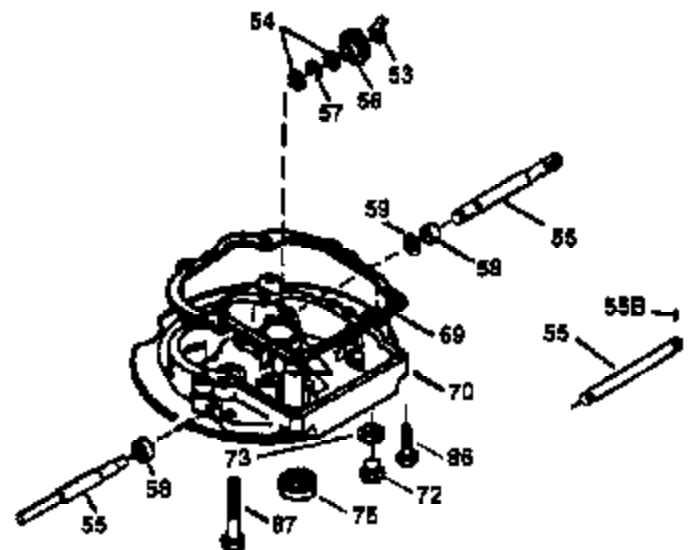

ILLUSTRATION SHOWS TYPICAL PARTS ONLY. ORDER BY PART NUMBER. PARTS NOT LISTED ARE SUPPLIED BY OEM.

VIEW 2 OF 3

Ref #	Part Number	Qty	Description
12A	36558	1	Breather Cover & Tube (Incl. 12B)
19	35998	1	Extension Spring
69	35261	1	* Mounting Flange Gasket
70	34311D	1	Mounting Flange (Incl. 72 thru 83)
72	30572	1	Oil Drain Plug (Incl. 73)
73	28833	1	Drain Plug Gasket
75	27897	1	Oil Seal
86	650488	6	Screw, 1/4-20 x 1-1/4"
130B	650818	2	Screw, 5/16-18 x 1-1/2"
174A	651024	1	Stud
182	6201	2	Screw, 1/4-28 x 7/8"
185	36544	1	Intake Pipe
186	36255	1	Governor Link
223	650451	2	Screw, 1/4-20 x 1"
238	650932	2	Screw, 10-32 x 49/64"
239	34338	1	* Air Cleaner Gasket
245	35066	1	Air Cleaner Filter
250	35986	1	Air Cleaner Cover
263A	36758	1	Starter Grill
279A	30200	1	Screw, 10-24 x 9/16"
281	37211	1	Starter Bubble Cover
282	650926	1	Screw, 10-32 x 49/64"
287	650926	2	Screw, 8-32 x 21/64"
300	35586	1	Fuel Tank (Incl. 292 & 301)
301	36246	1	Fuel Cap
370K	36695	1	Starter Decal
390	590694	1	Rewind Starter (NOTE: This engine could have been built with 590737 starter).