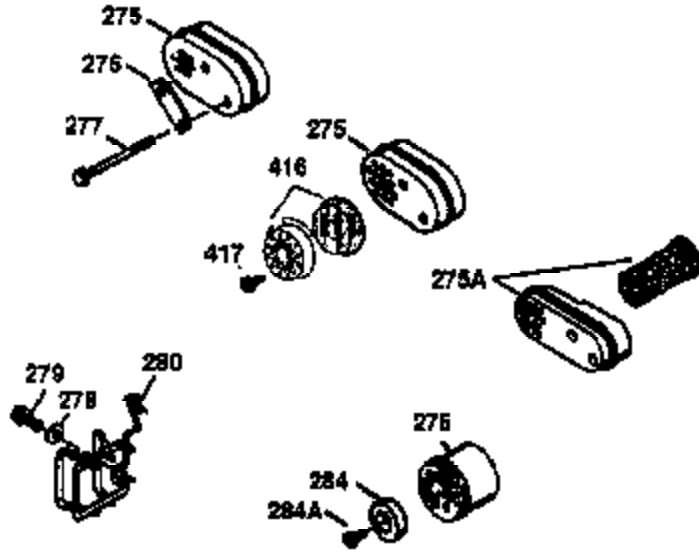

ILLUSTRATION SHOWS TYPICAL PARTS ONLY. ORDER BY PART NUMBER. PARTS NOT LISTED ARE SUPPLIED BY OEM.

VIEW 3 OF 3

Ref #	Part Number	Qty	Description
12A	36558	1	Breather Cover & Tube (Incl. 12B)
90	611112	1	Flywheel
130B	650818	2	Screw, 5/16-18 x 1-1/2"
174A	651024	1	Stud
238	650932	2	Screw, 10-32 x 49/64"
239	34338	1	* Air Cleaner Gasket
241	35797	1	Air Cleaner Collar
245	35066	1	Air Cleaner Filter
250	35986	1	Air Cleaner Cover
275	36473	1	Muffler (Incl. 277)
277	650988	2	Screw, 1/4-20 x 2-5/16"
279	650926	1	Screw, 10-32 x 49/64"
279A	30200	1	Screw, 10-24 x 9/16"
280	36765	1	Heat Shield
281	37211	1	Starter Bubble Cover
282	650926	1	Screw, 10-32 x 49/64"
359	36773	1	Starter Guard
370K	36695	1	Starter Decal
416	36085	1	Spark Arrestor Kit (Incl. 417)(Optional)
417	650760	1	Screw, 8-32 x 3/8" (Optional)