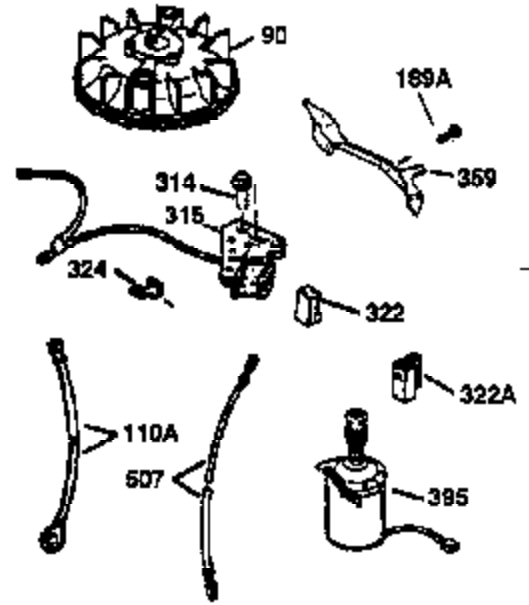

ILLUSTRATION SHOWS TYPICAL PARTS ONLY. ORDER BY PART NUMBER. PARTS NOT LISTED ARE SUPPLIED BY OEM.

VIEW 3 OF 3

Ref #	Part Number	Qty	Description
12A	36558	1	Breather Cover & Tube (Incl. 12B)
90	611112	1	Flywheel
130B	650818	2	Screw, 5/16-18 x 1-1/2"
174A	651024	1	Stud
238	650932	2	Screw, 10-32 x 49/64"
239	34338	1	* Air Cleaner Gasket
241	35797	1	Air Cleaner Collar
245	35066	1	Air Cleaner Filter
250	35986	1	Air Cleaner Cover
275	36473	1	Muffler (Incl. 277)
277	650988	2	Screw, 1/4-20 x 2-5/16"
279	650926	1	Screw, 10-32 x 49/64"
279A	30200	1	Screw, 10-24 x 9/16"
280	36765	1	Heat Shield
281	37211	1	Starter Bubble Cover
282	650926	1	Screw, 10-32 x 49/64"
359	36773	1	Starter Guard
370K	36695	1	Starter Decal
416	36085	1	Spark Arrestor Kit (Incl. 417)(Optional)
417	650760	1	Screw, 8-32 x 3/8" (Optional)