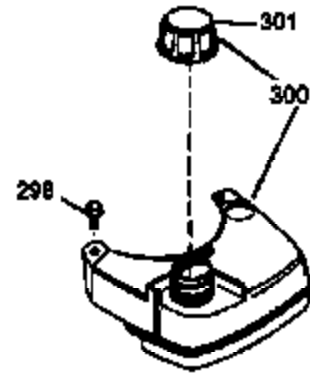

ILLUSTRATION SHOWS TYPICAL PARTS ONLY. ORDER BY PART NUMBER. PARTS NOT LISTED ARE SUPPLIED BY OEM.

VIEW 2 OF 3

Ref #	Part Number	Qty	Description
12A	36558	1	Breather Cover & Tube (Incl. 12B)
19	35998	1	Extension Spring
69	35261	1	* Mounting Flange Gasket
70	34311D	1	Mounting Flange (Incl. 72 thru 83)
72	30572	1	Oil Drain Plug (Incl. 73)
73	28833	1	Drain Plug Gasket
75	27897	1	Oil Seal
86	650488	6	Screw, 1/4-20 x 1-1/4"
130B	650818	2	Screw, 5/16-18 x 1-1/2"
174A	651024	1	Stud
182	6201	2	Screw, 1/4-28 x 7/8"
185	36544	1	Intake Pipe
186	36255	1	Governor Link
223	650451	2	Screw, 1/4-20 x 1"
238	650932	2	Screw, 10-32 x 49/64"
239	34338	1	* Air Cleaner Gasket
245	35066	1	Air Cleaner Filter
250	35986	1	Air Cleaner Cover
263A	36758	1	Starter Grill
279A	30200	1	Screw, 10-24 x 9/16"
281	37211	1	Starter Bubble Cover
282	650926	1	Screw, 10-32 x 49/64"
287	650926	2	Screw, 8-32 x 21/64"
300	35586	1	Fuel Tank (Incl. 292 & 301)
301	36246	1	Fuel Cap
370K	36695	1	Starter Decal
390	590694	1	Rewind Starter (NOTE: This engine could have been built with 590737 starter).