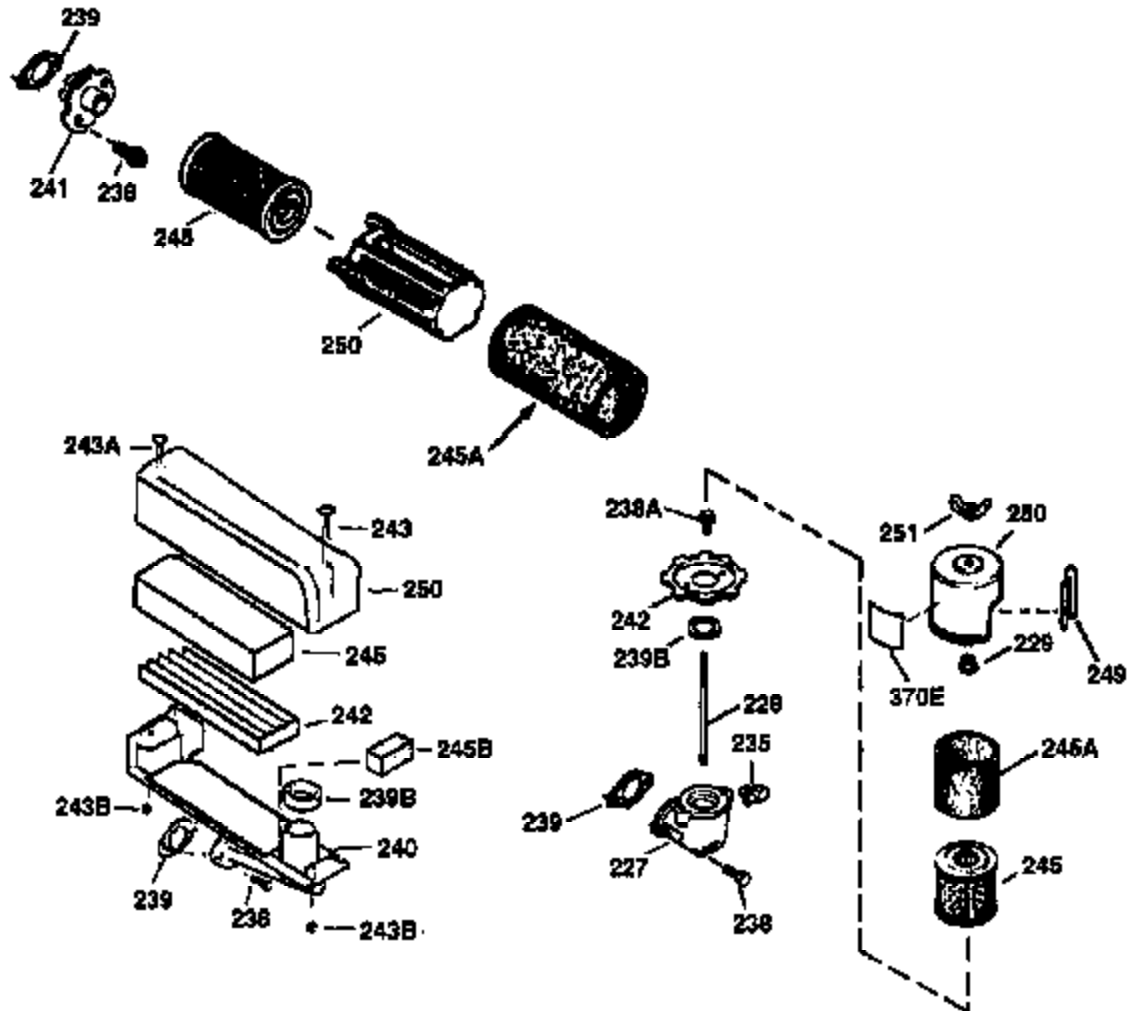

ILLUSTRATION SHOWS TYPICAL PARTS ONLY. ORDER BY PART NUMBER. PARTS NOT LISTED ARE SUPPLIED BY OEM.

VIEW 3 OF 3

Ref #	Part Number	Qty	Description
12A	36558	1	Breather Cover & Tube (Incl. 12B)
90	611112	1	Flywheel
130B	650818	2	Screw, 5/16-18 x 1-1/2"
174A	651024	1	Stud
238	650932	2	Screw, 10-32 x 49/64"
239	34338	1	* Air Cleaner Gasket
241	35797	1	Air Cleaner Collar
245	35066	1	Air Cleaner Filter
250	35986	1	Air Cleaner Cover
275	36473	1	Muffler (Incl. 277)
277	650988	2	Screw, 1/4-20 x 2-5/16"
279	650926	1	Screw, 10-32 x 49/64"
279A	30200	1	Screw, 10-24 x 9/16"
280	36765	1	Heat Shield
281	37211	1	Starter Bubble Cover
282	650926	1	Screw, 10-32 x 49/64"
359	36773	1	Starter Guard
370K	36695	1	Starter Decal
416	36085	1	Spark Arrestor Kit (Incl. 417)(Optional)
417	650760	1	Screw, 8-32 x 3/8" (Optional)