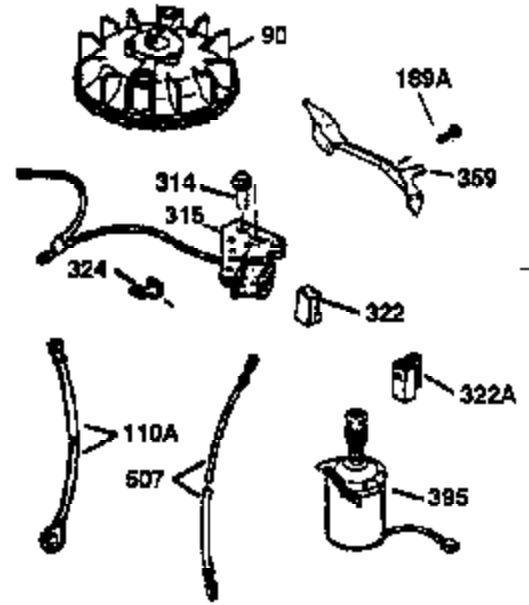

ILLUSTRATION SHOWS TYPICAL PARTS ONLY. ORDER BY PART NUMBER. PARTS NOT LISTED ARE SUPPLIED BY OEM.

VIEW 3 OF 3

Ref #	Part Number	Qty	Description
12A	36558	1	Breather Cover & Tube (Incl. 12B)
90	611112	1	Flywheel
238	650932	2	Screw, 10-32 x 49/64"
239	34338	1	* Air Cleaner Gasket
241	35797	1	Air Cleaner Collar
245	35066	1	Air Cleaner Filter
250	35065	1	Air Cleaner Cover
275	36473	1	Muffler (Incl. 277)
277	650988	2	Screw, 1/4-20 x 2-5/16"
370K	36695	1	Starter Decal
416	36085	1	Spark Arrestor Kit (Incl. 417)(Optional)
417	650760	1	Screw, 8-32 x 3/8" (Optional)
900	0	1	Replacement Engine 750798, order from 71-999
900	0	1	Replacement S/B 750679A, order from 71-999