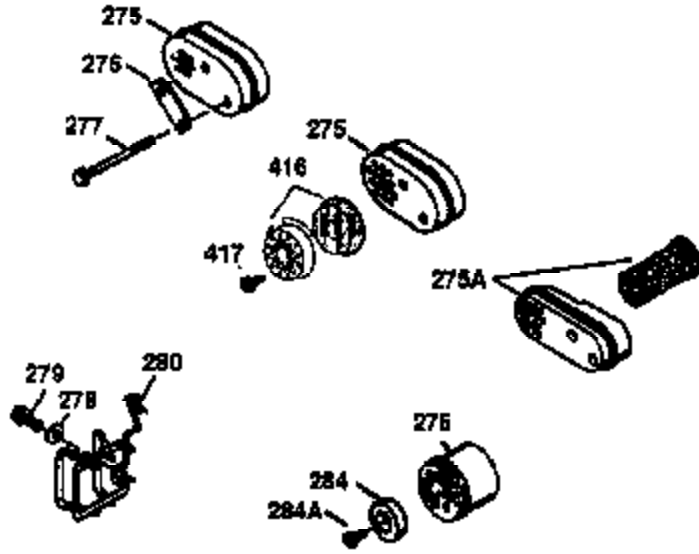

ILLUSTRATION SHOWS TYPICAL PARTS ONLY. ORDER BY PART NUMBER. PARTS NOT LISTED ARE SUPPLIED BY OEM.

VIEW 3 OF 3

Ref #	Part Number	Qty	Description
12A	36558	1	Breather Cover & Tube (Incl. 12B)
90	611112	1	Flywheel
238	650932	2	Screw, 10-32 x 49/64"
239	34338	1	* Air Cleaner Gasket
241	35797	1	Air Cleaner Collar
245	35066	1	Air Cleaner Filter
250	35065	1	Air Cleaner Cover
275	36473	1	Muffler (Incl. 277)
277	650988	2	Screw, 1/4-20 x 2-5/16"
370K	36695	1	Starter Decal
416	36085	1	Spark Arrestor Kit (Incl. 417)(Optional)
417	650760	1	Screw, 8-32 x 3/8" (Optional)
900	0	1	Replacement Engine 750798, order from 71-999
900	0	1	Replacement S/B 750679A, order from 71-999