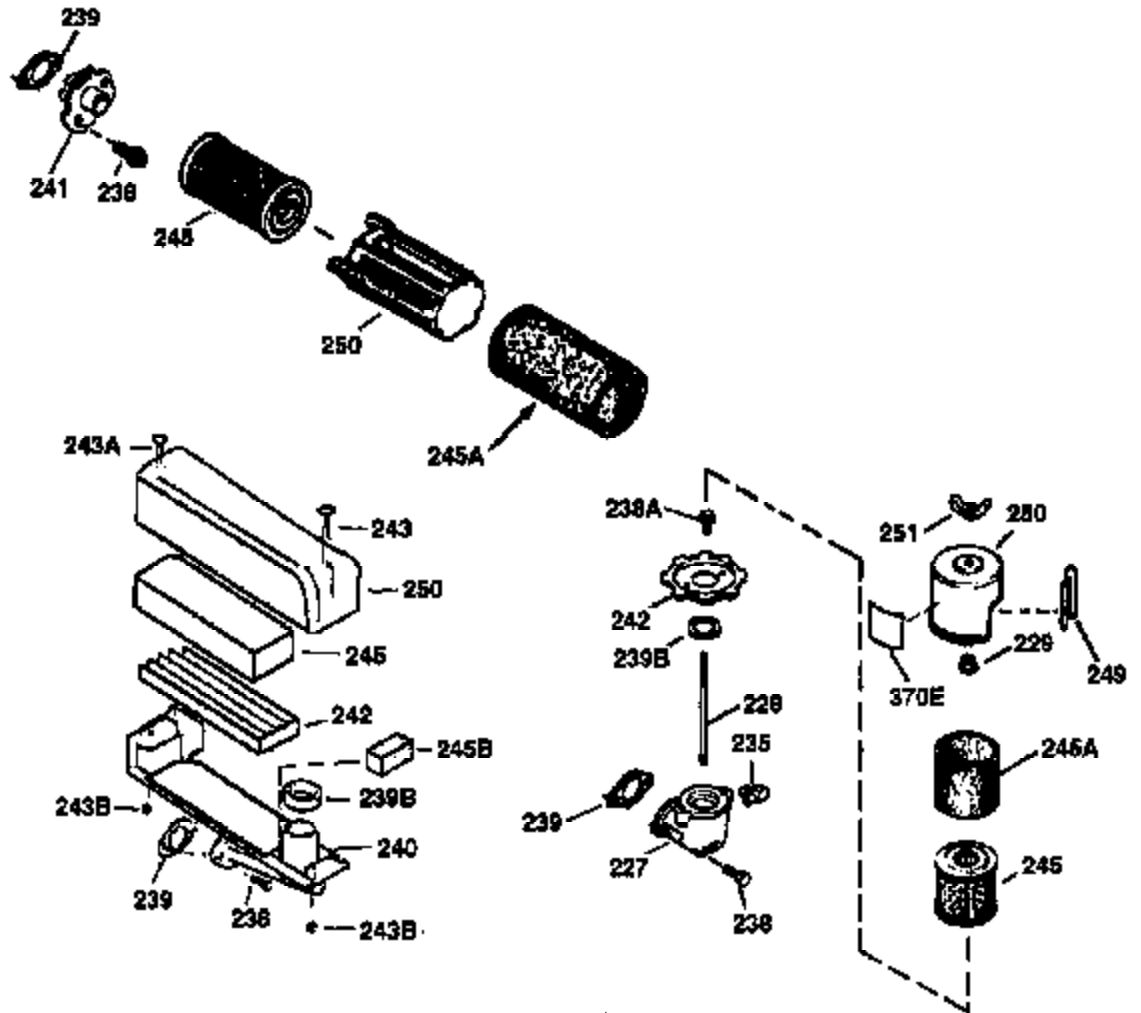

ILLUSTRATION SHOWS TYPICAL PARTS ONLY. ORDER BY PART NUMBER. PARTS NOT LISTED ARE SUPPLIED BY OEM.

VIEW 3 OF 3

Ref #	Part Number	Qty	Description
12A	36558	1	Breather Cover & Tube (Incl. 12B)
90	611112	1	Flywheel
238	650932	2	Screw, 10-32 x 49/64"
239	34338	1	* Air Cleaner Gasket
241	35797	1	Air Cleaner Collar
245	35066	1	Air Cleaner Filter
250	35065	1	Air Cleaner Cover
275	36473	1	Muffler (Incl. 277)
277	650988	2	Screw, 1/4-20 x 2-5/16"
370K	36695	1	Starter Decal
416	36085	1	Spark Arrestor Kit (Incl. 417)(Optional)
417	650760	1	Screw, 8-32 x 3/8" (Optional)
900	0	1	Replacement Engine 750798, order from 71-999
900	0	1	Replacement S/B 750679A, order from 71-999