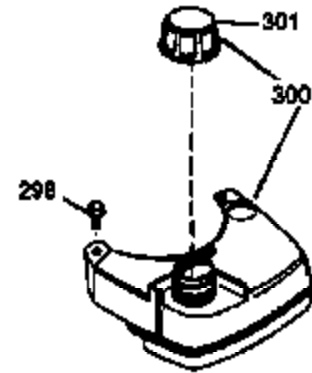

ILLUSTRATION SHOWS TYPICAL PARTS ONLY. ORDER BY PART NUMBER. PARTS NOT LISTED ARE SUPPLIED BY OEM.

VIEW 2 OF 3

Ref #	Part Number	Qty	Description
12A	36558	1	Breather Cover & Tube (Incl. 12B)
19	31361	1	Extension Spring
69	35261	1	* Mounting Flange Gasket
70	34311D	1	Mounting Flange (Incl. 72 thru 83)
72	36083	1	Oil Drain Plug
75	27897	1	Oil Seal
86	650488	6	Screw, 1/4-20 x 1-1/4"
182	6201	2	Screw, 1/4-28 x 7/8"
185	36544	1	Intake Pipe
186	32653	1	Governor Link
216	33086	1	R.P.M. Adjusting Lever
223	650451	2	Screw, 1/4-20 x 1"
238	650932	1	Screw, 10-32 x 49/64"
239	34338	1	* Air Cleaner Gasket
245	35066	1	Air Cleaner Filter
250	35065	1	Air Cleaner Cover
287	650926	2	Screw, 8-32 x 21/64"
298	28763	3	Screw, 10-32 x 35/64"
300	36916	1	Fuel Tank (Incl. 292 & 301)
301	36246	1	Fuel Cap
370K	36695	1	Starter Plug
390	590694	1	Rewind Starter (NOTE: This engine could have been built with 590737 starter. Refer to the design of the rope pulley strength ribs for part identification. Individual starter parts do not interchange.)
900	0	1	Replacement Engine 750778A, order from 71-999
900	0	1	Replacement S/B 750699A, order from 71-999