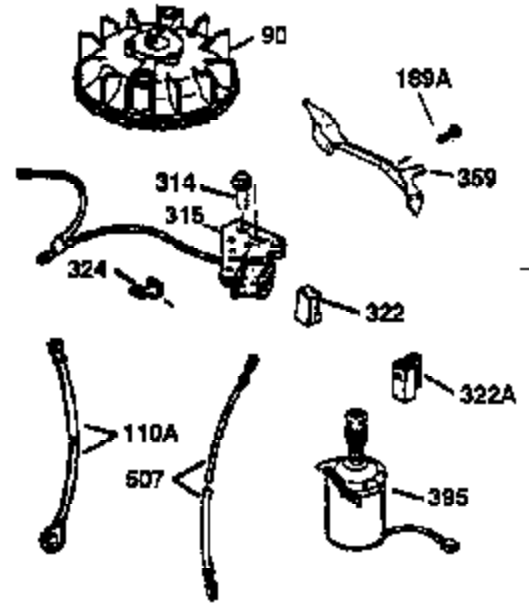

ILLUSTRATION SHOWS TYPICAL PARTS ONLY. ORDER BY PART NUMBER. PARTS NOT LISTED ARE SUPPLIED BY OEM.

VIEW 3 OF 3

Ref #	Part Number	Qty	Description
12A	36558	1	Breather Cover & Tube (Incl. 12B)
90	611112	1	Flywheel
238	650932	1	Screw, 10-32 x 49/64"
239	34338	1	* Air Cleaner Gasket
241	35797	1	Air Cleaner Collar
245	35066	1	Air Cleaner Filter
250	35065	1	Air Cleaner Cover
275	36473	1	Muffler (Incl. 277)
277	650988	2	Screw, 1/4-20 x 2-5/16"
370K	36695	1	Starter Plug
416	36085	1	Spark Arrestor Kit (Incl. 417)(Optional)
417	650760	1	Screw, 8-32 x 3/8" (Optional)
900	0	1	Replacement Engine 750778A, order from 71-999
900	0	1	Replacement S/B 750699A, order from 71-999