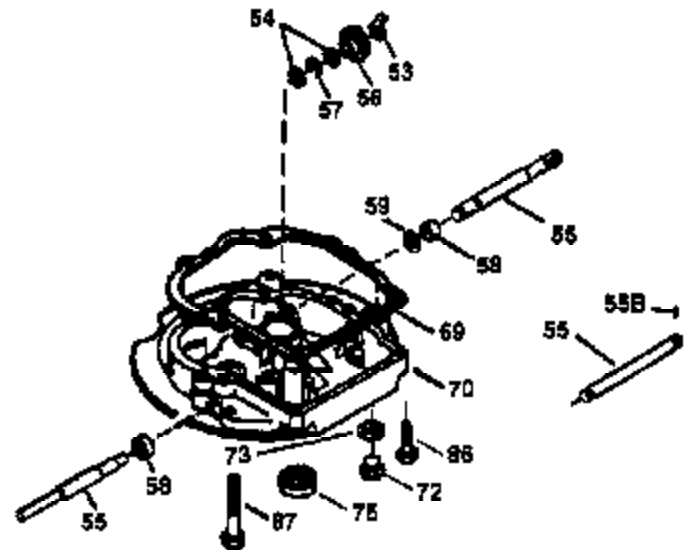

ILLUSTRATION SHOWS TYPICAL PARTS ONLY. ORDER BY PART NUMBER. PARTS NOT LISTED ARE SUPPLIED BY OEM.

VIEW 2 OF 3

Ref #	Part Number	Qty	Description
12A	36558	1	Breather Cover & Tube (Incl. 12B)
19	31361	1	Extension Spring
69	35261	1	* Mounting Flange Gasket
70	34311D	1	Mounting Flange (Incl. 72 thru 83)
72	36083	1	Oil Drain Plug
75	27897	1	Oil Seal
86	650488	6	Screw, 1/4-20 x 1-1/4"
182	6201	2	Screw, 1/4-28 x 7/8"
185	36544	1	Intake Pipe
186	32653	1	Governor Link
216	33086	1	R.P.M. Adjusting Lever
223	650451	2	Screw, 1/4-20 x 1"
238	650932	1	Screw, 10-32 x 49/64"
239	34338	1	* Air Cleaner Gasket
245	35066	1	Air Cleaner Filter
250	35065	1	Air Cleaner Cover
287	650926	2	Screw, 8-32 x 21/64"
298	28763	3	Screw, 10-32 x 35/64"
300	36916	1	Fuel Tank (Incl. 292 & 301)
301	36246	1	Fuel Cap
370K	36695	1	Starter Plug
390	590694	1	Rewind Starter (NOTE: This engine could have been built with 590737 starter. Refer to the design of the rope pulley strength ribs for part identification. Individual starter parts do not interchange.)
900	0	1	Replacement Engine 750778A, order from 71-999
900	0	1	Replacement S/B 750699A, order from 71-999