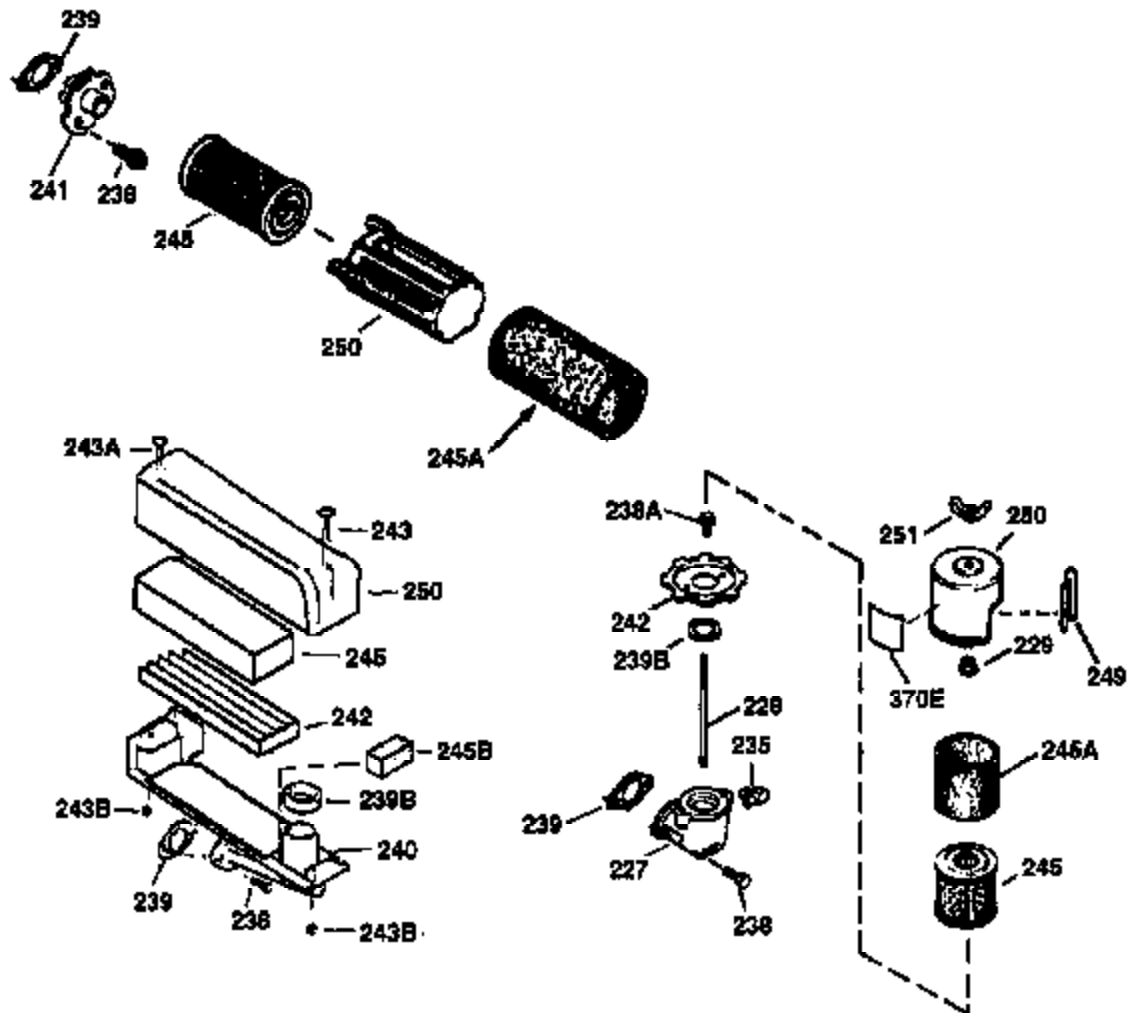

ILLUSTRATION SHOWS TYPICAL PARTS ONLY. ORDER BY PART NUMBER. PARTS NOT LISTED ARE SUPPLIED BY OEM.

VIEW 3 OF 3

Ref #	Part Number	Qty	Description
12A	36558	1	Breather Cover & Tube (Incl. 12B)
90	611112	1	Flywheel
238	650932	1	Screw, 10-32 x 49/64"
239	34338	1	* Air Cleaner Gasket
241	35797	1	Air Cleaner Collar
245	35066	1	Air Cleaner Filter
250	35065	1	Air Cleaner Cover
275	36473	1	Muffler (Incl. 277)
277	650988	2	Screw, 1/4-20 x 2-5/16"
370K	36695	1	Starter Plug
416	36085	1	Spark Arrestor Kit (Incl. 417)(Optional)
417	650760	1	Screw, 8-32 x 3/8" (Optional)
900	0	1	Replacement Engine 750778A, order from 71-999
900	0	1	Replacement S/B 750699A, order from 71-999