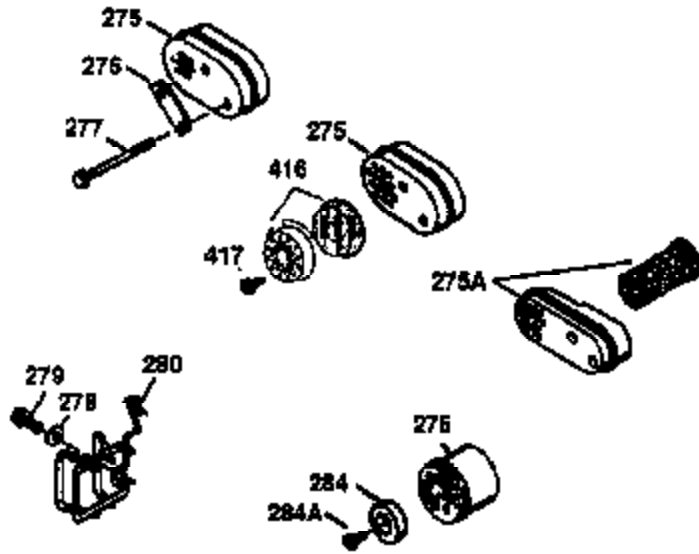

ILLUSTRATION SHOWS TYPICAL PARTS ONLY. ORDER BY PART NUMBER. PARTS NOT LISTED ARE SUPPLIED BY OEM.

VIEW 3 OF 3

Ref #	Part Number	Qty	Description
12A	36558	1	Breather Cover & Tube (Incl. 12B)
90	611112	1	Flywheel
238	650932	1	Screw, 10-32 x 49/64"
239	34338	1	* Air Cleaner Gasket
241	35797	1	Air Cleaner Collar
245	35066	1	Air Cleaner Filter
250	35065	1	Air Cleaner Cover
275	36473	1	Muffler (Incl. 277)
277	650988	2	Screw, 1/4-20 x 2-5/16"
370K	36695	1	Starter Plug
416	36085	1	Spark Arrestor Kit (Incl. 417)(Optional)
417	650760	1	Screw, 8-32 x 3/8" (Optional)
900	0	1	Replacement Engine 750778A, order from 71-999
900	0	1	Replacement S/B 750699A, order from 71-999