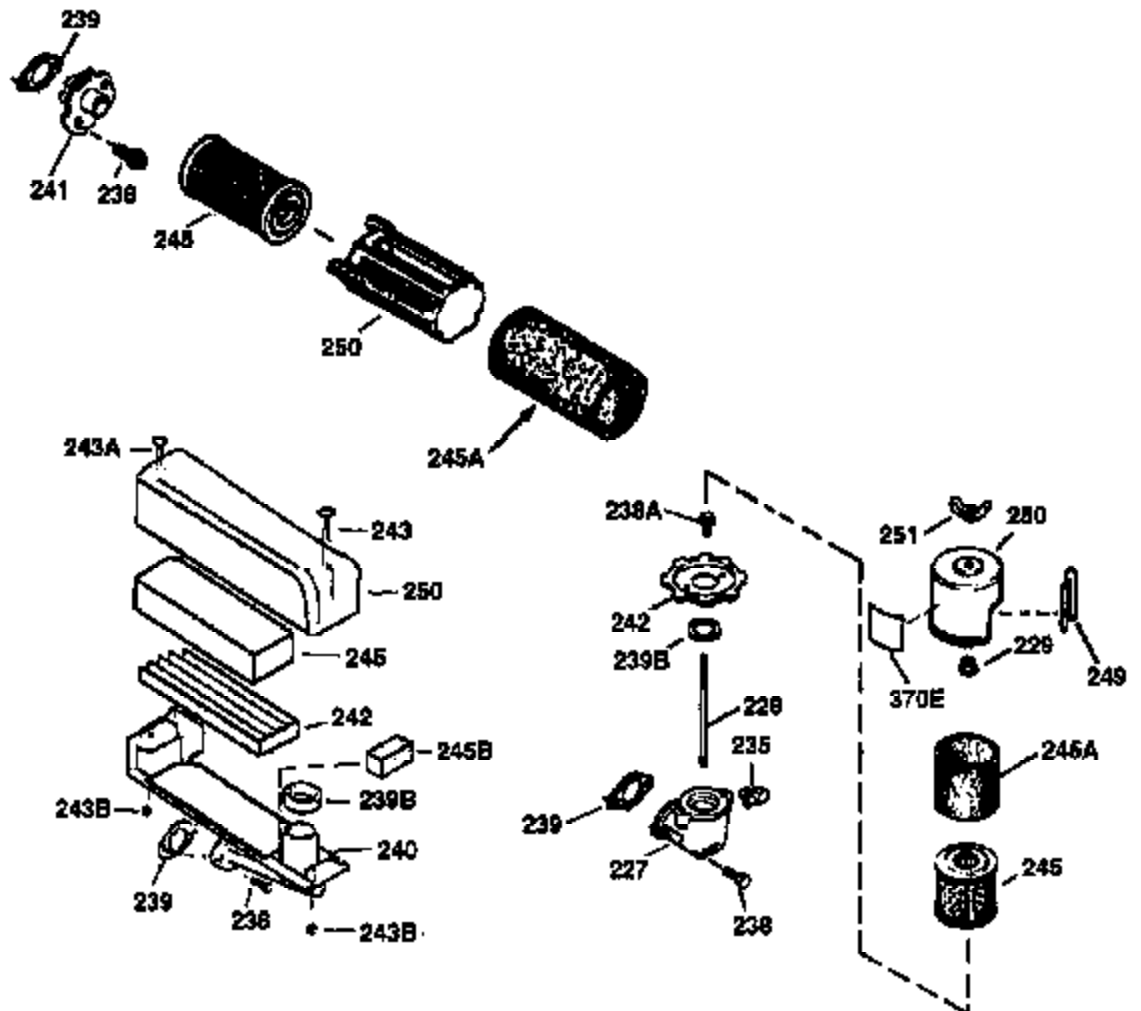

ILLUSTRATION SHOWS TYPICAL PARTS ONLY. ORDER BY PART NUMBER. PARTS NOT LISTED ARE SUPPLIED BY OEM.

VIEW 3 OF 3

Ref #	Part Number	Qty	Description
12A	36558	1	Breather Cover & Tube
90	611112	1	Flywheel
238	650806	2	Screw, 10-32 x 5/8"
239	34338	1	* Air Cleaner Gasket
240	34858	1	Air Cleaner Body
245	34340	1	Air Cleaner Filter
250	34341B	1	Air Cleaner Cover
275	36473	1	Muffler (Incl. 277)
277	650988	2	Screw, 1/4-20 x 2-13/64"
370K	36695	1	Starter Decal