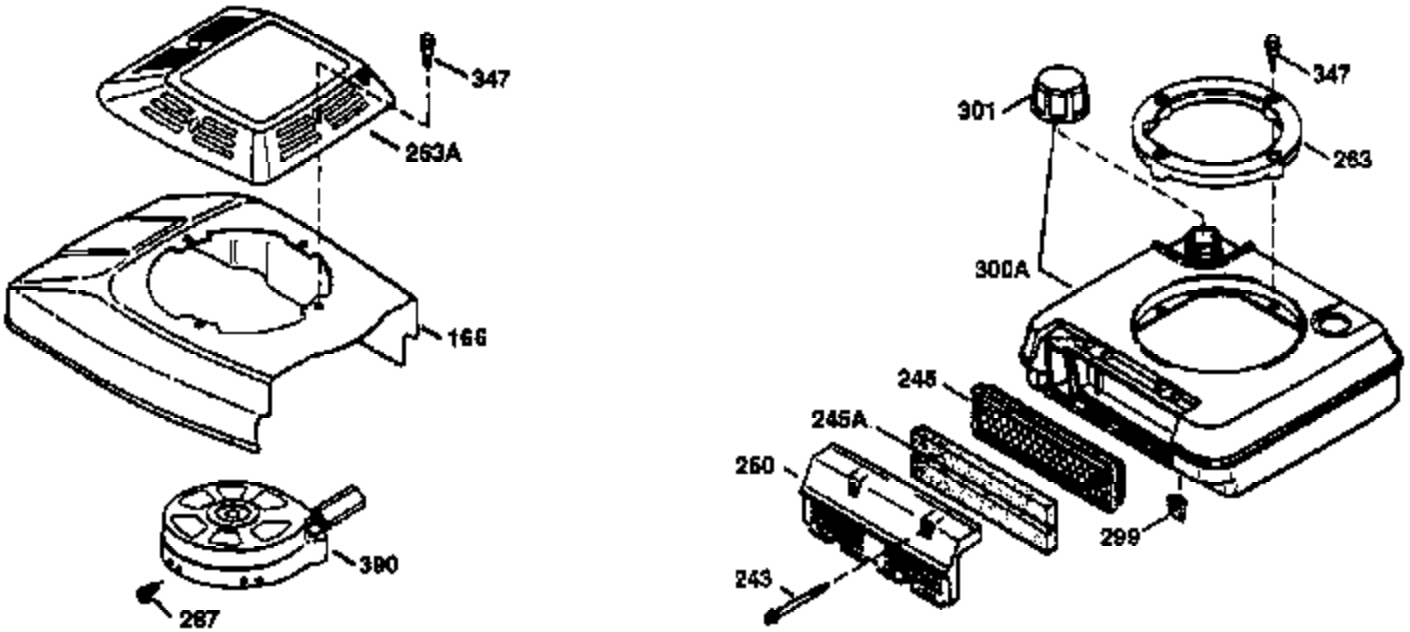

ILLUSTRATION SHOWS TYPICAL PARTS ONLY. ORDER BY PART NUMBER. PARTS NOT LISTED ARE SUPPLIED BY OEM.

VIEW 2 OF 3

Ref #	Part Number	Qty	Description
12A	36558	1	Breather Cover & Tube
19	31361	1	Extension Spring
69	35261	1	* Mounting Flange Gasket
70	32612C	1	Mounting Flange (Incl. 72 thru 83)
72	36083	1	Oil Drain Plug
75	27897	1	Oil Seal
86	650488	6	Screw, 1/4-20 x 1-1/4"
182	6201	2	Screw, 1/4-28 x 7/8"
185	31384A	1	Intake Pipe (Incl. 224)
186	32653	1	Governor Link
216	33086	1	R.P.M. Adjusting Lever
223	650451	2	Screw, 1/4-20 x 1"
238	650806	2	Screw, 10-32 x 5/8"
239	34338	1	* Air Cleaner Gasket
245	34340	1	Air Cleaner Filter
250	34341B	1	Air Cleaner Cover
287	650926	2	Screw, 8-32 x 21/64"
300	35586	1	Fuel Tank (Incl. 292 & 301)
301	36246	1	Fuel Cap
370K	36695	1	Starter Decal
390	590694	1	Rewind Starter (NOTE: This engine could have been built with 590737 starter. Refer to the design of the rope pulley strength ribs for part identification. Individual starter parts do not interchange. Refer to service bulletin 116).