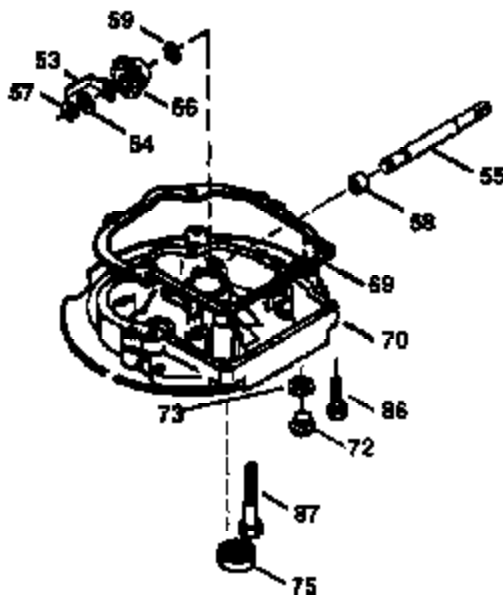

ILLUSTRATION SHOWS TYPICAL PARTS ONLY. ORDER BY PART NUMBER. PARTS NOT LISTED ARE SUPPLIED BY OEM.

VIEW 2 OF 3

Ref #	Part Number	Qty	Description
12A	36558	1	Breather Cover & Tube
19	31361	1	Extension Spring
69	35261	1	* Mounting Flange Gasket
70	32612C	1	Mounting Flange (Incl. 72 thru 83)
72	36083	1	Oil Drain Plug
75	27897	1	Oil Seal
86	650488	6	Screw, 1/4-20 x 1-1/4"
182	6201	2	Screw, 1/4-28 x 7/8"
185	31384A	1	Intake Pipe (Incl. 224)
186	32653	1	Governor Link
216	33086	1	R.P.M. Adjusting Lever
223	650451	2	Screw, 1/4-20 x 1"
238	650806	2	Screw, 10-32 x 5/8"
239	34338	1	* Air Cleaner Gasket
245	34340	1	Air Cleaner Filter
250	34341B	1	Air Cleaner Cover
287	650926	2	Screw, 8-32 x 21/64"
300	35586	1	Fuel Tank (Incl. 292 & 301)
301	36246	1	Fuel Cap
370K	36695	1	Starter Decal
390	590694	1	Rewind Starter (NOTE: This engine could have been built with 590737 starter. Refer to the design of the rope pulley strength ribs for part identification. Individual starter parts do not interchange. Refer to service bulletin 116).