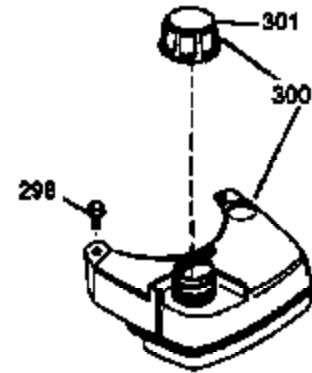

ILLUSTRATION SHOWS TYPICAL PARTS ONLY. ORDER BY PART NUMBER. PARTS NOT LISTED ARE SUPPLIED BY OEM.

VIEW 2 OF 3

Ref #	Part Number	Qty	Description
12A	36558	1	Breather Cover & Tube
19	31361	1	Extension Spring
69	35261	1	* Mounting Flange Gasket
70	32612C	1	Mounting Flange (Incl. 72 thru 83)
72	36083	1	Oil Drain Plug
75	27897	1	Oil Seal
86	650488	6	Screw, 1/4-20 x 1-1/4"
182	6201	2	Screw, 1/4-28 x 7/8"
185	31384A	1	Intake Pipe (Incl. 224)
186	32653	1	Governor Link
216	33086	1	R.P.M. Adjusting Lever
223	650451	2	Screw, 1/4-20 x 1"
238	650806	2	Screw, 10-32 x 5/8"
239	34338	1	* Air Cleaner Gasket
245	34340	1	Air Cleaner Filter
250	34341B	1	Air Cleaner Cover
287	650926	2	Screw, 8-32 x 21/64"
300	35586	1	Fuel Tank (Incl. 292 & 301)
301	36246	1	Fuel Cap
370K	36695	1	Starter Decal
390	590694	1	Rewind Starter (NOTE: This engine could have been built with 590737 starter. Refer to the design of the rope pulley strength ribs for part identification. Individual starter parts do not interchange. Refer to service bulletin 116).