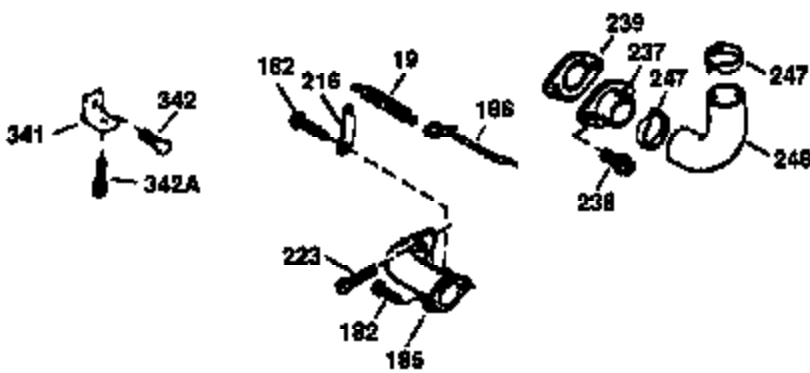

ILLUSTRATION SHOWS TYPICAL PARTS ONLY. ORDER BY PART NUMBER. PARTS NOT LISTED ARE SUPPLIED BY OEM.

VIEW 2 OF 3

Ref #	Part Number	Qty	Description
12A	36558	1	Breather Cover & Tube
19	31361	1	Extension Spring
69	35261	1	* Mounting Flange Gasket
70	32612C	1	Mounting Flange (Incl. 72 thru 83)
72	36083	1	Oil Drain Plug
75	27897	1	Oil Seal
86	650488	6	Screw, 1/4-20 x 1-1/4"
182	6201	2	Screw, 1/4-28 x 7/8"
185	31384A	1	Intake Pipe (Incl. 224)
186	32653	1	Governor Link
216	33086	1	R.P.M. Adjusting Lever
223	650451	2	Screw, 1/4-20 x 1"
238	650806	2	Screw, 10-32 x 5/8"
239	34338	1	* Air Cleaner Gasket
245	34340	1	Air Cleaner Filter
250	34341B	1	Air Cleaner Cover
287	650926	2	Screw, 8-32 x 21/64"
300	35586	1	Fuel Tank (Incl. 292 & 301)
301	36246	1	Fuel Cap
370K	36695	1	Starter Decal
390	590694	1	Rewind Starter (NOTE: This engine could have been built with 590737 starter. Refer to the design of the rope pulley strength ribs for part identification. Individual starter parts do not interchange. Refer to service bulletin 116).