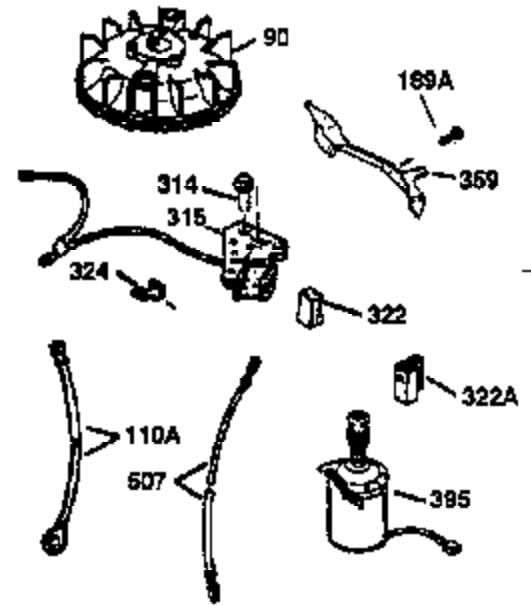

ILLUSTRATION SHOWS TYPICAL PARTS ONLY. ORDER BY PART NUMBER. PARTS NOT LISTED ARE SUPPLIED BY OEM.

VIEW 3 OF 3

Ref #	Part Number	Qty	Description
12A	36558	1	Breather Cover & Tube
90	611112	1	Flywheel
238	650806	2	Screw, 10-32 x 5/8"
239	34338	1	* Air Cleaner Gasket
240	34858	1	Air Cleaner Body
245	34340	1	Air Cleaner Filter
250	34341B	1	Air Cleaner Cover
275	36473	1	Muffler (Incl. 277)
277	650988	2	Screw, 1/4-20 x 2-13/64"
370K	36695	1	Starter Decal