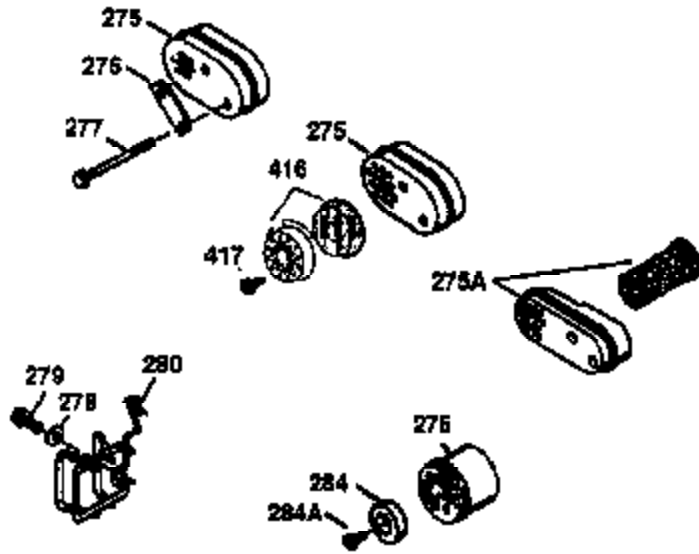

ILLUSTRATION SHOWS TYPICAL PARTS ONLY. ORDER BY PART NUMBER. PARTS NOT LISTED ARE SUPPLIED BY OEM.

VIEW 3 OF 3

Ref #	Part Number	Qty	Description
12A	36558	1	Breather Cover & Tube
90	611112	1	Flywheel
238	650806	2	Screw, 10-32 x 5/8"
239	34338	1	* Air Cleaner Gasket
240	34858	1	Air Cleaner Body
245	34340	1	Air Cleaner Filter
250	34341B	1	Air Cleaner Cover
275	36473	1	Muffler (Incl. 277)
277	650988	2	Screw, 1/4-20 x 2-13/64"
370K	36695	1	Starter Decal