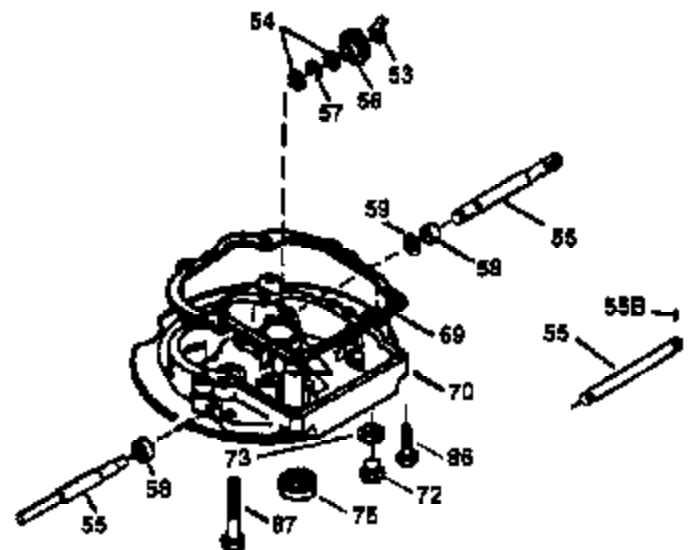

ILLUSTRATION SHOWS TYPICAL PARTS ONLY. ORDER BY PART NUMBER. PARTS NOT LISTED ARE SUPPLIED BY OEM.

VIEW 2 OF 3

Ref #	Part Number	Qty	Description
12A	36558	1	Breather Cover & Tube
19	31361	1	Extension Spring
69	35261	1	* Mounting Flange Gasket
70	32612C	1	Mounting Flange (Incl. 72 thru 83)
72	36083	1	Oil Drain Plug
75	27897	1	Oil Seal
86	650488	6	Screw, 1/4-20 x 1-1/4"
182	6201	2	Screw, 1/4-28 x 7/8"
185	31384A	1	Intake Pipe (Incl. 224)
186	32653	1	Governor Link
216	33086	1	R.P.M. Adjusting Lever
223	650451	2	Screw, 1/4-20 x 1"
238	650806	2	Screw, 10-32 x 5/8"
239	34338	1	* Air Cleaner Gasket
245	34340	1	Air Cleaner Filter
250	34341B	1	Air Cleaner Cover
287	650926	2	Screw, 8-32 x 21/64"
300	35586	1	Fuel Tank (Incl. 292 & 301)
301	36246	1	Fuel Cap
370K	36695	1	Starter Decal
390	590694	1	Rewind Starter (NOTE: This engine could have been built with 590737 starter. Refer to the design of the rope pulley strength ribs for part identification. Individual starter parts do not interchange. Refer to service bulletin 116).