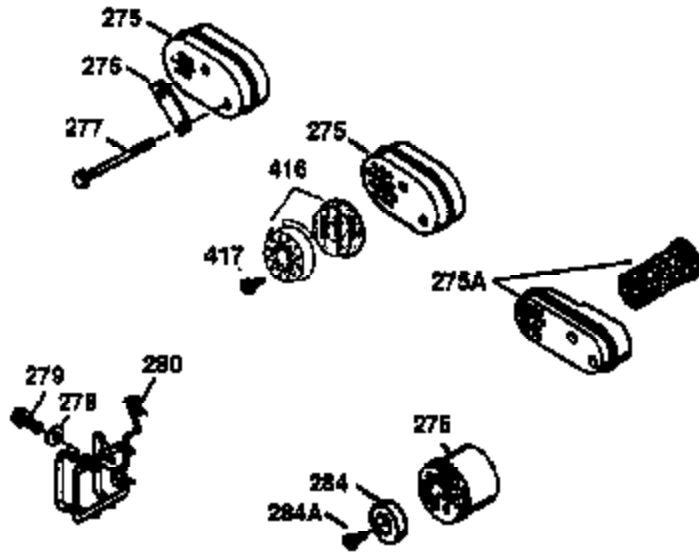

ILLUSTRATION SHOWS TYPICAL PARTS ONLY. ORDER BY PART NUMBER. PARTS NOT LISTED ARE SUPPLIED BY OEM.

VIEW 3 OF 3

Ref #	Part Number	Qty	Description
12A	36558	1	Breather Cover & Tube
90	611112	1	Flywheel
151A	35390	1	Intake Valve Seal
238	650806	2	Screw, 10-32 x 5/8"
239	34338	1	* Air Cleaner Gasket
240	34858	1	Air Cleaner Body
245	34340	1	Air Cleaner Filter
250	34341B	1	Air Cleaner Cover
275	36473	1	Muffler (Incl. 277)
277	650988	2	Screw, 1/4-20 x 2-5/16"
284	34422	1	Muffler Deflector
284A	650760	1	Screw, 8-32 x 3/8"
370K	36695	1	Starter Decal