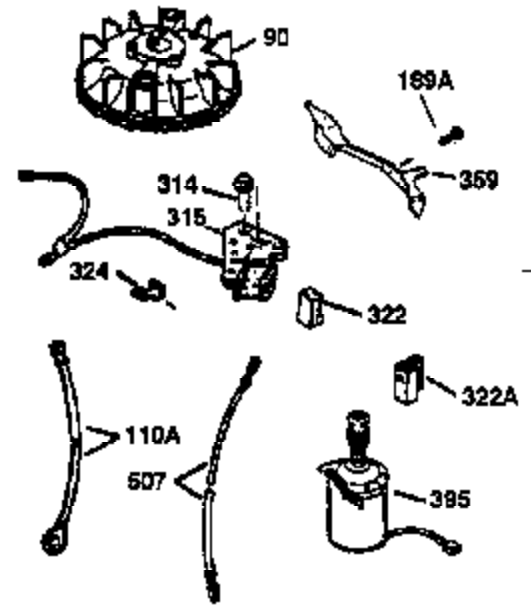

ILLUSTRATION SHOWS TYPICAL PARTS ONLY. ORDER BY PART NUMBER. PARTS NOT LISTED ARE SUPPLIED BY OEM.

VIEW 3 OF 3

Ref #	Part Number	Qty	Description
12A	36558	1	Breather Cover & Tube
90	611112	1	Flywheel
151A	35390	1	Intake Valve Seal
238	650806	2	Screw, 10-32 x 5/8"
239	34338	1	* Air Cleaner Gasket
240	34858	1	Air Cleaner Body
245	34340	1	Air Cleaner Filter
250	34341B	1	Air Cleaner Cover
275	36473	1	Muffler (Incl. 277)
277	650988	2	Screw, 1/4-20 x 2-5/16"
284	34422	1	Muffler Deflector
284A	650760	1	Screw, 8-32 x 3/8"
370K	36695	1	Starter Decal