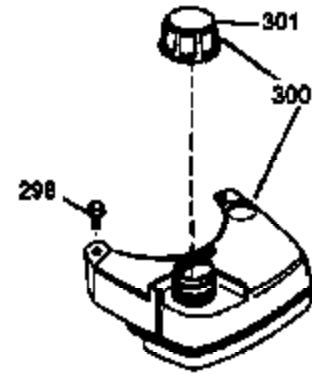

ILLUSTRATION SHOWS TYPICAL PARTS ONLY. ORDER BY PART NUMBER. PARTS NOT LISTED ARE SUPPLIED BY OEM.

VIEW 2 OF 3

Ref #	Part Number	Qty	Description
12A	36558	1	Breather Cover & Tube
19	31361	1	Extension Spring
69	35261	1	* Mounting Flange Gasket
70	34311D	1	Mounting Flange (Incl. 72 thru 83)
72	36083	1	Oil Drain Plug
75	27897	1	Oil Seal
86	650488	6	Screw, 1/4-20 x 1-1/4"
151A	35390	1	Intake Valve Seal
182	6201	2	Screw, 1/4-28 x 7/8"
185	31384A	1	Intake Pipe (Incl. 224)
186	32653	1	Governor Link
216	33086	1	R.P.M. Adjusting Lever
223	650451	2	Screw, 1/4-20 x 1"
238	650806	2	Screw, 10-32 x 5/8"
239	34338	1	* Air Cleaner Gasket
245	34340	1	Air Cleaner Filter
250	34341B	1	Air Cleaner Cover
287	650926	2	Screw, 8-32 x 21/64"
298	28763	3	Screw, 10-32 x 35/64"
300	34476A	1	Fuel Tank (Incl. 292 & 301)
301	33032	1	Fuel Cap
370K	36695	1	Starter Decal
390	590694	1	Rewind Starter (NOTE: This engine could have been built with 590737 starter. Refer to the design of the rope pulley strength ribs for part identification. Individual starter parts do not interchange. Refer to service bulletin 116).