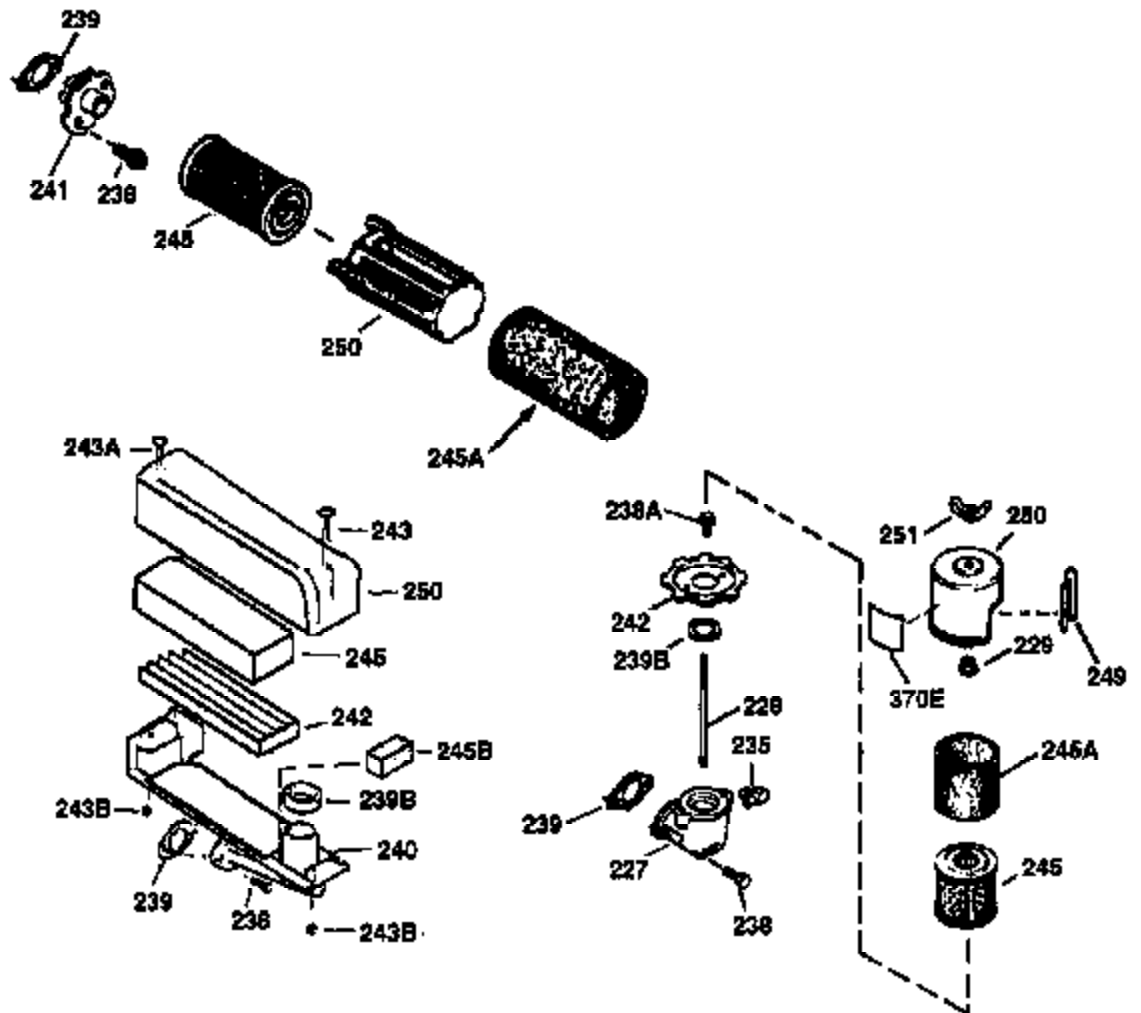

ILLUSTRATION SHOWS TYPICAL PARTS ONLY. ORDER BY PART NUMBER. PARTS NOT LISTED ARE SUPPLIED BY OEM.

VIEW 3 OF 3

Ref #	Part Number	Qty	Description
12A	36558	1	Breather Cover & Tube
90	611112	1	Flywheel
151A	35390	1	Intake Valve Seal
238	650806	2	Screw, 10-32 x 5/8"
239	34338	1	* Air Cleaner Gasket
240	34858	1	Air Cleaner Body
245	34340	1	Air Cleaner Filter
250	34341B	1	Air Cleaner Cover
275	36473	1	Muffler (Incl. 277)
277	650988	2	Screw, 1/4-20 x 2-5/16"
284	34422	1	Muffler Deflector
284A	650760	1	Screw, 8-32 x 3/8"
370K	36695	1	Starter Decal