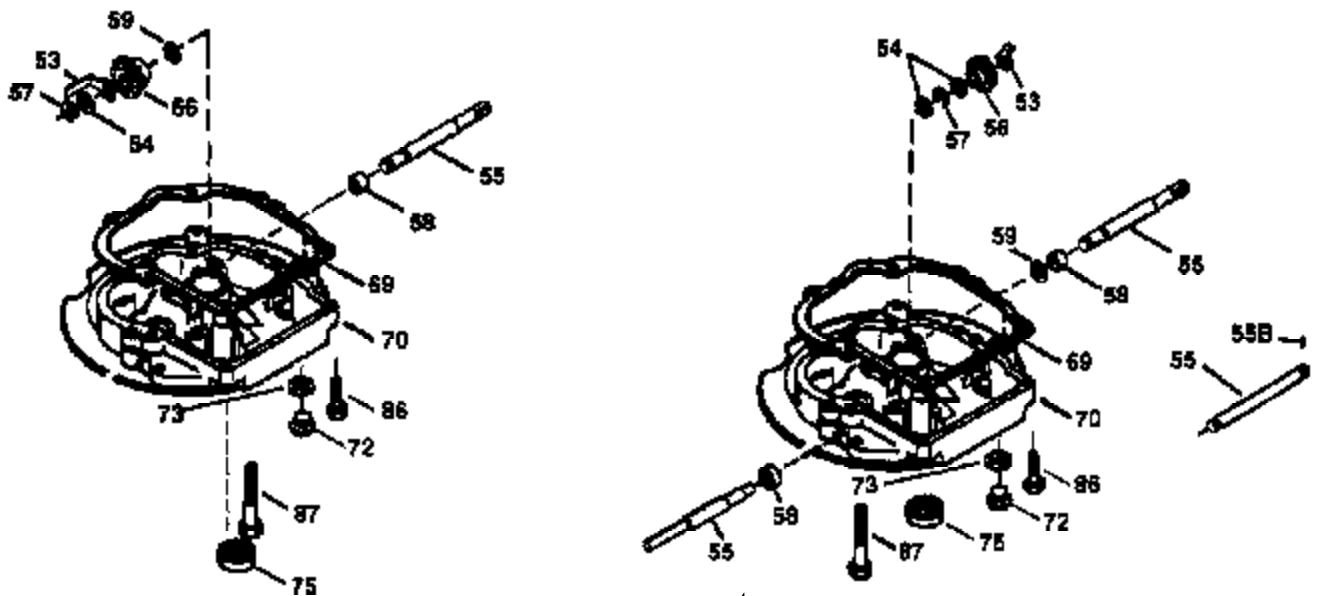

ILLUSTRATION SHOWS TYPICAL PARTS ONLY. ORDER BY PART NUMBER. PARTS NOT LISTED ARE SUPPLIED BY OEM.

VIEW 2 OF 3

Ref #	Part Number	Qty	Description
12A	36558	1	Breather Cover & Tube
19	31361	1	Extension Spring
69	35261	1	* Mounting Flange Gasket
70	34311D	1	Mounting Flange (Incl. 72 thru 83)
72	36083	1	Oil Drain Plug
75	27897	1	Oil Seal
86	650488	6	Screw, 1/4-20 x 1-1/4"
151A	35390	1	Intake Valve Seal
182	6201	2	Screw, 1/4-28 x 7/8"
185	31384A	1	Intake Pipe (Incl. 224)
186	32653	1	Governor Link
216	33086	1	R.P.M. Adjusting Lever
223	650451	2	Screw, 1/4-20 x 1"
238	650806	2	Screw, 10-32 x 5/8"
239	34338	1	* Air Cleaner Gasket
245	34340	1	Air Cleaner Filter
250	34341B	1	Air Cleaner Cover
287	650926	2	Screw, 8-32 x 21/64"
298	28763	3	Screw, 10-32 x 35/64"
300	34476A	1	Fuel Tank (Incl. 292 & 301)
301	33032	1	Fuel Cap
370K	36695	1	Starter Decal
390	590694	1	Rewind Starter (NOTE: This engine could have been built with 590737 starter. Refer to the design of the rope pulley strength ribs for part identification. Individual starter parts do not interchange. Refer to service bulletin 116).