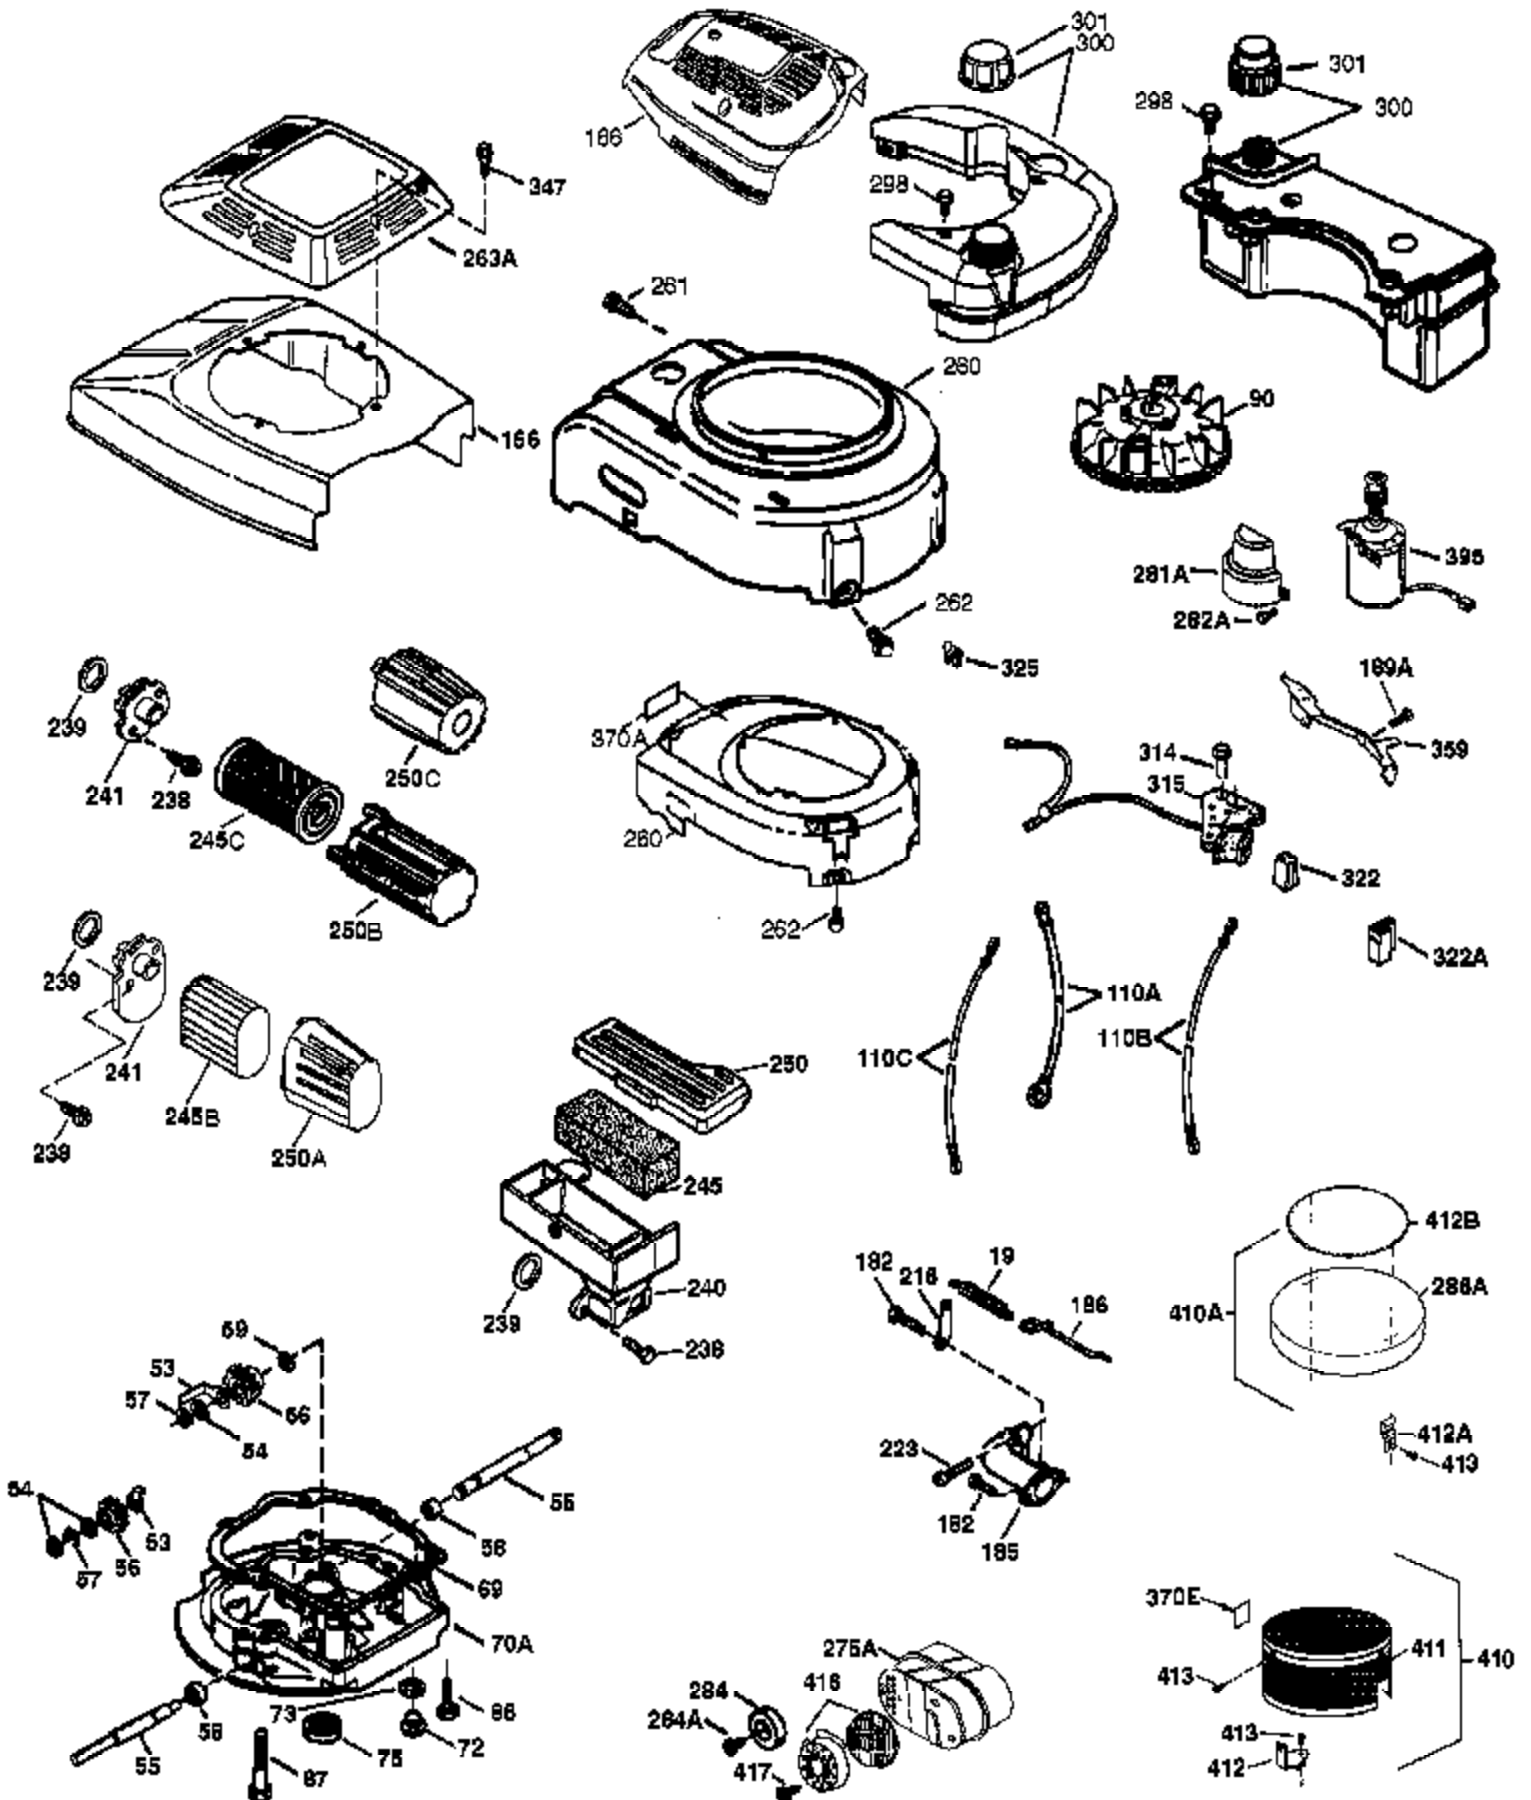

Engine Parts List #1

Ref #	Part Number	Qty	Description
178	29752	2	Nut & Lock Washer, 1/4-28
179	30593	1	Retainer Clip
182	6201	2	Screw, 1/4-28 x 7/8"
184	26756	1	* Carburetor To Intake Pipe Gasket
185	36544	1	Intake Pipe
186	34337	1	Governor Link
200	33131A	1	Control Bracket (Incl. 202 thru 206)
202	36482	1	Compression Spring
203	31342	1	Compression Spring
204	650549	1	Screw, 5-40 x 7/16"
205	650777	1	Screw, 6-32 x 21/32"
206	610973	1	Terminal
207	34336	1	Throttle Link
209	30200	2	Screw, 10-24 x 9/16"
210	27793	1	Conduit Clip
211	28942	1	Screw, 10-32 x 3/8"
223	650451	2	Screw, 1/4-20 x 1"
224	34690A	1	* Intake Pipe Gasket
238	650806	2	Screw, 10-32 x 5/8"
239	34338	1	* Air Cleaner Gasket
240	36743	1	Air Cleaner Body
245A	36746	1	Air Cleaner Filter
245	36745	1	Air Cleaner Filter
250	36744	1	Air Cleaner Cover
260	36756	1	Blower Housing
261	30200	2	Screw, 10-24 x 9/16"
262	650831	2	Screw, 1/4-20 x 1/2"
275	36473	1	Muffler (Incl. 277)
277	650988	2	Screw, 1/4-20 x 2-5/16"
285	35000A	1	Starter Cup
287	650926	2	Screw, 8-32 x 21/64"
290	34357	1	Fuel Line
292	26460	2	Fuel Line Clamp
298	28763	3	Screw, 10-32 x 35/64"
300	36757	1	Fuel Tank (Incl. 292 & 301)
301	36246	1	Fuel Cap
305	35577	1	Oil Fill Tube
306	36832	1	* "O"-Ring
307	35499	1	"O"-Ring
309	650562	1	Screw, 10-32 x 1/2"
310	35578	1	Dipstick
313	34080	1	Spacer
370D	35977	1	Caution Decal
370K	36695	1	Starter Decal
370A	36261	1	Lubrication Decal
380	632369	1	Carburetor (Incl. 184)
390	590732	1	Rewind Starter (NOTE: This engine could have been built with 590738 starter. Refer to the design of the rope pulley strength ribs for part identification. Individual starter parts do not interchange. Refer to service bulletin 116).
400	36475	1	* Gasket Set (Incl. items marked PK in notes) Incl. part #'s 26756 (1), 27234A (1), 33735 (1), 36832 (1), 34338 (1), 34690A (1), 35261 (1), 36437 (1)
416	36085	1	Spark Arrestor Kit (Incl. 417)(Optional)
417	650760	1	Screw, 8-32 x 3/8" (Optional)
420	730225	1	SAE 30 4-Cycle Engine Oil (1 Quart)