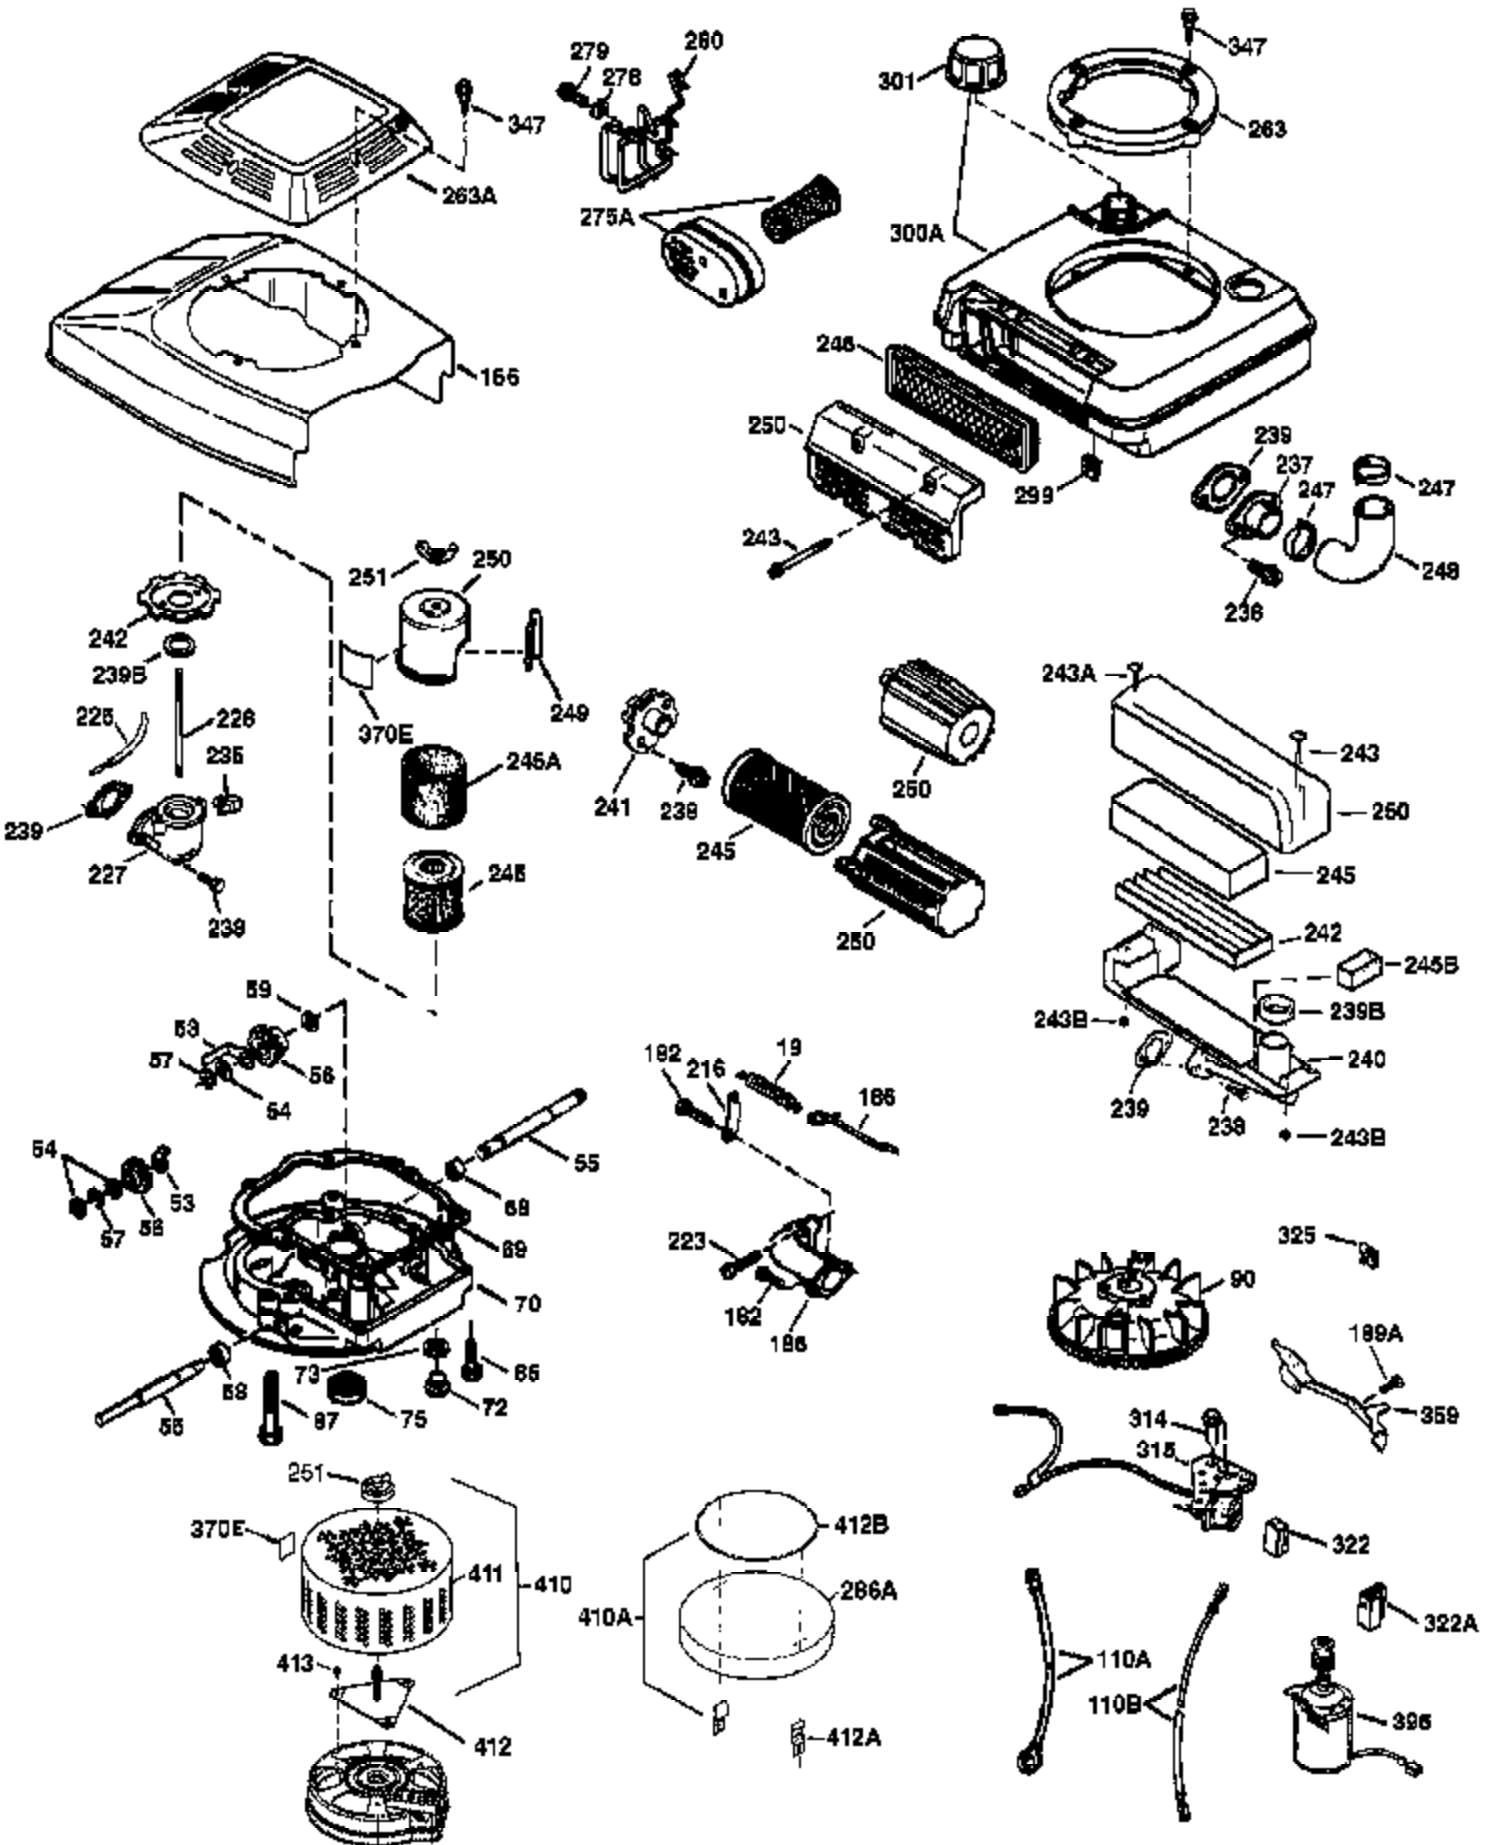

Ref #	Part Number	Qty	Description
19	36281	1	Extension Spring
69	35261	1	* Mounting Flange Gasket
70	34311D	1	Mounting Flange (Incl. 72 thru 83)
72	30572	1	Oil Drain Plug (Incl. 73)
73	28833	1	Drain Plug Gasket
75	27897	1	Oil Seal
86	650488	6	Screw, 1/4-20 x 1-1/4"
90	611213	1	Flywheel
182	6201	2	Screw, 1/4-28 x 7/8"
185	31384A	1	Intake Pipe (Incl. 224)
186	34337	1	Governor Link
206	610973	1	Terminal
223	650451	2	Screw, 1/4-20 x 1"
238	650806	2	Screw, 10-32 x 5/8"
239	34338	1	* Air Cleaner Gasket
240	34858	1	Air Cleaner Body
245	34340	1	Air Cleaner Filter
250	34341B	1	Air Cleaner Cover
301	33032	1	Fuel Cap
380	632747	1	Carburetor (Incl. 184)