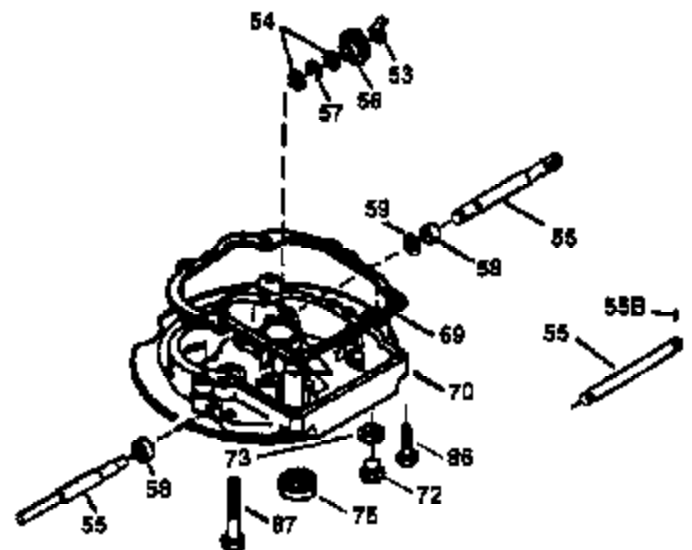

ILLUSTRATION SHOWS TYPICAL PARTS ONLY. ORDER BY PART NUMBER. PARTS NOT LISTED ARE SUPPLIED BY OEM.

VIEW 2 OF 3

Ref #	Part Number	Qty	Description
12A	36558	1	Breather Cover & Tube
19	31361	1	Extension Spring
69	35261	1	* Mounting Flange Gasket
70	34311D	1	Mounting Flange (Incl. 72 thru 83)
72	36083	1	Oil Drain Plug
75	27897	1	Oil Seal
86	650488	6	Screw, 1/4-20 x 1-1/4"
151A	35390	1	Intake Valve Seal
182	6201	2	Screw, 1/4-28 x 7/8"
185	31384A	1	Intake Pipe (Incl. 224)
186	34337	1	Governor Link
223	650451	2	Screw, 1/4-20 x 1"
238	650806	2	Screw, 10-32 x 5/8"
239	34338	1	* Air Cleaner Gasket
245	34340	1	Air Cleaner Filter
250	34341B	1	Air Cleaner Cover
287	650926	2	Screw, 8-32 x 21/64"
298	28763	3	Screw, 10-32 x 35/64"
300	34476A	1	Fuel Tank (Incl. 292 & 301)
301	33032	1	Fuel Cap
370K	36695	1	Starter Decal
390	590732	1	Rewind Starter (NOTE: This engine could have been built with 590738 starter. Refer to the design of the rope pulley strength ribs for part identification. Individual starter parts do not interchange. Refer to service bulletin 116).