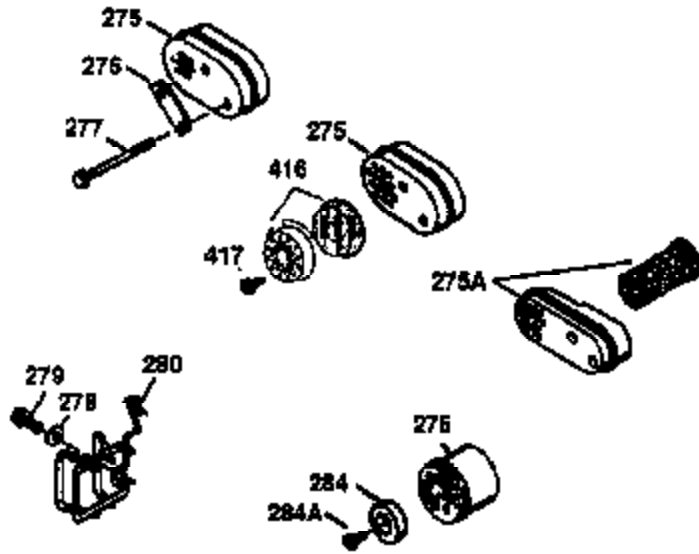

ILLUSTRATION SHOWS TYPICAL PARTS ONLY. ORDER BY PART NUMBER. PARTS NOT LISTED ARE SUPPLIED BY OEM.

VIEW 3 OF 3

Ref #	Part Number	Qty	Description
12A	36558	1	Breather Cover & Tube
90	611112	1	Flywheel
151A	35390	1	Intake Valve Seal
238	650806	2	Screw, 10-32 x 5/8"
239	34338	1	* Air Cleaner Gasket
240	34858	1	Air Cleaner Body
245	34340	1	Air Cleaner Filter
250	34341B	1	Air Cleaner Cover
275	36473	1	Muffler (Incl. 277)
277	650988	2	Screw, 1/4-20 x 2-5/16"
284	34422	1	Muffler Deflector
284A	650760	1	Screw, 8-32 x 3/8"
370K	36695	1	Starter Decal
416	36085	1	Spark Arrestor Kit (Incl. 417)(Optional)
417	650760	1	Screw, 8-32 x 3/8" (Optional)