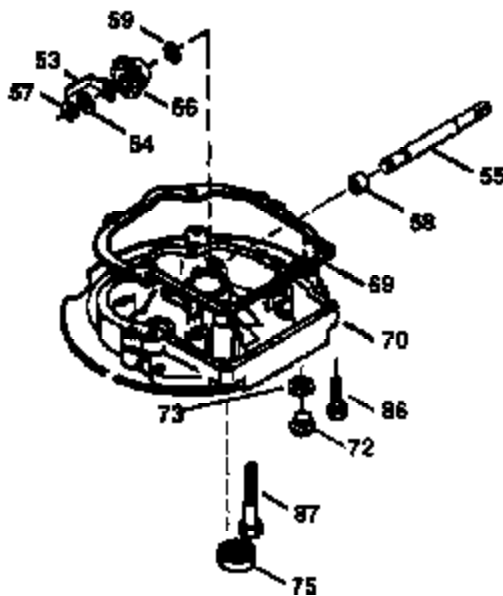

ILLUSTRATION SHOWS TYPICAL PARTS ONLY. ORDER BY PART NUMBER. PARTS NOT LISTED ARE SUPPLIED BY OEM.

VIEW 2 OF 3

Ref #	Part Number	Qty	Description
12A	36558	1	Breather Cover & Tube
19	31361	1	Extension Spring
69	35261	1	* Mounting Flange Gasket
70	34311D	1	Mounting Flange (Incl. 72 thru 83)
72	36083	1	Oil Drain Plug
75	27897	1	Oil Seal
86	650488	6	Screw, 1/4-20 x 1-1/4"
151A	35390	1	Intake Valve Seal
182	6201	2	Screw, 1/4-28 x 7/8"
185	31384A	1	Intake Pipe (Incl. 224)
186	34337	1	Governor Link
223	650451	2	Screw, 1/4-20 x 1"
238	650806	2	Screw, 10-32 x 5/8"
239	34338	1	* Air Cleaner Gasket
245	34340	1	Air Cleaner Filter
250	34341B	1	Air Cleaner Cover
287	650926	2	Screw, 8-32 x 21/64"
298	28763	3	Screw, 10-32 x 35/64"
300	34476A	1	Fuel Tank (Incl. 292 & 301)
301	33032	1	Fuel Cap
370K	36695	1	Starter Decal
390	590732	1	Rewind Starter (NOTE: This engine could have been built with 590738 starter. Refer to the design of the rope pulley strength ribs for part identification. Individual starter parts do not interchange. Refer to service bulletin 116).