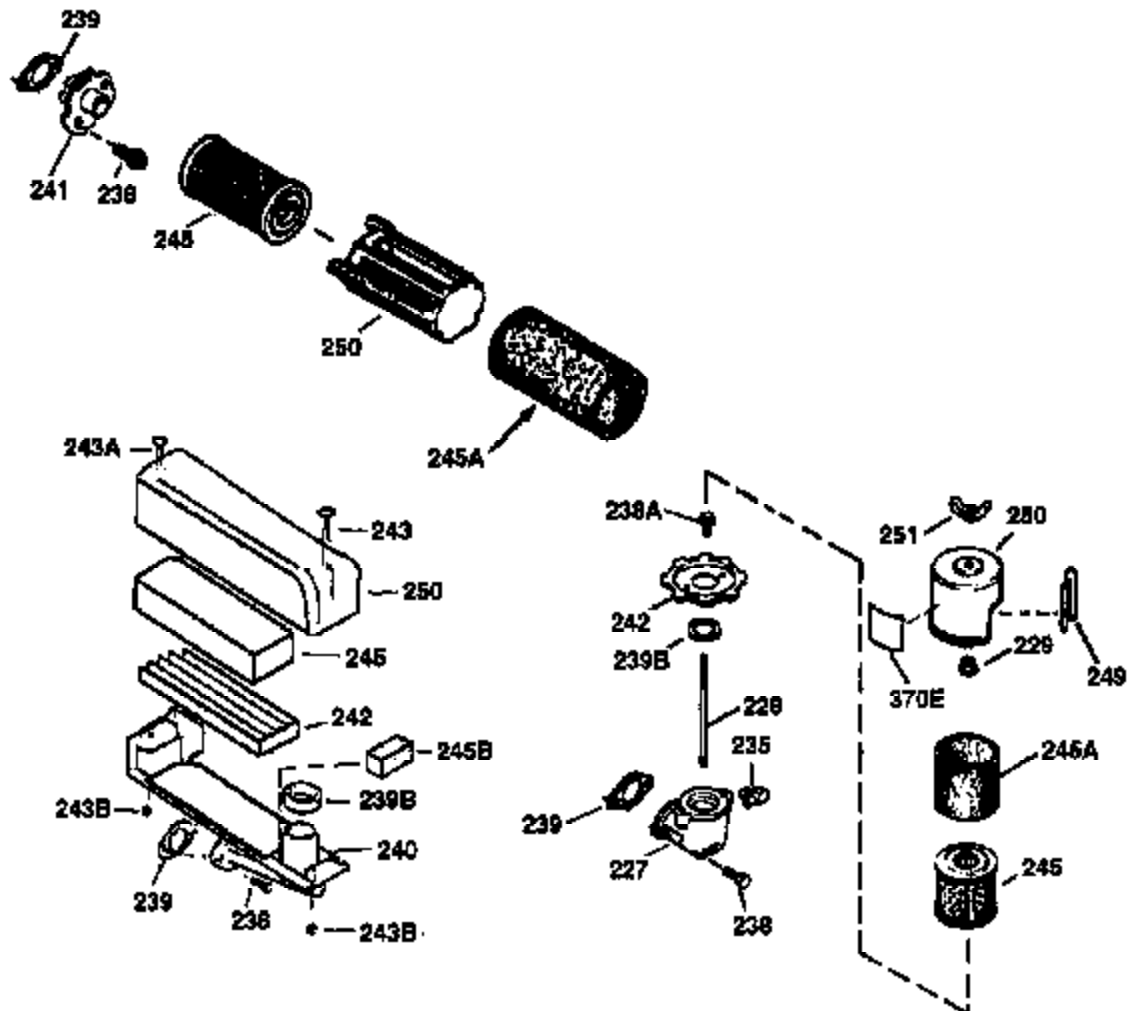

ILLUSTRATION SHOWS TYPICAL PARTS ONLY. ORDER BY PART NUMBER. PARTS NOT LISTED ARE SUPPLIED BY OEM.

VIEW 3 OF 3

Ref #	Part Number	Qty	Description
12A	36558	1	Breather Cover & Tube
90	611112	1	Flywheel
151A	35390	1	Intake Valve Seal
238	650806	2	Screw, 10-32 x 5/8"
239	34338	1	* Air Cleaner Gasket
240	34858	1	Air Cleaner Body
245	34340	1	Air Cleaner Filter
250	34341B	1	Air Cleaner Cover
275	36473	1	Muffler (Incl. 277)
277	650988	2	Screw, 1/4-20 x 2-5/16"
284	34422	1	Muffler Deflector
284A	650760	1	Screw, 8-32 x 3/8"
370K	36695	1	Starter Decal
416	36085	1	Spark Arrestor Kit (Incl. 417)(Optional)
417	650760	1	Screw, 8-32 x 3/8" (Optional)