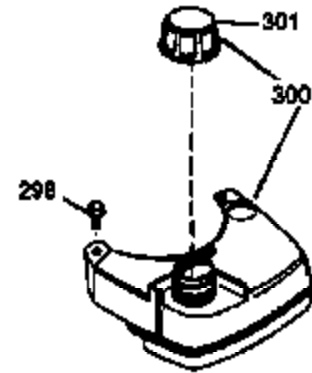

ILLUSTRATION SHOWS TYPICAL PARTS ONLY. ORDER BY PART NUMBER. PARTS NOT LISTED ARE SUPPLIED BY OEM.

VIEW 2 OF 3

Ref #	Part Number	Qty	Description
12A	36558	1	Breather Cover & Tube
19	31361	1	Extension Spring
69	35261	1	* Mounting Flange Gasket
70	34311D	1	Mounting Flange (Incl. 72 thru 83)
72	36083	1	Oil Drain Plug
75	27897	1	Oil Seal
86	650488	6	Screw, 1/4-20 x 1-1/4"
151A	35390	1	Intake Valve Seal
182	6201	2	Screw, 1/4-28 x 7/8"
185	31384A	1	Intake Pipe (Incl. 224)
186	34337	1	Governor Link
223	650451	2	Screw, 1/4-20 x 1"
238	650806	2	Screw, 10-32 x 5/8"
239	34338	1	* Air Cleaner Gasket
245	34340	1	Air Cleaner Filter
250	34341B	1	Air Cleaner Cover
287	650926	2	Screw, 8-32 x 21/64"
298	28763	3	Screw, 10-32 x 35/64"
300	34476A	1	Fuel Tank (Incl. 292 & 301)
301	33032	1	Fuel Cap
370K	36695	1	Starter Decal
390	590732	1	Rewind Starter (NOTE: This engine could have been built with 590738 starter. Refer to the design of the rope pulley strength ribs for part identification. Individual starter parts do not interchange. Refer to service bulletin 116).