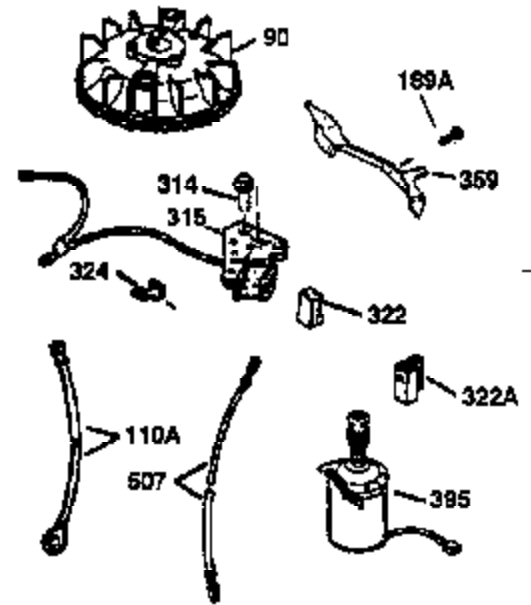

ILLUSTRATION SHOWS TYPICAL PARTS ONLY. ORDER BY PART NUMBER. PARTS NOT LISTED ARE SUPPLIED BY OEM.

VIEW 3 OF 3

Ref #	Part Number	Qty	Description
12A	36558	1	Breather Cover & Tube
90	611112	1	Flywheel
151A	35390	1	Intake Valve Seal
238	650806	2	Screw, 10-32 x 5/8"
239	34338	1	* Air Cleaner Gasket
240	34858	1	Air Cleaner Body
245	34340	1	Air Cleaner Filter
250	34341B	1	Air Cleaner Cover
275	36473	1	Muffler (Incl. 277)
277	650988	2	Screw, 1/4-20 x 2-5/16"
284	34422	1	Muffler Deflector
284A	650760	1	Screw, 8-32 x 3/8"
370K	36695	1	Starter Decal
416	36085	1	Spark Arrestor Kit (Incl. 417)(Optional)
417	650760	1	Screw, 8-32 x 3/8" (Optional)