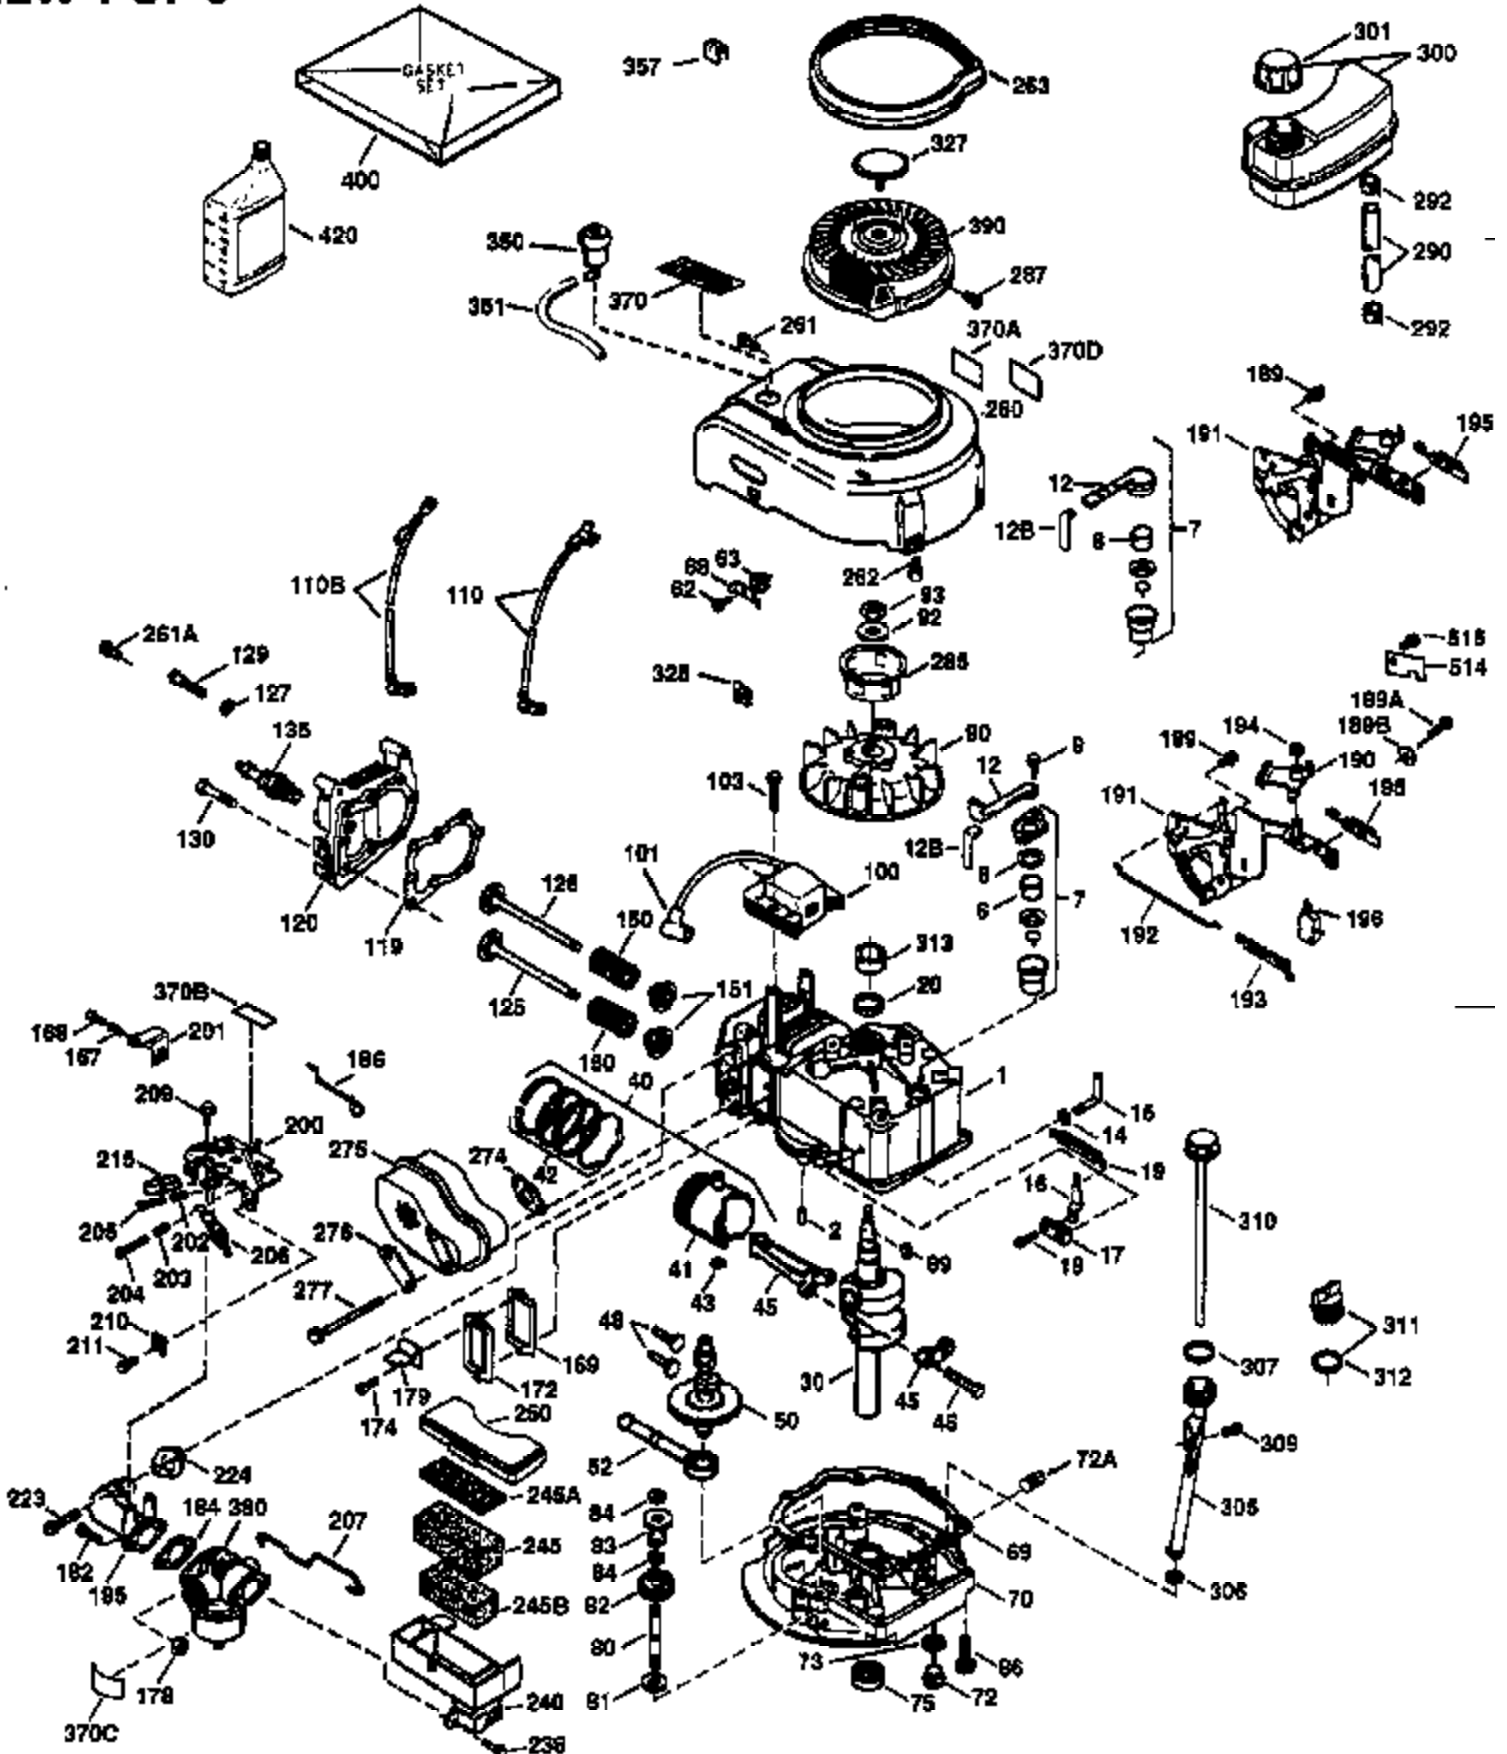

ILLUSTRATION SHOWS TYPICAL PARTS ONLY. ORDER BY PART NUMBER. PARTS NOT LISTED ARE SUPPLIED BY OEM.

VIEW 1 OF 3