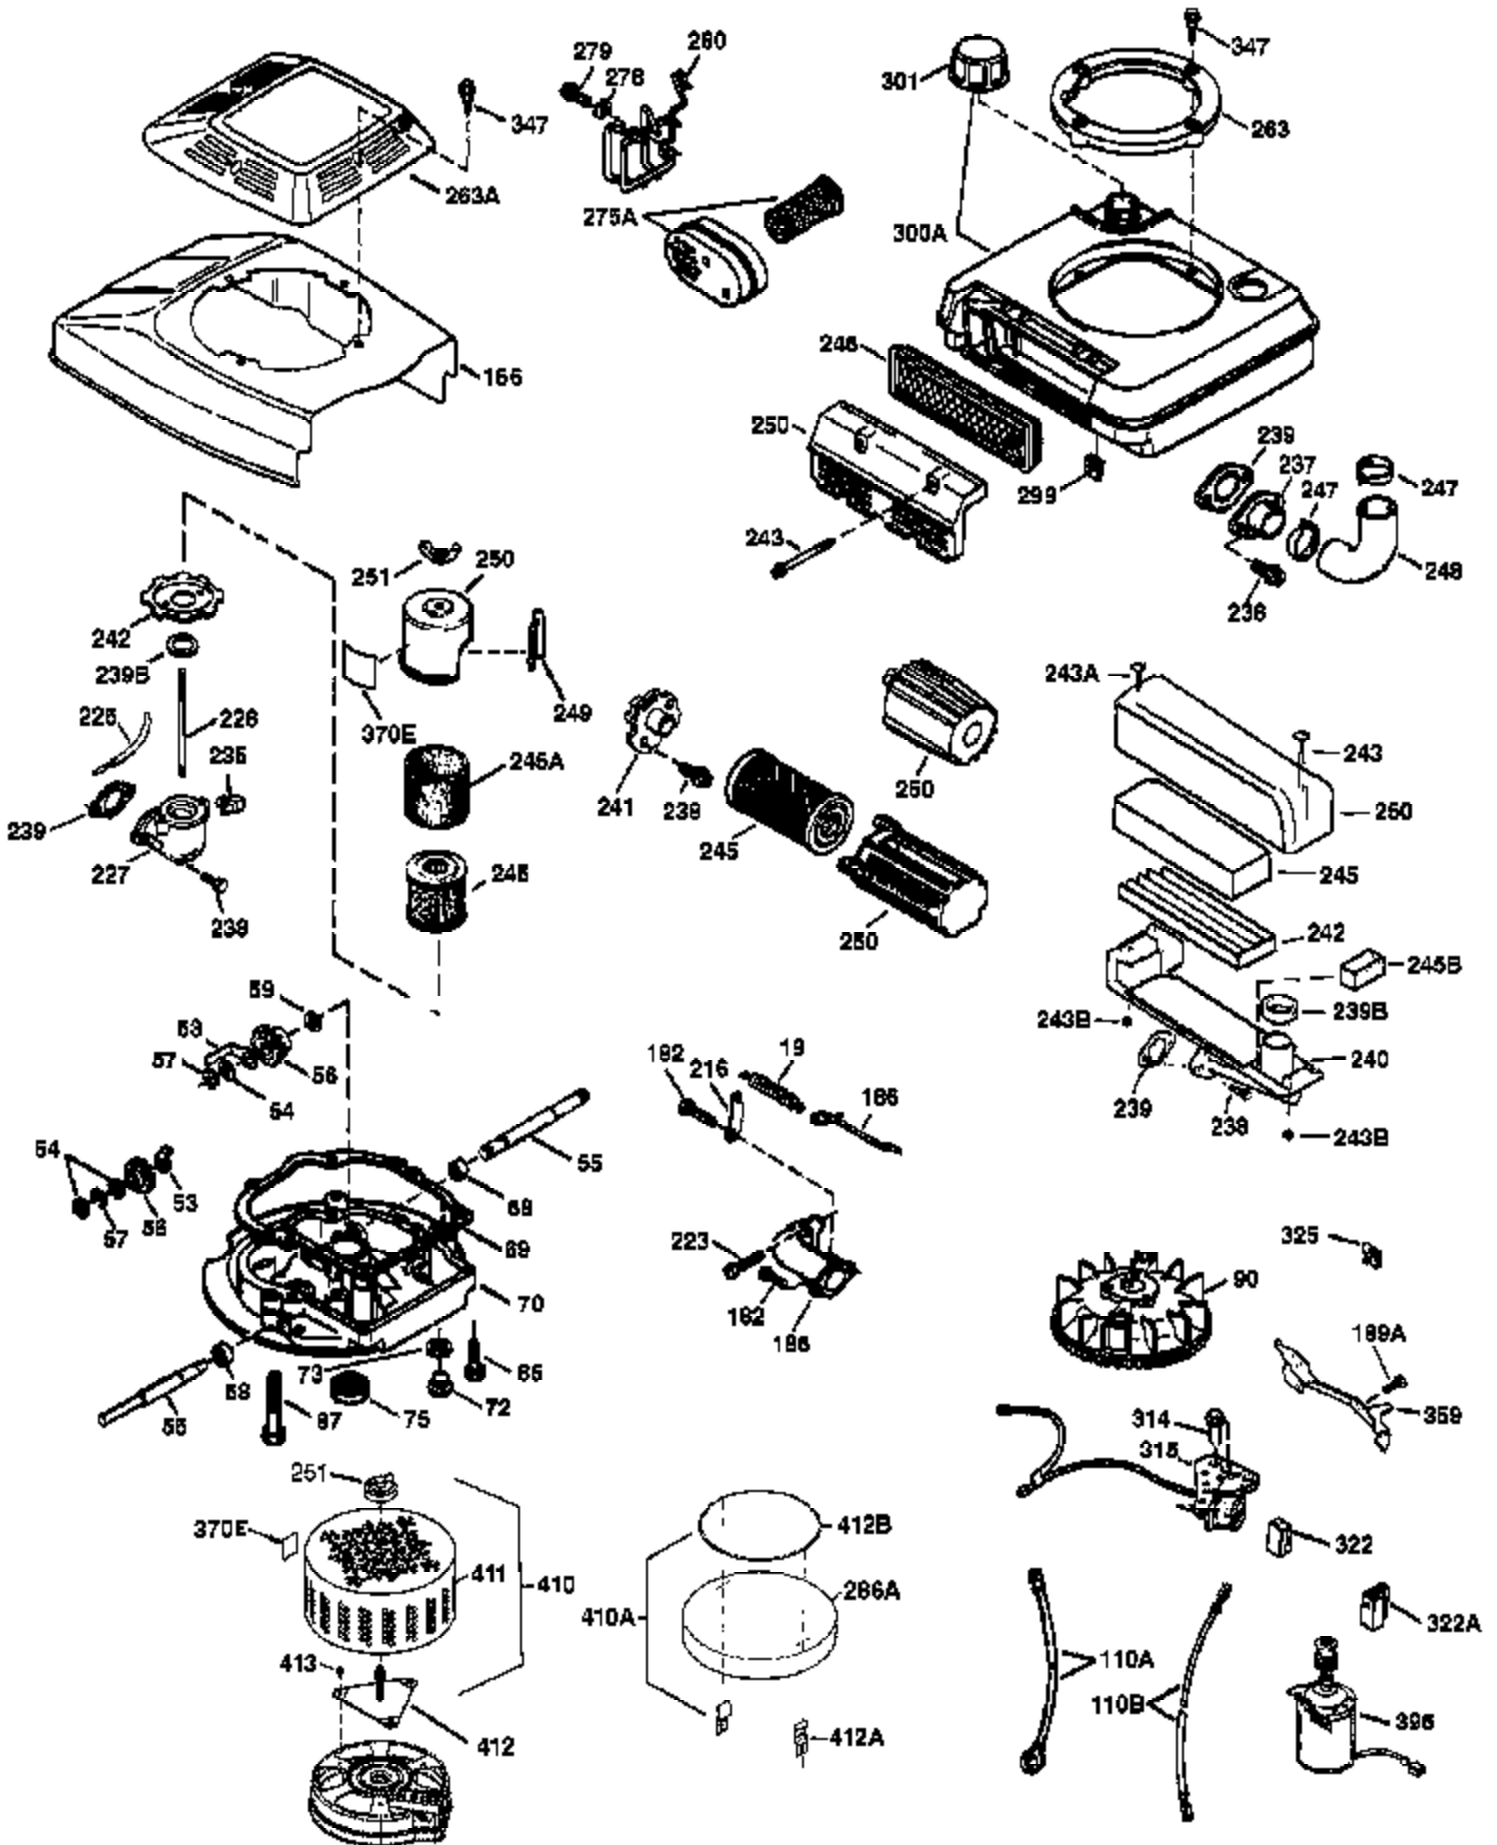

Engine Parts List #2

Ref #	Part Number	Qty	Description
19	31386	1	Extension Spring
69	35261	1	* Mounting Flange Gasket
70	34790D	1	Mounting Flange (Incl. 72 thru 83)
72	36083	1	Oil Drain Plug
75	27897	1	Oil Seal
86	650488	6	Screw, 1/4-20 x 1-1/4"
90	611044	1	Flywheel
182	6201	2	Screw, 1/4-28 x 7/8"
185	33004A	1	Intake Pipe (Incl. 224)
186	34337	1	Governor Link
206	610973	1	Terminal
223	650451	2	Screw, 1/4-20 x 1"
225	35043	1	Carburetor Tube
227	35917	1	Air Cleaner Elbow (Incl. 235)
228	650826	1	Stud
235	35533	1	Air Cleaner Elbow Fitting
238	650940	2	Screw, 10-32 x 7/16"
239	35815	1	Air Cleaner Gasket
239A	34698A	1	Air Cleaner Gasket
242	34699	1	Air Cleaner Bracket
245	34782A	1	Air Cleaner Filter
245A	34783	1	Air Cleaner Filter
249	35536	1	Air Cleaner Cover Seal
250	35535	1	Air Cleaner Cover
251	650513	1	Wing Nut
301	33032	1	Fuel Cap
314	650767	2	Screw, 8-32 x 27/64"
315	34990	1	Alternator Coil
370E	34704	1	Air Cleaner Decal
380	632090	1	Carburetor (Incl. 184)