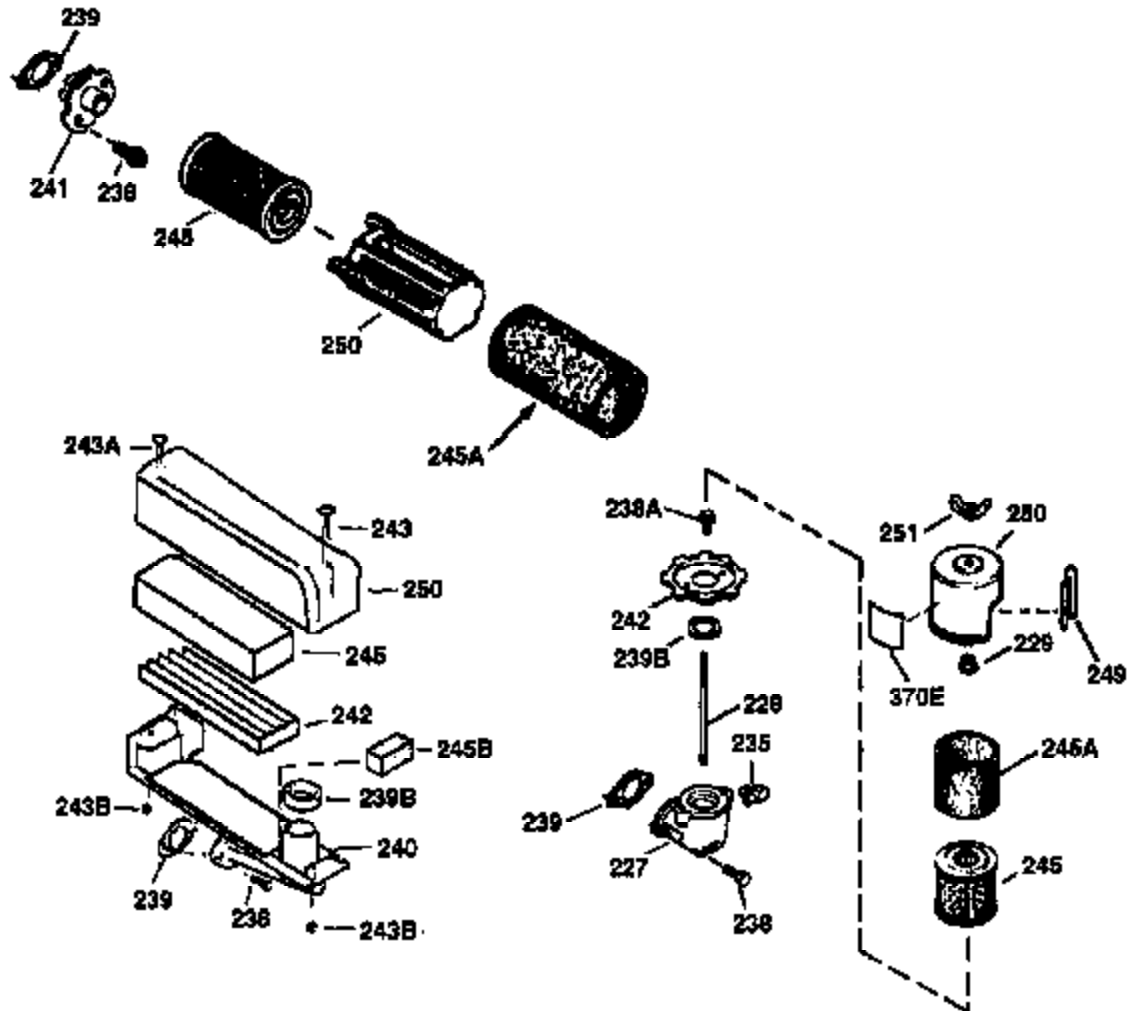

ILLUSTRATION SHOWS TYPICAL PARTS ONLY. ORDER BY PART NUMBER. PARTS NOT LISTED ARE SUPPLIED BY OEM.

VIEW 3 OF 3

Ref #	Part Number	Qty	Description
12A	36558	1	Breather Cover & Tube (Incl. 12B)
90	611112	1	Flywheel
110A	34084	1	Ground Wire
238	650932	2	Screw, 10-32 x 49/64"
239	34338	1	* Air Cleaner Gasket
241	35797	1	Air Cleaner Collar
245	35066	1	Air Cleaner Filter
250	35065	1	Air Cleaner Cover
325A	34246	1	Wire Clip
370K	36695	1	Starter Decal
900	0	1	Replacement Engine 750357B, order from 71-999
900	0		Replacement S/B NONE