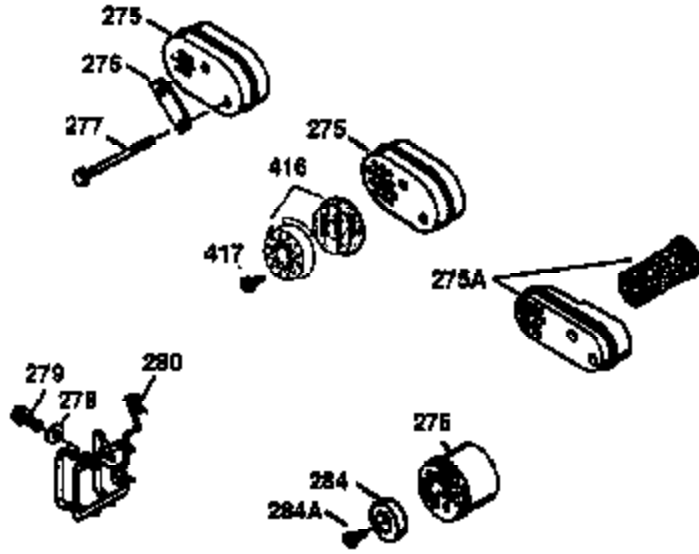

ILLUSTRATION SHOWS TYPICAL PARTS ONLY. ORDER BY PART NUMBER. PARTS NOT LISTED ARE SUPPLIED BY OEM.

VIEW 3 OF 3

Ref #	Part Number	Qty	Description
12A	36558	1	Breather Cover & Tube (Incl. 12B)
90	611112	1	Flywheel
110A	34084	1	Ground Wire
238	650932	2	Screw, 10-32 x 49/64"
239	34338	1	* Air Cleaner Gasket
241	35797	1	Air Cleaner Collar
245	35066	1	Air Cleaner Filter
250	35065	1	Air Cleaner Cover
325A	34246	1	Wire Clip
370K	36695	1	Starter Decal
900	0	1	Replacement Engine 750357B, order from 71-999
900	0		Replacement S/B NONE