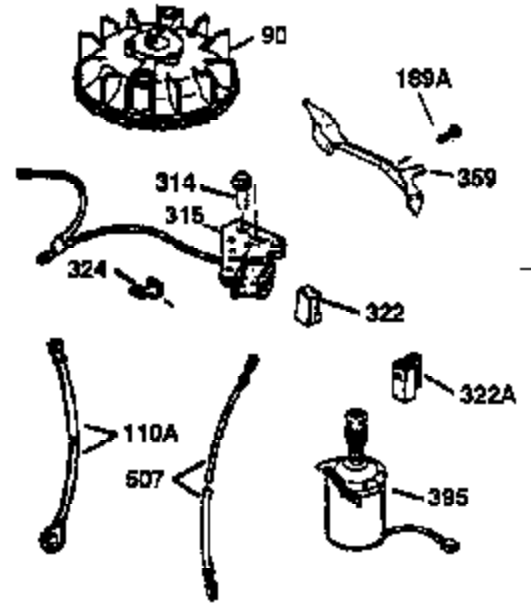

ILLUSTRATION SHOWS TYPICAL PARTS ONLY. ORDER BY PART NUMBER. PARTS NOT LISTED ARE SUPPLIED BY OEM.

VIEW 3 OF 3

Ref #	Part Number	Qty	Description
12A	36558	1	Breather Cover & Tube (Incl. 12B)
90	611112	1	Flywheel
110A	34084	1	Ground Wire
238	650932	2	Screw, 10-32 x 49/64"
239	34338	1	* Air Cleaner Gasket
241	35797	1	Air Cleaner Collar
245	35066	1	Air Cleaner Filter
250	35065	1	Air Cleaner Cover
325A	34246	1	Wire Clip
370K	36695	1	Starter Decal
900	0	1	Replacement Engine 750357B, order from 71-999
900	0		Replacement S/B NONE