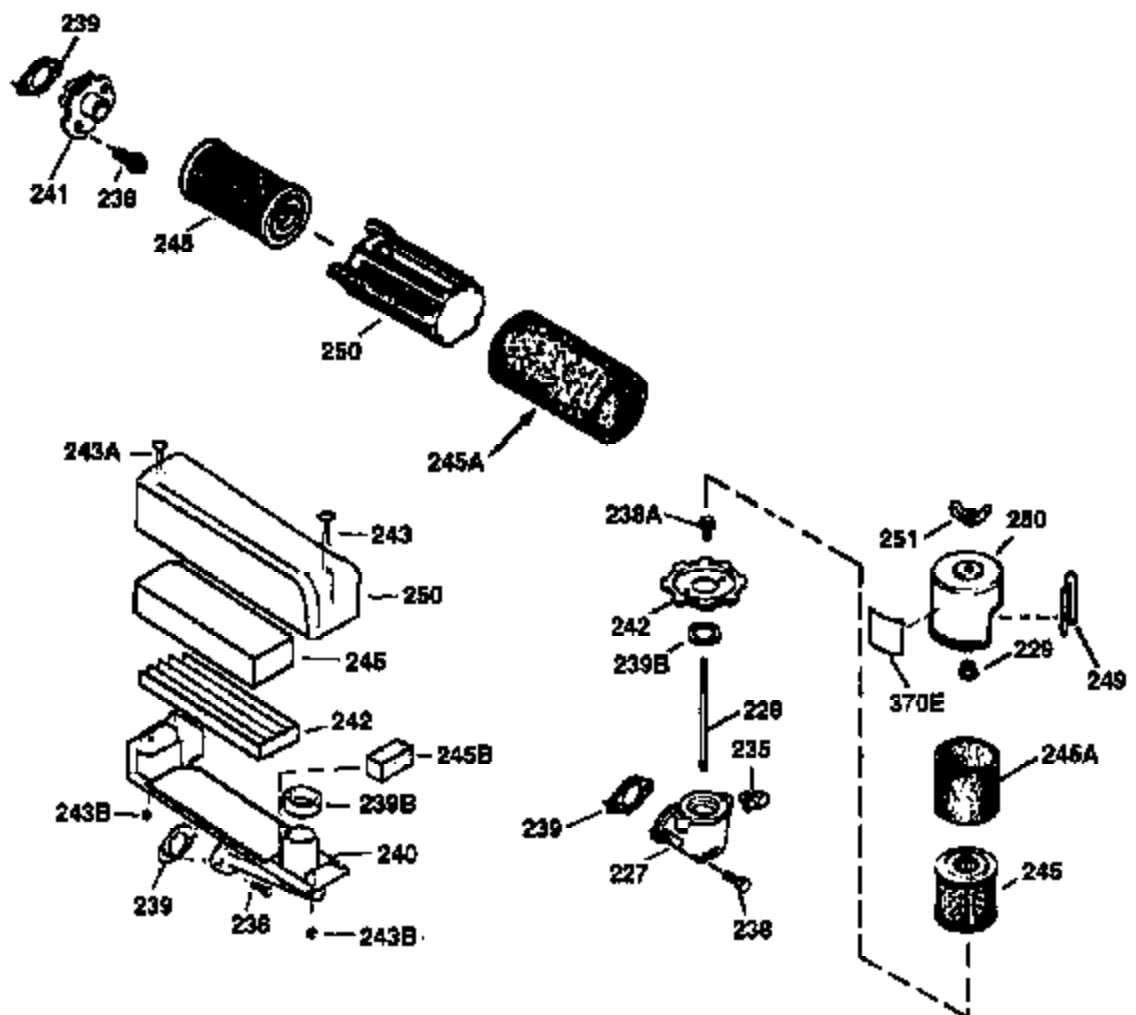

ILLUSTRATION SHOWS TYPICAL PARTS ONLY. ORDER BY PART NUMBER. PARTS NOT LISTED ARE SUPPLIED BY OEM.

VIEW 3 OF 3

Ref #	Part Number	Qty	Description
12A	36558	1	Breather Cover & Tube (Incl. 12B)
90	611112	1	Flywheel
134A	34657	1	Stop Lever Ass'y (Incl. 134B,134C,261)
134B	34438	1	Stop Lever Spring
134C	34439	1	Stop Lever Clip
238	650932	2	Screw, 10-32 x 49/64"
239	34338	1	* Air Cleaner Gasket
241	35797	1	Air Cleaner Collar
245	35066	1	Air Cleaner Filter
250	35065	1	Air Cleaner Cover
275	36456A	1	Muffler (Incl. 277)
275A	36664	1	Spark Arrestor Muffler (Optional) (Incl. 284,284A,416,417)
277	650988	2	Screw, 1/4-20 x 2-5/16"
284A	650760	1	Screw, 8-32 x 3/8" (Optional)
284	36663	1	Muffler Deflector (Incl. 284A)(Optional)
370F	34407	1	Stop Decal
370K	36695	1	Starter Decal
416	36085	1	Spark Arrestor Kit (Incl. 417)(Optional)
417	650760	1	Screw, 8-32 x 3/8" (Optional)