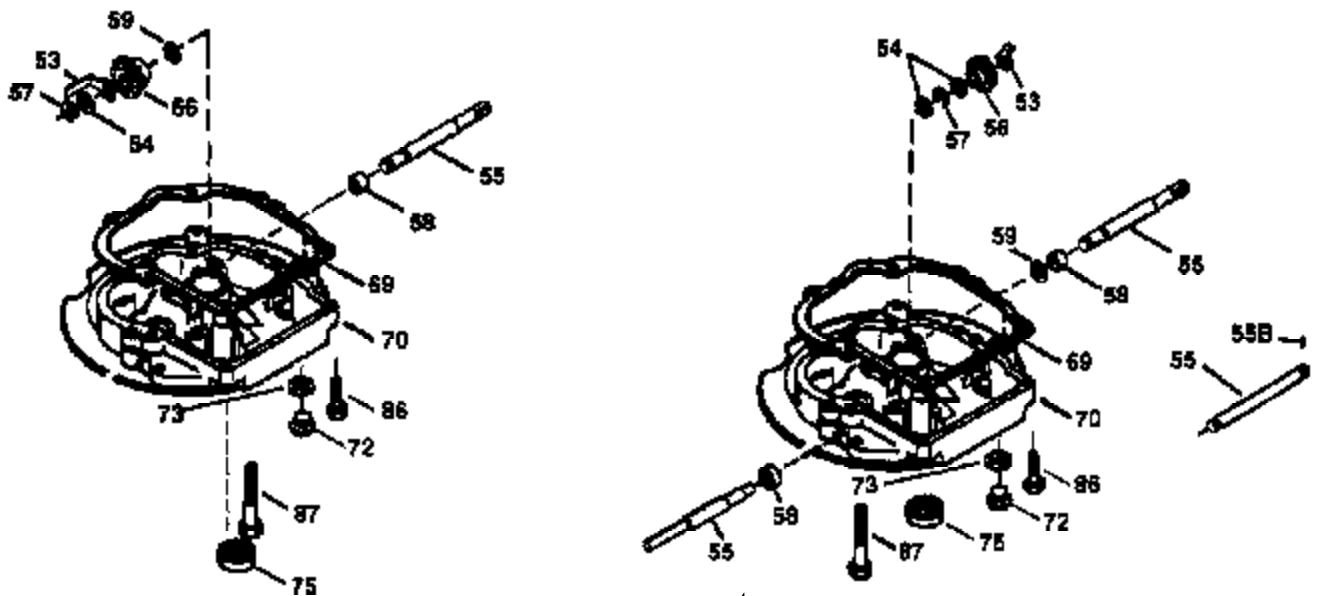

ILLUSTRATION SHOWS TYPICAL PARTS ONLY. ORDER BY PART NUMBER. PARTS NOT LISTED ARE SUPPLIED BY OEM.

VIEW 2 OF 3

Ref #	Part Number	Qty	Description
12A	36558	1	Breather Cover & Tube (Incl. 12B)
19	31361	1	Extension Spring
53	31745	1	Tang Washer
54	31747	1	Washer
55	33774	1	P.T.O. Shaft
56	33401	1	R.H. Worm Gear
57	31749	1	Retainer Ring
58	31744	1	Oil Seal
59	31787	1	Washer
69	35261	1	* Mounting Flange Gasket
70	35609A	1	Mounting Flange (Incl.58,72 thru 83,3 11)
72	36083	1	Oil Drain Plug
75	26208	1	Oil Seal
86	650488	5	Screw, 1/4-20 x 1-1/4"
87	650492	1	Screw, 1/4-20 x 2-1/4"
134C	34439	1	Stop Lever Clip
134B	34438	1	Stop Lever Spring
134A	34657	1	Stop Lever Ass'y (Incl. 134B,134C,261)
182	6201	2	Screw, 1/4-28 x 7/8"
185	36544	1	Intake Pipe
186	32653	1	Governor Link
216	33086	1	R.P.M. Adjusting Lever
223	650451	2	Screw, 1/4-20 x 1"
238	650932	2	Screw, 10-32 x 49/64"
239	34338	1	* Air Cleaner Gasket
245	35066	1	Air Cleaner Filter
250	35065	1	Air Cleaner Cover
287	650926	2	Screw, 8-32 x 21/64"
300	32170B	1	Fuel Tank (Incl. 292 & 301)
301	33032	1	Fuel Cap
370F	34407	1	Stop Decal
370K	36695	1	Starter Decal
390	590732	1	Rewind Starter (NOTE: This engine could have been built with 590738 starter. Refer to the design of the rope pulley strength ribs for part identification. Individual starter parts do not interchange.