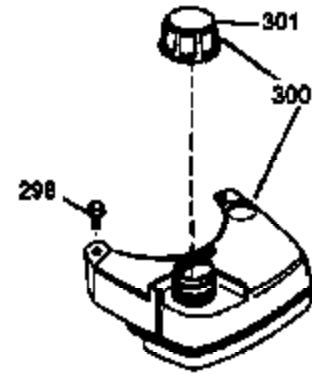

ILLUSTRATION SHOWS TYPICAL PARTS ONLY. ORDER BY PART NUMBER. PARTS NOT LISTED ARE SUPPLIED BY OEM.

VIEW 2 OF 3

Ref #	Part Number	Qty	Description
12A	36558	1	Breather Cover & Tube (Incl. 12B)
19	31361	1	Extension Spring
53	31745	1	Tang Washer
54	31747	1	Washer
55	33774	1	P.T.O. Shaft
56	33401	1	R.H. Worm Gear
57	31749	1	Retainer Ring
58	31744	1	Oil Seal
59	31787	1	Washer
69	35261	1	* Mounting Flange Gasket
70	35609A	1	Mounting Flange (Incl.58,72 thru 83,3 11)
72	36083	1	Oil Drain Plug
75	26208	1	Oil Seal
86	650488	5	Screw, 1/4-20 x 1-1/4"
87	650492	1	Screw, 1/4-20 x 2-1/4"
134C	34439	1	Stop Lever Clip
134B	34438	1	Stop Lever Spring
134A	34657	1	Stop Lever Ass'y (Incl. 134B,134C,261)
182	6201	2	Screw, 1/4-28 x 7/8"
185	36544	1	Intake Pipe
186	32653	1	Governor Link
216	33086	1	R.P.M. Adjusting Lever
223	650451	2	Screw, 1/4-20 x 1"
238	650932	2	Screw, 10-32 x 49/64"
239	34338	1	* Air Cleaner Gasket
245	35066	1	Air Cleaner Filter
250	35065	1	Air Cleaner Cover
287	650926	2	Screw, 8-32 x 21/64"
300	32170B	1	Fuel Tank (Incl. 292 & 301)
301	33032	1	Fuel Cap
370F	34407	1	Stop Decal
370K	36695	1	Starter Decal
390	590732	1	Rewind Starter (NOTE: This engine could have been built with 590738 starter. Refer to the design of the rope pulley strength ribs for part identification. Individual starter parts do not interchange.