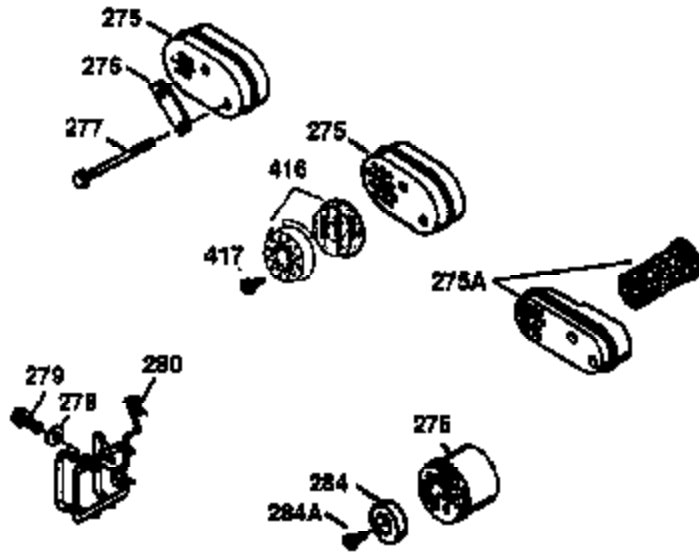

ILLUSTRATION SHOWS TYPICAL PARTS ONLY. ORDER BY PART NUMBER. PARTS NOT LISTED ARE SUPPLIED BY OEM.

VIEW 3 OF 3

Ref #	Part Number	Qty	Description
12A	36558	1	Breather Cover & Tube (Incl. 12B)
90	611112	1	Flywheel
134A	34657	1	Stop Lever Ass'y (Incl. 134B,134C,261)
134B	34438	1	Stop Lever Spring
134C	34439	1	Stop Lever Clip
238	650932	2	Screw, 10-32 x 49/64"
239	34338	1	* Air Cleaner Gasket
241	35797	1	Air Cleaner Collar
245	35066	1	Air Cleaner Filter
250	35065	1	Air Cleaner Cover
275	36456A	1	Muffler (Incl. 277)
275A	36664	1	Spark Arrestor Muffler (Optional) (Incl. 284,284A,416,417)
277	650988	2	Screw, 1/4-20 x 2-5/16"
284A	650760	1	Screw, 8-32 x 3/8" (Optional)
284	36663	1	Muffler Deflector (Incl. 284A)(Optional)
370F	34407	1	Stop Decal
370K	36695	1	Starter Decal
416	36085	1	Spark Arrestor Kit (Incl. 417)(Optional)
417	650760	1	Screw, 8-32 x 3/8" (Optional)