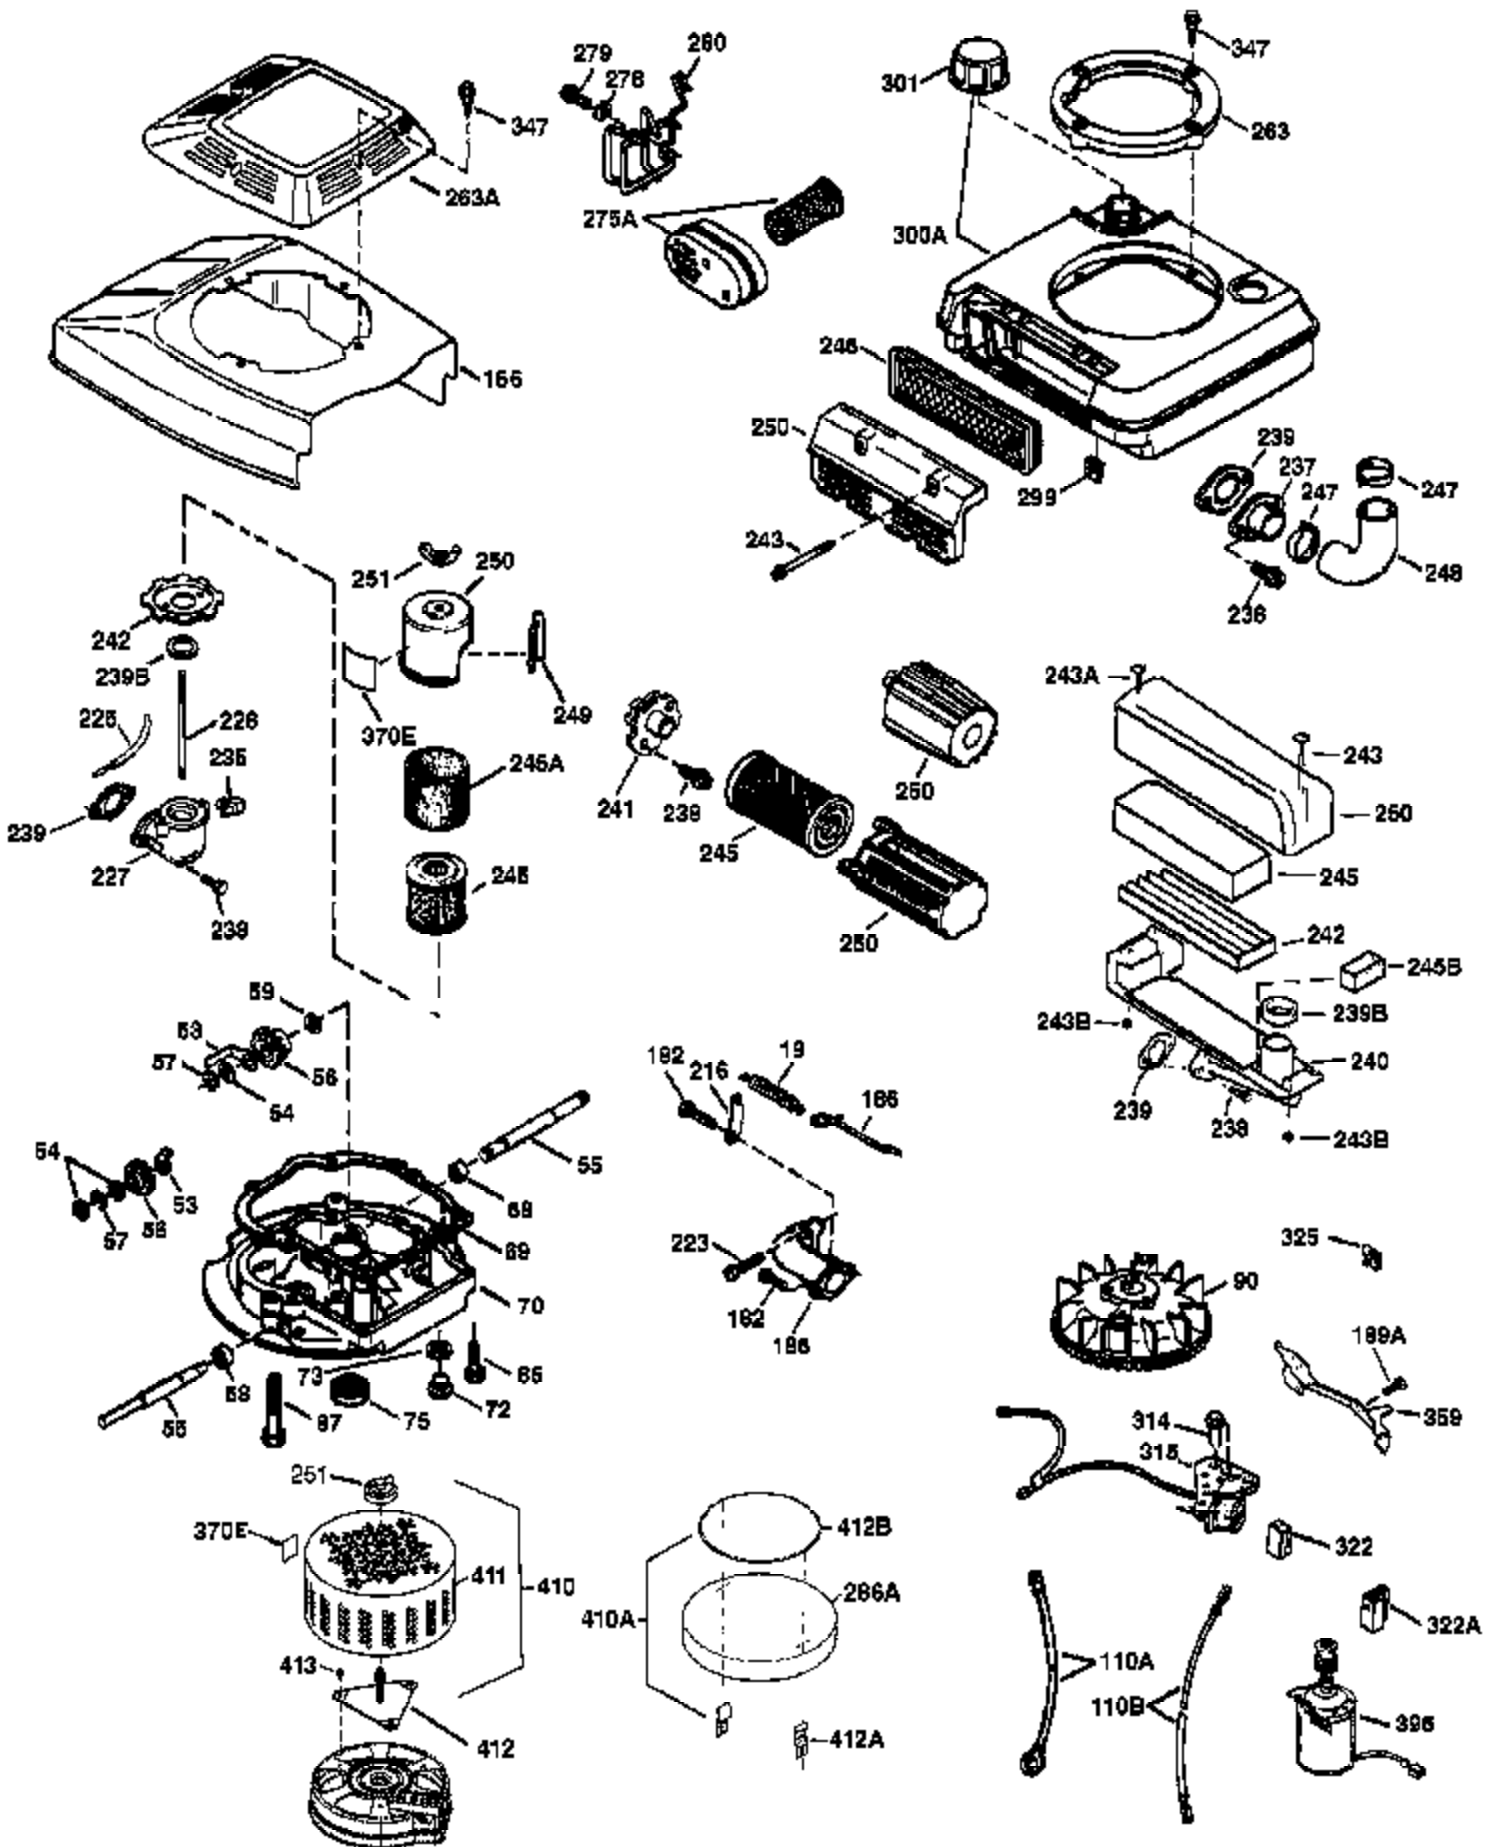

Ref #	Part Number	Qty	Description
19	31361	1	Extension Spring
53	31745	1	Tang Washer
54	31747	1	Washer
55	33774	1	P.T.O. Shaft
56	33401	1	R.H. Worm Gear
57	31749	1	Retaining Ring
58	31744	1	Oil Seal
59	31787	1	Washer
69	35261	1	* Mounting Flange Gasket
70	33521E	1	Mounting Flange (Incl.58,72 thru 83)
72	36083	1	Oil Drain Plug
75	26208	1	Oil Seal
86	650488	5	Screw, 1/4-20 x 1-1/4"
87	650492	1	Screw, 1/4-20 x 2-1/4"
90	611112	1	Flywheel
182	6201	2	Nut & Lock Washer, 1/4-28
185	36544	1	Intake Pipe
186	34337	1	Governor Link
206	610973	1	Terminal
223	650451	2	Screw, 1/4-20 x 1"
238	650932	2	Screw, 10-32 x 49/64"
239	34338	1	* Air Cleaner Gasket
241	35797	1	Air Cleaner Collar
245	35066	1	Air Cleaner Filter
250	35065	1	Air Cleaner Cover
275A	36664	1	Spark Arrestor Muffler (Optional) (Incl. 284,284A,416,417)
301	36246	1	Fuel Cap
380	632569	1	Carburetor (Incl. 184)