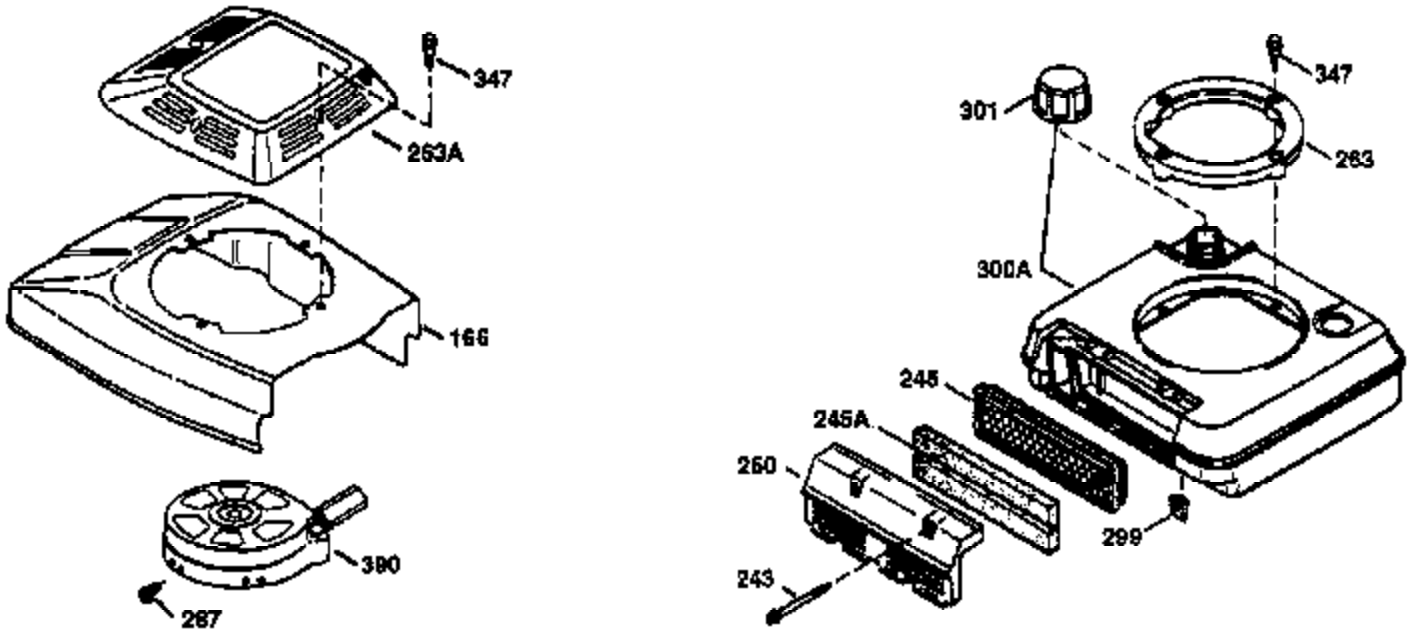

ILLUSTRATION SHOWS TYPICAL PARTS ONLY. ORDER BY PART NUMBER. PARTS NOT LISTED ARE SUPPLIED BY OEM.

VIEW 2 OF 3

Engine Parts List #2

Ref #	Part Number	Qty	Description
12A	36558	1	Breather Cover & Tube
19	36281	1	Extension Spring
69	35261	1	* Mounting Flange Gasket
70	32612C	1	Mounting Flange (Incl. 72 thru 83)
72	36083	1	Oil Drain Plug
75	27897	1	Oil Seal
86	650488	6	Screw, 1/4-20 x 1-1/4"
130B	650818	2	Screw, 5/16-18 x 1-1/2"
174A	651024	1	Stud
182	6201	2	Screw, 1/4-28 x 7/8"
185	31384A	1	Intake Pipe (Incl. 224)
186	34337	1	Governor Link
223	650451	2	Screw, 1/4-20 x 1"
238	650806	2	Screw, 10-32 x 5/8"
239	34338	1	* Air Cleaner Gasket
245	34340	1	Air Cleaner Filter
250	34341B	1	Air Cleaner Cover
279A	30063	2	Screw, 1/4-20 x 1/2"
287	650926	2	Screw, 8-32 x 21/64"
300	35586	1	Fuel Tank (Incl. 292 & 301)
301	36246	1	Fuel Cap
370K	36695	1	Starter Decal
390	590732	1	Rewind Starter (NOTE: This engine could have been built with 590738 starter).