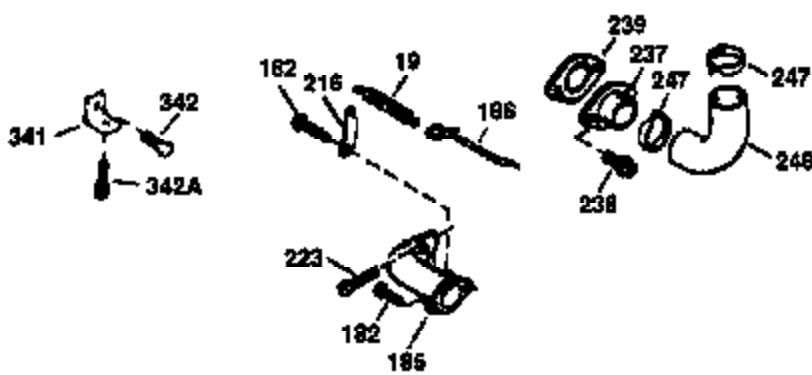

ILLUSTRATION SHOWS TYPICAL PARTS ONLY. ORDER BY PART NUMBER. PARTS NOT LISTED ARE SUPPLIED BY OEM.

VIEW 2 OF 3

Engine Parts List #2

Ref #	Part Number	Qty	Description
12A	36558	1	Breather Cover & Tube
19	36281	1	Extension Spring
69	35261	1	* Mounting Flange Gasket
70	32612C	1	Mounting Flange (Incl. 72 thru 83)
72	36083	1	Oil Drain Plug
75	27897	1	Oil Seal
86	650488	6	Screw, 1/4-20 x 1-1/4"
130B	650818	2	Screw, 5/16-18 x 1-1/2"
174A	651024	1	Stud
182	6201	2	Screw, 1/4-28 x 7/8"
185	31384A	1	Intake Pipe (Incl. 224)
186	34337	1	Governor Link
223	650451	2	Screw, 1/4-20 x 1"
238	650806	2	Screw, 10-32 x 5/8"
239	34338	1	* Air Cleaner Gasket
245	34340	1	Air Cleaner Filter
250	34341B	1	Air Cleaner Cover
279A	30063	2	Screw, 1/4-20 x 1/2"
287	650926	2	Screw, 8-32 x 21/64"
300	35586	1	Fuel Tank (Incl. 292 & 301)
301	36246	1	Fuel Cap
370K	36695	1	Starter Decal
390	590732	1	Rewind Starter (NOTE: This engine could have been built with 590738 starter).