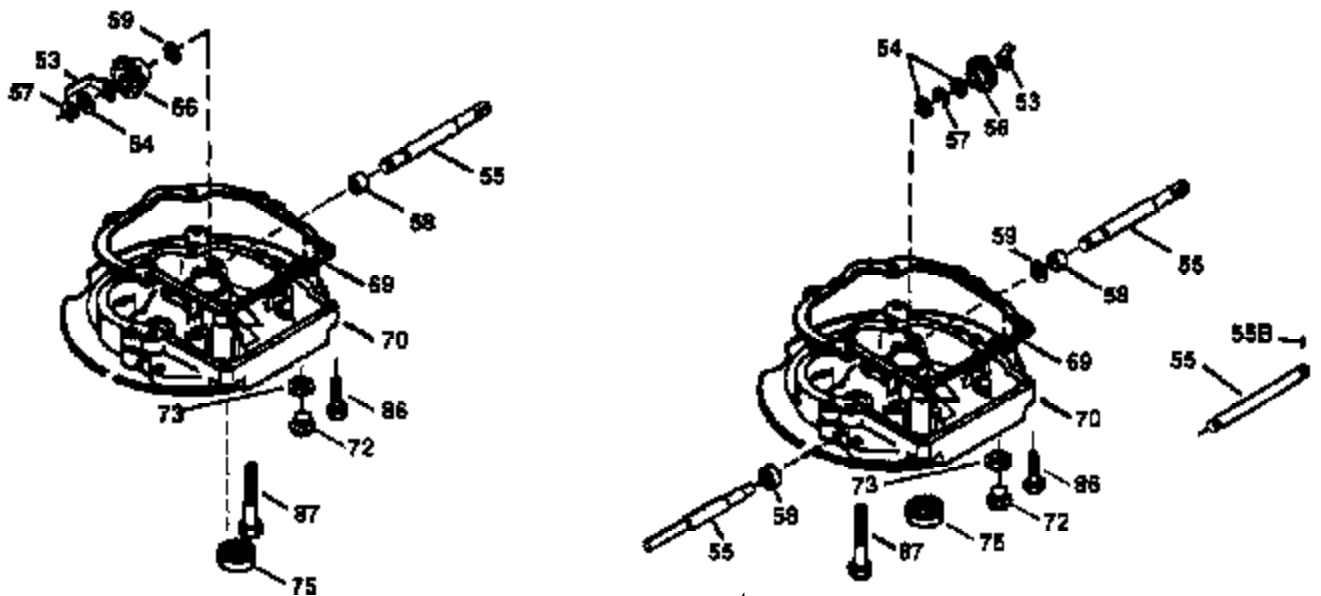

ILLUSTRATION SHOWS TYPICAL PARTS ONLY. ORDER BY PART NUMBER. PARTS NOT LISTED ARE SUPPLIED BY OEM.

VIEW 2 OF 3

Engine Parts List #2

Ref #	Part Number	Qty	Description
12A	36558	1	Breather Cover & Tube
19	36281	1	Extension Spring
69	35261	1	* Mounting Flange Gasket
70	32612C	1	Mounting Flange (Incl. 72 thru 83)
72	36083	1	Oil Drain Plug
75	27897	1	Oil Seal
86	650488	6	Screw, 1/4-20 x 1-1/4"
130B	650818	2	Screw, 5/16-18 x 1-1/2"
174A	651024	1	Stud
182	6201	2	Screw, 1/4-28 x 7/8"
185	31384A	1	Intake Pipe (Incl. 224)
186	34337	1	Governor Link
223	650451	2	Screw, 1/4-20 x 1"
238	650806	2	Screw, 10-32 x 5/8"
239	34338	1	* Air Cleaner Gasket
245	34340	1	Air Cleaner Filter
250	34341B	1	Air Cleaner Cover
279A	30063	2	Screw, 1/4-20 x 1/2"
287	650926	2	Screw, 8-32 x 21/64"
300	35586	1	Fuel Tank (Incl. 292 & 301)
301	36246	1	Fuel Cap
370K	36695	1	Starter Decal
390	590732	1	Rewind Starter (NOTE: This engine could have been built with 590738 starter).