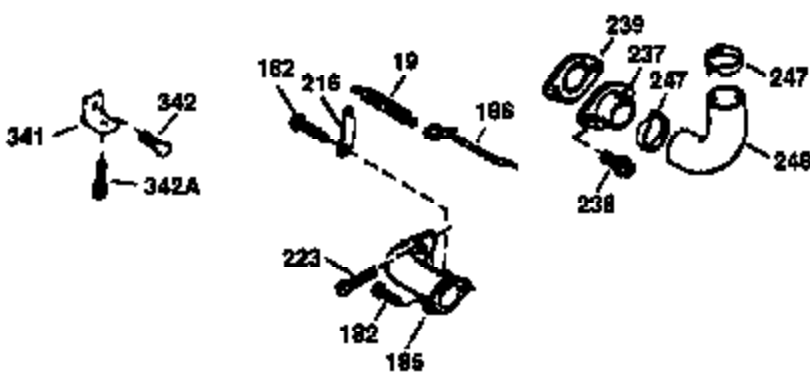

ILLUSTRATION SHOWS TYPICAL PARTS ONLY. ORDER BY PART NUMBER. PARTS NOT LISTED ARE SUPPLIED BY OEM.

VIEW 2 OF 3

Ref #	Part Number	Qty	Description
12A	36558	1	Breather Cover & Tube (Incl. 12B)
19	35998	1	Extension Spring
69	35261	1	* Mounting Flange Gasket
70	34311D	1	Mounting Flange (Incl. 72 thru 83)
72	36083	1	Oil Drain Plug
75	27897	1	Oil Seal
86	650488	6	Screw, 1/4-20 x 1-1/4"
166	36600	1	Engine Shroud
182	6201	2	Screw, 1/4-28 x 7/8"
185	36544	1	Intake Pipe
186	36255	1	Governor Link
223	650451	2	Screw, 1/4-20 x 1"
238	650932	2	Screw, 10-32 x 49/64"
239	34338	1	* Air Cleaner Gasket
245	35066	1	Air Cleaner Filter
250	35986	1	Air Cleaner Cover
287	650926	2	Screw, 8-32 x 21/64"
300	35586	1	Fuel Tank (Incl. 292 & 301)
301	36246	1	Fuel Cap
347	650898A	3	Screw, 10-32 x 27/32"
390	590702	1	Rewind Starter (NOTE: This engine could have been built with 590739 starter. Refer to the design of the rope pulley strength ribs for part identification. Individual starter parts do not interchange. Refer to service bulletin 116).