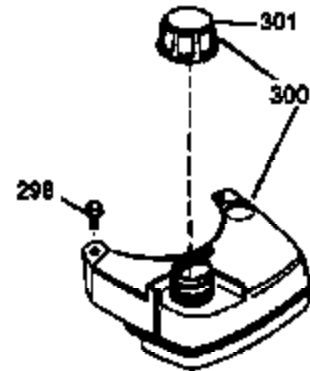

ILLUSTRATION SHOWS TYPICAL PARTS ONLY. ORDER BY PART NUMBER. PARTS NOT LISTED ARE SUPPLIED BY OEM.

VIEW 2 OF 3

Ref #	Part Number	Qty	Description
12A	36558	1	Breather Cover & Tube (Incl. 12B)
19	35998	1	Extension Spring
69	35261	1	* Mounting Flange Gasket
70	34311D	1	Mounting Flange (Incl. 72 thru 83)
72	36083	1	Oil Drain Plug
75	27897	1	Oil Seal
86	650488	6	Screw, 1/4-20 x 1-1/4"
166	36600	1	Engine Shroud
182	6201	2	Screw, 1/4-28 x 7/8"
185	36544	1	Intake Pipe
186	36255	1	Governor Link
223	650451	2	Screw, 1/4-20 x 1"
238	650932	2	Screw, 10-32 x 49/64"
239	34338	1	* Air Cleaner Gasket
245	35066	1	Air Cleaner Filter
250	35986	1	Air Cleaner Cover
287	650926	2	Screw, 8-32 x 21/64"
300	35586	1	Fuel Tank (Incl. 292 & 301)
301	36246	1	Fuel Cap
347	650898A	3	Screw, 10-32 x 27/32"
390	590702	1	Rewind Starter (NOTE: This engine could have been built with 590739 starter. Refer to the design of the rope pulley strength ribs for part identification. Individual starter parts do not interchange. Refer to service bulletin 116).