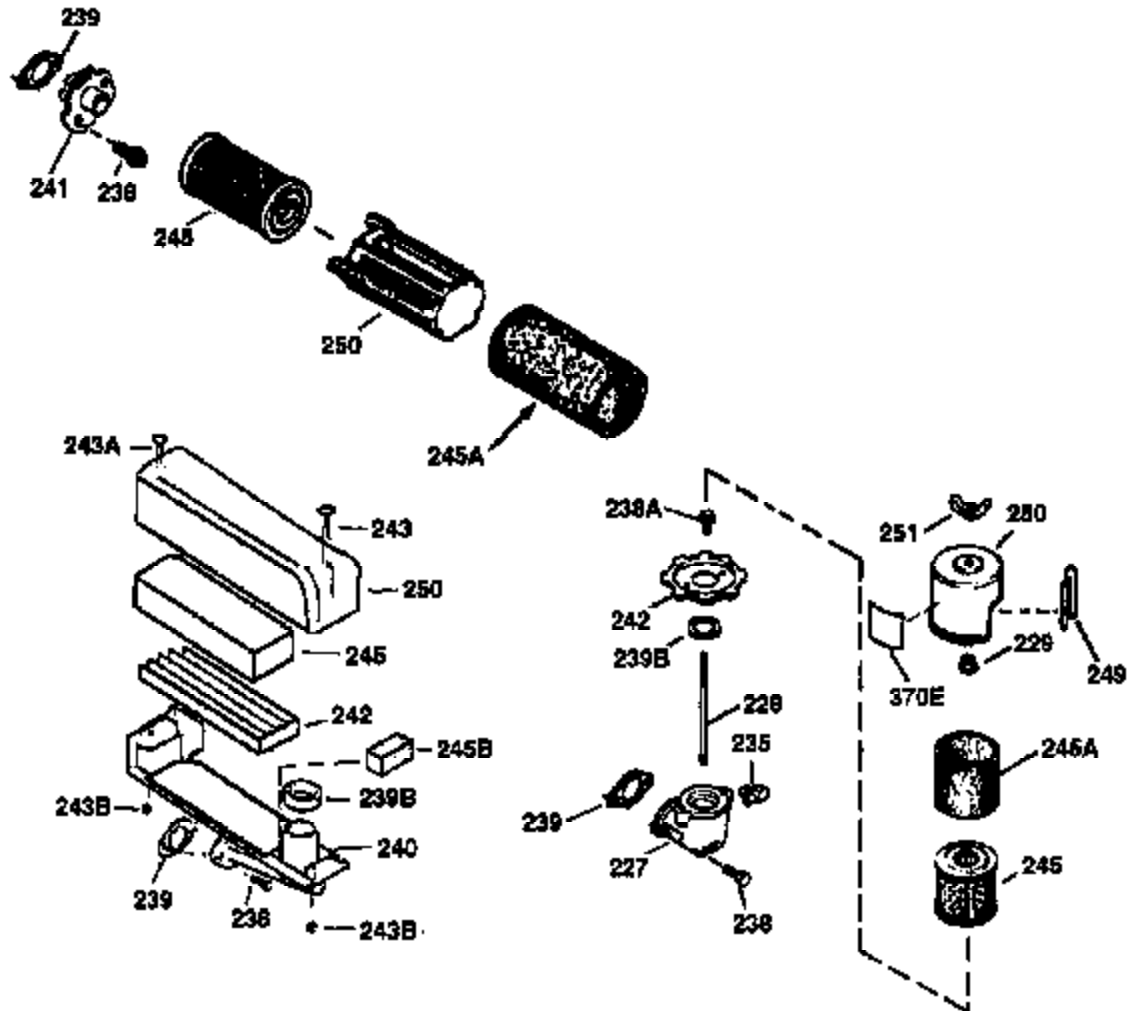

ILLUSTRATION SHOWS TYPICAL PARTS ONLY. ORDER BY PART NUMBER. PARTS NOT LISTED ARE SUPPLIED BY OEM.

VIEW 3 OF 3

Ref #	Part Number	Qty	Description
12A	36558	1	Breather Cover & Tube (Incl. 12B)
90	611112	1	Flywheel
238	650932	2	Screw, 10-32 x 49/64"
239	34338	1	* Air Cleaner Gasket
241	35797	1	Air Cleaner Collar
245	35066	1	Air Cleaner Filter
250	35986	1	Air Cleaner Cover
275	36473	1	Muffler (Incl. 277)
277	650988	2	Screw, 1/4-20 x 2-5/16"
416	36085	1	Spark Arrestor Kit (Incl. 417)(Optional)
417	650760	1	Screw, 8-32 x 3/8" (Optional)