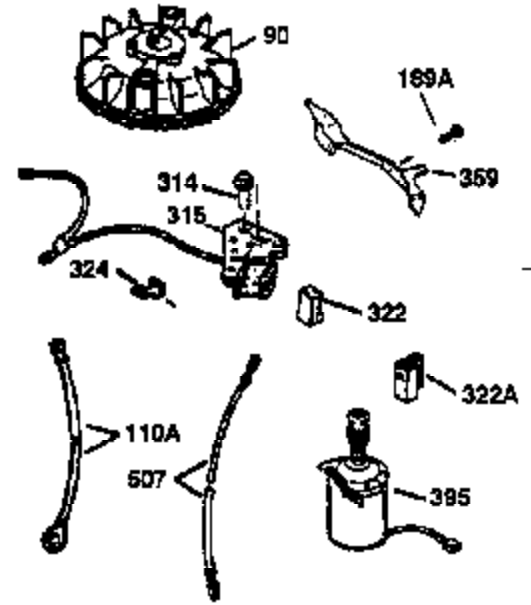

ILLUSTRATION SHOWS TYPICAL PARTS ONLY. ORDER BY PART NUMBER. PARTS NOT LISTED ARE SUPPLIED BY OEM.

VIEW 3 OF 3

Ref #	Part Number	Qty	Description
12A	36558	1	Breather Cover & Tube (Incl. 12B)
90	611112	1	Flywheel
238	650932	2	Screw, 10-32 x 49/64"
239	34338	1	* Air Cleaner Gasket
241	35797	1	Air Cleaner Collar
245	35066	1	Air Cleaner Filter
250	35986	1	Air Cleaner Cover
275	36473	1	Muffler (Incl. 277)
277	650988	2	Screw, 1/4-20 x 2-5/16"
416	36085	1	Spark Arrestor Kit (Incl. 417)(Optional)
417	650760	1	Screw, 8-32 x 3/8" (Optional)