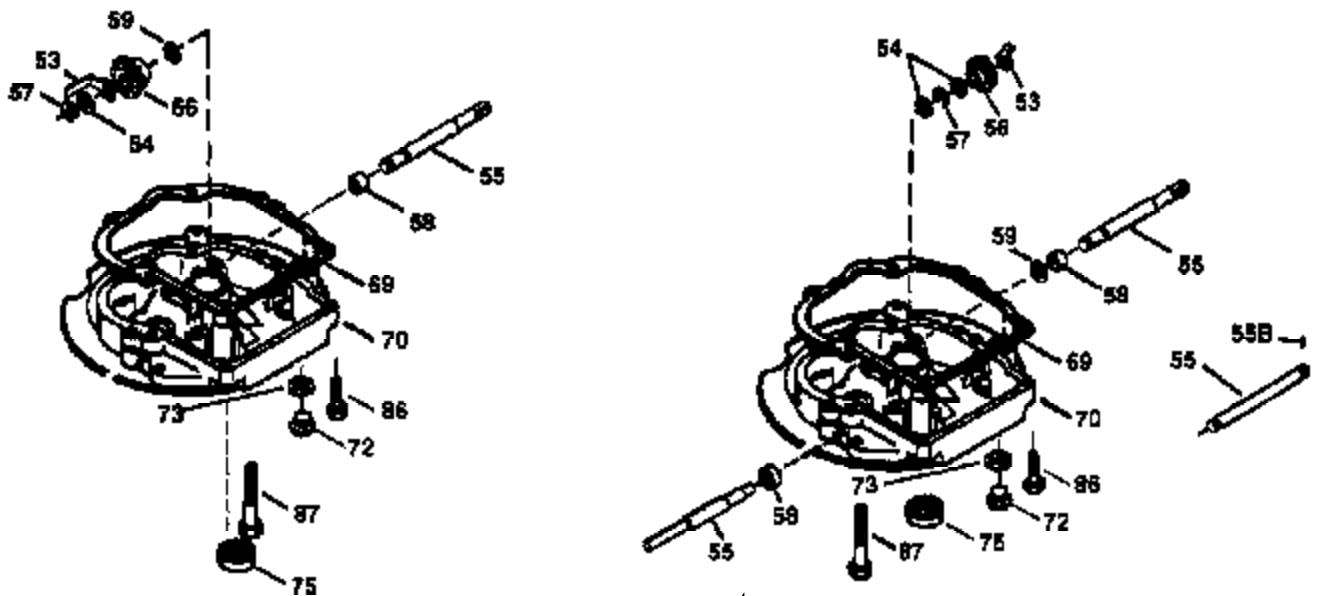

ILLUSTRATION SHOWS TYPICAL PARTS ONLY. ORDER BY PART NUMBER. PARTS NOT LISTED ARE SUPPLIED BY OEM.

VIEW 2 OF 3

Ref #	Part Number	Qty	Description
12A	36558	1	Breather Cover & Tube (Incl. 12B)
19	35998	1	Extension Spring
69	35261	1	* Mounting Flange Gasket
70	34311D	1	Mounting Flange (Incl. 72 thru 83)
72	36083	1	Oil Drain Plug
75	27897	1	Oil Seal
86	650488	6	Screw, 1/4-20 x 1-1/4"
166	36600	1	Engine Shroud
182	6201	2	Screw, 1/4-28 x 7/8"
185	36544	1	Intake Pipe
186	36255	1	Governor Link
223	650451	2	Screw, 1/4-20 x 1"
238	650932	2	Screw, 10-32 x 49/64"
239	34338	1	* Air Cleaner Gasket
245	35066	1	Air Cleaner Filter
250	35986	1	Air Cleaner Cover
287	650926	2	Screw, 8-32 x 21/64"
300	35586	1	Fuel Tank (Incl. 292 & 301)
301	36246	1	Fuel Cap
347	650898A	3	Screw, 10-32 x 27/32"
390	590702	1	Rewind Starter (NOTE: This engine could have been built with 590739 starter. Refer to the design of the rope pulley strength ribs for part identification. Individual starter parts do not interchange. Refer to service bulletin 116).