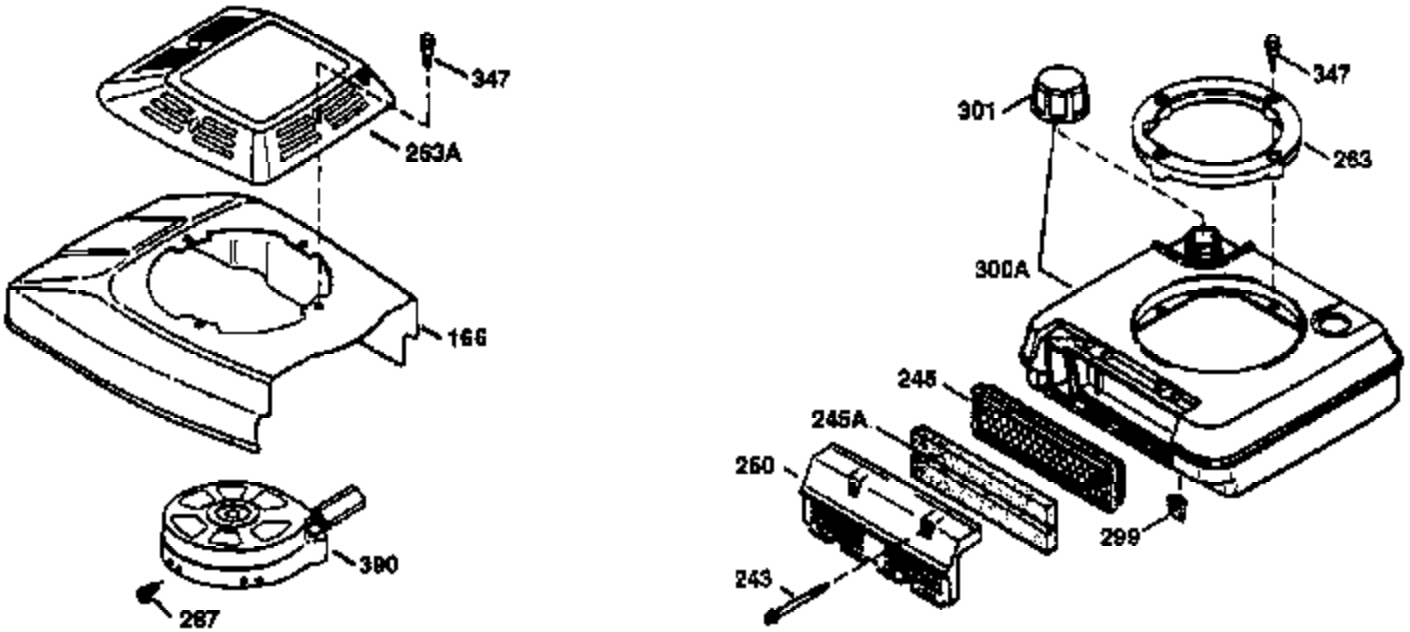

ILLUSTRATION SHOWS TYPICAL PARTS ONLY. ORDER BY PART NUMBER. PARTS NOT LISTED ARE SUPPLIED BY OEM.

VIEW 2 OF 3

Ref #	Part Number	Qty	Description
12A	36558	1	Breather Cover & Tube (Incl. 12B)
19	35998	1	Extension Spring
69	35261	1	* Mounting Flange Gasket
70	34311D	1	Mounting Flange (Incl. 72 thru 83)
72	36083	1	Oil Drain Plug
75	27897	1	Oil Seal
86	650488	6	Screw, 1/4-20 x 1-1/4"
166	36600	1	Engine Shroud
182	6201	2	Screw, 1/4-28 x 7/8"
185	36544	1	Intake Pipe
186	36255	1	Governor Link
223	650451	2	Screw, 1/4-20 x 1"
238	650932	2	Screw, 10-32 x 49/64"
239	34338	1	* Air Cleaner Gasket
245	35066	1	Air Cleaner Filter
250	35986	1	Air Cleaner Cover
287	650926	2	Screw, 8-32 x 21/64"
300	35586	1	Fuel Tank (Incl. 292 & 301)
301	36246	1	Fuel Cap
347	650898A	3	Screw, 10-32 x 27/32"
390	590702	1	Rewind Starter (NOTE: This engine could have been built with 590739 starter. Refer to the design of the rope pulley strength ribs for part identification. Individual starter parts do not interchange. Refer to service bulletin 116).