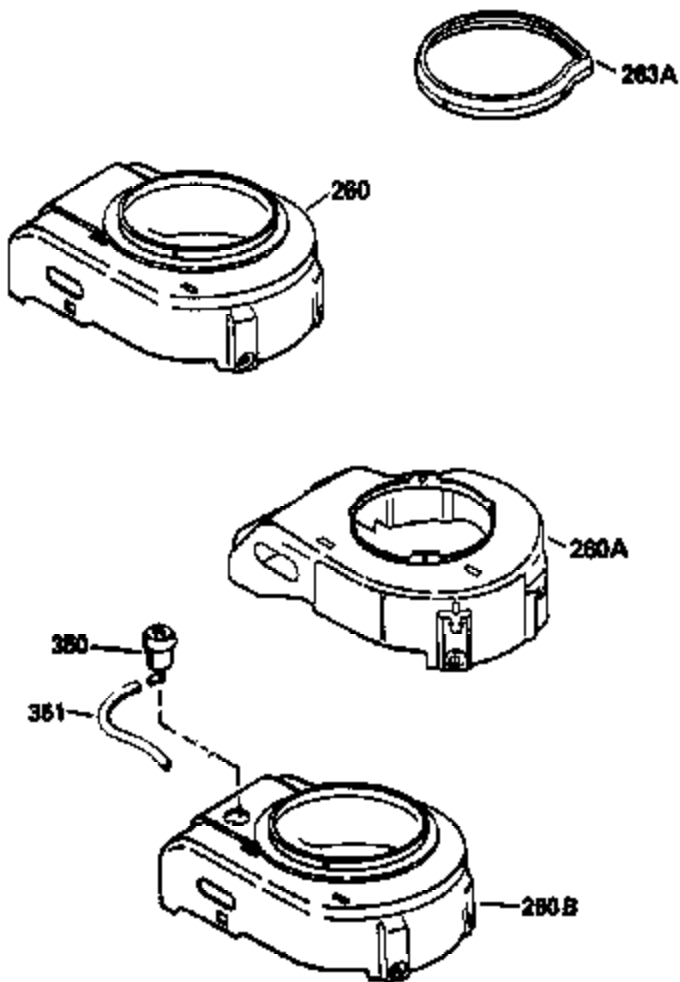

ILLUSTRATION SHOWS TYPICAL PARTS ONLY. ORDER BY PART NUMBER. PARTS NOT LISTED ARE SUPPLIED BY OEM.

Ref #	Part Number	Qty	Description
12B	34695	1	Breather Tube Elbow
12A	36558	1	Breather Cover & Tube (Incl. 12B)
40	36073	1	Piston, Pin & Ring Set (Std.)
40	36074	1	Piston, Pin & Ring Set (.010" OS)
40	36075	1	Piston, Pin & Ring Set (.020" OS)
69	35261	1	* Mounting Flange Gasket
72	36083	1	Oil Drain Plug
75	27897	1	Oil Seal
86	650488	6	Screw, 1/4-20 x 1-1/4"
166	36600	1	Engine Shroud
238	650932	2	Screw, 10-32 x 49/64"
239	34338	1	* Air Cleaner Gasket
241	35797	1	Air Cleaner Collar
250	35986	1	Air Cleaner Cover
260	36599	1	Blower Housing
275	36473	1	Muffler (Incl. 277)
300	35586	1	Fuel Tank (Incl. 292 & 301)
301	35355	1	Fuel Cap
370A	36261	1	Lubrication Decal
380	632078A	1	Carburetor (Incl. 184)
416	36085	1	Spark Arrestor Kit (Incl. 417)(Optional)
417	650760	1	Screw, 8-32 x 3/8" (Optional)