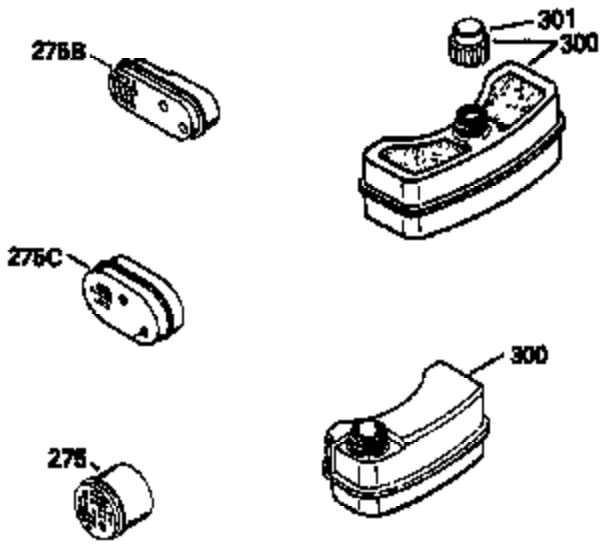

ILLUSTRATION SHOWS TYPICAL PARTS ONLY. ORDER BY PART NUMBER. PARTS NOT LISTED ARE SUPPLIED BY OEM.

Ref #	Part Number	Qty	Description
12B	34695	1	Breather Tube Elbow
12A	36558	1	Breather Cover & Tube (Incl. 12B)
40	36073	1	Piston, Pin & Ring Set (Std.)
40	36074	1	Piston, Pin & Ring Set (.010" OS)
40	36075	1	Piston, Pin & Ring Set (.020" OS)
69	35261	1	* Mounting Flange Gasket
72	36083	1	Oil Drain Plug
75	27897	1	Oil Seal
86	650488	6	Screw, 1/4-20 x 1-1/4"
166	36600	1	Engine Shroud
238	650932	2	Screw, 10-32 x 49/64"
239	34338	1	* Air Cleaner Gasket
241	35797	1	Air Cleaner Collar
250	35986	1	Air Cleaner Cover
260	36599	1	Blower Housing
275	36473	1	Muffler (Incl. 277)
300	35586	1	Fuel Tank (Incl. 292 & 301)
301	35355	1	Fuel Cap
370A	36261	1	Lubrication Decal
380	632078A	1	Carburetor (Incl. 184)
416	36085	1	Spark Arrestor Kit (Incl. 417)(Optional)
417	650760	1	Screw, 8-32 x 3/8" (Optional)