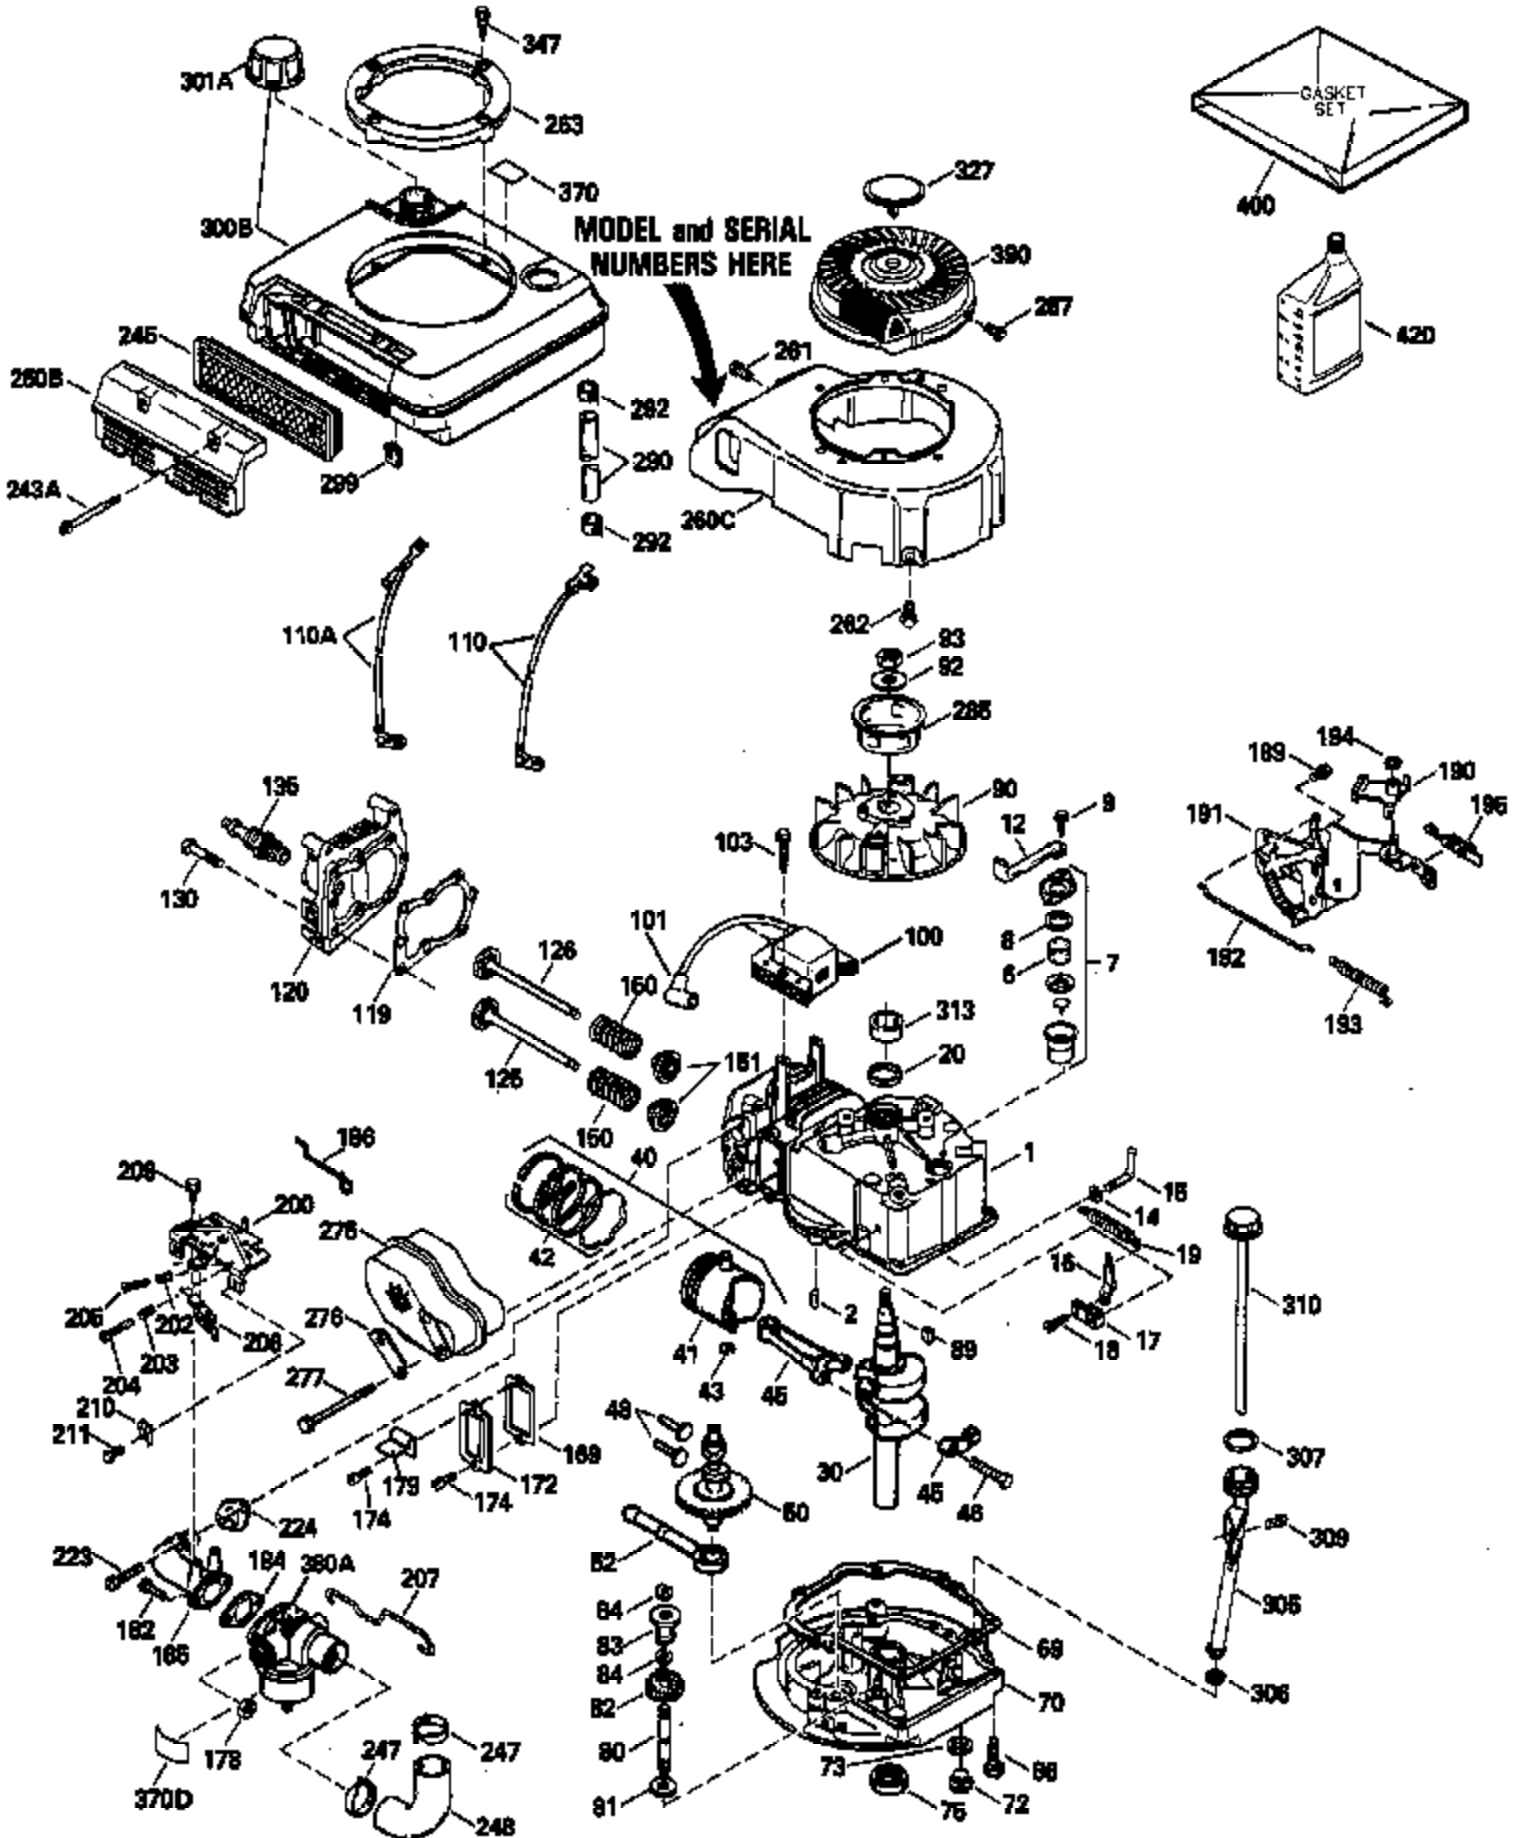

ILLUSTRATION SHOWS TYPICAL PARTS ONLY. ORDER BY PART NUMBER. PARTS NOT LISTED ARE SUPPLIED BY OEM.

Engine Parts List #1

Ref #	Part Number	Qty	Description
1	36478A	1	Cylinder (Incl. 2,7,20 & 125)
2	26727	2	Dowel Pin
6	33734	1	Breather Element
7	36557	1	Breather Ass'y. (Incl. 6 & 12A)
12B	34695	1	Breather Tube Elbow
12A	36558	1	Breather Cover & Tube (Incl. 12B)
14	28277	1	Washer
15	30589	1	Governor Rod (Incl. 14)
16	32651	1	Governor Lever
17	31335	1	Governor Lever Clamp
18	650548	1	Screw, 8-32 x 5/16"
19	35998	1	Extension Spring
20	32600	1	Oil Seal
30	36215A	1	Crankshaft
40	36073	1	Piston, Pin & Ring Set (Std.)
40	36074	1	Piston, Pin & Ring Set (.010" OS)
40	36075	1	Piston, Pin & Ring Set (.020" OS)
41	36070	1	Piston & Pin Ass'y. (Std.) (Incl. 43)
41	36071	1	Piston & Pin Ass'y. (.010" OS) (Incl. 43)
41	36072	1	Piston & Pin Ass'y. (.020" OS) (Incl. 43)
42	36076	1	Ring Set (Std.)
42	36077	1	Ring Set (.010" OS)
42	36078	1	Ring Set (.020" OS)
43	20381	2	Piston Pin Retaining Ring
45	30963B	1	Connecting Rod Ass'y. (Incl. 46)
46	32610A	2	Connecting Rod Bolt
48	27241	2	Valve Lifter
50	35992	1	Camshaft (MCR)
52	29914	1	Oil Pump Ass'y.
69	35261	1	* Mounting Flange Gasket
70	34311D	1	Mounting Flange (Incl. 72 thru 83)
72	36083	1	Oil Drain Plug
75	27897	1	Oil Seal
80	30574A	1	Governor Shaft
81	30590A	1	Washer
82	30591	1	Governor Gear Ass'y.(Incl. 81)
83	30588A	1	Governor Spool
86	650488	6	Screw, 1/4-20 x 1-1/4"
89	611004	1	Flywheel Key
90	611112	1	Flywheel
92	650815	1	Belleville Washer
93	650816	1	Flywheel Nut
100	34443A	1	Solid State Ignition
101	610118	1	Spark Plug Cover
103	651007	2	Screw, Torx T-15, 10-24 x 15/16"
110	34961	1	Ground Wire
119	36477	1	* Cylinder Head Gasket
120	36476	1	Cylinder Head
125	36471	1	Exhaust Valve (Std.) (Incl. 151)
125	36472	1	Exhaust Valve (1/32" OS) (Incl. 151)
126	29314B	1	Intake Valve (Std.) (Incl. 151)
126	29315C	1	Intake Valve (1/32" OS) (Incl. 151)
130	6021A	8	Screw, 5/16-18 x 1-1/2"
135	35395	1	Resistor Spark Plug (RJ19LM)
150	35991	2	Valve Spring
151	31673	2	Valve Spring Cap
166	36600	1	Engine Shroud
169	27234A	1	* Valve Cover Gasket