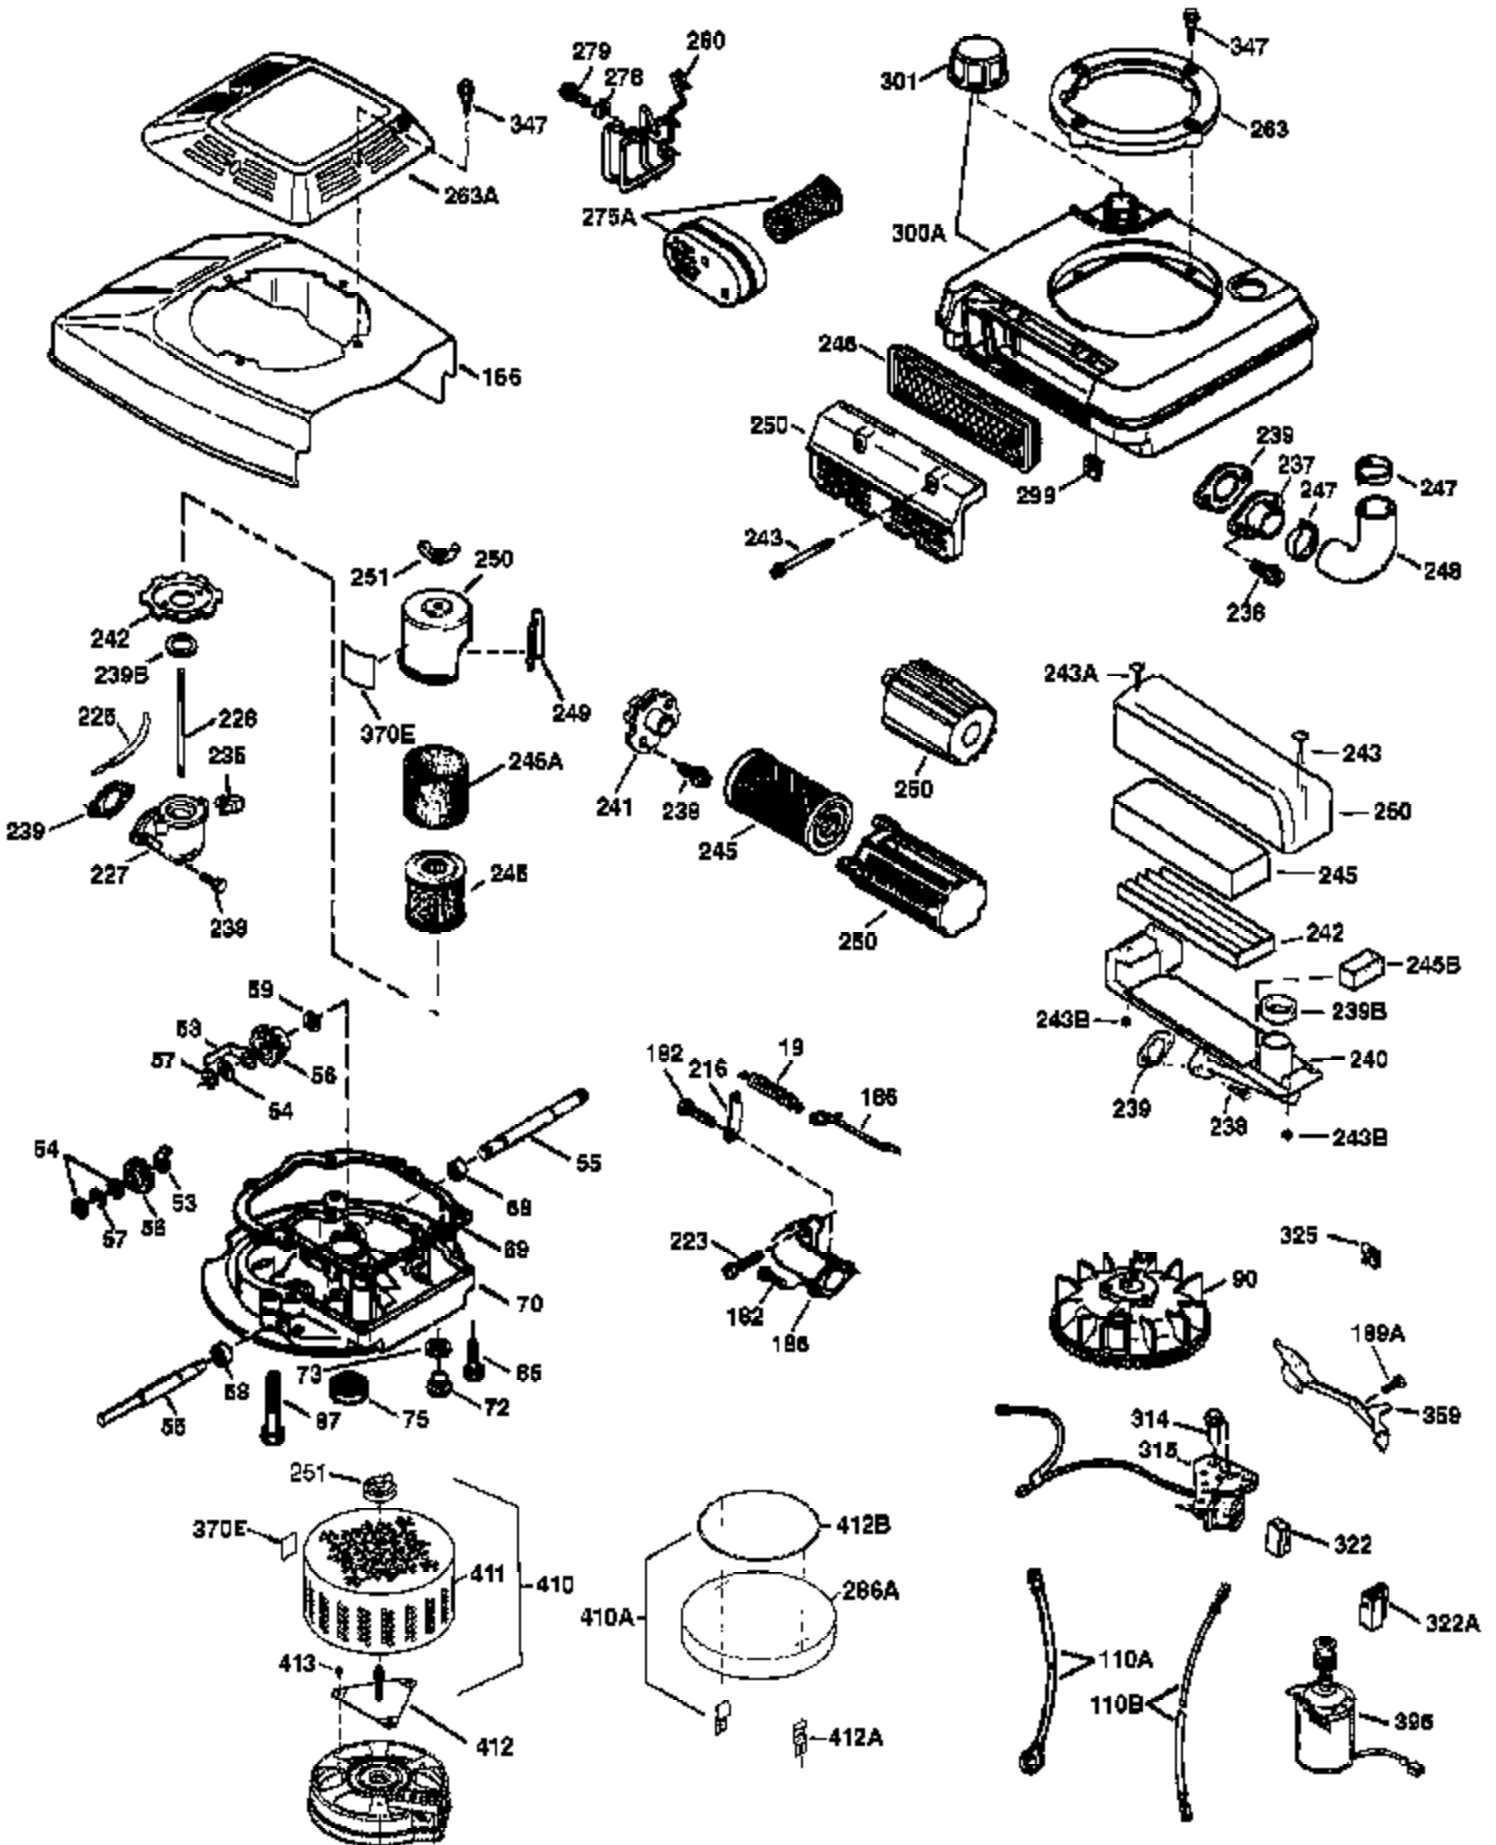

Ref #	Part Number	Qty	Description
19	36281	1	Extension Spring
69	35261	1	* Mounting Flange Gasket
70	34311D	1	Mounting Flange (Incl. 72 thru 83)
72	36083	1	Oil Drain Plug
75	27897	1	Oil Seal
86	650488	6	Screw, 1/4-20 x 1-1/4"
90	611123	1	Flywheel
182	6201	2	Screw, 1/4-28 x 7/8"
185	31384A	1	Intake Pipe (Incl. 224)
186	34337	1	Governor Link
206	610973	1	Terminal
223	650451	2	Screw, 1/4-20 x 1"
238	650806	2	Screw, 10-32 x 5/8"
239	34338	1	* Air Cleaner Gasket
240	34858	1	Air Cleaner Body
245	34340	1	Air Cleaner Filter
250	34341B	1	Air Cleaner Cover
301	33032	1	Fuel Cap
380	632646	1	Carburetor (Incl. 184)