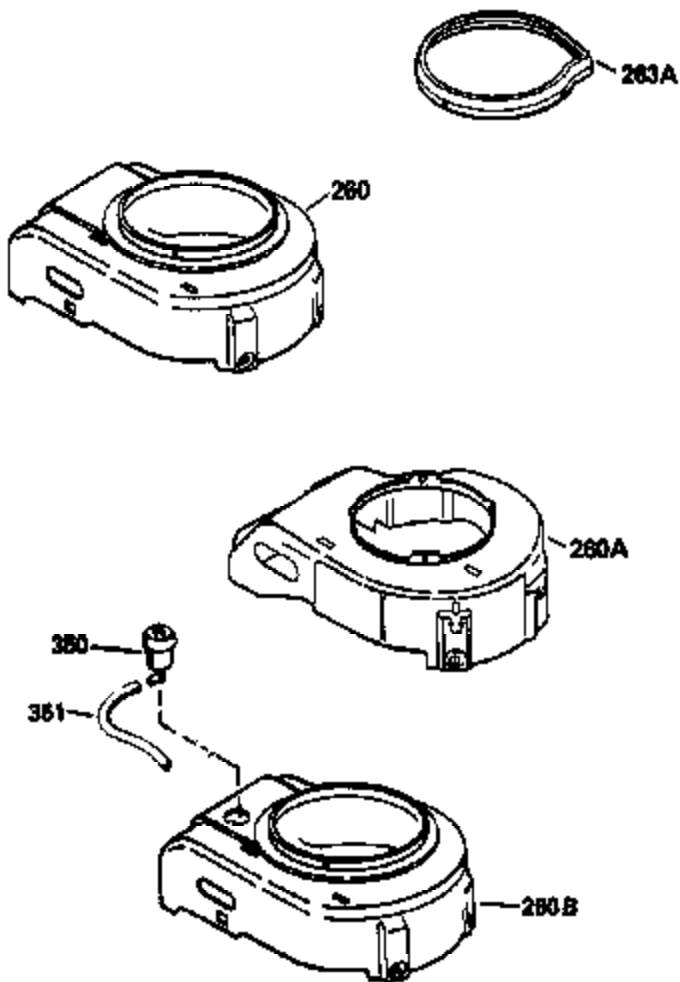

ILLUSTRATION SHOWS TYPICAL PARTS ONLY. ORDER BY PART NUMBER. PARTS NOT LISTED ARE SUPPLIED BY OEM.

Engine Parts List #2

Ref #	Part Number	Qty	Description
40	36073	1	Piston, Pin & Ring Set (Std.)
40	36074	1	Piston, Pin & Ring Set (.010" OS)
40	36075	1	Piston, Pin & Ring Set (.020" OS)
69	35261	1	* Mounting Flange Gasket
72	36083	1	Oil Drain Plug
72A	28534	1	Oil Drain Plug
75	27897	1	Oil Seal
86	650488	6	Screw, 1/4-20 x 1-1/4"
215	32410	1	Control Knob
238	650806	2	Screw, 10-32 x 5/8"
239	34338	1	* Air Cleaner Gasket
240	34858	1	Air Cleaner Body
250	34341B	1	Air Cleaner Cover
260	35526	1	Blower Housing
275	36473	1	Muffler (Incl. 277)
298	28763	3	Screw, 10-32 x 35/64"
300	34476A	1	Fuel Tank (Incl. 292 & 301)
301	33032	1	Fuel Cap
370A	36261	1	Lubrication Decal
370B	36507	1	Control Decal
380	632646	1	Carburetor (Incl. 184)
416	36085	1	Spark Arrestor Kit (Incl. 417)(Optional)
417	650760	1	Screw, 8-32 x 3/8" (Optional)