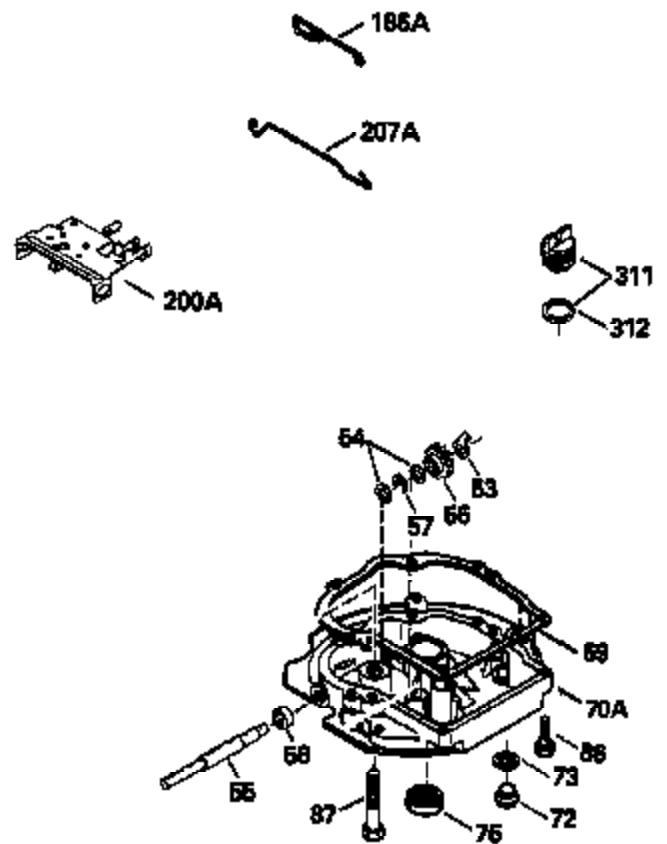

ILLUSTRATION SHOWS TYPICAL PARTS ONLY. ORDER BY PART NUMBER. PARTS NOT LISTED ARE SUPPLIED BY OEM.

Engine Parts List #2

Ref #	Part Number	Qty	Description
40	36073	1	Piston, Pin & Ring Set (Std.)
40	36074	1	Piston, Pin & Ring Set (.010" OS)
40	36075	1	Piston, Pin & Ring Set (.020" OS)
69	35261	1	* Mounting Flange Gasket
72	36083	1	Oil Drain Plug
72A	28534	1	Oil Drain Plug
75	27897	1	Oil Seal
86	650488	6	Screw, 1/4-20 x 1-1/4"
215	32410	1	Control Knob
238	650806	2	Screw, 10-32 x 5/8"
239	34338	1	* Air Cleaner Gasket
240	34858	1	Air Cleaner Body
250	34341B	1	Air Cleaner Cover
260	35526	1	Blower Housing
275	36473	1	Muffler (Incl. 277)
298	28763	3	Screw, 10-32 x 35/64"
300	34476A	1	Fuel Tank (Incl. 292 & 301)
301	33032	1	Fuel Cap
370A	36261	1	Lubrication Decal
370B	36507	1	Control Decal
380	632646	1	Carburetor (Incl. 184)
416	36085	1	Spark Arrestor Kit (Incl. 417)(Optional)
417	650760	1	Screw, 8-32 x 3/8" (Optional)