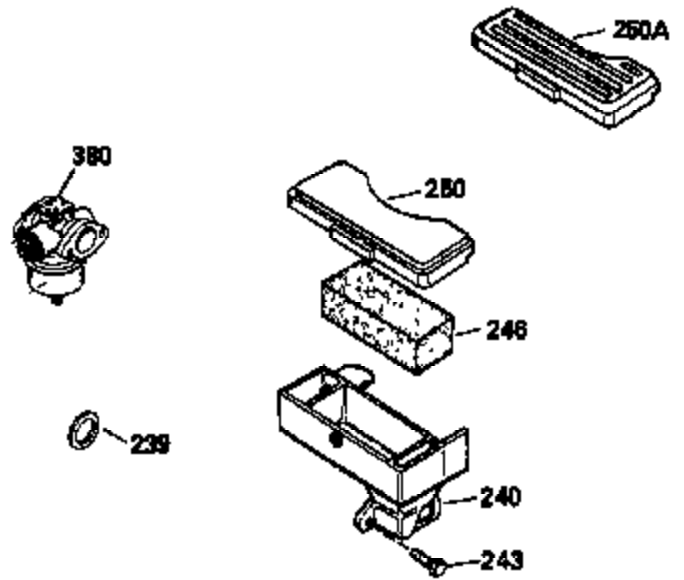

ILLUSTRATION SHOWS TYPICAL PARTS ONLY. ORDER BY PART NUMBER. PARTS NOT LISTED ARE SUPPLIED BY OEM.

Engine Parts List #2

Ref #	Part Number	Qty	Description
40	36073	1	Piston, Pin & Ring Set (Std.)
40	36074	1	Piston, Pin & Ring Set (.010" OS)
40	36075	1	Piston, Pin & Ring Set (.020" OS)
69	35261	1	* Mounting Flange Gasket
72	36083	1	Oil Drain Plug
72A	28534	1	Oil Drain Plug
75	27897	1	Oil Seal
86	650488	6	Screw, 1/4-20 x 1-1/4"
215	32410	1	Control Knob
238	650806	2	Screw, 10-32 x 5/8"
239	34338	1	* Air Cleaner Gasket
240	34858	1	Air Cleaner Body
250	34341B	1	Air Cleaner Cover
260	35526	1	Blower Housing
275	36473	1	Muffler (Incl. 277)
298	28763	3	Screw, 10-32 x 35/64"
300	34476A	1	Fuel Tank (Incl. 292 & 301)
301	33032	1	Fuel Cap
370A	36261	1	Lubrication Decal
370B	36507	1	Control Decal
380	632646	1	Carburetor (Incl. 184)
416	36085	1	Spark Arrestor Kit (Incl. 417)(Optional)
417	650760	1	Screw, 8-32 x 3/8" (Optional)