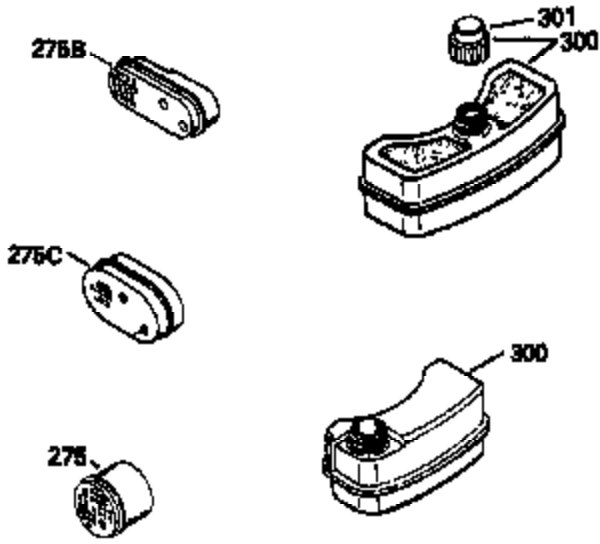

ILLUSTRATION SHOWS TYPICAL PARTS ONLY. ORDER BY PART NUMBER. PARTS NOT LISTED ARE SUPPLIED BY OEM.

Engine Parts List #2

Ref #	Part Number	Qty	Description
40	36073	1	Piston, Pin & Ring Set (Std.)
40	36074	1	Piston, Pin & Ring Set (.010" OS)
40	36075	1	Piston, Pin & Ring Set (.020" OS)
69	35261	1	* Mounting Flange Gasket
72	36083	1	Oil Drain Plug
72A	28534	1	Oil Drain Plug
75	27897	1	Oil Seal
86	650488	6	Screw, 1/4-20 x 1-1/4"
215	32410	1	Control Knob
238	650806	2	Screw, 10-32 x 5/8"
239	34338	1	* Air Cleaner Gasket
240	34858	1	Air Cleaner Body
250	34341B	1	Air Cleaner Cover
260	35526	1	Blower Housing
275	36473	1	Muffler (Incl. 277)
298	28763	3	Screw, 10-32 x 35/64"
300	34476A	1	Fuel Tank (Incl. 292 & 301)
301	33032	1	Fuel Cap
370A	36261	1	Lubrication Decal
370B	36507	1	Control Decal
380	632646	1	Carburetor (Incl. 184)
416	36085	1	Spark Arrestor Kit (Incl. 417)(Optional)
417	650760	1	Screw, 8-32 x 3/8" (Optional)