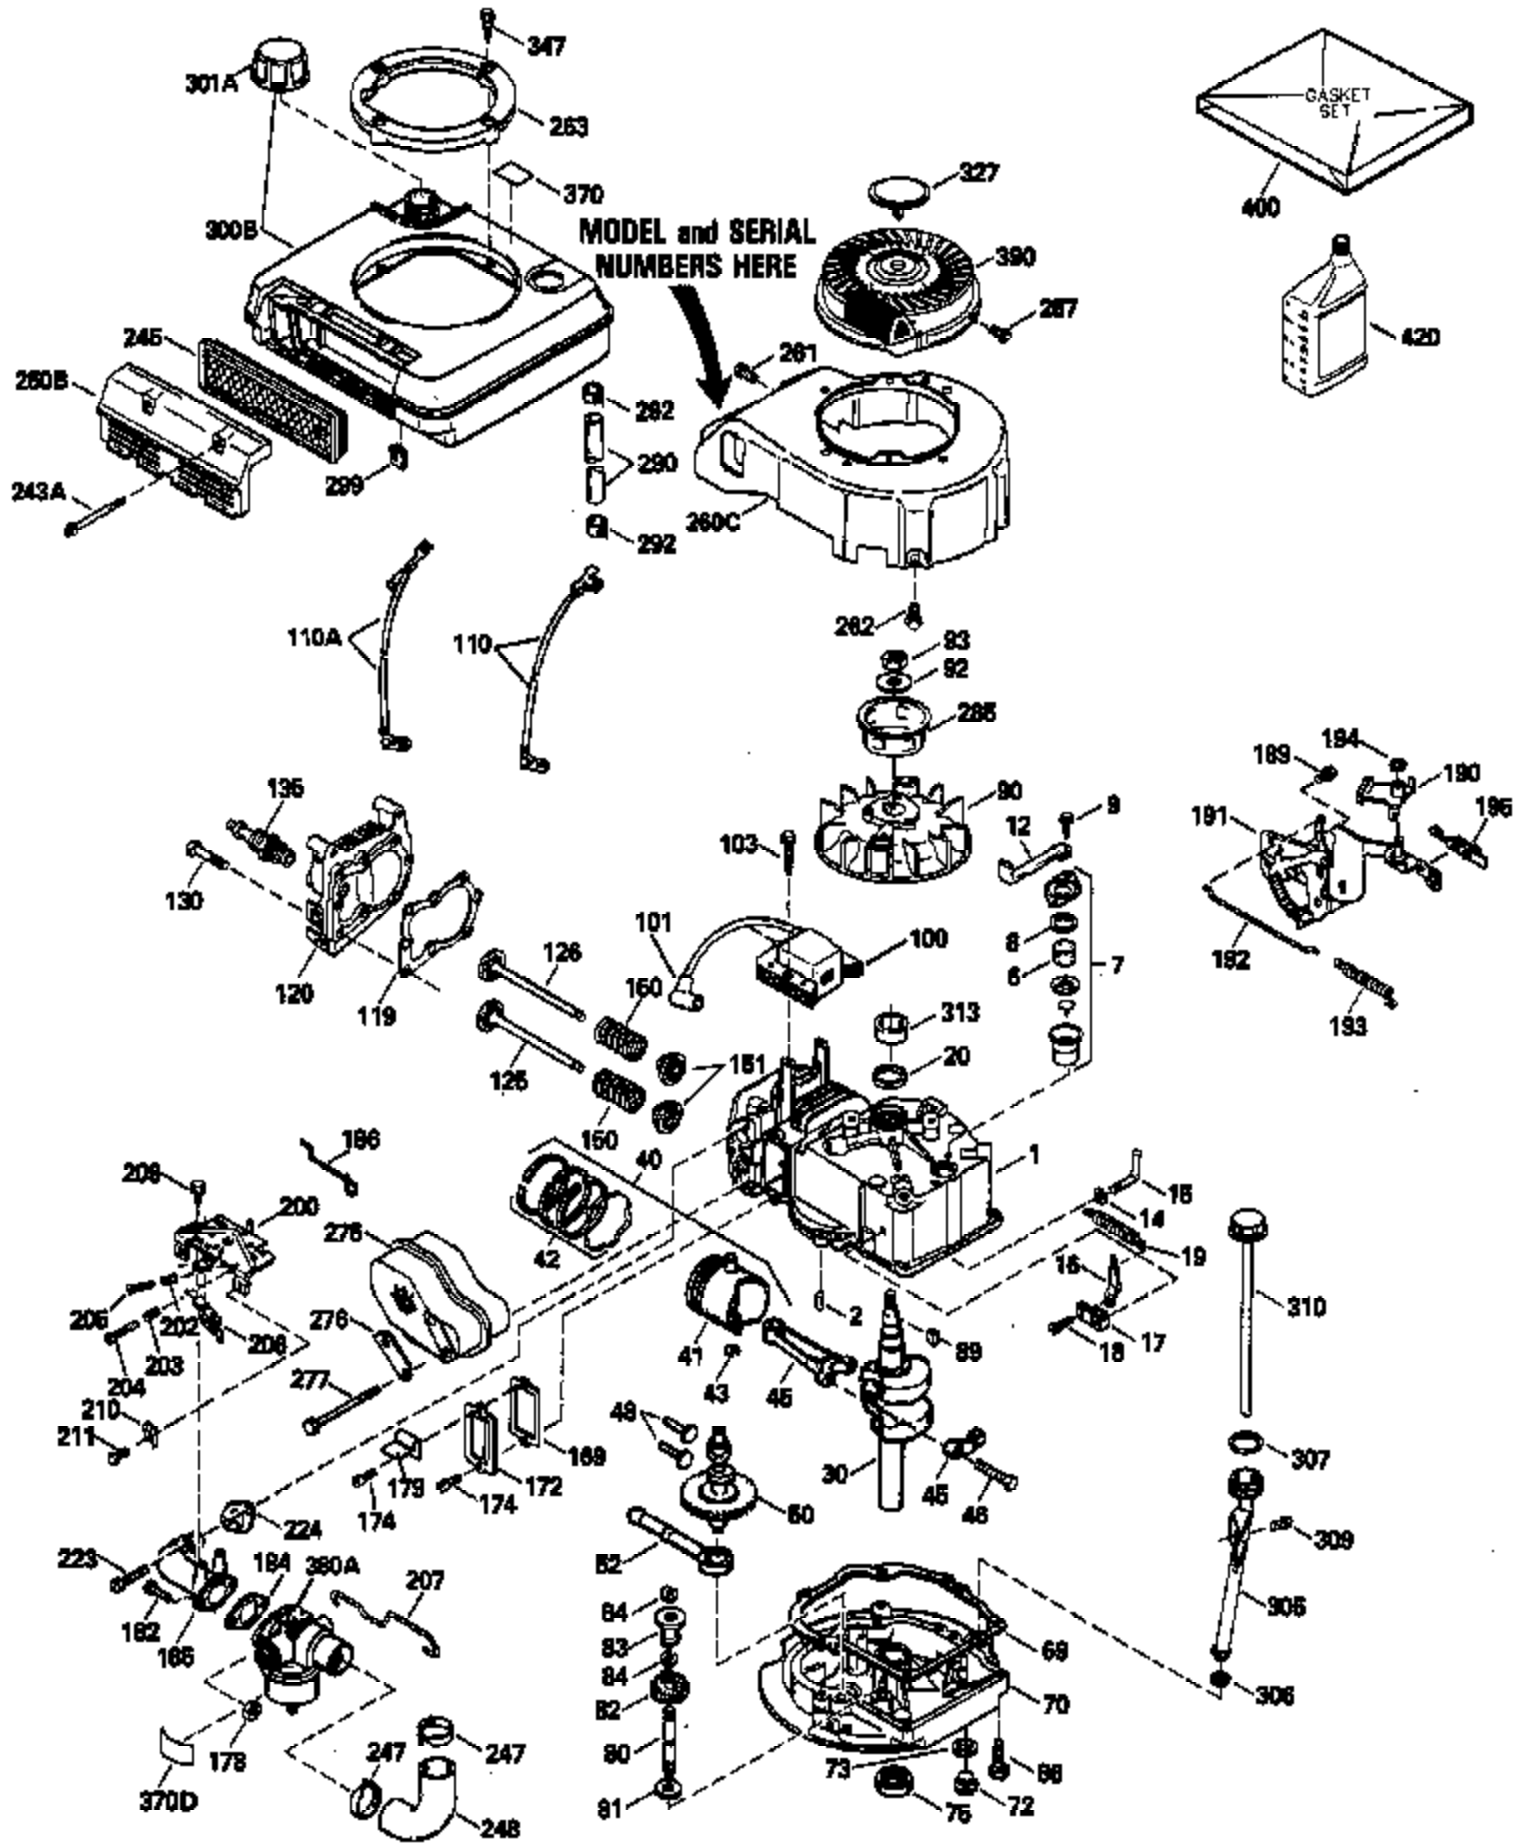

## Engine Parts List #1

Ref #	Part Number	Qty	Description
1	36478A	1	Cylinder (Incl. 2,7,20 & 125)
2	26727	2	Dowel Pin
6	33734	1	Breather Element
7	36557	1	Breather Body Ass'y. (Incl. 6 & 12)
12	36558	1	Breather Cover & Tube
14	28277	1	Washer
15	30589	1	Governor Rod (Incl. 14)
16	31383A	1	Governor Lever
17	31335	1	Governor Lever Clamp
18	650548	1	Screw, 8-32 x 5/16"
19	36281	1	Extension Spring
20	32600	1	Oil Seal
30	36237A	1	Crankshaft
40	36073	1	Piston, Pin & Ring Set (Std.)
40	36074	1	Piston, Pin & Ring Set (.010" OS)
40	36075	1	Piston, Pin & Ring Set (.020" OS)
41	36070	1	Piston & Pin Ass'y. (Std.) (Incl. 43)
41	36071	1	Piston & Pin Ass'y. (.010" OS) (Incl. 43)
41	36072	1	Piston & Pin Ass'y. (.020" OS) (Incl. 43)
42	36076	1	Ring Set (Std.)
42	36077	1	Ring Set (.010" OS)
42	36078	1	Ring Set (.020" OS)
43	20381	2	Piston Pin Retaining Ring
45	30963B	1	Connecting Rod Ass'y. (Incl. 46)
46	32610A	2	Connecting Rod Bolt
48	27241	2	Valve Lifter
50	35990	1	Camshaft (BCR)
52	29914	1	Oil Pump Ass'y.
69	35261	1	* Mounting Flange Gasket
70	34311D	1	Mounting Flange (Incl. 72 thru 83)
72A	28534	1	Oil Drain Plug
72	36083	1	Oil Drain Plug
75	27897	1	Oil Seal
80	30574A	1	Governor Shaft
81	30590A	1	Washer
82	30591	1	Governor Gear Ass'y.(Incl. 81)
83	30588A	1	Governor Spool
86	650488	6	Screw, 1/4-20 x 1-1/4"
89	610961	1	Flywheel Key
90	611123	1	Flywheel
92	650815	1	Belleville Washer
93	650816	1	Flywheel Nut
100	34443A	1	Solid State Ignition
101	610118	1	Spark Plug Cover
103	651007	2	Screw, Torx T-15, 10-24 x 15/16"
110	36230	1	Ground Wire
119	36477	1	* Cylinder Head Gasket
120	36476	1	Cylinder Head
125	36471	1	Exhaust Valve (Std.) (Incl. 151)
125	36472	1	Exhaust Valve (1/32" OS) (Incl. 151)
126	29314B	1	Intake Valve (Std.) (Incl. 151)
126	29315C	1	Intake Valve (1/32" OS) (Incl. 151)
130	6021A	8	Screw, 5/16-18 x 1-1/2"
135	35395	1	Resistor Spark Plug (RJ19LM)
150	35991	2	Valve Spring
151	31673	2	Valve Spring Cap
169	27234A	1	* Valve Cover Gasket
172	32755	1	Valve Cover