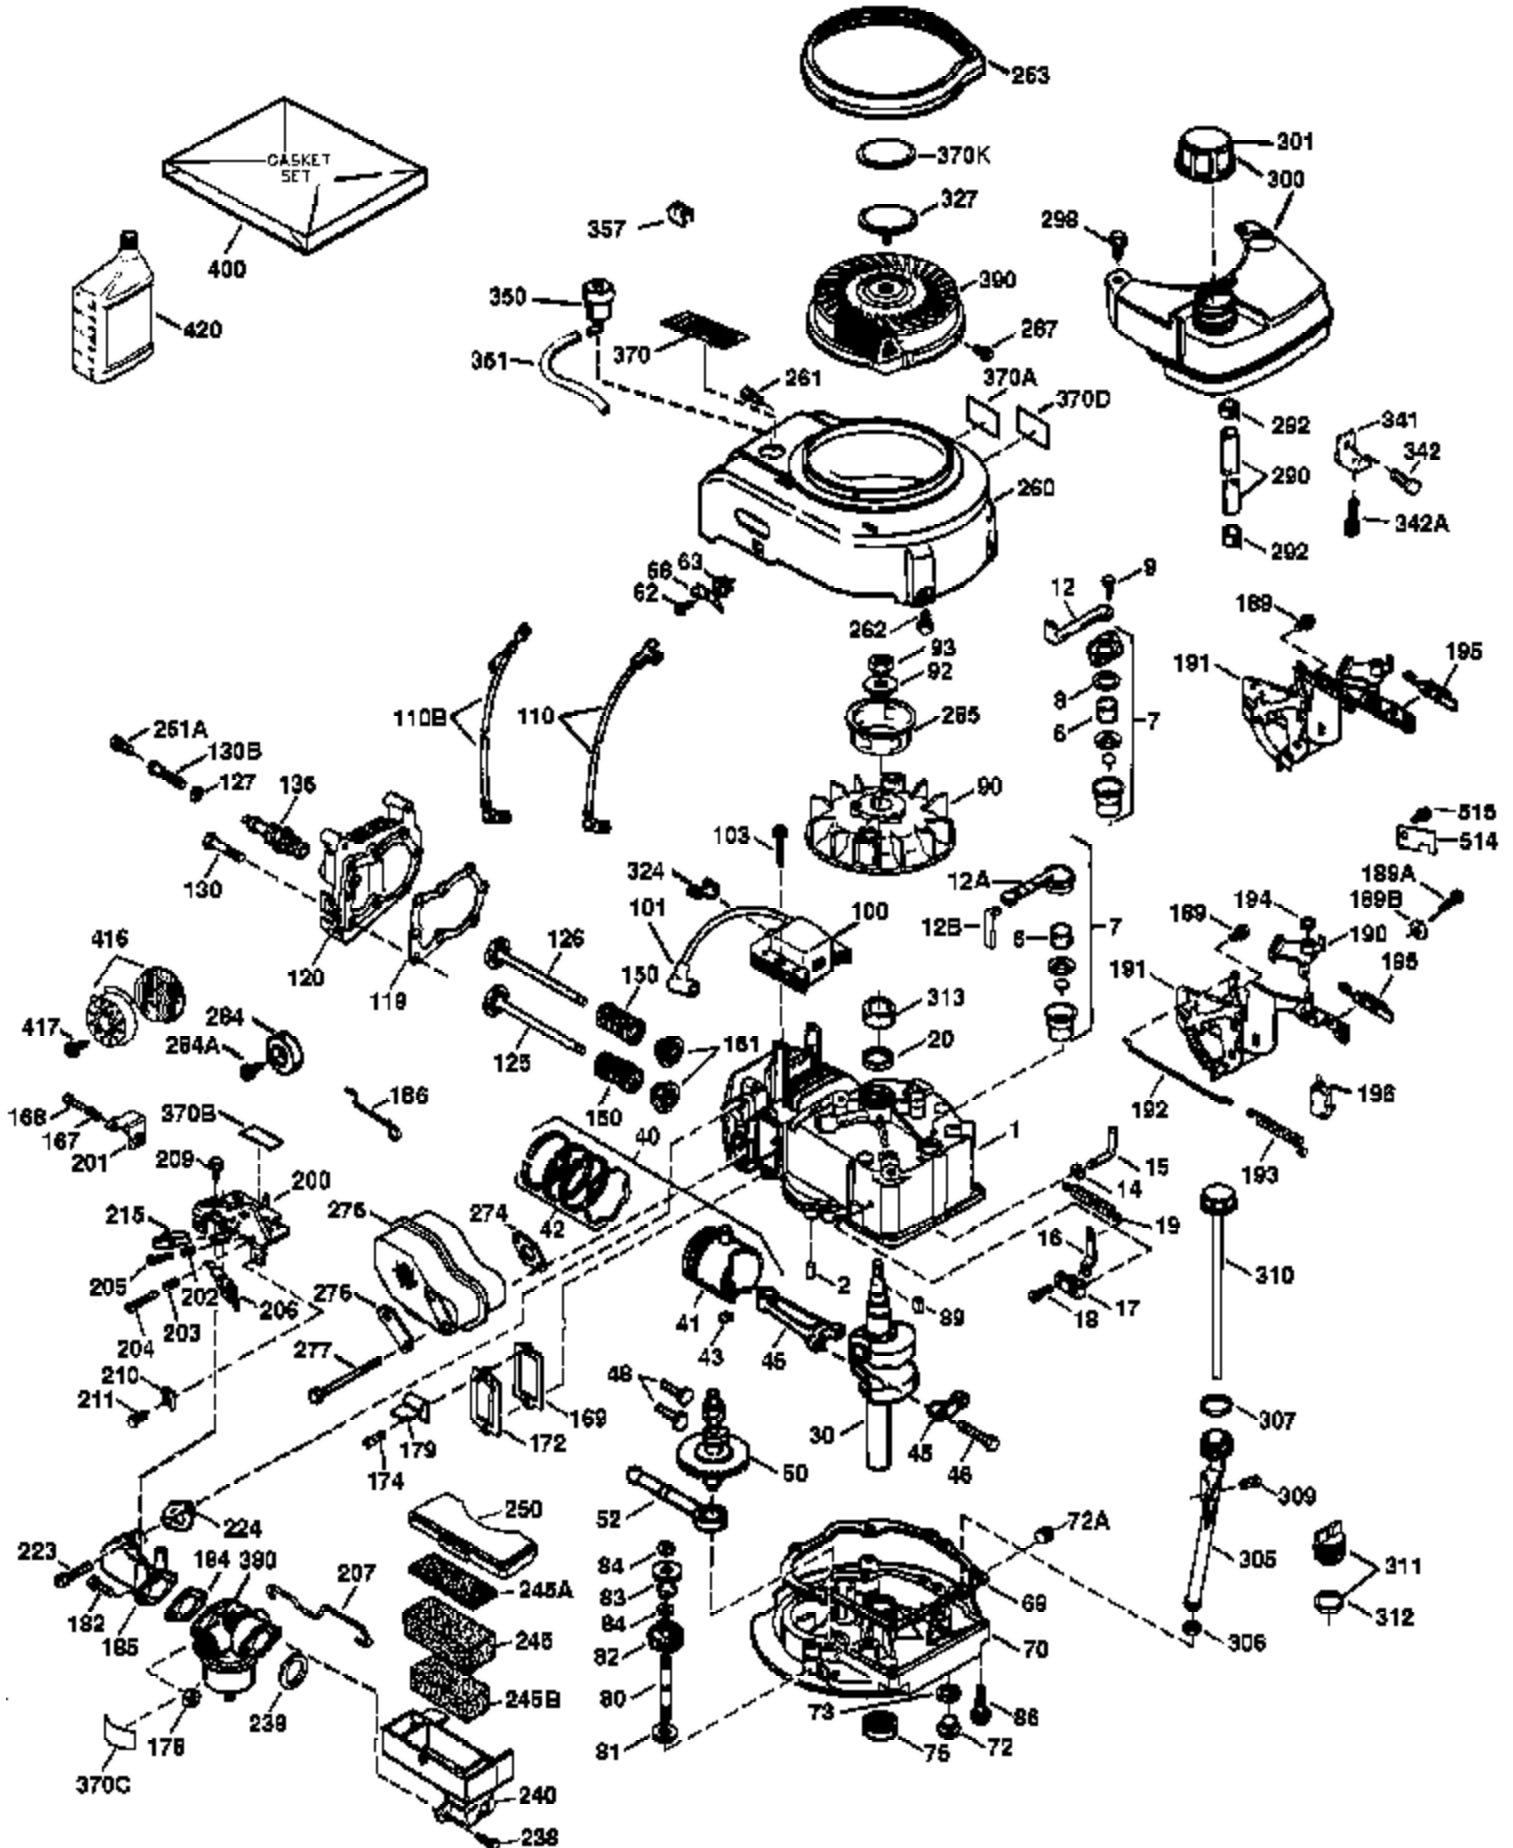

Engine Parts List #1

Engine Parts List #1

Ref #	Part Number	Qty	Description
1	36478A	1	Cylinder (Incl. 2,7,20 & 125)
2	26727	2	Dowel Pin
6	33734	1	Breather Element
7	36557	1	Breather Body Ass'y. (Incl. 6 & 12)
12	36558	1	Breather Cover & Tube
14	28277	1	Washer
15	30589	1	Governor Rod (Incl. 14)
16	31383A	1	Governor Lever
17	31335	1	Governor Lever Clamp
18	650548	1	Screw, 8-32 x 5/16"
19	36281	1	Extension Spring
20	32600	1	Oil Seal
30	36231	1	Crankshaft
40	36073	1	Piston, Pin & Ring Set (Std.)
40	36074	1	Piston, Pin & Ring Set (.010" OS)
40	36075	1	Piston, Pin & Ring Set (.020" OS)
41	36070	1	Piston & Pin Ass'y. (Std.) (Incl. 43)
41	36071	1	Piston & Pin Ass'y. (.010" OS) (Incl. 43)
41	36072	1	Piston & Pin Ass'y. (.020" OS) (Incl. 43)
42	36076	1	Ring Set (Std.)
42	36077	1	Ring Set (.010" OS)
42	36078	1	Ring Set (.020" OS)
43	20381	2	Piston Pin Retaining Ring
45	30963B	1	Connecting Rod Ass'y. (Incl. 46)
46	32610A	2	Connecting Rod Bolt
48	27241	2	Valve Lifter
50	35992	1	Camshaft (MCR)
52	29914	1	Oil Pump Ass'y.
69	35261	1	* Mounting Flange Gasket
70	36249A	1	Mounting Flange (Incl. 72 thru 83)
72A	28534	1	Oil Drain Plug
72	30572	1	Oil Drain Plug
73	28833	1	Drain Plug Gasket
75	27897	1	Oil Seal
80	30574A	1	Governor Shaft
81	30590A	1	Washer
82	30591	1	Governor Gear Ass'y.(Incl. 81)
83	30588A	1	Governor Spool
86	650488	6	Screw, 1/4-20 x 1-1/4"
89	611004	1	Flywheel Key
90	611112	1	Flywheel
92	650815	1	Belleville Washer
93	650816	1	Flywheel Nut
100	34443A	1	Solid State Ignition
101	610118	1	Spark Plug Cover
103	651007	2	Screw, Torx T-15, 10-24 x 15/16"
110	34961	1	Ground Wire
119	36477	1	* Cylinder Head Gasket
120	36476	1	Cylinder Head
125	36471	1	Exhaust Valve (Std.) (Incl. 151)
125	36472	1	Exhaust Valve (1/32" OS) (Incl. 151)
126	29314B	1	Intake Valve (Std.) (Incl. 151)
126	29315C	1	Intake Valve (1/32" OS) (Incl. 151)
130	6021A	8	Screw, 5/16-18 x 1-1/2"
135	35395	1	Resistor Spark Plug (RJ19LM)
150	35991	2	Valve Spring
151	31673	2	Valve Spring Cap
169	27234A	1	* Valve Cover Gasket