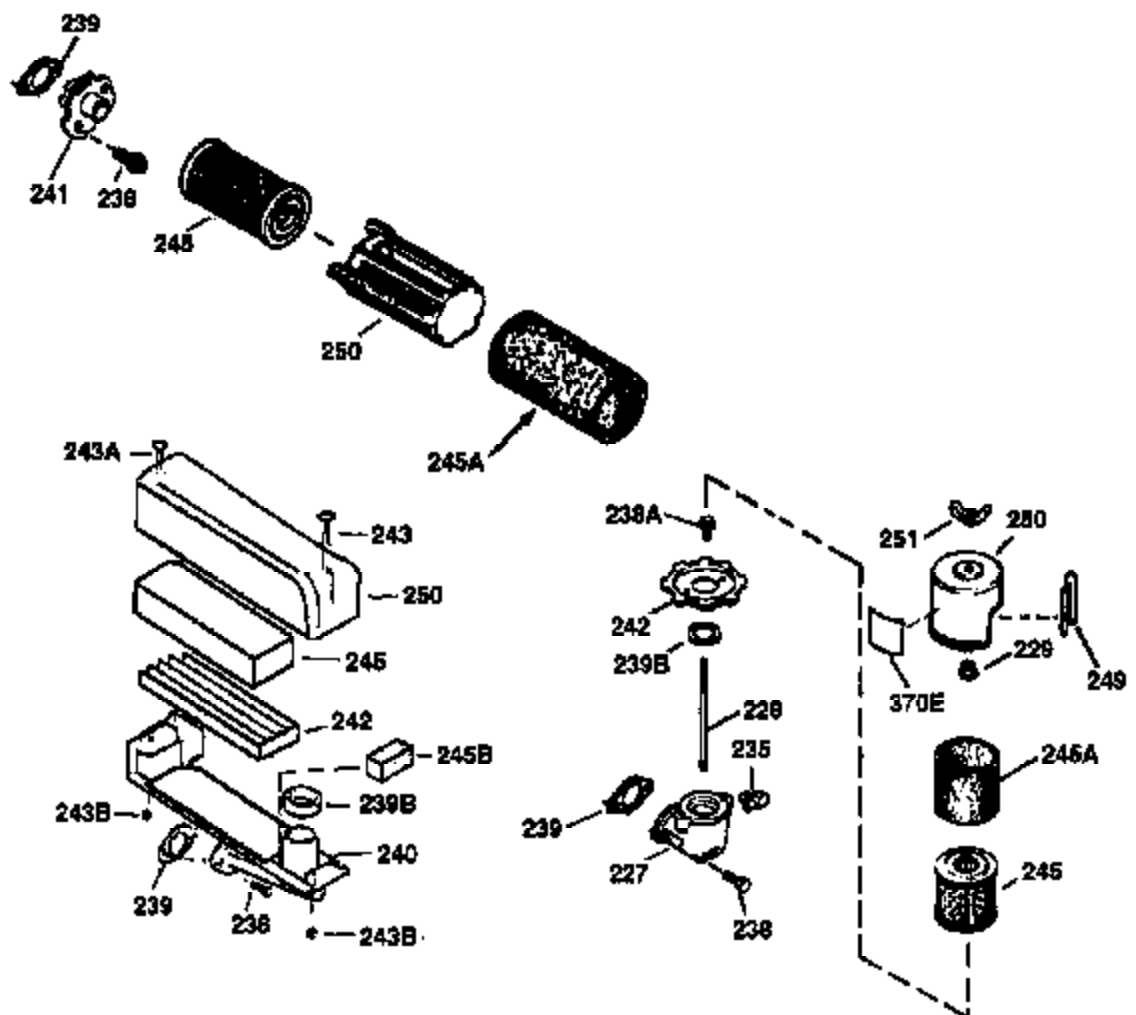

ILLUSTRATION SHOWS TYPICAL PARTS ONLY. ORDER BY PART NUMBER. PARTS NOT LISTED ARE SUPPLIED BY OEM.

VIEW 3 OF 3

Ref #	Part Number	Qty	Description
90	611112	1	Flywheel
238	650806	2	Screw, 10-32 x 5/8"
239	34338	1	* Air Cleaner Gasket
240	34858	1	Air Cleaner Body
245	34340	1	Air Cleaner Filter
250	34341B	1	Air Cleaner Cover
275	36456A	1	Muffler (Incl. 277)
277	650988	2	Screw, 1/4-20 x 2-5/16"