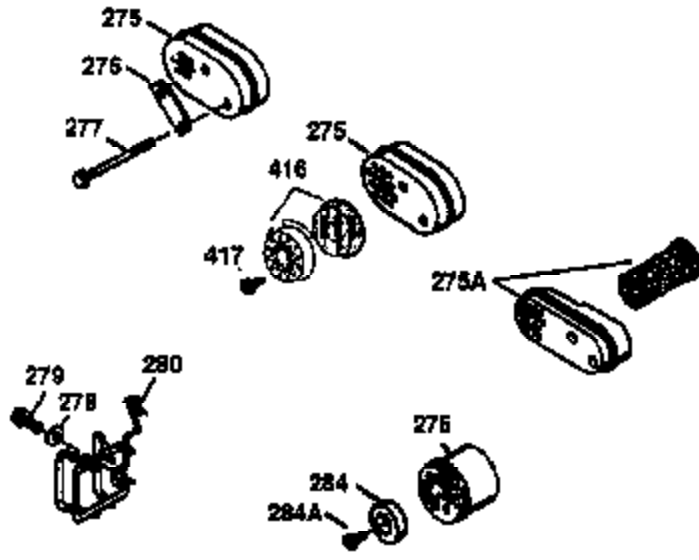

ILLUSTRATION SHOWS TYPICAL PARTS ONLY. ORDER BY PART NUMBER. PARTS NOT LISTED ARE SUPPLIED BY OEM.

VIEW 3 OF 3

Ref #	Part Number	Qty	Description
90	611112	1	Flywheel
238	650806	2	Screw, 10-32 x 5/8"
239	34338	1	* Air Cleaner Gasket
240	34858	1	Air Cleaner Body
245	34340	1	Air Cleaner Filter
250	34341B	1	Air Cleaner Cover
275	36456A	1	Muffler (Incl. 277)
277	650988	2	Screw, 1/4-20 x 2-5/16"