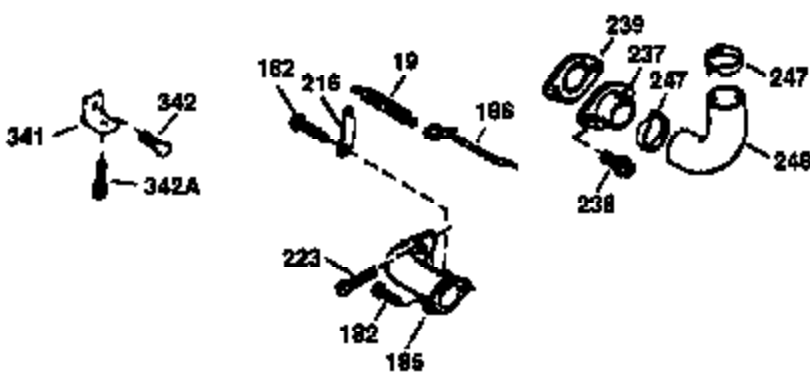

ILLUSTRATION SHOWS TYPICAL PARTS ONLY. ORDER BY PART NUMBER. PARTS NOT LISTED ARE SUPPLIED BY OEM.

VIEW 2 OF 3

Ref #	Part Number	Qty	Description
19	36281	1	Extension Spring
69	35261	1	* Mounting Flange Gasket
70	36249A	1	Mounting Flange (Incl. 72 thru 83)
72	30572	1	Oil Drain Plug
73	28833	1	Drain Plug Gasket
75	27897	1	Oil Seal
86	650488	6	Screw, 1/4-20 x 1-1/4"
182	6201	2	Screw, 1/4-28 x 7/8"
185	31384A	1	Intake Pipe (Incl. 224)
186	34337	1	Governor Link
223	650451	2	Screw, 1/4-20 x 1"
238	650806	2	Screw, 10-32 x 5/8"
239	34338	1	* Air Cleaner Gasket
245	34340	1	Air Cleaner Filter
250	34341B	1	Air Cleaner Cover
287	650926	2	Screw, 8-32 x 21/64"
300	35586	1	Fuel Tank (Incl. 292 & 301)
301	35355	1	Fuel Cap
390	590732	1	Rewind Starter (NOTE: This engine could have been built with 590688 starter. Refer to the design of the air intake louvers for part identification. Individual starter parts do not interchange.)