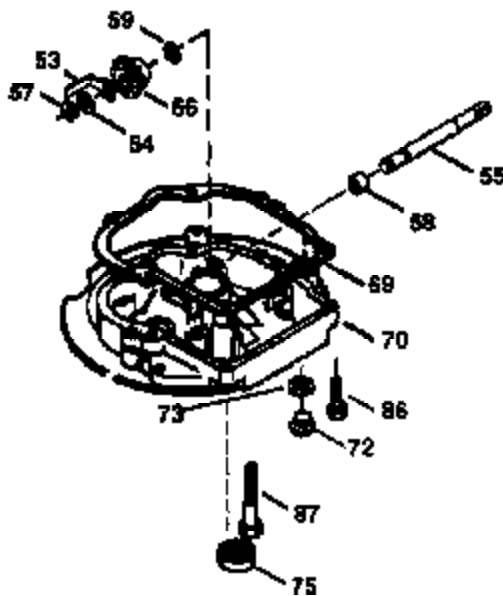

ILLUSTRATION SHOWS TYPICAL PARTS ONLY. ORDER BY PART NUMBER. PARTS NOT LISTED ARE SUPPLIED BY OEM.

VIEW 2 OF 3

Ref #	Part Number	Qty	Description
19	36281	1	Extension Spring
69	35261	1	* Mounting Flange Gasket
70	36249A	1	Mounting Flange (Incl. 72 thru 83)
72	30572	1	Oil Drain Plug
73	28833	1	Drain Plug Gasket
75	27897	1	Oil Seal
86	650488	6	Screw, 1/4-20 x 1-1/4"
182	6201	2	Screw, 1/4-28 x 7/8"
185	31384A	1	Intake Pipe (Incl. 224)
186	34337	1	Governor Link
223	650451	2	Screw, 1/4-20 x 1"
238	650806	2	Screw, 10-32 x 5/8"
239	34338	1	* Air Cleaner Gasket
245	34340	1	Air Cleaner Filter
250	34341B	1	Air Cleaner Cover
287	650926	2	Screw, 8-32 x 21/64"
300	35586	1	Fuel Tank (Incl. 292 & 301)
301	35355	1	Fuel Cap
390	590732	1	Rewind Starter (NOTE: This engine could have been built with 590688 starter. Refer to the design of the air intake louvers for part identification. Individual starter parts do not interchange.)