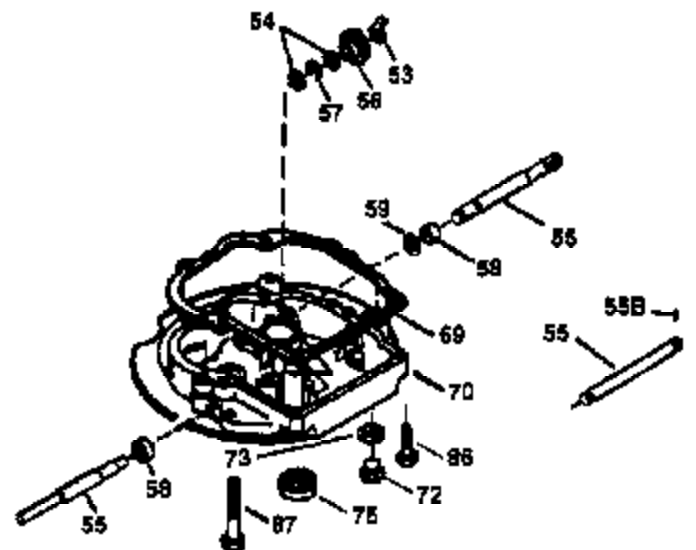

ILLUSTRATION SHOWS TYPICAL PARTS ONLY. ORDER BY PART NUMBER. PARTS NOT LISTED ARE SUPPLIED BY OEM.

VIEW 2 OF 3

Ref #	Part Number	Qty	Description
19	36281	1	Extension Spring
69	35261	1	* Mounting Flange Gasket
70	36249A	1	Mounting Flange (Incl. 72 thru 83)
72	30572	1	Oil Drain Plug
73	28833	1	Drain Plug Gasket
75	27897	1	Oil Seal
86	650488	6	Screw, 1/4-20 x 1-1/4"
182	6201	2	Screw, 1/4-28 x 7/8"
185	31384A	1	Intake Pipe (Incl. 224)
186	34337	1	Governor Link
223	650451	2	Screw, 1/4-20 x 1"
238	650806	2	Screw, 10-32 x 5/8"
239	34338	1	* Air Cleaner Gasket
245	34340	1	Air Cleaner Filter
250	34341B	1	Air Cleaner Cover
287	650926	2	Screw, 8-32 x 21/64"
300	35586	1	Fuel Tank (Incl. 292 & 301)
301	35355	1	Fuel Cap
390	590732	1	Rewind Starter (NOTE: This engine could have been built with 590688 starter. Refer to the design of the air intake louvers for part identification. Individual starter parts do not interchange.)