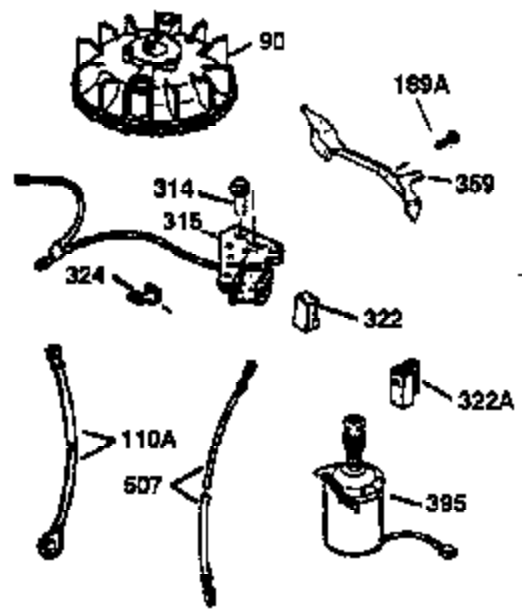

ILLUSTRATION SHOWS TYPICAL PARTS ONLY. ORDER BY PART NUMBER. PARTS NOT LISTED ARE SUPPLIED BY OEM.

VIEW 3 OF 3

Ref #	Part Number	Qty	Description
90	611112	1	Flywheel
238	650806	2	Screw, 10-32 x 5/8"
239	34338	1	* Air Cleaner Gasket
240	34858	1	Air Cleaner Body
245	34340	1	Air Cleaner Filter
250	34341B	1	Air Cleaner Cover
275	36456A	1	Muffler (Incl. 277)
277	650988	2	Screw, 1/4-20 x 2-5/16"