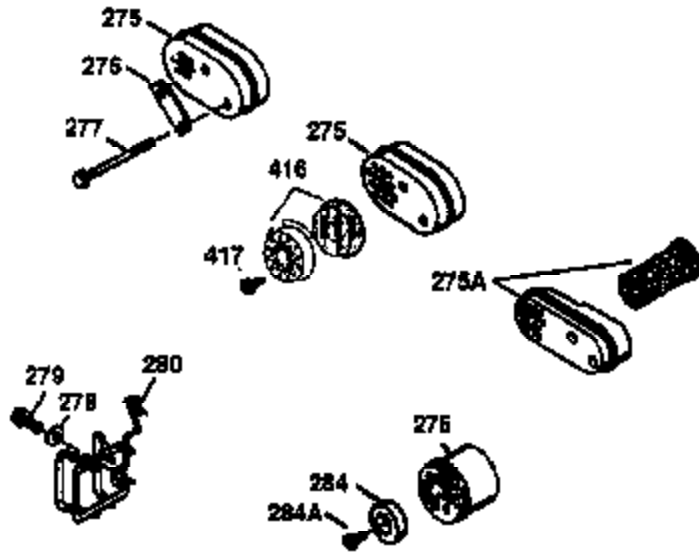

ILLUSTRATION SHOWS TYPICAL PARTS ONLY. ORDER BY PART NUMBER. PARTS NOT LISTED ARE SUPPLIED BY OEM.

VIEW 3 OF 3

Ref #	Part Number	Qty	Description
12A	36558	1	Breather Cover & Tube (Incl. 12B)
90	611112	1	Flywheel
238	650932	1	Screw, 10-32 x 49/64"
239	34338	1	* Air Cleaner Gasket
241	35797	1	Air Cleaner Collar
245	35066	1	Air Cleaner Filter
250	35065	1	Air Cleaner Cover
275	27181C	1	Muffler (Incl. 277)
277	650795	2	Screw, 1/4-20 x 2-1/4"
370K	36695	1	Starter Decal
900	0	1	Replacement Engine 750780, order from 71-999
900	0	1	Replacement S/B 750733A, order from 7 1-999