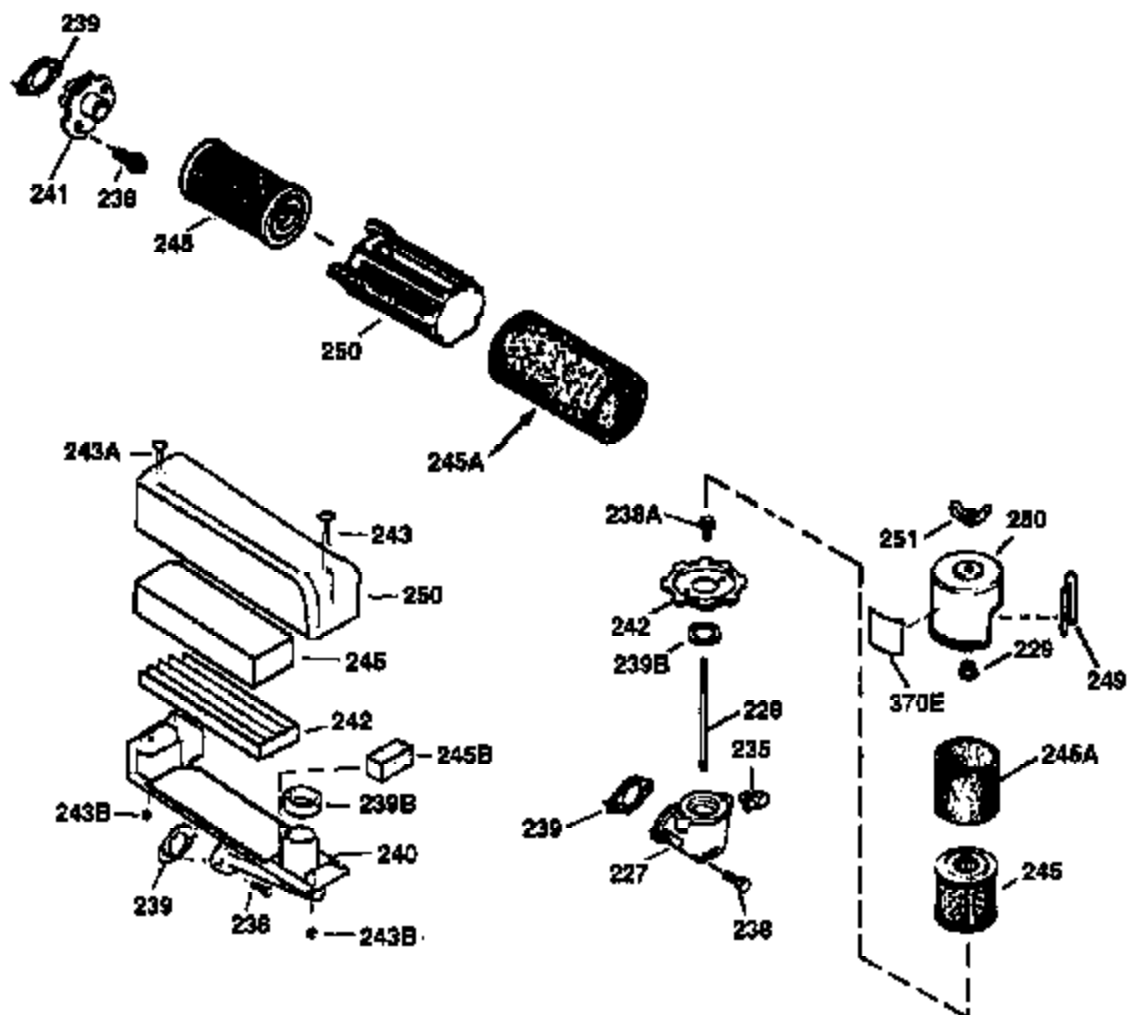

ILLUSTRATION SHOWS TYPICAL PARTS ONLY. ORDER BY PART NUMBER. PARTS NOT LISTED ARE SUPPLIED BY OEM.

VIEW 3 OF 3

Ref #	Part Number	Qty	Description
12A	36558	1	Breather Cover & Tube (Incl. 12B)
90	611112	1	Flywheel
238	650932	1	Screw, 10-32 x 49/64"
239	34338	1	* Air Cleaner Gasket
241	35797	1	Air Cleaner Collar
245	35066	1	Air Cleaner Filter
250	35065	1	Air Cleaner Cover
275	27181C	1	Muffler (Incl. 277)
277	650795	2	Screw, 1/4-20 x 2-1/4"
370K	36695	1	Starter Decal
900	0	1	Replacement Engine 750780, order from 71-999
900	0	1	Replacement S/B 750733A, order from 7 1-999