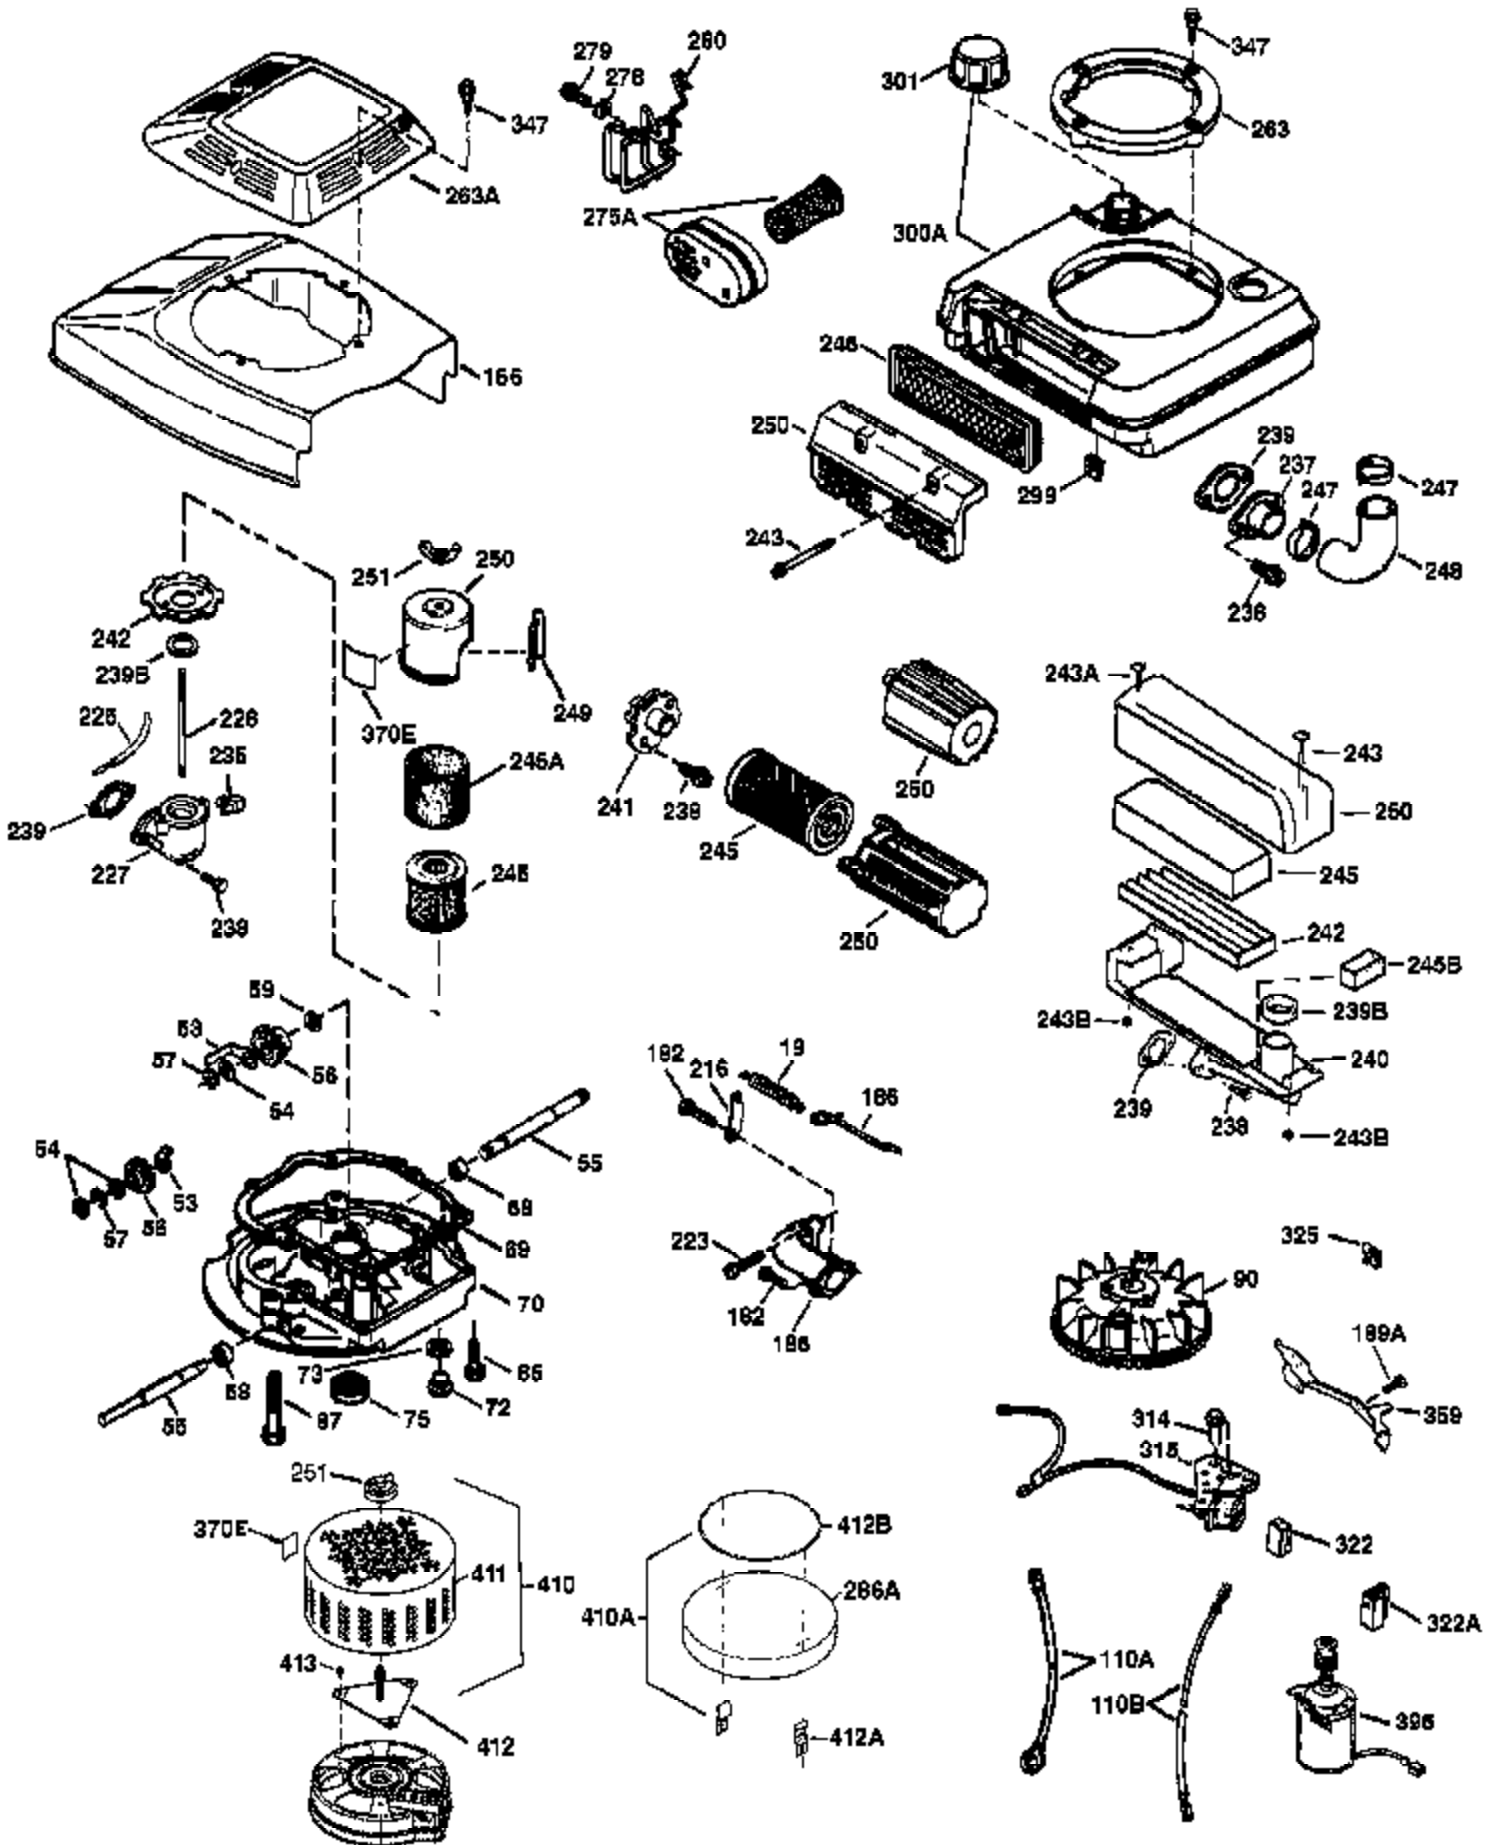

Ref #	Part Number	Qty	Description
19	31361	1	Extension Spring
69	35261	1	* Mounting Flange Gasket
70	34311D	1	Mounting Flange (Incl. 72 thru 83)
72	36083	1	Oil Drain Plug
75	27897	1	Oil Seal
86	650488	6	Screw, 1/4-20 x 1-1/4"
90	611112	1	Flywheel
182	6201	2	Screw, 1/4-28 x 7/8"
185	36544	1	Intake Pipe
186	34358	1	Governor Link
223	650451	2	Screw, 1/4-20 x 1"
238	650932	1	Screw, 10-32 x 49/64"
239	34338	1	* Air Cleaner Gasket
241	35797	1	Air Cleaner Collar
245	35066	1	Air Cleaner Filter
250	35065	1	Air Cleaner Cover
301	36246	1	Fuel Cap
380	632750	1	Carburetor (Incl. 184) (NOTE: This engine could have been built with 632046A carburetor).