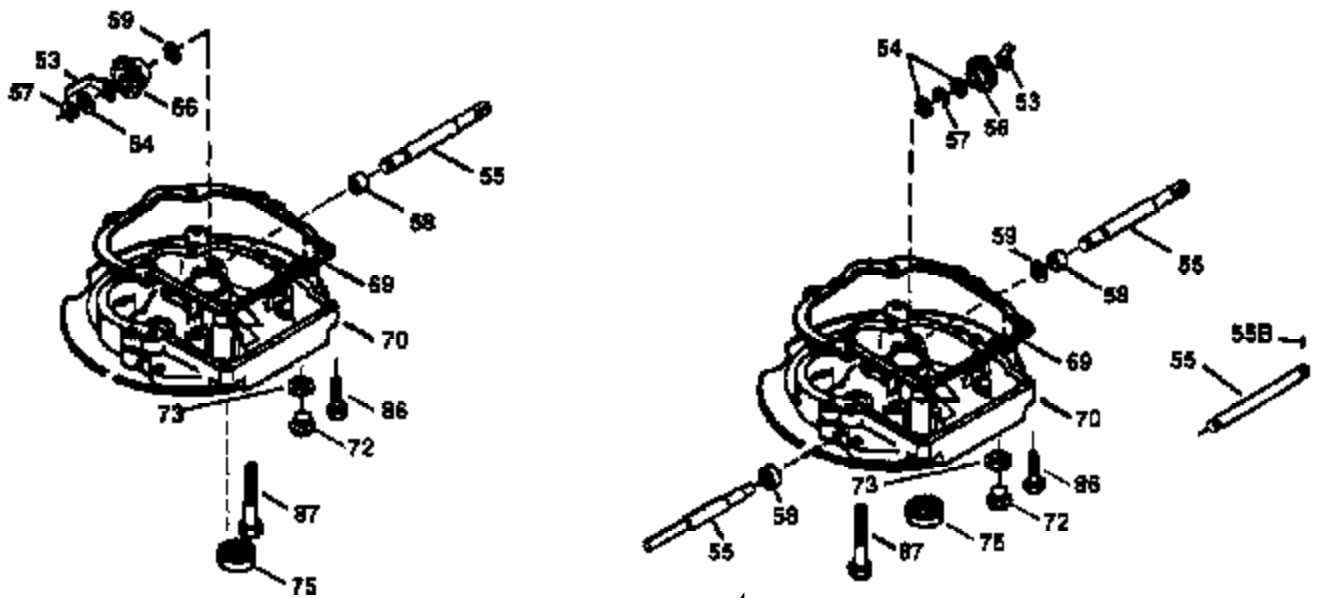

ILLUSTRATION SHOWS TYPICAL PARTS ONLY. ORDER BY PART NUMBER. PARTS NOT LISTED ARE SUPPLIED BY OEM.

VIEW 2 OF 3

Ref #	Part Number	Qty	Description
19	31361	1	Extension Spring
69	35261	1	* Mounting Flange Gasket
70	34311D	1	Mounting Flange (Incl. 72 thru 83)
72	36083	1	Oil Drain Plug
75	27897	1	Oil Seal
86	650488	6	Screw, 1/4-20 x 1-1/4"
182	6201	2	Screw, 1/4-28 x 7/8"
185	31384A	1	Intake Pipe (Incl. 224)
186	34358	1	Governor Link
223	650451	2	Screw, 1/4-20 x 1"
238	650932	2	Screw, 10-32 x 49/64"
239	34338	1	* Air Cleaner Gasket
245	35066	1	Air Cleaner Filter
250	35065	1	Air Cleaner Cover
287	650926	2	Screw, 8-32 x 21/64"
298	28763	3	Screw, 10-32 x 35/64"
300	34369B	1	Fuel Tank (Incl. 292 & 301)
301	35355	1	Fuel Cap
390	590694	1	Rewind Starter (NOTE: This engine could have been built with 590686 starter. Refer to the design of the air intake louvers for part identification. Individual starter parts do not interchange.)