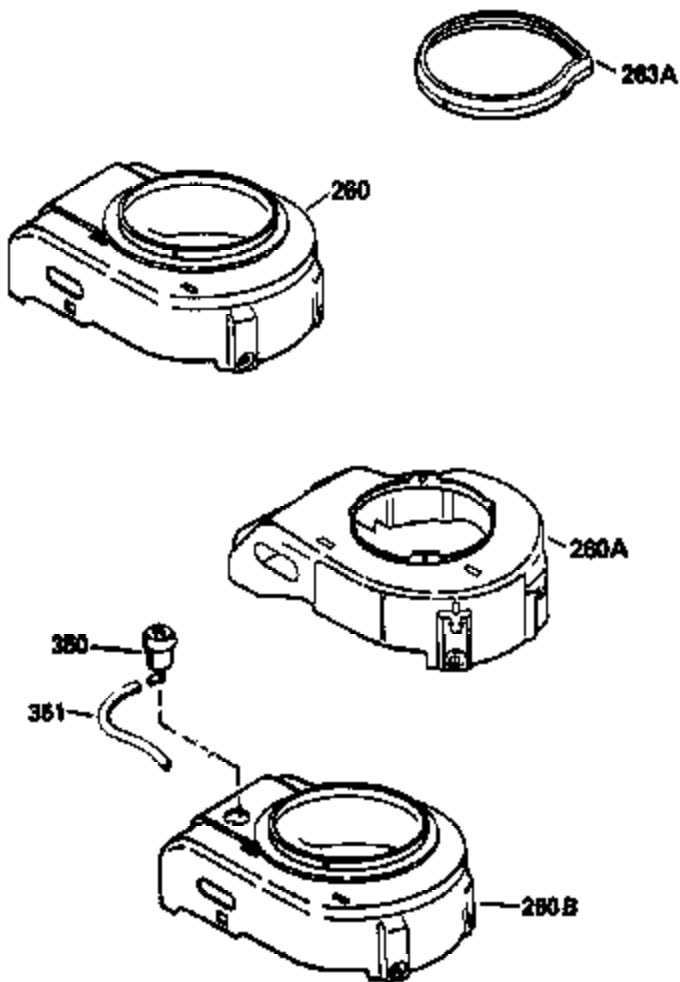

ILLUSTRATION SHOWS TYPICAL PARTS ONLY. ORDER BY PART NUMBER. PARTS NOT LISTED ARE SUPPLIED BY OEM.

Ref #	Part Number	Qty	Description
12B	34695	1	Breather Tube Elbow
40	36073	1	Piston, Pin & Ring Set (Std.)
40	36074	1	Piston, Pin & Ring Set (.010" OS)
40	36075	1	Piston, Pin & Ring Set (.020" OS)
69	35261	1	* Mounting Flange Gasket
72A	28534	1	Oil Drain Plug
72	36083	1	Oil Drain Plug
75	27897	1	Oil Seal
86	650488	6	Screw, 1/4-20 x 1-1/4"
215	32410	1	Control Knob
238	650932	2	Screw, 10-32 x 21/64"
239	34338	1	* Air Cleaner Gasket
241	35797	1	Air Cleaner Collar
250	35065	1	Air Cleaner Cover
260	36420A	1	Blower Housing
275	27181C	1	Muffler (Incl. 277)
298	28763	3	Screw, 10-32 x 35/64"
300	34369B	1	Fuel Tank (Incl. 292 & 301)
301	35355	1	Fuel Cap
370A	36261	1	Lubrication Decal
370B	35167	1	Control Decal
380	632569	1	Carburetor (Incl. 184)