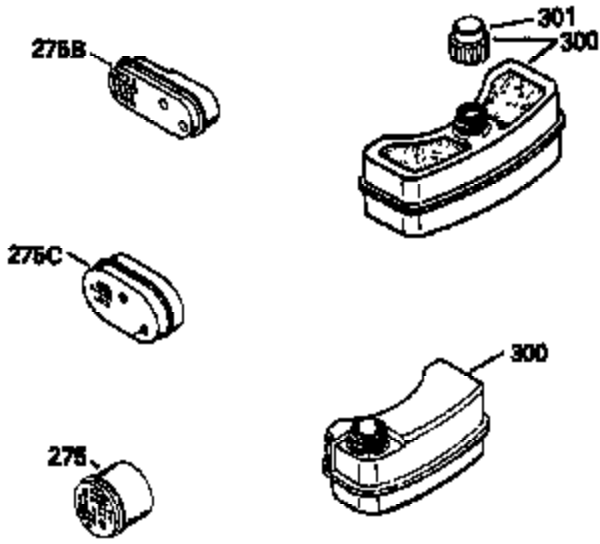

ILLUSTRATION SHOWS TYPICAL PARTS ONLY. ORDER BY PART NUMBER. PARTS NOT LISTED ARE SUPPLIED BY OEM.

Ref #	Part Number	Qty	Description
12B	34695	1	Breather Tube Elbow
40	36073	1	Piston, Pin & Ring Set (Std.)
40	36074	1	Piston, Pin & Ring Set (.010" OS)
40	36075	1	Piston, Pin & Ring Set (.020" OS)
69	35261	1	* Mounting Flange Gasket
72A	28534	1	Oil Drain Plug
72	36083	1	Oil Drain Plug
75	27897	1	Oil Seal
86	650488	6	Screw, 1/4-20 x 1-1/4"
215	32410	1	Control Knob
238	650932	2	Screw, 10-32 x 21/64"
239	34338	1	* Air Cleaner Gasket
241	35797	1	Air Cleaner Collar
250	35065	1	Air Cleaner Cover
260	36420A	1	Blower Housing
275	27181C	1	Muffler (Incl. 277)
298	28763	3	Screw, 10-32 x 35/64"
300	34369B	1	Fuel Tank (Incl. 292 & 301)
301	35355	1	Fuel Cap
370A	36261	1	Lubrication Decal
370B	35167	1	Control Decal
380	632569	1	Carburetor (Incl. 184)