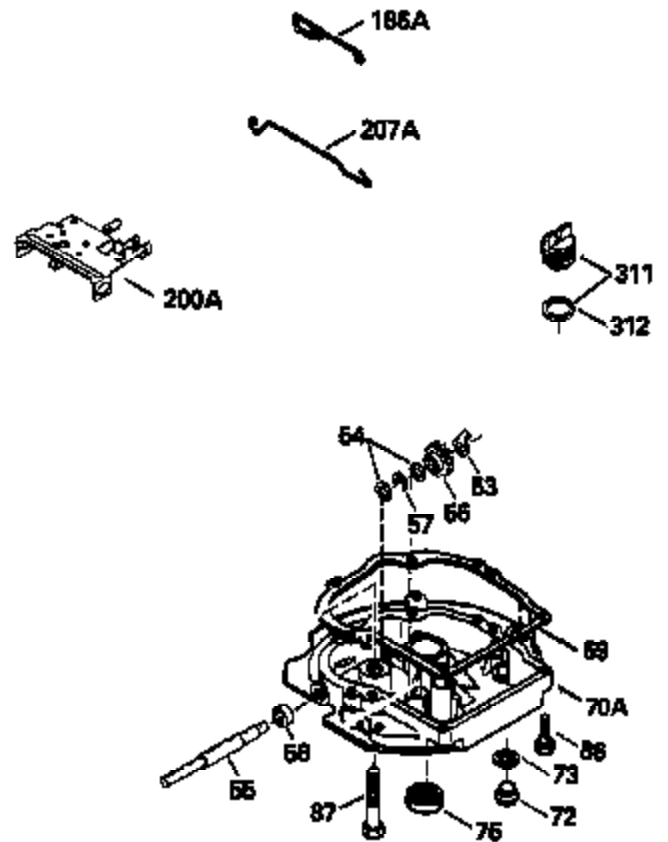

ILLUSTRATION SHOWS TYPICAL PARTS ONLY. ORDER BY PART NUMBER. PARTS NOT LISTED ARE SUPPLIED BY OEM.

Ref #	Part Number	Qty	Description
12B	34695	1	Breather Tube Elbow
40	36073	1	Piston, Pin & Ring Set (Std.)
40	36074	1	Piston, Pin & Ring Set (.010" OS)
40	36075	1	Piston, Pin & Ring Set (.020" OS)
69	35261	1	* Mounting Flange Gasket
72A	28534	1	Oil Drain Plug
72	36083	1	Oil Drain Plug
75	27897	1	Oil Seal
86	650488	6	Screw, 1/4-20 x 1-1/4"
215	32410	1	Control Knob
238	650932	2	Screw, 10-32 x 21/64"
239	34338	1	* Air Cleaner Gasket
241	35797	1	Air Cleaner Collar
250	35065	1	Air Cleaner Cover
260	36420A	1	Blower Housing
275	27181C	1	Muffler (Incl. 277)
298	28763	3	Screw, 10-32 x 35/64"
300	34369B	1	Fuel Tank (Incl. 292 & 301)
301	35355	1	Fuel Cap
370A	36261	1	Lubrication Decal
370B	35167	1	Control Decal
380	632569	1	Carburetor (Incl. 184)