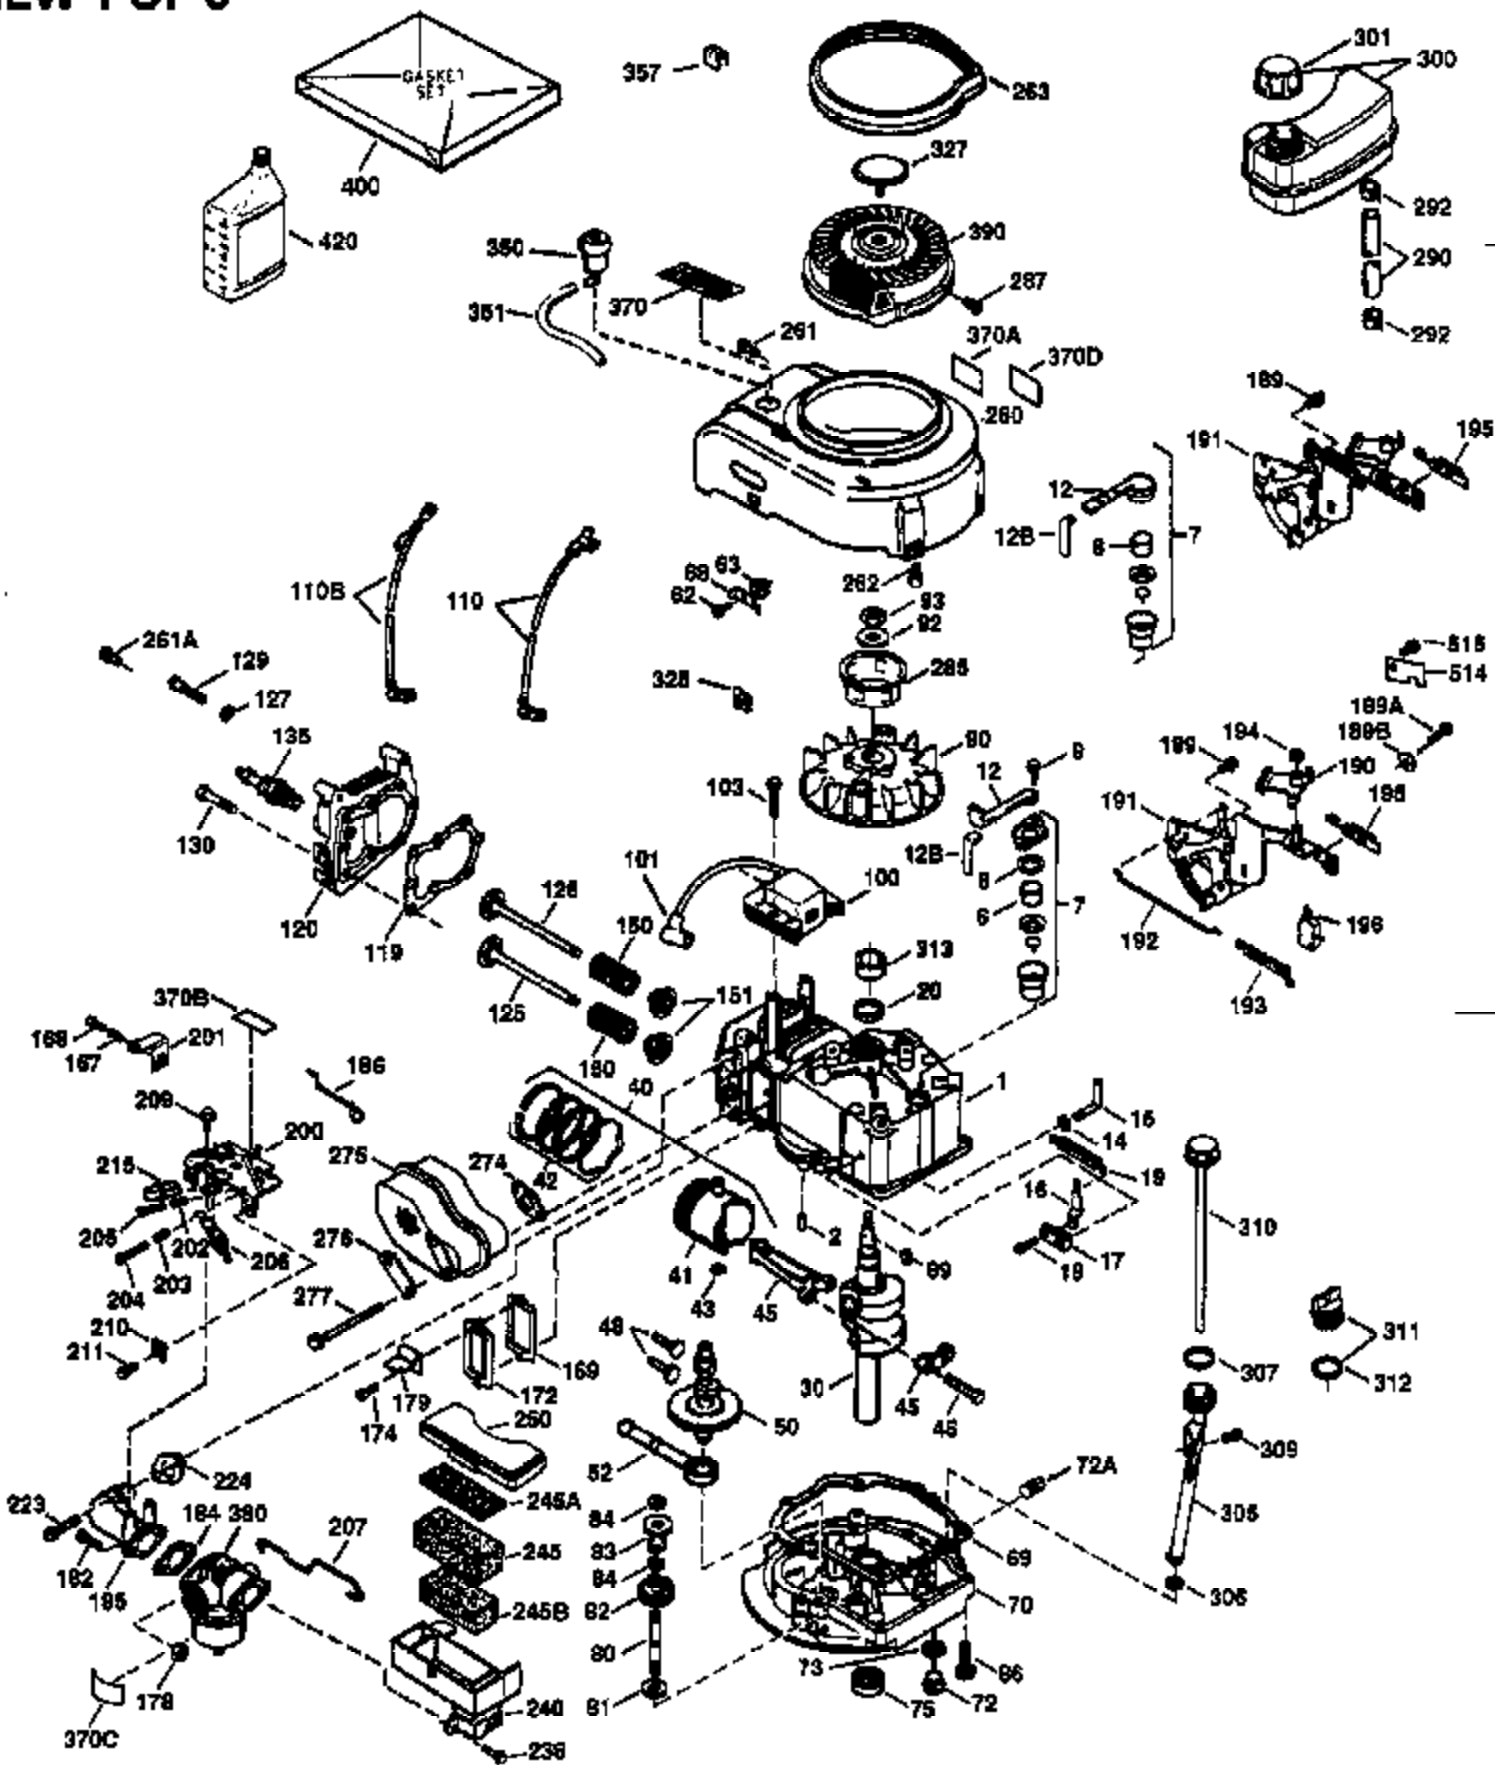

ILLUSTRATION SHOWS TYPICAL PARTS ONLY. ORDER BY PART NUMBER. PARTS NOT LISTED ARE SUPPLIED BY OEM.

VIEW 1 OF 3

Engine Parts List #1

Ref #	Part Number	Qty	Description
1	36478	1	Cylinder (Incl. 2 & 20)
2	26727	2	Dowel Pin
6	33734	1	Breather Element
7	34214A	1	Breather Ass'y. (Incl. 6, 8, 9 & 12)
8	33735	1	* Breather Gasket
9	30200	2	Screw, 10-24 x 9/16"
12	33886	1	Breather Tube
12B	34695	1	Breather Tube Elbow
14	28277	1	Washer
15	31513	1	Governor Rod (Incl. 14)
16	31383A	1	Governor Lever
17	31335	1	Governor Lever Clamp
18	650548	1	Screw, 8-32 x 5/16"
19	31361	1	Extension Spring
20	32600	1	Oil Seal
30	34759B	1	Crankshaft
40	36073	1	Piston, Pin & Ring Set (Std.)
40	36074	1	Piston, Pin & Ring Set (.010" OS)
40	36075	1	Piston, Pin & Ring Set (.020" OS)
41	36070	1	Piston & Pin Ass'y. (Std.) (Incl. 43)
41	36071	1	Piston & Pin Ass'y. (.010" OS) (Incl. 43)
41	36072	1	Piston & Pin Ass'y. (.020" OS) (Incl. 43)
42	36076	1	Ring Set (Std.)
42	36077	1	Ring Set (.010" OS)
42	36078	1	Ring Set (.020" OS)
43	20381	2	Piston Pin Retaining Ring
45	30963B	1	Connecting Rod Ass'y. (Incl. 46)
46	32610A	2	Connecting Rod Bolt
48	27241	2	Valve Lifter
50	35990	1	Camshaft (BCR)
52	29914	1	Oil Pump Ass'y.
69	35261	1	* Mounting Flange Gasket
70	33521E	1	Mounting Flange (Incl. 58, 72 thru 83)
72	36083	1	Oil Drain Plug
75	26208	1	Oil Seal
80	30574A	1	Governor Shaft
81	30590A	1	Washer
82	30591	1	Governor Gear Ass'y. (Incl. 81)
83	30588A	1	Governor Spool
86	650488	5	Screw, 1/4-20 x 1-1/4"
89	611004	1	Flywheel Key
90	611112	1	Flywheel
92	650815	1	Belleville Washer
93	650816	1	Flywheel Nut
100	34443A	1	Solid State Ignition
101	610118	1	Spark Plug Cover
103	650814	2	Screw, Torx T-15, 10-24 x 1"
110	34961	1	Ground Wire
119	36477	1	* Cylinder Head Gasket
120	36476	1	Cylinder Head
125	36471	1	Exhaust Valve (Std.) (Incl. 151)
125	36472	1	Exhaust Valve (1/32" OS) (Incl. 151)
126	29314B	1	Intake Valve (Std.) (Incl. 151)
126	29315C	1	Intake Valve (1/32" OS) (Incl. 151)
130	6021A	8	Screw, 5/16-18 x 1-1/2"
135	35395	1	Resistor Spark Plug (RJ19LM)
150	35991	2	Valve Spring
151	31673	2	Valve Spring Cap