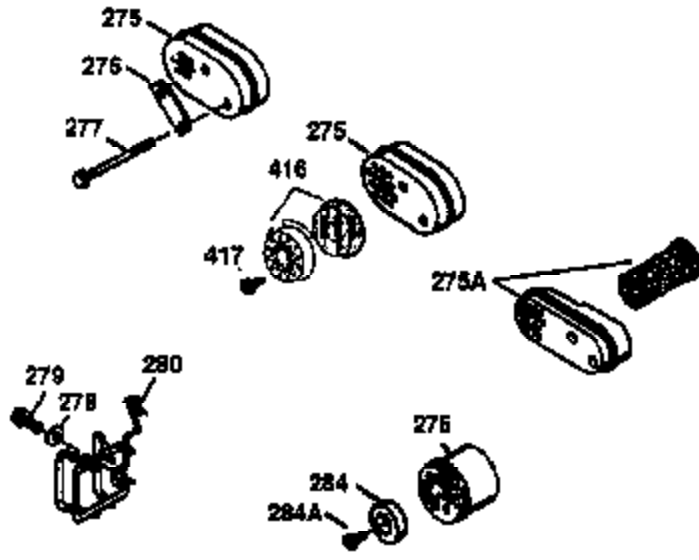

ILLUSTRATION SHOWS TYPICAL PARTS ONLY. ORDER BY PART NUMBER. PARTS NOT LISTED ARE SUPPLIED BY OEM.

VIEW 3 OF 3

Ref #	Part Number	Qty	Description
90	611112	1	Flywheel
238	650932	2	Screw, 10-32 x 49/64"
239	34338	1	* Air Cleaner Gasket
241	35797	1	Air Cleaner Collar
245	35066	1	Air Cleaner Filter
250	35065	1	Air Cleaner Cover
275	27181B	1	Muffler (Incl. 277)
277	650795	2	Screw, 1/4-20 x 2-1/4"
354	35025	1	Staple