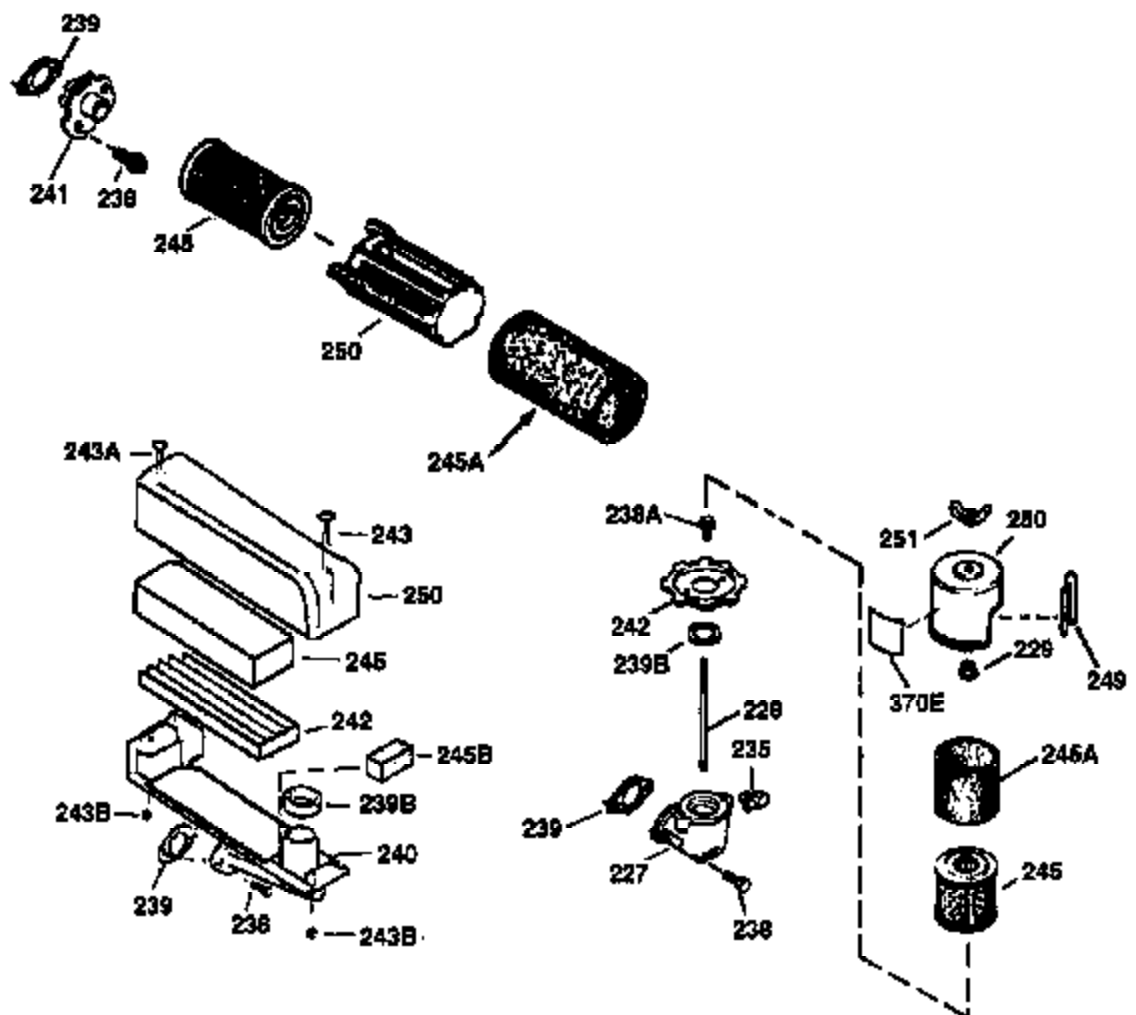

ILLUSTRATION SHOWS TYPICAL PARTS ONLY. ORDER BY PART NUMBER. PARTS NOT LISTED ARE SUPPLIED BY OEM.

VIEW 3 OF 3

Ref #	Part Number	Qty	Description
90	611112	1	Flywheel
238	650932	2	Screw, 10-32 x 49/64"
239	34338	1	* Air Cleaner Gasket
241	35797	1	Air Cleaner Collar
245	35066	1	Air Cleaner Filter
250	35065	1	Air Cleaner Cover
275	27181B	1	Muffler (Incl. 277)
277	650795	2	Screw, 1/4-20 x 2-1/4"
354	35025	1	Staple