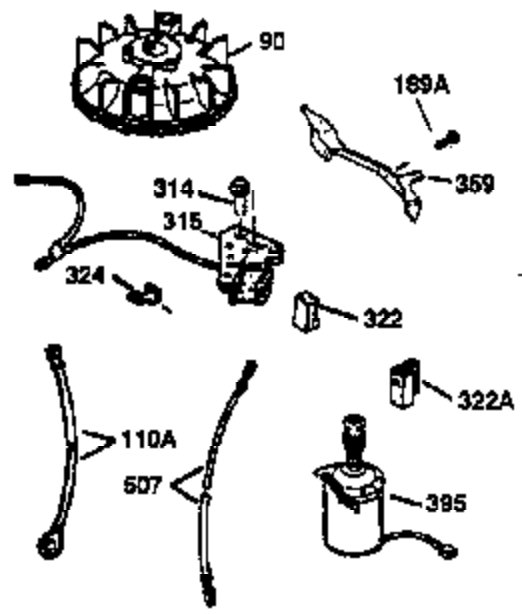

ILLUSTRATION SHOWS TYPICAL PARTS ONLY. ORDER BY PART NUMBER. PARTS NOT LISTED ARE SUPPLIED BY OEM.

VIEW 3 OF 3

Ref #	Part Number	Qty	Description
90	611112	1	Flywheel
238	650932	2	Screw, 10-32 x 49/64"
239	34338	1	* Air Cleaner Gasket
241	35797	1	Air Cleaner Collar
245	35066	1	Air Cleaner Filter
250	35065	1	Air Cleaner Cover
275	27181B	1	Muffler (Incl. 277)
277	650795	2	Screw, 1/4-20 x 2-1/4"
354	35025	1	Staple