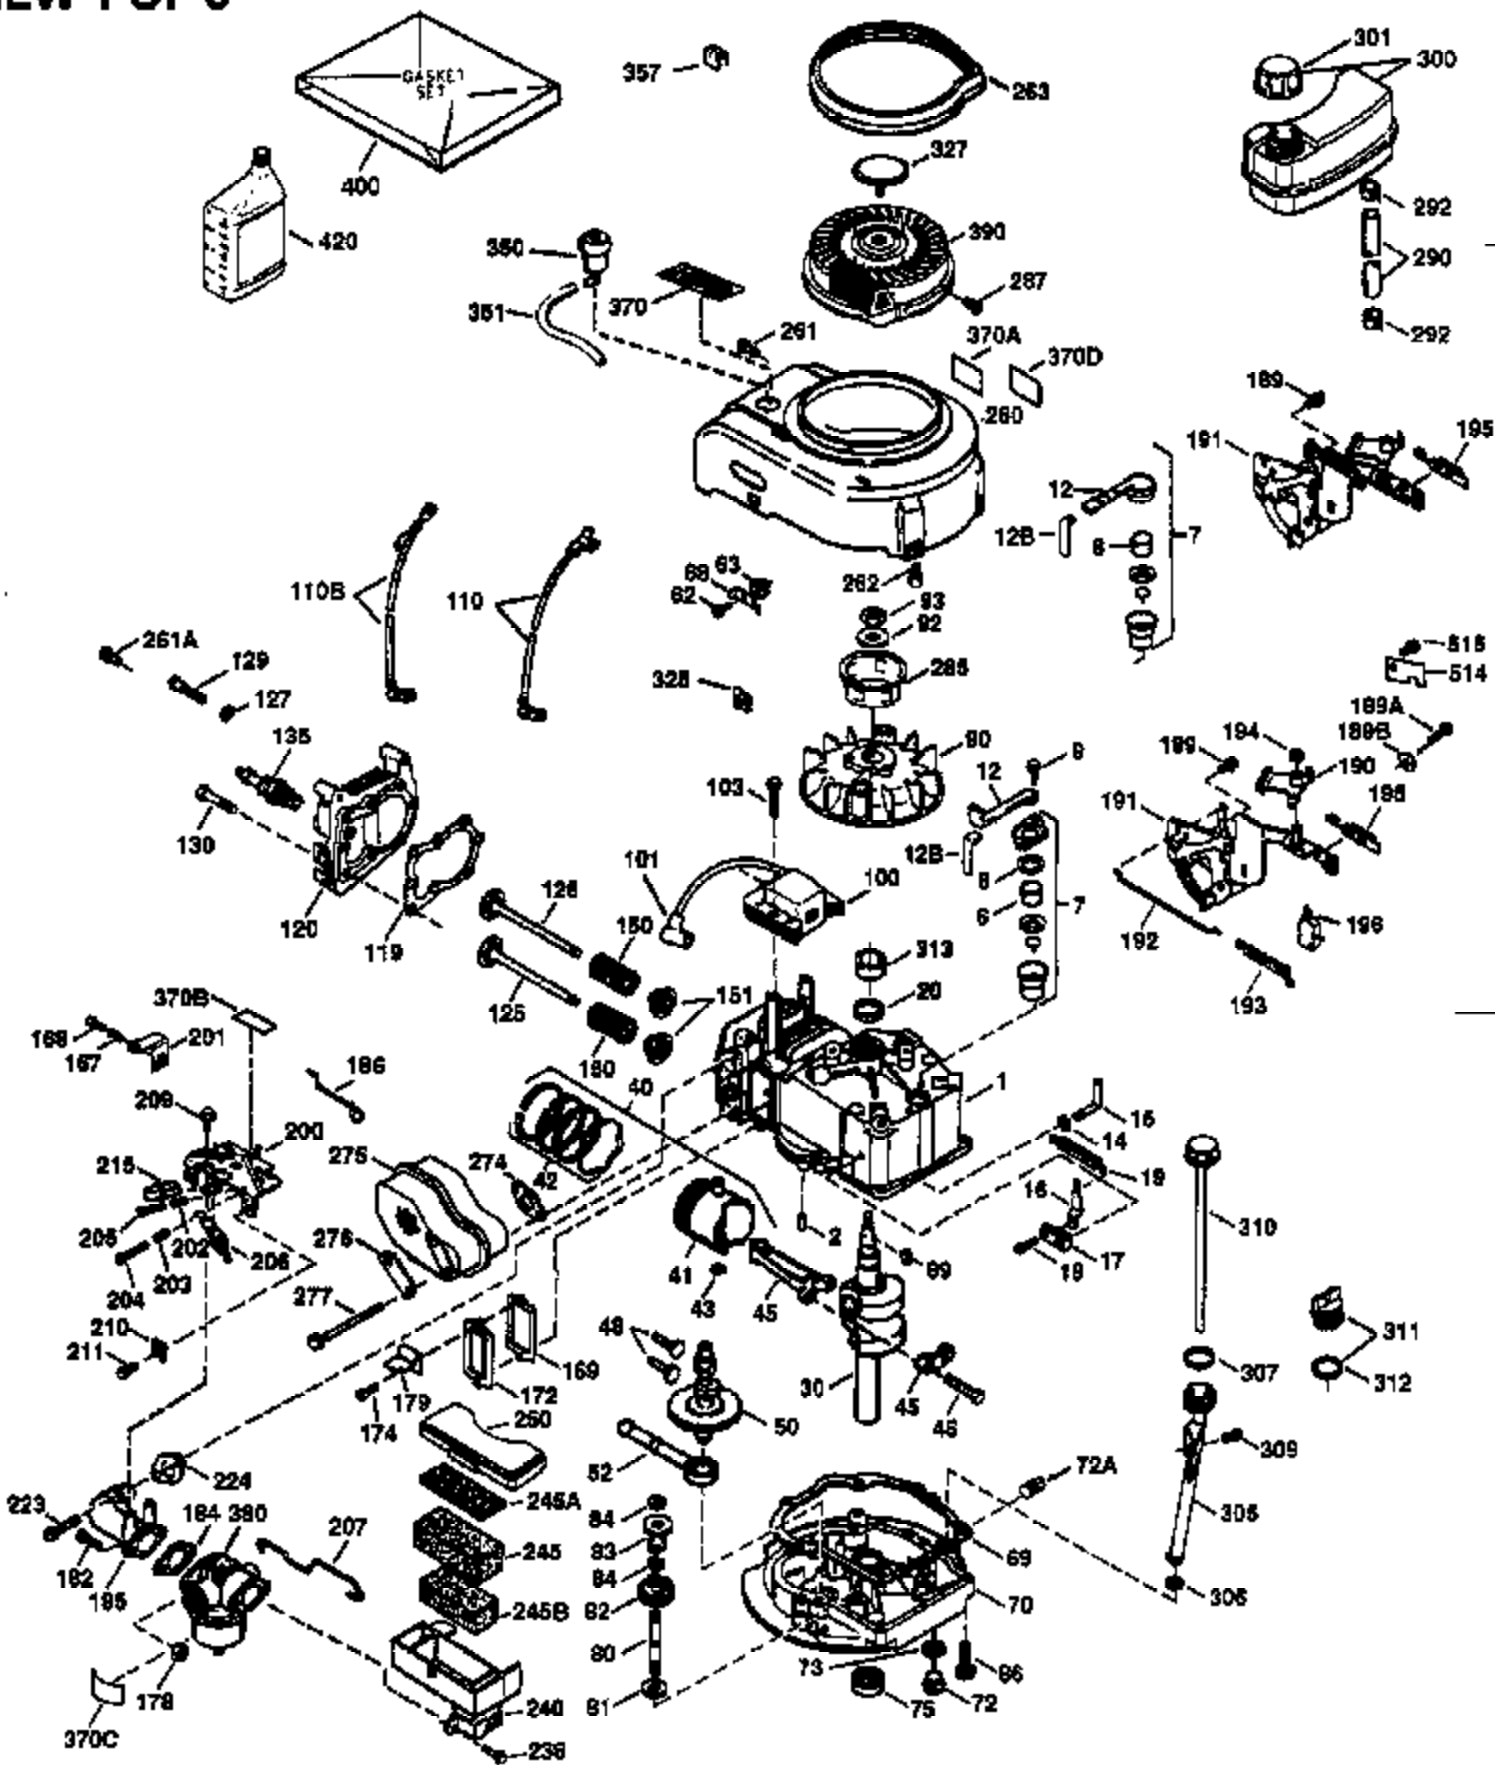

ILLUSTRATION SHOWS TYPICAL PARTS ONLY. ORDER BY PART NUMBER. PARTS NOT LISTED ARE SUPPLIED BY OEM.

VIEW 1 OF 3

Engine Parts List #1

Ref #	Part Number	Qty	Description
1	36478	1	Cylinder (Incl. 2 & 20)
2	26727	2	Dowel Pin
6	33734	1	Breather Element
7	34214A	1	Breather Ass'y. (Incl. 6,8,9,12,12B)
8	33735	1	* Breather Gasket
9	30200	2	Screw, 10-24 x 9/16"
12	33886	1	Breather Tube
12B	34695	1	Breather Tube Elbow
14	28277	1	Washer
15	30589	1	Governor Rod (Incl. 14)
16	31383A	1	Governor Lever
17	31335	1	Governor Lever Clamp
18	650548	1	Screw, 8-32 x 5/16"
19	31361	1	Extension Spring
20	32600	1	Oil Seal
30	36237A	1	Crankshaft
40	36073	1	Piston, Pin & Ring Set (Std.)
40	36074	1	Piston, Pin & Ring Set (.010" OS)
40	36075	1	Piston, Pin & Ring Set (.020" OS)
41	36070	1	Piston & Pin Ass'y. (Std.) (Incl. 43)
41	36071	1	Piston & Pin Ass'y. (.010" OS) (Incl. 43)
41	36072	1	Piston & Pin Ass'y. (.020" OS) (Incl. 43)
42	36076	1	Ring Set (Std.)
42	36077	1	Ring Set (.010" OS)
42	36078	1	Ring Set (.020" OS)
43	20381	2	Piston Pin Retaining Ring
45	30963B	1	Connecting Rod Ass'y. (Incl. 46)
46	32610A	2	Connecting Rod Bolt
48	27241	2	Valve Lifter
50	35992	1	Camshaft (MCR)
52	29914	1	Oil Pump Ass'y.
69	35261	1	* Mounting Flange Gasket
70	34311D	1	Mounting Flange (Incl. 72 thru 83)
72	36083	1	Oil Drain Plug
75	27897	1	Oil Seal
80	30574A	1	Governor Shaft
81	30590A	1	Washer
82	30591	1	Governor Gear Ass'y.(Incl. 81)
83	30588A	1	Governor Spool
86	650488	6	Screw, 1/4-20 x 1-1/4"
89	611004	1	Flywheel Key
90	611112	1	Flywheel
92	650815	1	Belleville Washer
93	650816	1	Flywheel Nut
100	34443A	1	Solid State Ignition
101	610118	1	Spark Plug Cover
103	650814	2	Screw, Torx T-15, 10-24 x 1"
110	34961	1	Ground Wire
119	36477	1	* Cylinder Head Gasket
120	36476	1	Cylinder Head
125	36471	1	Exhaust Valve (Std.) (Incl. 151)
125	36472	1	Exhaust Valve (1/32" OS) (Incl. 151)
126	29314B	1	Intake Valve (Std.) (Incl. 151)
126	29315C	1	Intake Valve (1/32" OS) (Incl. 151)
130	6021A	8	Screw, 5/16-18 x 1-1/2"
135	35395	1	Resistor Spark Plug (RJ19LM)
150	35991	2	Valve Spring
151	31673	2	Valve Spring Cap