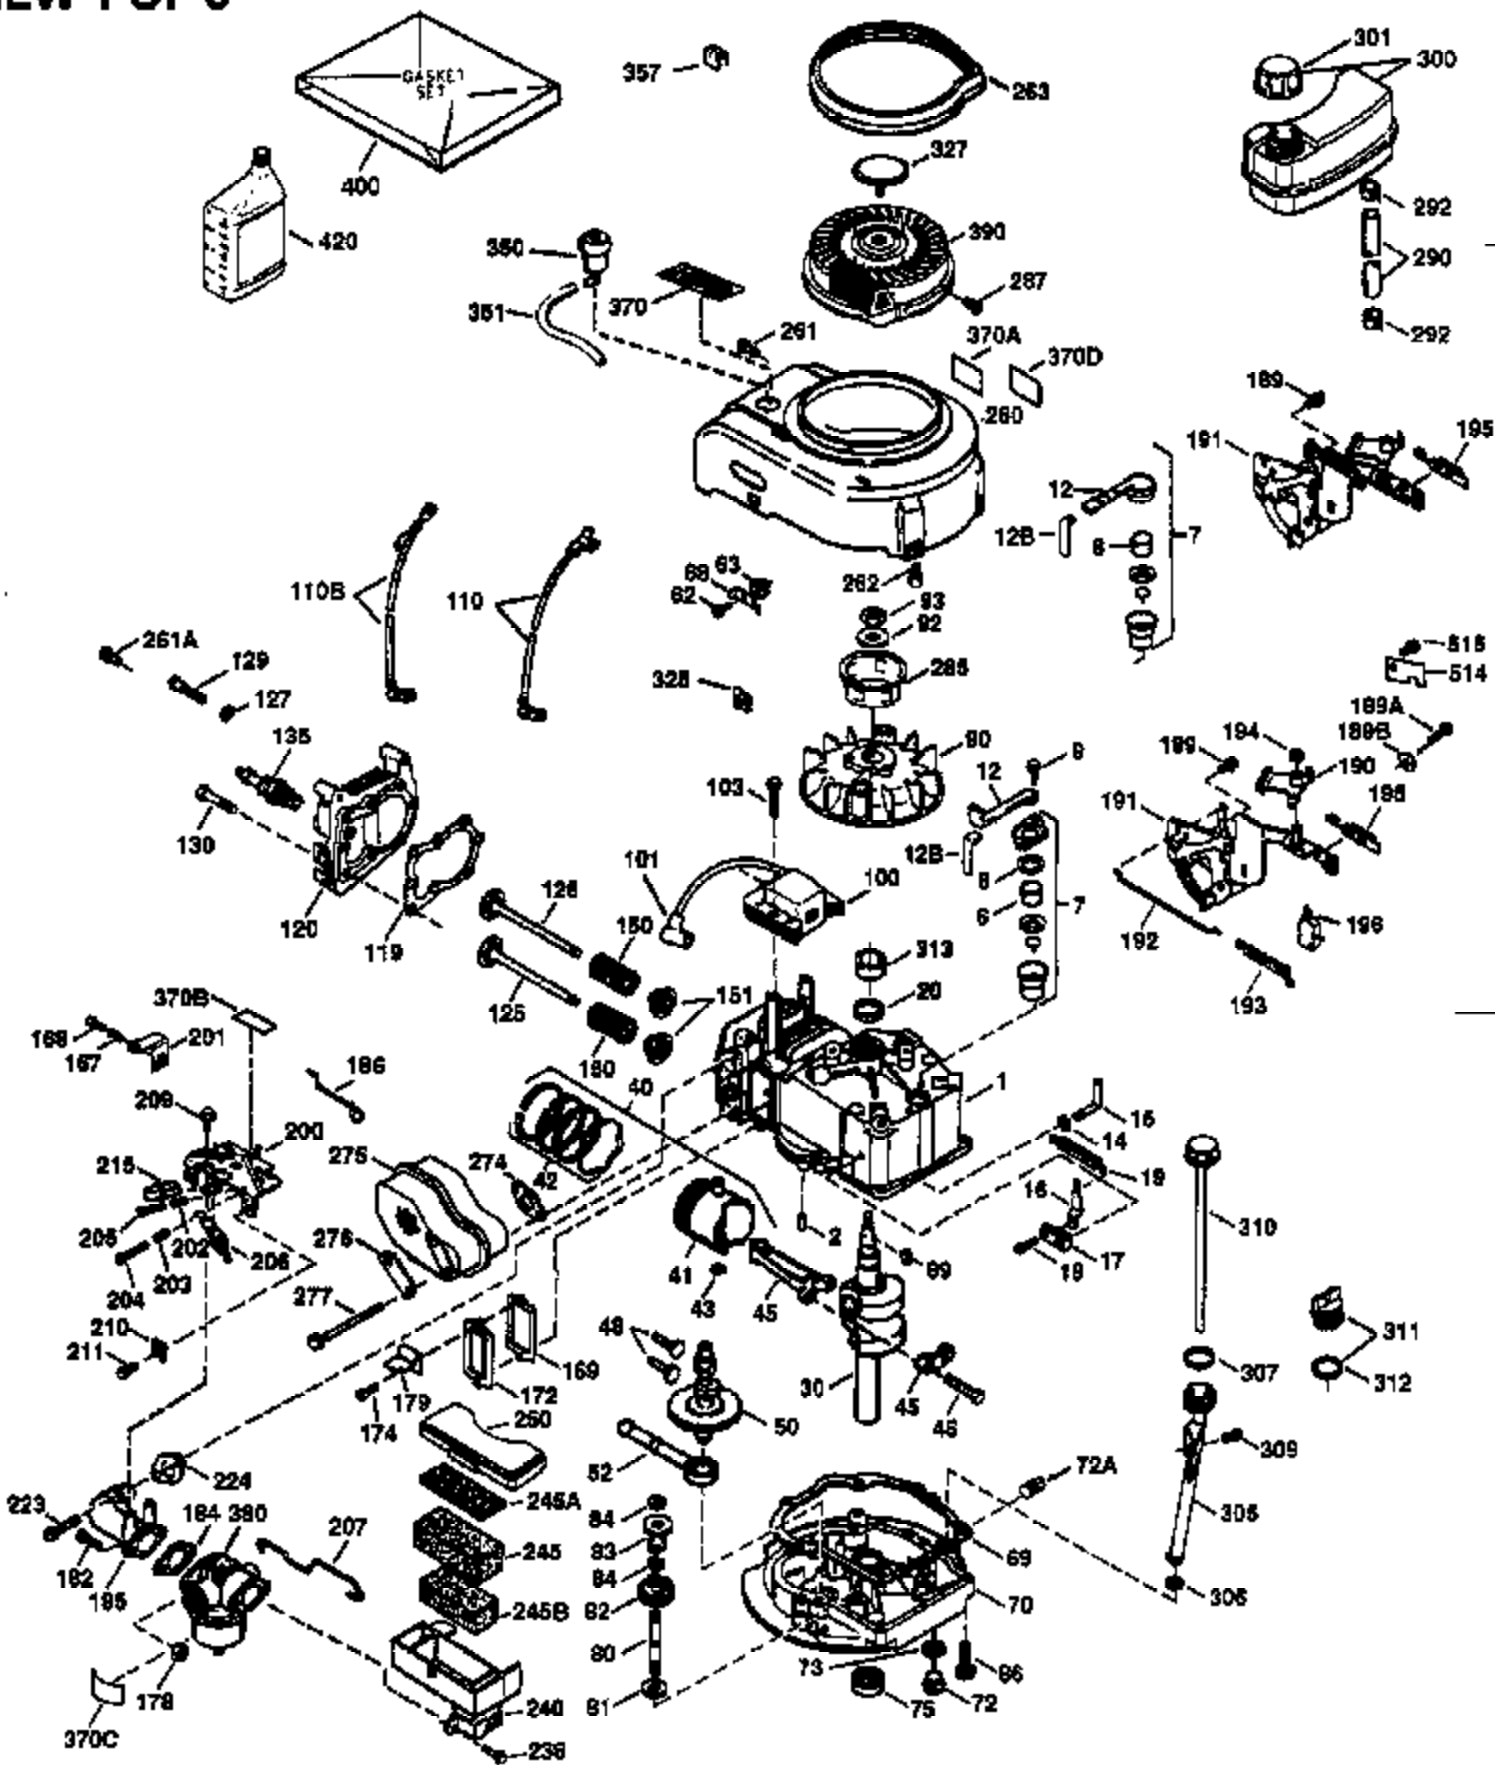

ILLUSTRATION SHOWS TYPICAL PARTS ONLY. ORDER BY PART NUMBER. PARTS NOT LISTED ARE SUPPLIED BY OEM.

VIEW 1 OF 3

Engine Parts List #1

Ref #	Part Number	Qty	Description
1	36478	1	Cylinder (Incl. 2 & 20)
2	26727	2	Dowel Pin
6	33734	1	Breather Element
7	34214A	1	Breather Ass'y. (Incl. 6, 8, 9 & 12)
8	33735	1	* Breather Gasket
9	30200	2	Screw, 10-24 x 9/16"
12B	34695	1	Breather Tube Elbow
12A	33886	1	Breather Tube
14	28277	1	Washer
15	30589	1	Governor Rod (Incl. 14)
16	31383A	1	Governor Lever
17	31335	1	Governor Lever Clamp
18	650548	1	Screw, 8-32 x 5/16"
19	31361	1	Extension Spring
20	32600	1	Oil Seal
30	35798	1	Crankshaft
40	36073	1	Piston, Pin & Ring Set (Std.)
40	36074	1	Piston, Pin & Ring Set (.010" OS)
40	36075	1	Piston, Pin & Ring Set (.020" OS)
41	36070	1	Piston & Pin Ass'y. (Std.) (Incl. 43)
41	36071	1	Piston & Pin Ass'y. (.010" OS) (Incl. 43)
41	36072	1	Piston & Pin Ass'y. (.020" OS) (Incl. 43)
42	36076	1	Ring Set (Std.)
42	36077	1	Ring Set (.010" OS)
42	36078	1	Ring Set (.020" OS)
43	20381	2	Piston Pin Retaining Ring
45	30963B	1	Connecting Rod Ass'y. (Incl. 46)
46	32610A	2	Connecting Rod Bolt
48	27241	2	Valve Lifter
50	35992	1	Camshaft (MCR)
52	29914	1	Oil Pump Ass'y.
69	35261	1	* Mounting Flange Gasket
70	34311D	1	Mounting Flange (Incl. 72 thru 83)
72	36083	1	Oil Drain Plug
75	27897	1	Oil Seal
80	30574A	1	Governor Shaft
81	30590A	1	Washer
82	30591	1	Governor Gear Ass'y. (Incl. 81)
83	30588A	1	Governor Spool
86	650488	6	Screw, 1/4-20 x 1-1/4"
89	611004	1	Flywheel Key
90	611112	1	Flywheel
92	650815	1	Belleville Washer
93	650816	1	Flywheel Nut
100	34443A	1	Solid State Ignition
101	610118	1	Spark Plug Cover
103	650814	2	Screw, Torx T-15, 10-24 x 1"
110	34961	1	Ground Wire
119	36477	1	* Cylinder Head Gasket
120	36476	1	Cylinder Head
125	36471	1	Exhaust Valve (Std.) (Incl. 151)
125	36472	1	Exhaust Valve (1/32" OS) (Incl. 151)
126	29314B	1	Intake Valve (Std.) (Incl. 151)
126	29315C	1	Intake Valve (1/32" OS) (Incl. 151)
130	6021A	8	Screw, 5/16-18 x 1-1/2"
135	35395	1	Resistor Spark Plug (RJ19LM)
150	35991	2	Valve Spring
151	31673	2	Valve Spring Cap