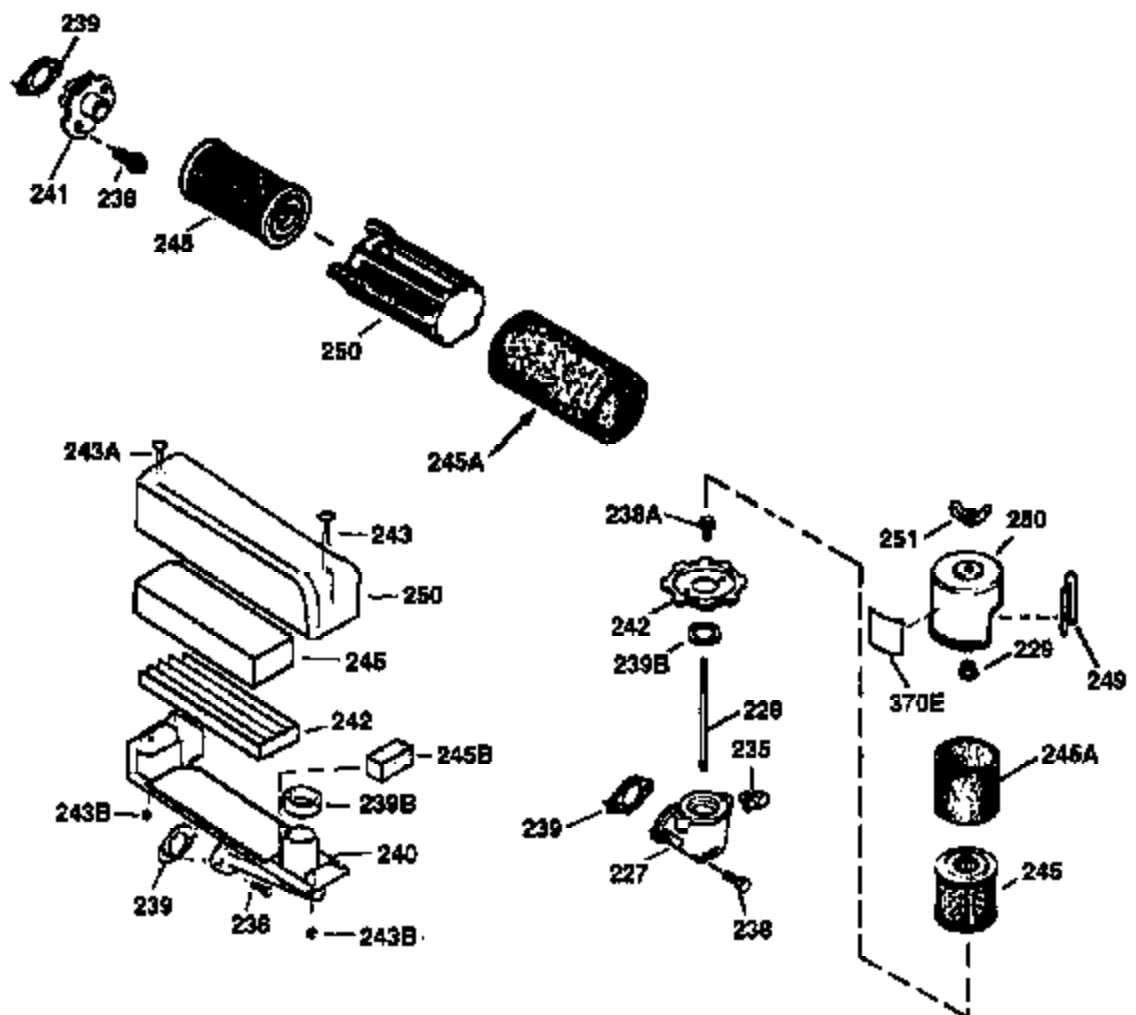

ILLUSTRATION SHOWS TYPICAL PARTS ONLY. ORDER BY PART NUMBER. PARTS NOT LISTED ARE SUPPLIED BY OEM.

VIEW 3 OF 3

Ref #	Part Number	Qty	Description
90	611112	1	Flywheel
238	650932	2	Screw, 10-32 x 49/64"
239	34338	1	* Air Cleaner Gasket
241	35797	1	Air Cleaner Collar
245	35066	1	Air Cleaner Filter
250	35065	1	Air Cleaner Cover
275	27181B	1	Muffler (Incl. 277)
277	650795	2	Screw, 1/4-20 x 2-1/4"