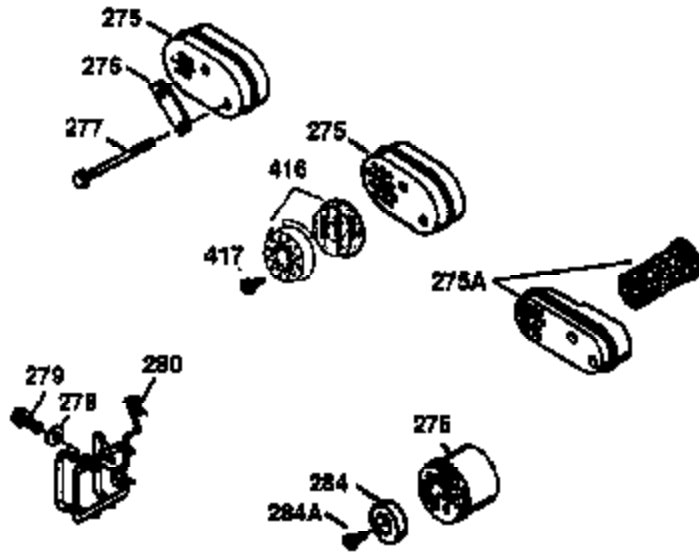

ILLUSTRATION SHOWS TYPICAL PARTS ONLY. ORDER BY PART NUMBER. PARTS NOT LISTED ARE SUPPLIED BY OEM.

VIEW 3 OF 3

Ref #	Part Number	Qty	Description
90	611112	1	Flywheel
238	650932	2	Screw, 10-32 x 49/64"
239	34338	1	* Air Cleaner Gasket
241	35797	1	Air Cleaner Collar
245	35066	1	Air Cleaner Filter
250	35065	1	Air Cleaner Cover
275	27181B	1	Muffler (Incl. 277)
277	650795	2	Screw, 1/4-20 x 2-1/4"