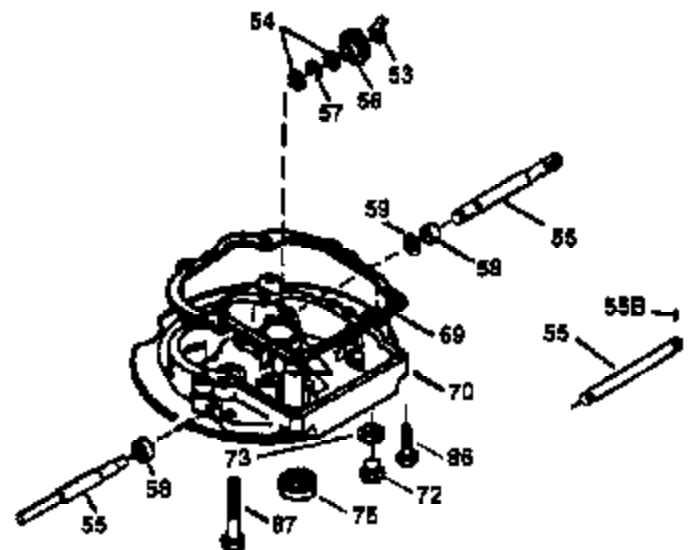

ILLUSTRATION SHOWS TYPICAL PARTS ONLY. ORDER BY PART NUMBER. PARTS NOT LISTED ARE SUPPLIED BY OEM.

VIEW 2 OF 3

Ref #	Part Number	Qty	Description
19	36281	1	Extension Spring
69	35261	1	* Mounting Flange Gasket
70	36232A	1	Mounting Flange (Incl. 72 thru 83)
72	30572	1	Oil Drain Plug
73	28833	1	Drain Plug Gasket
75	27897	1	Oil Seal
86	650488	6	Screw, 1/4-20 x 1-1/4"
182	6201	2	Screw, 1/4-28 x 7/8"
185	31384A	1	Intake Pipe (Incl. 224)
186	34337	1	Governor Link
223	650451	2	Screw, 1/4-20 x 1"
238	650806	2	Screw, 10-32 x 5/8"
239	34338	1	* Air Cleaner Gasket
245	34340	1	Air Cleaner Filter
250	34341B	1	Air Cleaner Cover
275B	36424	1	Spark Arrestor Muffler (Optional)
277A	650795	2	Screw, 1/4-20 x 2-1/4" (Optional)
287	650926	2	Screw, 8-32 x 21/64"
300	35586	1	Fuel Tank (Incl. 292 & 301)
301	35355	1	Fuel Cap
390	590688	1	Rewind Starter