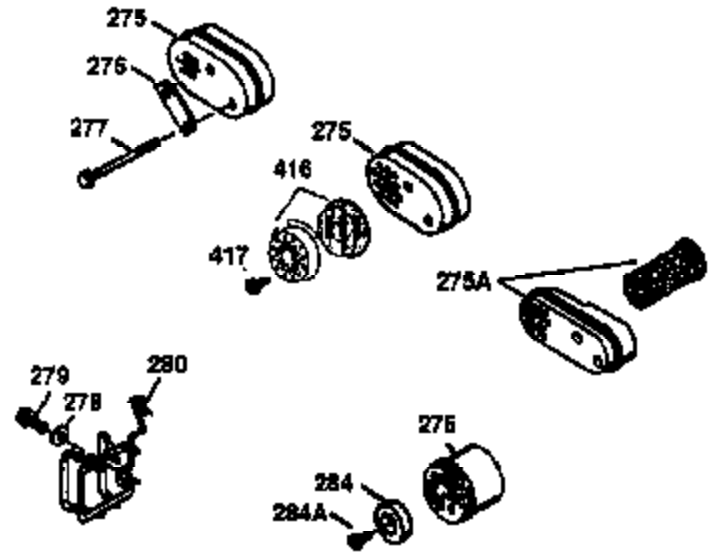

ILLUSTRATION SHOWS TYPICAL PARTS ONLY. ORDER BY PART NUMBER. PARTS NOT LISTED ARE SUPPLIED BY OEM.

VIEW 3 OF 3

Ref #	Part Number	Qty	Description
90	611112	1	Flywheel
110A	31388	1	Ground Wire
238	650806	2	Screw, 10-32 x 5/8"
239	34338	1	* Air Cleaner Gasket
240	34858	1	Air Cleaner Body
245	34340	1	Air Cleaner Filter
250	34341B	1	Air Cleaner Cover
275B	36424	1	Spark Arrestor Muffler (Optional)
275	36456A	1	Muffler (Incl. 277)
276	33753	1	Locking Plate (Optional)
277A	650795	2	Screw, 1/4-20 x 2-1/4" (Optional)
277	650988	1	Screw, 1/4-20 x 2-5/16"
324	33177	1	Terminal