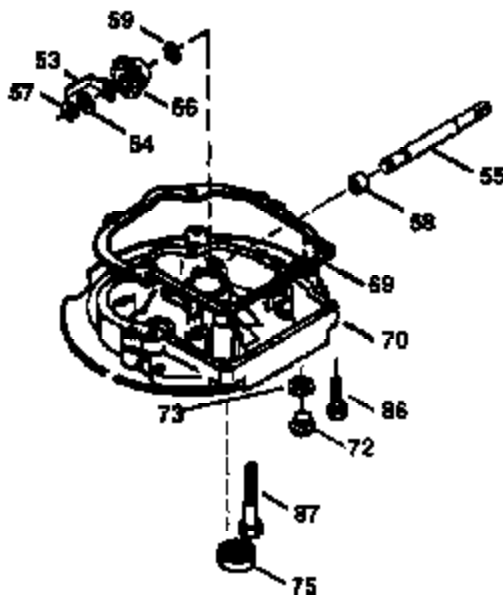

ILLUSTRATION SHOWS TYPICAL PARTS ONLY. ORDER BY PART NUMBER. PARTS NOT LISTED ARE SUPPLIED BY OEM.

VIEW 2 OF 3

Ref #	Part Number	Qty	Description
19	36281	1	Extension Spring
69	35261	1	* Mounting Flange Gasket
70	36232A	1	Mounting Flange (Incl. 72 thru 83)
72	30572	1	Oil Drain Plug
73	28833	1	Drain Plug Gasket
75	27897	1	Oil Seal
86	650488	6	Screw, 1/4-20 x 1-1/4"
182	6201	2	Screw, 1/4-28 x 7/8"
185	31384A	1	Intake Pipe (Incl. 224)
186	34337	1	Governor Link
223	650451	2	Screw, 1/4-20 x 1"
238	650806	2	Screw, 10-32 x 5/8"
239	34338	1	* Air Cleaner Gasket
245	34340	1	Air Cleaner Filter
250	34341B	1	Air Cleaner Cover
275B	36424	1	Spark Arrestor Muffler (Optional)
277A	650795	2	Screw, 1/4-20 x 2-1/4" (Optional)
287	650926	2	Screw, 8-32 x 21/64"
300	35586	1	Fuel Tank (Incl. 292 & 301)
301	35355	1	Fuel Cap
390	590688	1	Rewind Starter