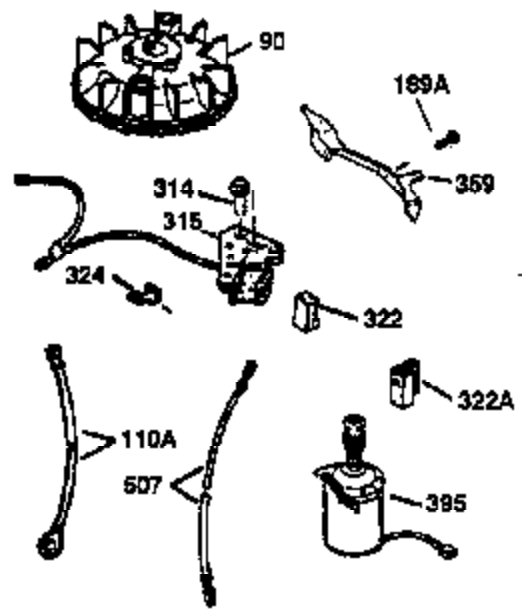

ILLUSTRATION SHOWS TYPICAL PARTS ONLY. ORDER BY PART NUMBER. PARTS NOT LISTED ARE SUPPLIED BY OEM.

VIEW 3 OF 3

Ref #	Part Number	Qty	Description
90	611112	1	Flywheel
110A	31388	1	Ground Wire
238	650806	2	Screw, 10-32 x 5/8"
239	34338	1	* Air Cleaner Gasket
240	34858	1	Air Cleaner Body
245	34340	1	Air Cleaner Filter
250	34341B	1	Air Cleaner Cover
275B	36424	1	Spark Arrestor Muffler (Optional)
275	36456A	1	Muffler (Incl. 277)
276	33753	1	Locking Plate (Optional)
277A	650795	2	Screw, 1/4-20 x 2-1/4" (Optional)
277	650988	1	Screw, 1/4-20 x 2-5/16"
324	33177	1	Terminal