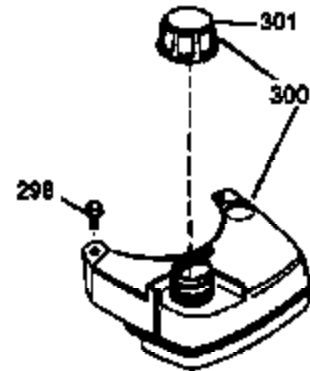

ILLUSTRATION SHOWS TYPICAL PARTS ONLY. ORDER BY PART NUMBER. PARTS NOT LISTED ARE SUPPLIED BY OEM.

VIEW 2 OF 3

Ref #	Part Number	Qty	Description
19	36281	1	Extension Spring
69	35261	1	* Mounting Flange Gasket
70	36232A	1	Mounting Flange (Incl. 72 thru 83)
72	30572	1	Oil Drain Plug
73	28833	1	Drain Plug Gasket
75	27897	1	Oil Seal
86	650488	6	Screw, 1/4-20 x 1-1/4"
182	6201	2	Screw, 1/4-28 x 7/8"
185	31384A	1	Intake Pipe (Incl. 224)
186	34337	1	Governor Link
223	650451	2	Screw, 1/4-20 x 1"
238	650806	2	Screw, 10-32 x 5/8"
239	34338	1	* Air Cleaner Gasket
245	34340	1	Air Cleaner Filter
250	34341B	1	Air Cleaner Cover
275B	36424	1	Spark Arrestor Muffler (Optional)
277A	650795	2	Screw, 1/4-20 x 2-1/4" (Optional)
287	650926	2	Screw, 8-32 x 21/64"
300	35586	1	Fuel Tank (Incl. 292 & 301)
301	35355	1	Fuel Cap
390	590688	1	Rewind Starter