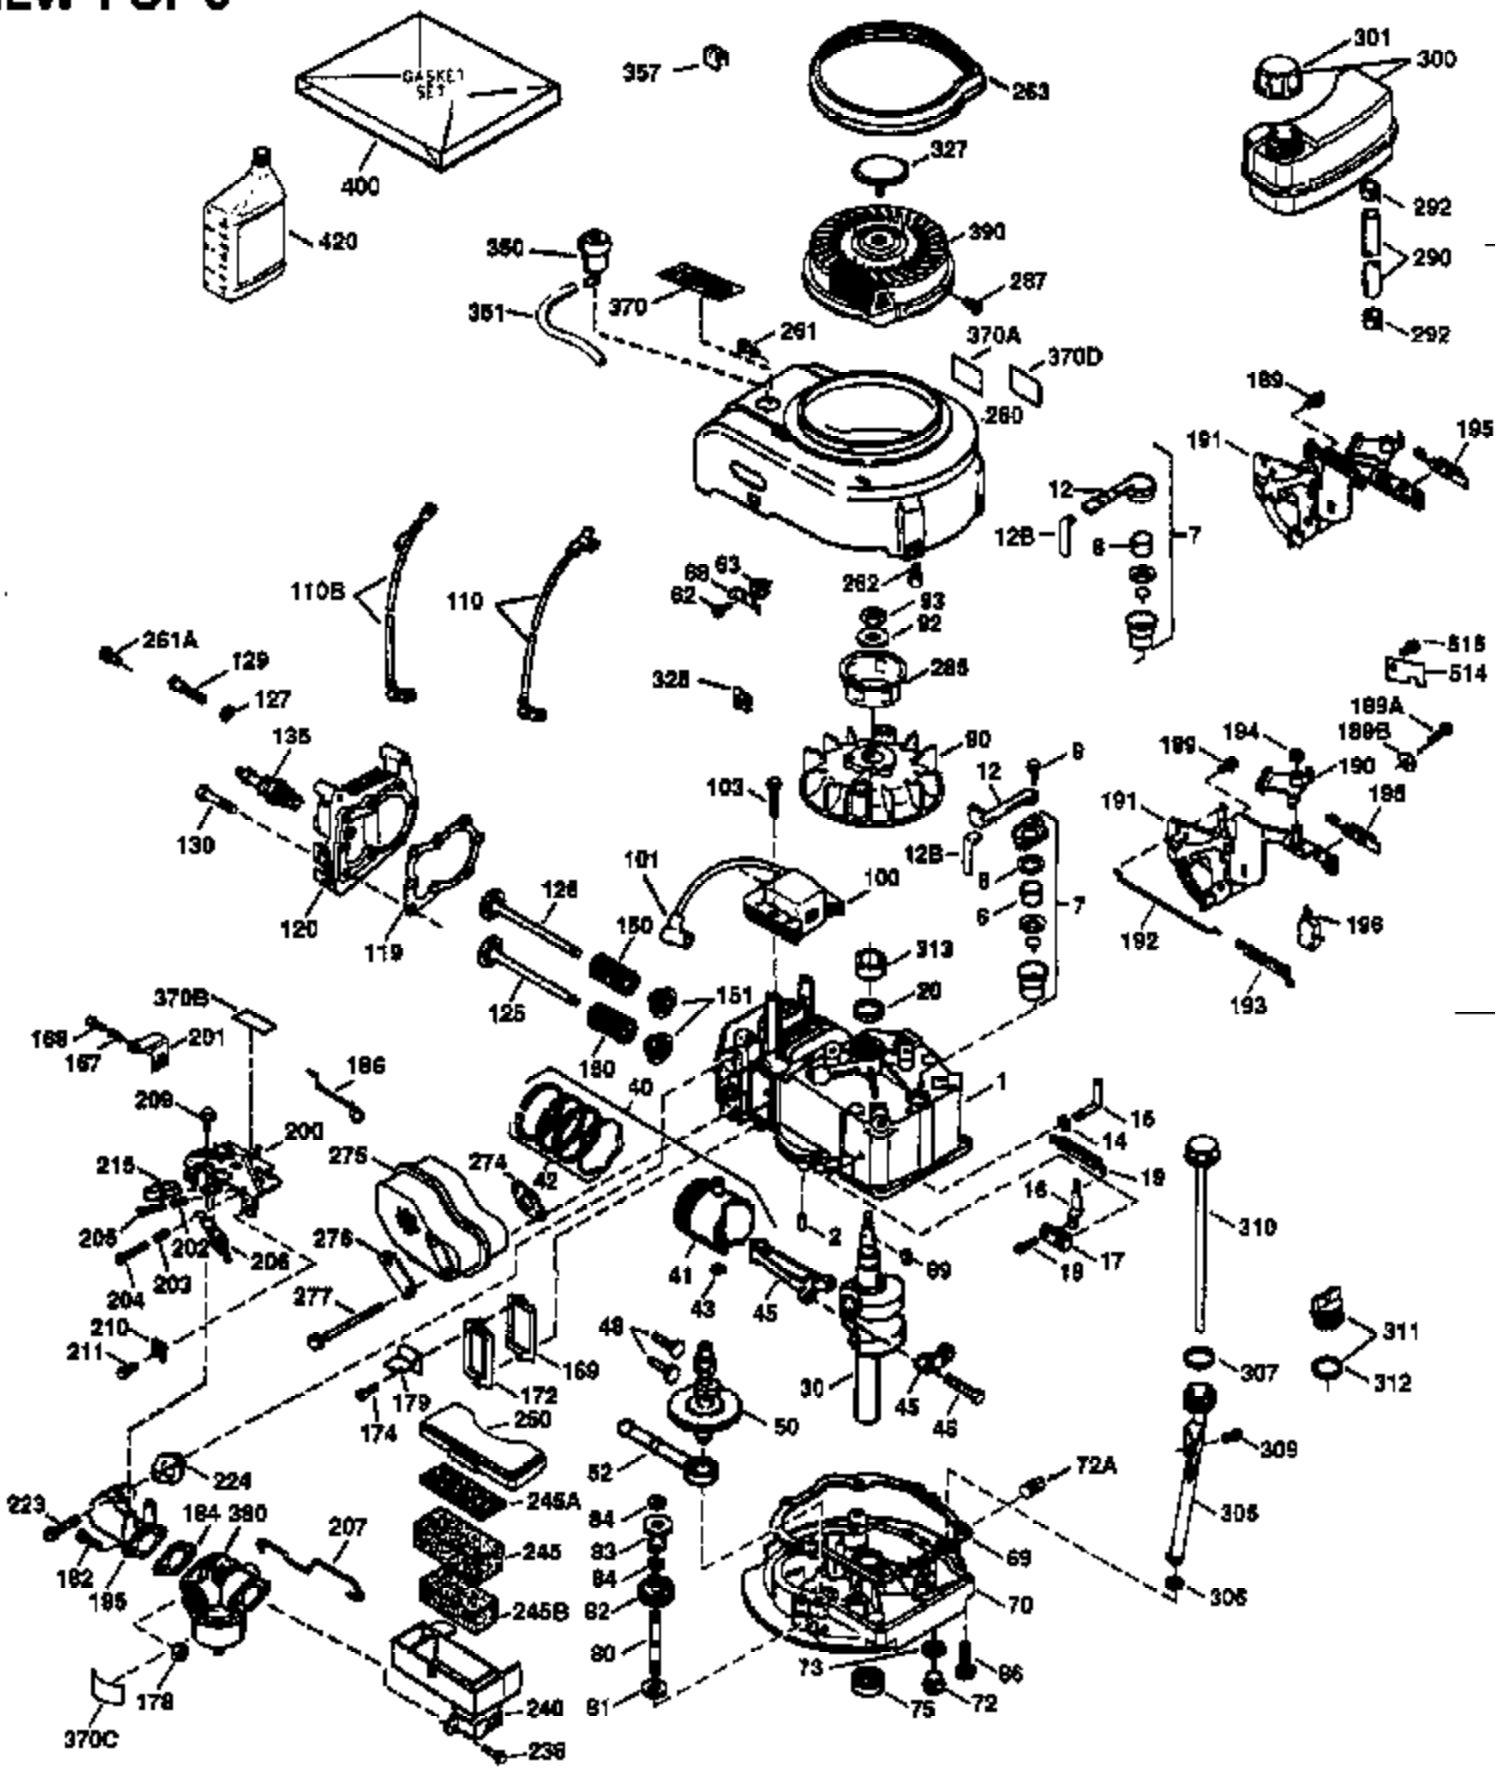

ILLUSTRATION SHOWS TYPICAL PARTS ONLY. ORDER BY PART NUMBER. PARTS NOT LISTED ARE SUPPLIED BY OEM.

VIEW 1 OF 3

Ref #	Part Number	Qty	Description
1	36478	1	Cylinder (Incl. 2 & 20)
2	26727	2	Dowel Pin
6	33734	1	Breather Element
7	34214A	1	Breather Ass'y. (Incl. 6, 8, 9 & 12)
8	33735	1	* Breather Gasket
9	30200	2	Screw, 10-24 x 9/16"
12	33886	1	Breather Tube
14	28277	1	Washer
15	30589	1	Governor Rod (Incl. 14)
16	31383A	1	Governor Lever
17	31335	1	Governor Lever Clamp
18	650548	1	Screw, 8-32 x 5/16"
19	36281	1	Extension Spring
20	32600	1	Oil Seal
30	36231	1	Crankshaft
40	36073	1	Piston, Pin & Ring Set (Std.)
40	36074	1	Piston, Pin & Ring Set (.010" OS)
40	36075	1	Piston, Pin & Ring Set (.020" OS)
41	36070	1	Piston & Pin Ass'y. (Std.) (Incl. 43)
41	36071	1	Piston & Pin Ass'y. (.010" OS) (Incl. 43)
41	36072	1	Piston & Pin Ass'y. (.020" OS) (Incl. 43)
42	36076	1	Ring Set (Std.)
42	36077	1	Ring Set (.010" OS)
42	36078	1	Ring Set (.020" OS)
43	20381	2	Piston Pin Retaining Ring
45	30963B	1	Connecting Rod Ass'y. (Incl. 46)
46	32610A	2	Connecting Rod Bolt
48	27241	2	Valve Lifter
50	35992	1	Camshaft (MCR)
52	29914	1	Oil Pump Ass'y.
62	650760	1	Screw, 8-32 x 3/8"
63	28545	1	Grommet
68	33356	1	Ground Terminal
69	35261	1	* Mounting Flange Gasket
70	36232A	1	Mounting Flange (Incl. 72 thru 83)
72	30572	1	Oil Drain Plug
72A	9556	1	Oil Drain Plug
73	28833	1	Drain Plug Gasket
75	27897	1	Oil Seal
80	30574A	1	Governor Shaft
81	30590A	1	Washer
82	30591	1	Governor Gear Ass'y. (Incl. 81)
83	30588A	1	Governor Spool
86	650488	6	Screw, 1/4-20 x 1-1/4"
89	611004	1	Flywheel Key
90	611112	1	Flywheel
92	650815	1	Belleville Washer
93	650816	1	Flywheel Nut
100	34443A	1	Solid State Ignition
101	610118	1	Spark Plug Cover
103	650814	2	Screw, Torx T-15, 10-24 x 1"
110	36230	1	Ground Wire
119	36477	1	* Cylinder Head Gasket
120	36476	1	Cylinder Head
125	36471	1	Exhaust Valve (Std.) (Incl. 151)
125	36472	1	Exhaust Valve (1/32" OS) (Incl. 151)
126	29314B	1	Intake Valve (Std.) (Incl. 151)
126	29315C	1	Intake Valve (1/32" OS) (Incl. 151)