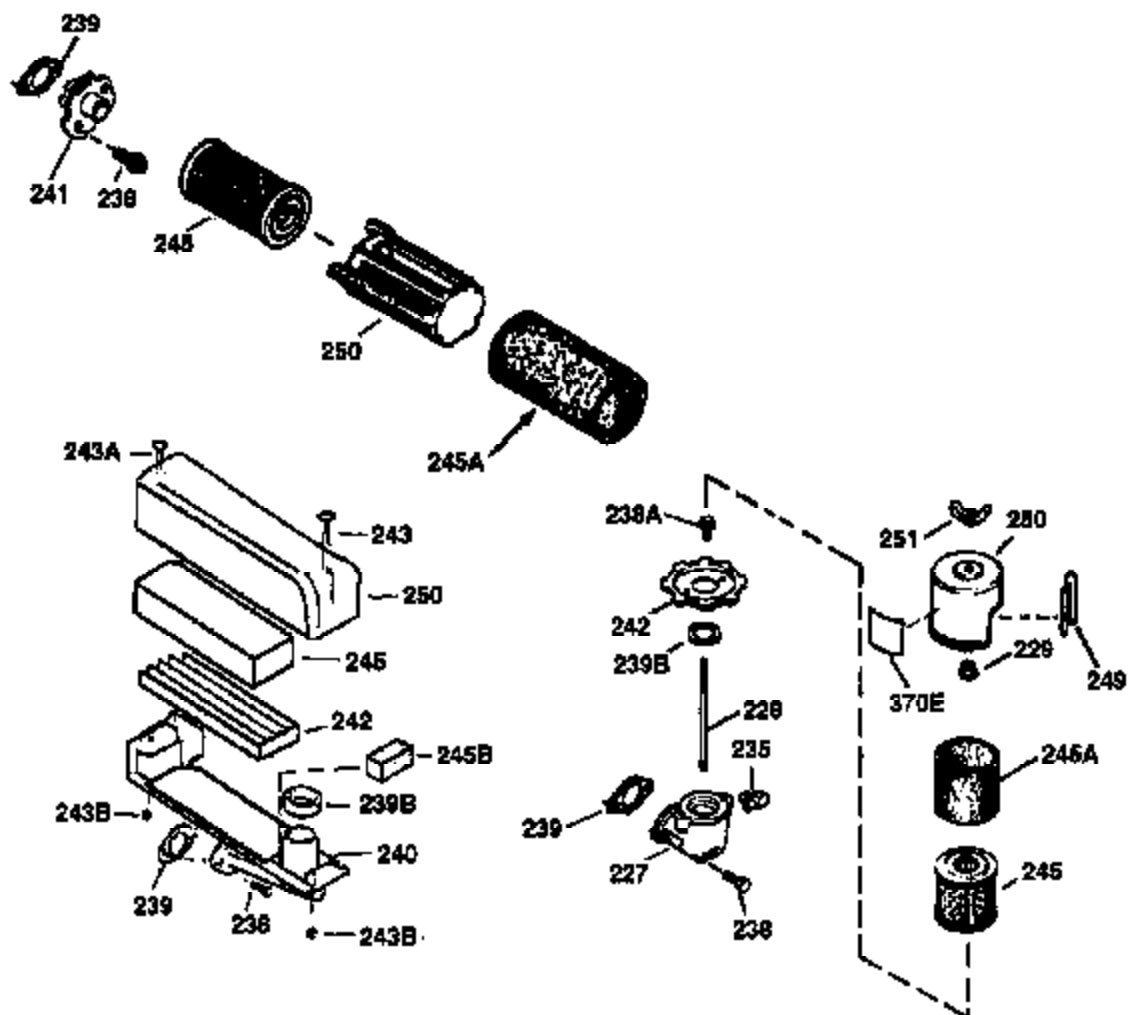

ILLUSTRATION SHOWS TYPICAL PARTS ONLY. ORDER BY PART NUMBER. PARTS NOT LISTED ARE SUPPLIED BY OEM.

VIEW 3 OF 3

Ref #	Part Number	Qty	Description
90	611112	1	Flywheel
110A	31388	1	Ground Wire
238	650806	2	Screw, 10-32 x 5/8"
239	34338	1	* Air Cleaner Gasket
240	34858	1	Air Cleaner Body
245	34340	1	Air Cleaner Filter
250	34341B	1	Air Cleaner Cover
275B	36424	1	Spark Arrestor Muffler (Optional)
275	36456A	1	Muffler (Incl. 277)
276	33753	1	Locking Plate (Optional)
277A	650795	2	Screw, 1/4-20 x 2-1/4" (Optional)
277	650988	1	Screw, 1/4-20 x 2-5/16"
324	33177	1	Terminal