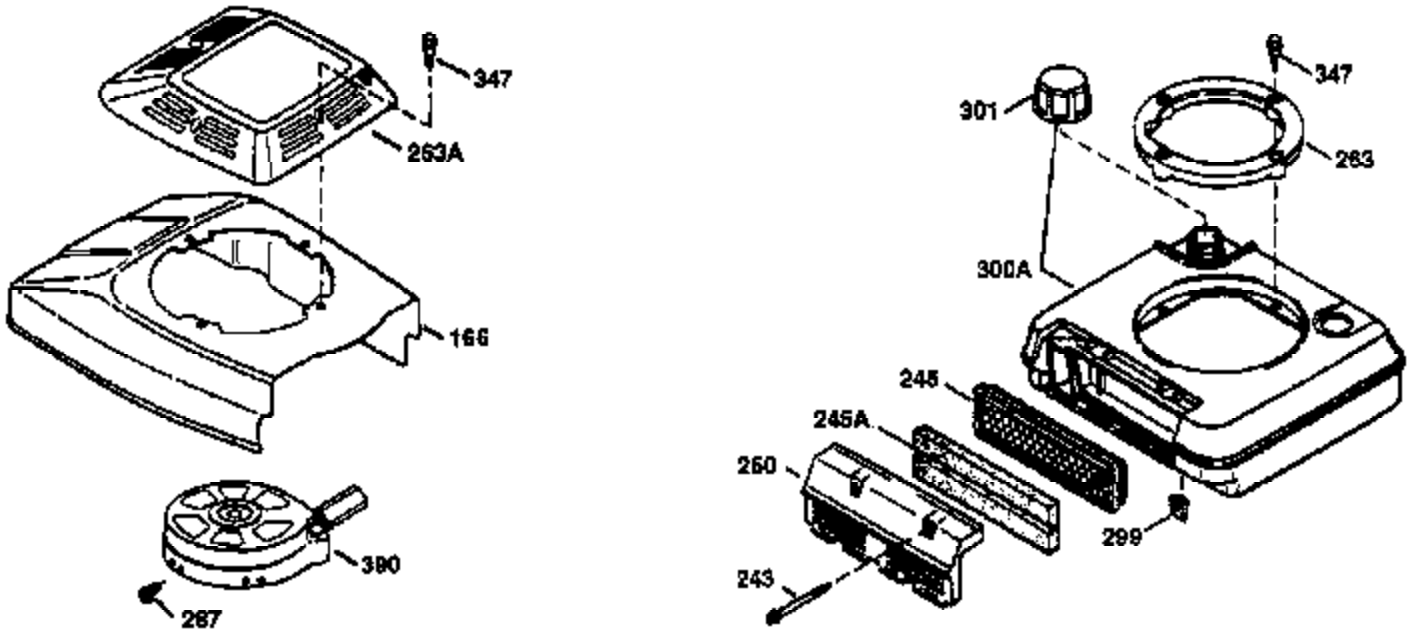

ILLUSTRATION SHOWS TYPICAL PARTS ONLY. ORDER BY PART NUMBER. PARTS NOT LISTED ARE SUPPLIED BY OEM.

VIEW 2 OF 3

Ref #	Part Number	Qty	Description
19	36281	1	Extension Spring
69	35261	1	* Mounting Flange Gasket
70	36232A	1	Mounting Flange (Incl. 72 thru 83)
72	30572	1	Oil Drain Plug (Incl. 73)
73	28833	1	Drain Plug Gasket
75	27897	1	Oil Seal
86	650488	6	Screw, 1/4-20 x 1-1/4"
182	6201	2	Screw, 1/4-28 x 7/8"
185	31384A	1	Intake Pipe (Incl. 224)
186	34337	1	Governor Link
223	650451	2	Screw, 1/4-20 x 1"
238	650806	2	Screw, 10-32 x 5/8"
239	34338	1	* Air Cleaner Gasket
245	34340	1	Air Cleaner Filter
250	34341B	1	Air Cleaner Cover
287	650926	2	Screw, 8-32 x 21/64"
300	35586	1	Fuel Tank (Incl. 292 & 301)
301	35355	1	Fuel Cap
390	590688	1	Rewind Starter