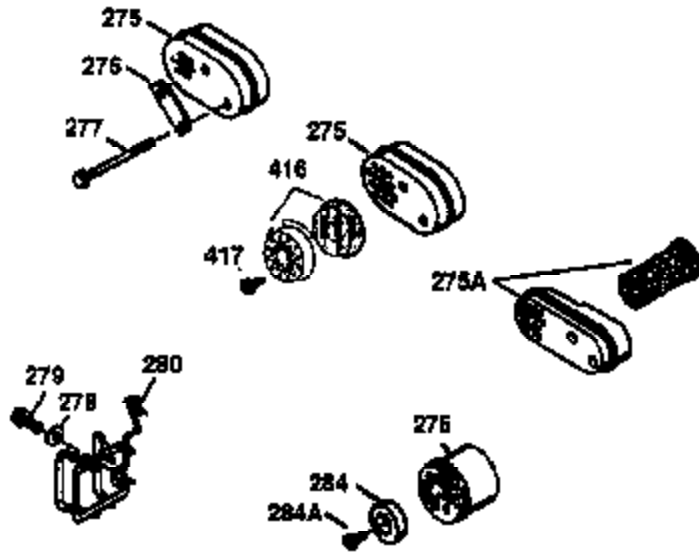

ILLUSTRATION SHOWS TYPICAL PARTS ONLY. ORDER BY PART NUMBER. PARTS NOT LISTED ARE SUPPLIED BY OEM.

VIEW 3 OF 3

Ref #	Part Number	Qty	Description
90	611112	1	Flywheel
110A	31388	1	Ground Wire
238	650806	2	Screw, 10-32 x 5/8"
239	34338	1	* Air Cleaner Gasket
240	34858	1	Air Cleaner Body
245	34340	1	Air Cleaner Filter
250	34341B	1	Air Cleaner Cover
275	391019A	1	Muffler
276	33753	1	Locking Plate
277	650795	2	Screw, 1/4-20 x 2-1/4"
324	33177	1	Terminal