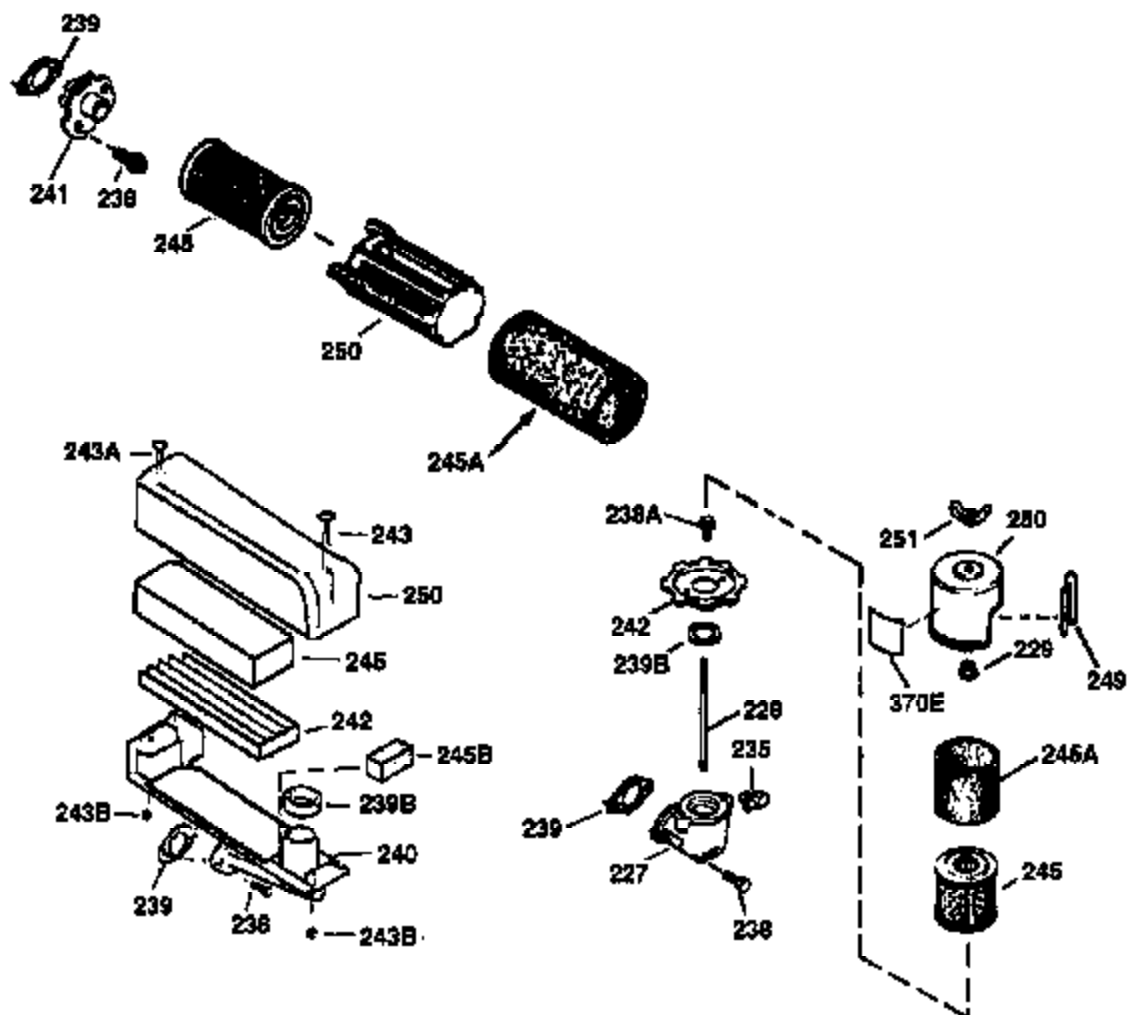

ILLUSTRATION SHOWS TYPICAL PARTS ONLY. ORDER BY PART NUMBER. PARTS NOT LISTED ARE SUPPLIED BY OEM.

VIEW 3 OF 3

Ref #	Part Number	Qty	Description
90	611112	1	Flywheel
110A	31388	1	Ground Wire
238	650806	2	Screw, 10-32 x 5/8"
239	34338	1	* Air Cleaner Gasket
240	34858	1	Air Cleaner Body
245	34340	1	Air Cleaner Filter
250	34341B	1	Air Cleaner Cover
275	391019A	1	Muffler
276	33753	1	Locking Plate
277	650795	2	Screw, 1/4-20 x 2-1/4"
324	33177	1	Terminal