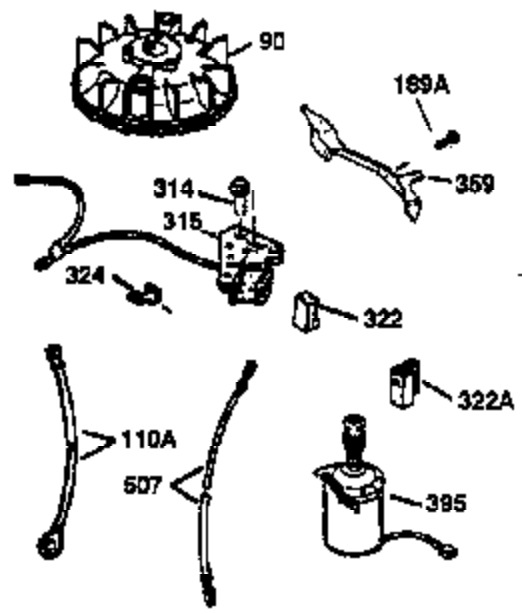

ILLUSTRATION SHOWS TYPICAL PARTS ONLY. ORDER BY PART NUMBER. PARTS NOT LISTED ARE SUPPLIED BY OEM.

VIEW 3 OF 3

Ref #	Part Number	Qty	Description
90	611112	1	Flywheel
110A	31388	1	Ground Wire
238	650806	2	Screw, 10-32 x 5/8"
239	34338	1	* Air Cleaner Gasket
240	34858	1	Air Cleaner Body
245	34340	1	Air Cleaner Filter
250	34341B	1	Air Cleaner Cover
275	391019A	1	Muffler
276	33753	1	Locking Plate
277	650795	2	Screw, 1/4-20 x 2-1/4"
324	33177	1	Terminal