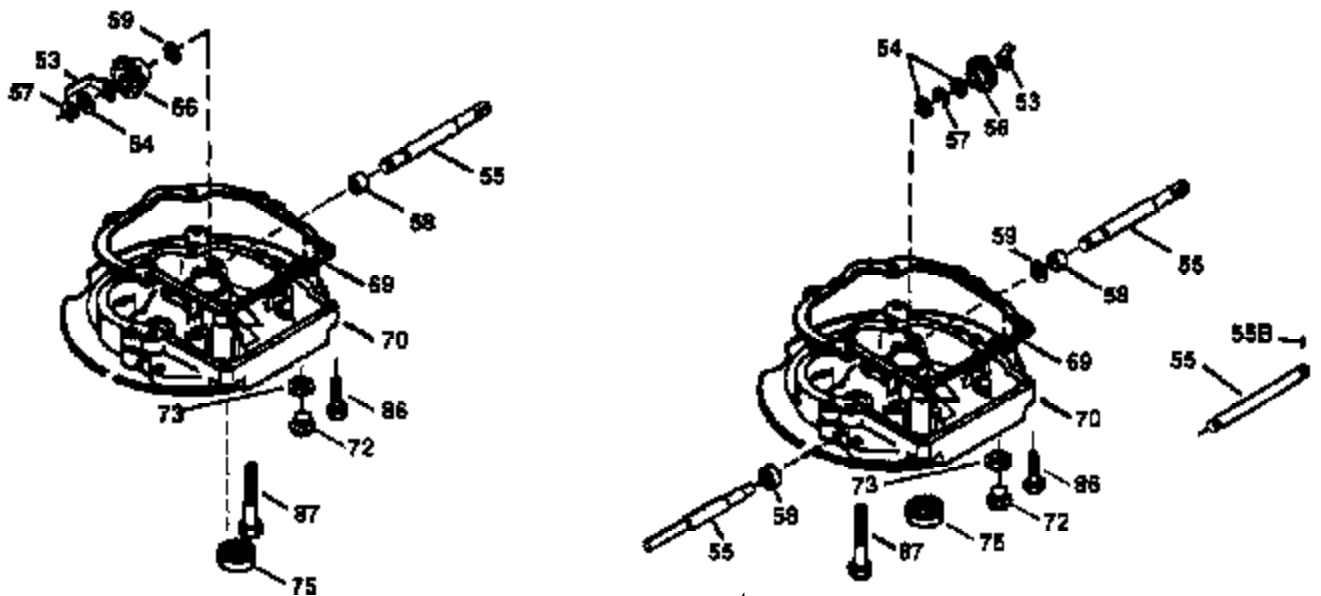

ILLUSTRATION SHOWS TYPICAL PARTS ONLY. ORDER BY PART NUMBER. PARTS NOT LISTED ARE SUPPLIED BY OEM.

VIEW 2 OF 3

Ref #	Part Number	Qty	Description
19	36281	1	Extension Spring
69	35261	1	* Mounting Flange Gasket
70	36232A	1	Mounting Flange (Incl. 72 thru 83)
72	30572	1	Oil Drain Plug (Incl. 73)
73	28833	1	Drain Plug Gasket
75	27897	1	Oil Seal
86	650488	6	Screw, 1/4-20 x 1-1/4"
182	6201	2	Screw, 1/4-28 x 7/8"
185	31384A	1	Intake Pipe (Incl. 224)
186	34337	1	Governor Link
223	650451	2	Screw, 1/4-20 x 1"
238	650806	2	Screw, 10-32 x 5/8"
239	34338	1	* Air Cleaner Gasket
245	34340	1	Air Cleaner Filter
250	34341B	1	Air Cleaner Cover
287	650926	2	Screw, 8-32 x 21/64"
300	35586	1	Fuel Tank (Incl. 292 & 301)
301	35355	1	Fuel Cap
390	590688	1	Rewind Starter