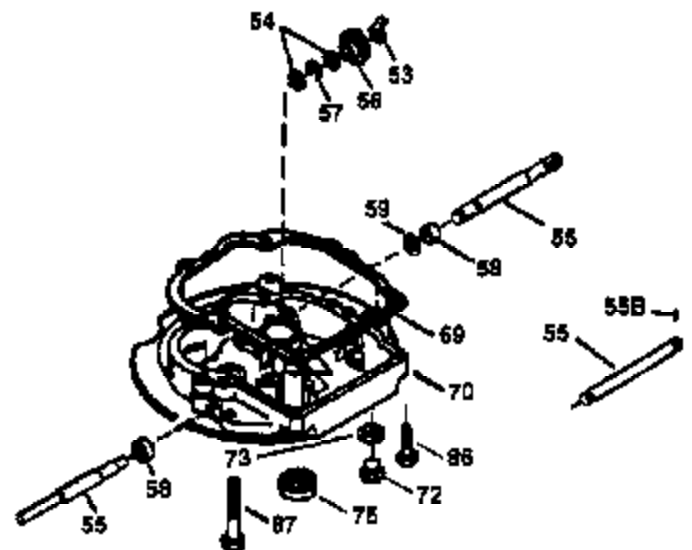

ILLUSTRATION SHOWS TYPICAL PARTS ONLY. ORDER BY PART NUMBER. PARTS NOT LISTED ARE SUPPLIED BY OEM.

VIEW 2 OF 3

Engine Parts List #2

Ref #	Part Number	Qty	Description
19	33578	1	Extension Spring
69	35261	1	* Mounting Flange Gasket
70	34311D	1	Mounting Flange (Incl. 72 thru 83)
72	36083	1	Oil Drain Plug
75	27897	1	Oil Seal
86	650488	6	Screw, 1/4-20 x 1-1/4"
182	6201	2	Screw, 1/4-28 x 7/8"
185	33004A	1	Intake Pipe (Incl. 224)
186	34358	1	Governor Link
223	650451	2	Screw, 1/4-20 x 1"
239	34698A	1	Air Cleaner Gasket
239A	35815	1	Air Cleaner Gasket
245A	34783	1	Air Cleaner Filter
245	34782	1	Air Cleaner Filter
250	35535	1	Air Cleaner Cover
287	650926	2	Screw, 8-32 x 21/64"
298	28763	3	Screw, 10-32 x 35/64"
300	34476A	1	Fuel Tank (Incl. 292 & 301)
301	33032	1	Fuel Cap
390	590688	1	Rewind Starter