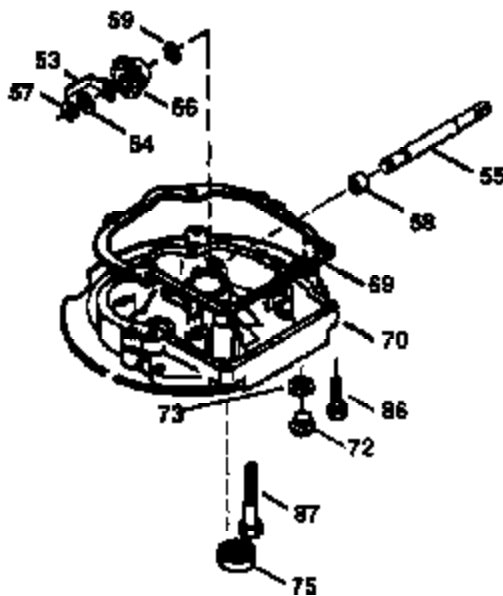

ILLUSTRATION SHOWS TYPICAL PARTS ONLY. ORDER BY PART NUMBER. PARTS NOT LISTED ARE SUPPLIED BY OEM.

VIEW 2 OF 3

Engine Parts List #2

Ref #	Part Number	Qty	Description
19	33578	1	Extension Spring
69	35261	1	* Mounting Flange Gasket
70	34311D	1	Mounting Flange (Incl. 72 thru 83)
72	36083	1	Oil Drain Plug
75	27897	1	Oil Seal
86	650488	6	Screw, 1/4-20 x 1-1/4"
182	6201	2	Screw, 1/4-28 x 7/8"
185	33004A	1	Intake Pipe (Incl. 224)
186	34358	1	Governor Link
223	650451	2	Screw, 1/4-20 x 1"
239	34698A	1	Air Cleaner Gasket
239A	35815	1	Air Cleaner Gasket
245A	34783	1	Air Cleaner Filter
245	34782	1	Air Cleaner Filter
250	35535	1	Air Cleaner Cover
287	650926	2	Screw, 8-32 x 21/64"
298	28763	3	Screw, 10-32 x 35/64"
300	34476A	1	Fuel Tank (Incl. 292 & 301)
301	33032	1	Fuel Cap
390	590688	1	Rewind Starter