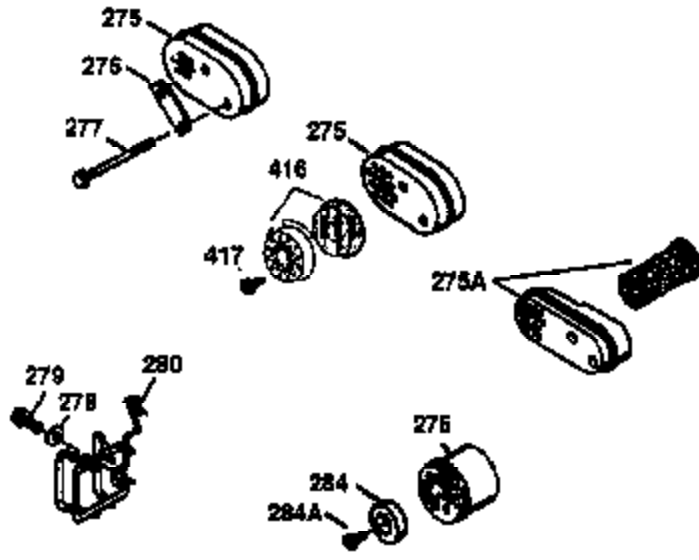

ILLUSTRATION SHOWS TYPICAL PARTS ONLY. ORDER BY PART NUMBER. PARTS NOT LISTED ARE SUPPLIED BY OEM.

VIEW 3 OF 3

Ref #	Part Number	Qty	Description
90	611112	1	Flywheel
227	35917	1	Air Cleaner Elbow Ass'y. (Incl. 238A)
228	650826	1	Stud, 1/4-20 x 6.20 Threaded Both End s
229	650825	1	Nut & Lock Washer, 1/4-20
235	35533	1	Breather Tube Fitting
238A	650940	2	Screw, 10-32 x 3/4"
239	34698A	1	Air Cleaner Gasket
239A	35815	1	Air Cleaner Gasket
242	34699	1	Air Cleaner Bracket
245	34782	1	Air Cleaner Filter
245A	34783	1	Air Cleaner Filter
249	35536	1	Air Cleaner Cover Seal
250	35535	1	Air Cleaner Cover
251	650513	1	Wing Nut, 1/4-20
275	391019A	1	Muffler
276	33753	1	Locking Plate
277	650795	2	Screw, 1/4-20 x 2-1/4"
361	650837	1	Screw, 10-32 x 1/4"