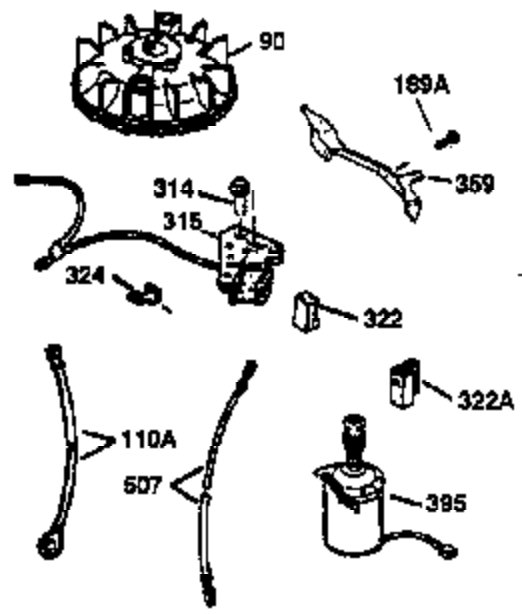

ILLUSTRATION SHOWS TYPICAL PARTS ONLY. ORDER BY PART NUMBER. PARTS NOT LISTED ARE SUPPLIED BY OEM.

VIEW 3 OF 3

Ref #	Part Number	Qty	Description
90	611112	1	Flywheel
227	35917	1	Air Cleaner Elbow Ass'y. (Incl. 238A)
228	650826	1	Stud, 1/4-20 x 6.20 Threaded Both End s
229	650825	1	Nut & Lock Washer, 1/4-20
235	35533	1	Breather Tube Fitting
238A	650940	2	Screw, 10-32 x 3/4"
239	34698A	1	Air Cleaner Gasket
239A	35815	1	Air Cleaner Gasket
242	34699	1	Air Cleaner Bracket
245	34782	1	Air Cleaner Filter
245A	34783	1	Air Cleaner Filter
249	35536	1	Air Cleaner Cover Seal
250	35535	1	Air Cleaner Cover
251	650513	1	Wing Nut, 1/4-20
275	391019A	1	Muffler
276	33753	1	Locking Plate
277	650795	2	Screw, 1/4-20 x 2-1/4"
361	650837	1	Screw, 10-32 x 1/4"