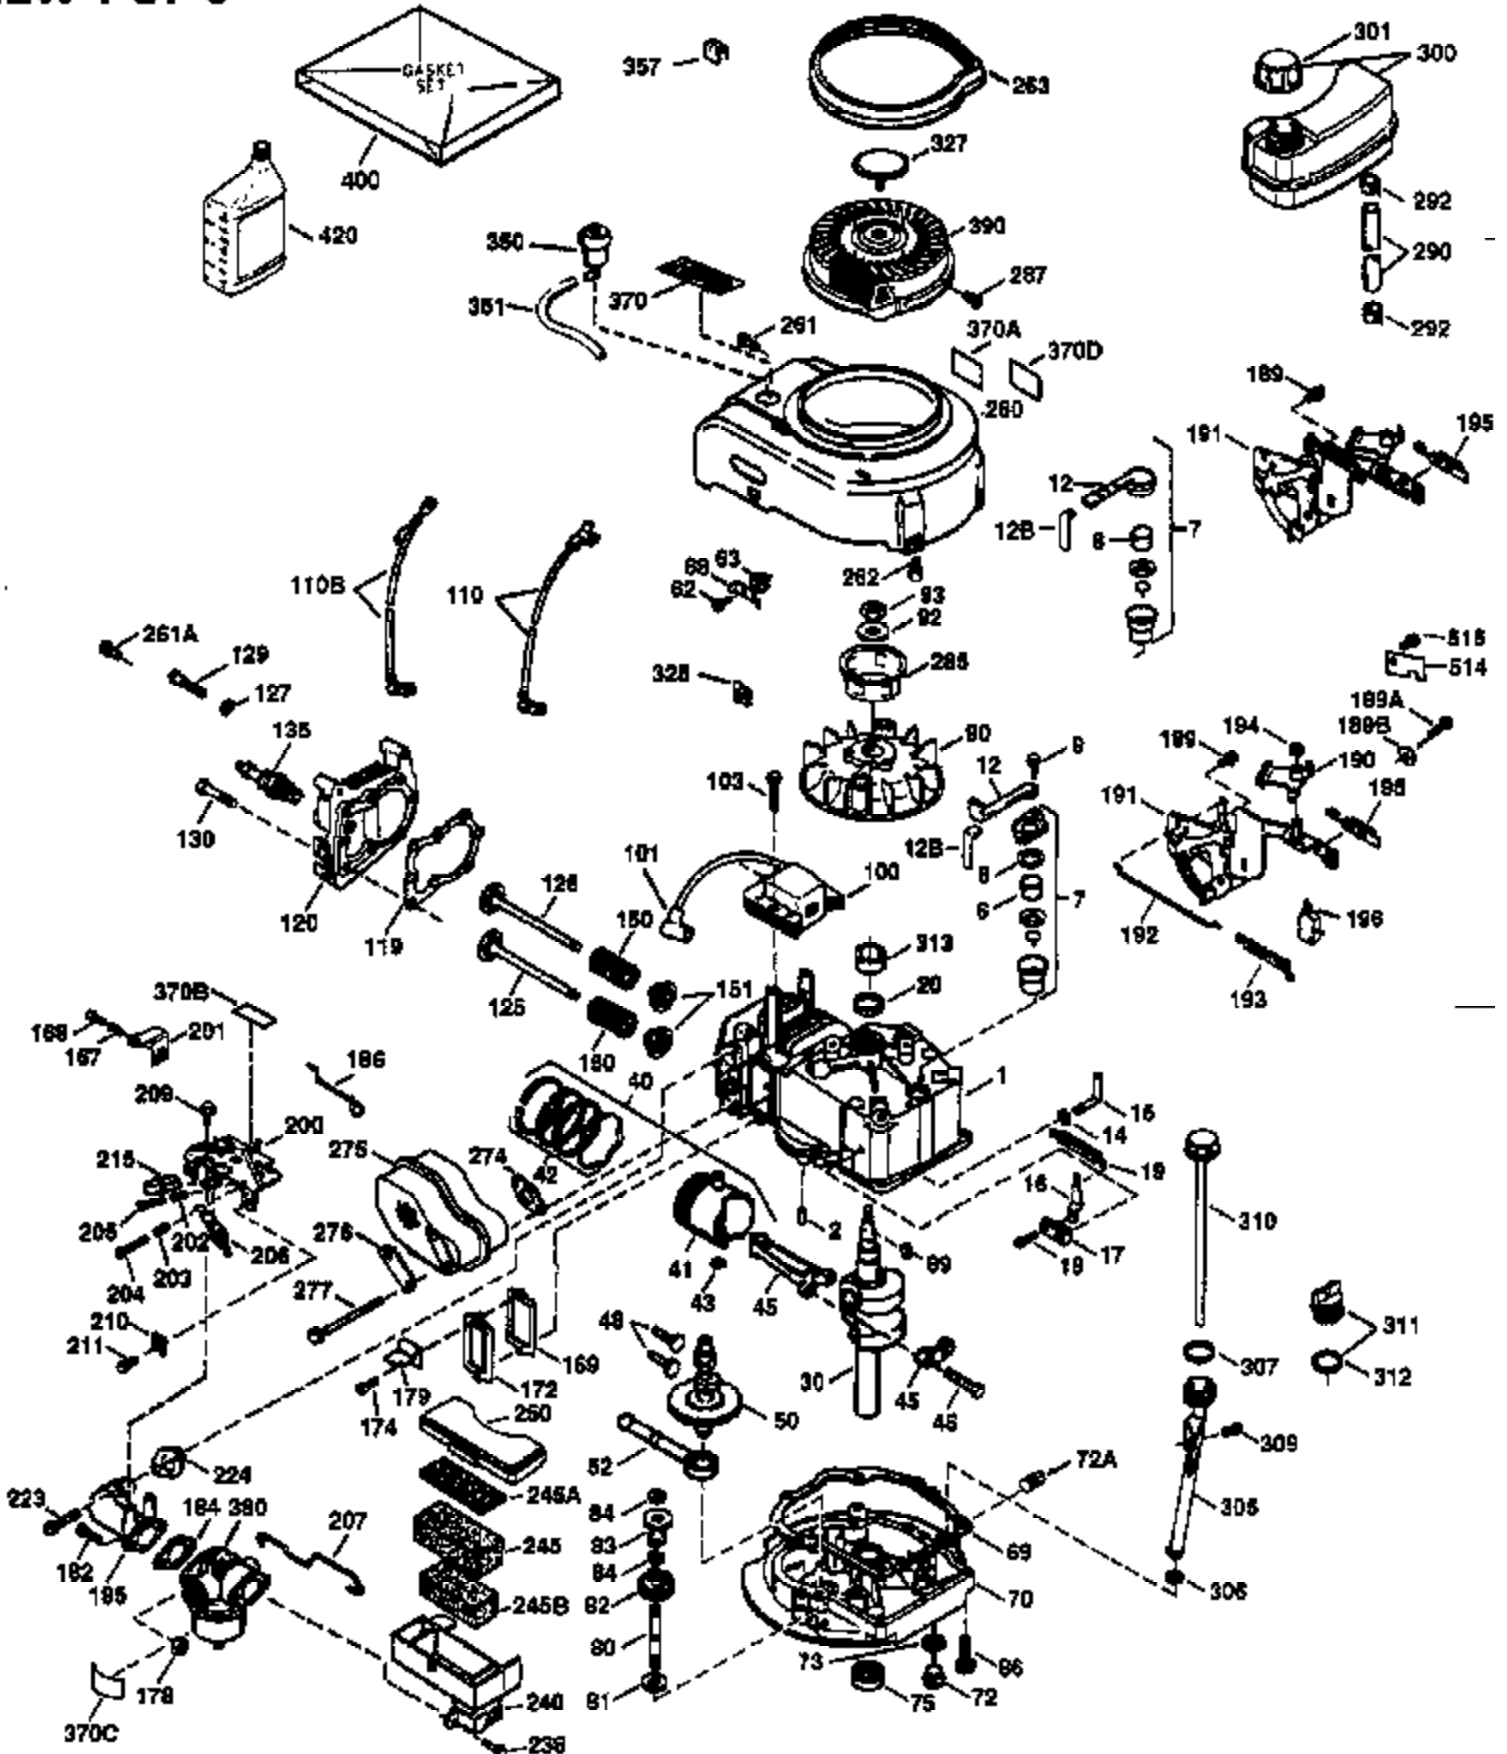

ILLUSTRATION SHOWS TYPICAL PARTS ONLY. ORDER BY PART NUMBER. PARTS NOT LISTED ARE SUPPLIED BY OEM.

VIEW 1 OF 3

Engine Parts List #1

Ref #	Part Number	Qty	Description
1	36265	1	Cylinder (Incl. 2 & 20)
2	26727	2	Dowel Pin
6	33734	1	Breather Element
7	34214A	1	Breather Ass'y. (Incl. 6, 8, 9 & 12)
8	33735	1	* Breather Gasket
9	30200	1	Screw, 10-24 x 9/16"
12	33886	1	Breather Tube
14	28277	1	Washer
15	30589	1	Governor Rod (Incl. 14)
16	31383A	1	Governor Lever
17	31335	1	Governor Lever Clamp
18	650548	1	Screw, 8-32 x 5/16"
19	33578	1	Extension Spring
20	32600	1	Oil Seal
30	36215A	1	Crankshaft
40	36073	1	Piston, Pin & Ring Set (Std.)
40	36074	1	Piston, Pin & Ring Set (.010" OS)
40	36075	1	Piston, Pin & Ring Set (.020" OS)
41	36070	1	Piston & Pin Ass'y. (Std.) (Incl. 43)
41	36071	1	Piston & Pin Ass'y. (.010" OS) (Incl. 43)
41	36072	1	Piston & Pin Ass'y. (.020" OS) (Incl. 43)
42	36076	1	Ring Set (Std.)
42	36077	1	Ring Set (.010" OS)
42	36078	1	Ring Set (.020" OS)
43	20381	2	Piston Pin Retaining Ring
45	30963B	1	Connecting Rod Ass'y. (Incl. 46)
46	32610A	2	Connecting Rod Bolt
48	27241	2	Valve Lifter
50	35992	1	Camshaft (MCR)
52	29914	1	Oil Pump Ass'y.
69	35261	1	* Mounting Flange Gasket
70	34311D	1	Mounting Flange (Incl. 72 thru 83)
72	36083	1	Oil Drain Plug
75	27897	1	Oil Seal
80	30574A	1	Governor Shaft
81	30590A	1	Washer
82	30591	1	Governor Gear Ass'y. (Incl. 81)
83	30588A	1	Governor Spool
86	650488	6	Screw, 1/4-20 x 1-1/4"
89	611004	1	Flywheel Key
90	611112	1	Flywheel
92	650815	1	Belleville Washer
93	650816	1	Flywheel Nut
100	34443A	1	Solid State Ignition
101	610118	1	Spark Plug Cover
103	650814	2	Screw, Torx T-15, 10-24 x 1"
110	35017	1	Ground Wire
119	33554A	1	* Cylinder Head Gasket
120	34342	1	Cylinder Head
125	29313C	1	Exhaust Valve (Std.) (Incl. 151)
125	29315C	1	Exhaust Valve (1/32" OS) (Incl. 151)
126	29314B	1	Intake Valve (Std.) (Incl. 151)
126	29315C	1	Intake Valve (1/32" OS) (Incl. 151)
130	6021A	8	Screw, 5/16-18 x 1-1/2"
135	35395	1	Resistor Spark Plug (RJ19LM)
150	35991	2	Valve Spring
151	31673	2	Valve Spring Cap
169	27234A	1	* Valve Cover Gasket