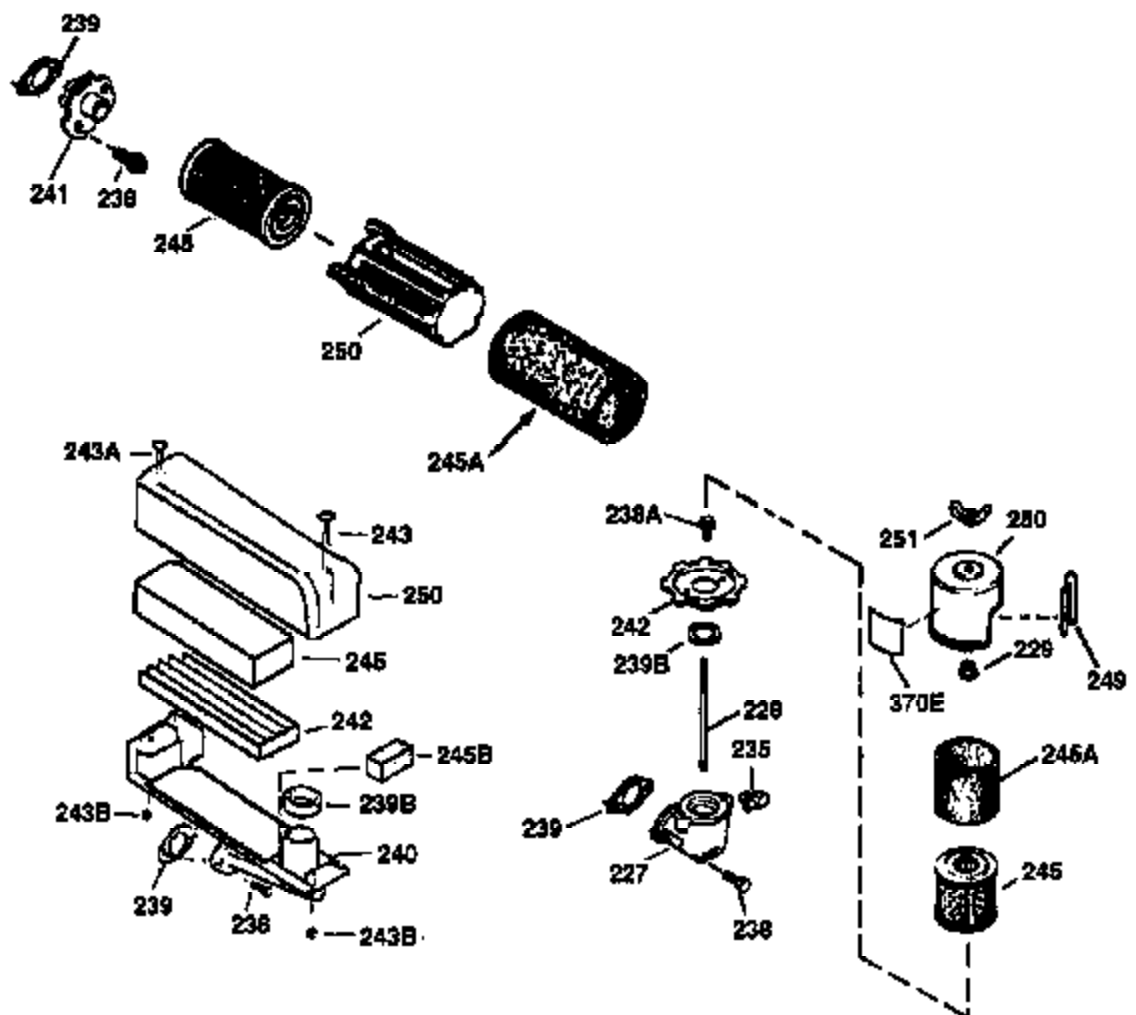

ILLUSTRATION SHOWS TYPICAL PARTS ONLY. ORDER BY PART NUMBER. PARTS NOT LISTED ARE SUPPLIED BY OEM.

VIEW 3 OF 3

Ref #	Part Number	Qty	Description
90	611112	1	Flywheel
227	35917	1	Air Cleaner Elbow Ass'y. (Incl. 238A)
228	650826	1	Stud, 1/4-20 x 6.20 Threaded Both End s
229	650825	1	Nut & Lock Washer, 1/4-20
235	35533	1	Breather Tube Fitting
238A	650940	2	Screw, 10-32 x 3/4"
239	34698A	1	Air Cleaner Gasket
239A	35815	1	Air Cleaner Gasket
242	34699	1	Air Cleaner Bracket
245	34782	1	Air Cleaner Filter
245A	34783	1	Air Cleaner Filter
249	35536	1	Air Cleaner Cover Seal
250	35535	1	Air Cleaner Cover
251	650513	1	Wing Nut, 1/4-20
275	391019A	1	Muffler
276	33753	1	Locking Plate
277	650795	2	Screw, 1/4-20 x 2-1/4"
361	650837	1	Screw, 10-32 x 1/4"