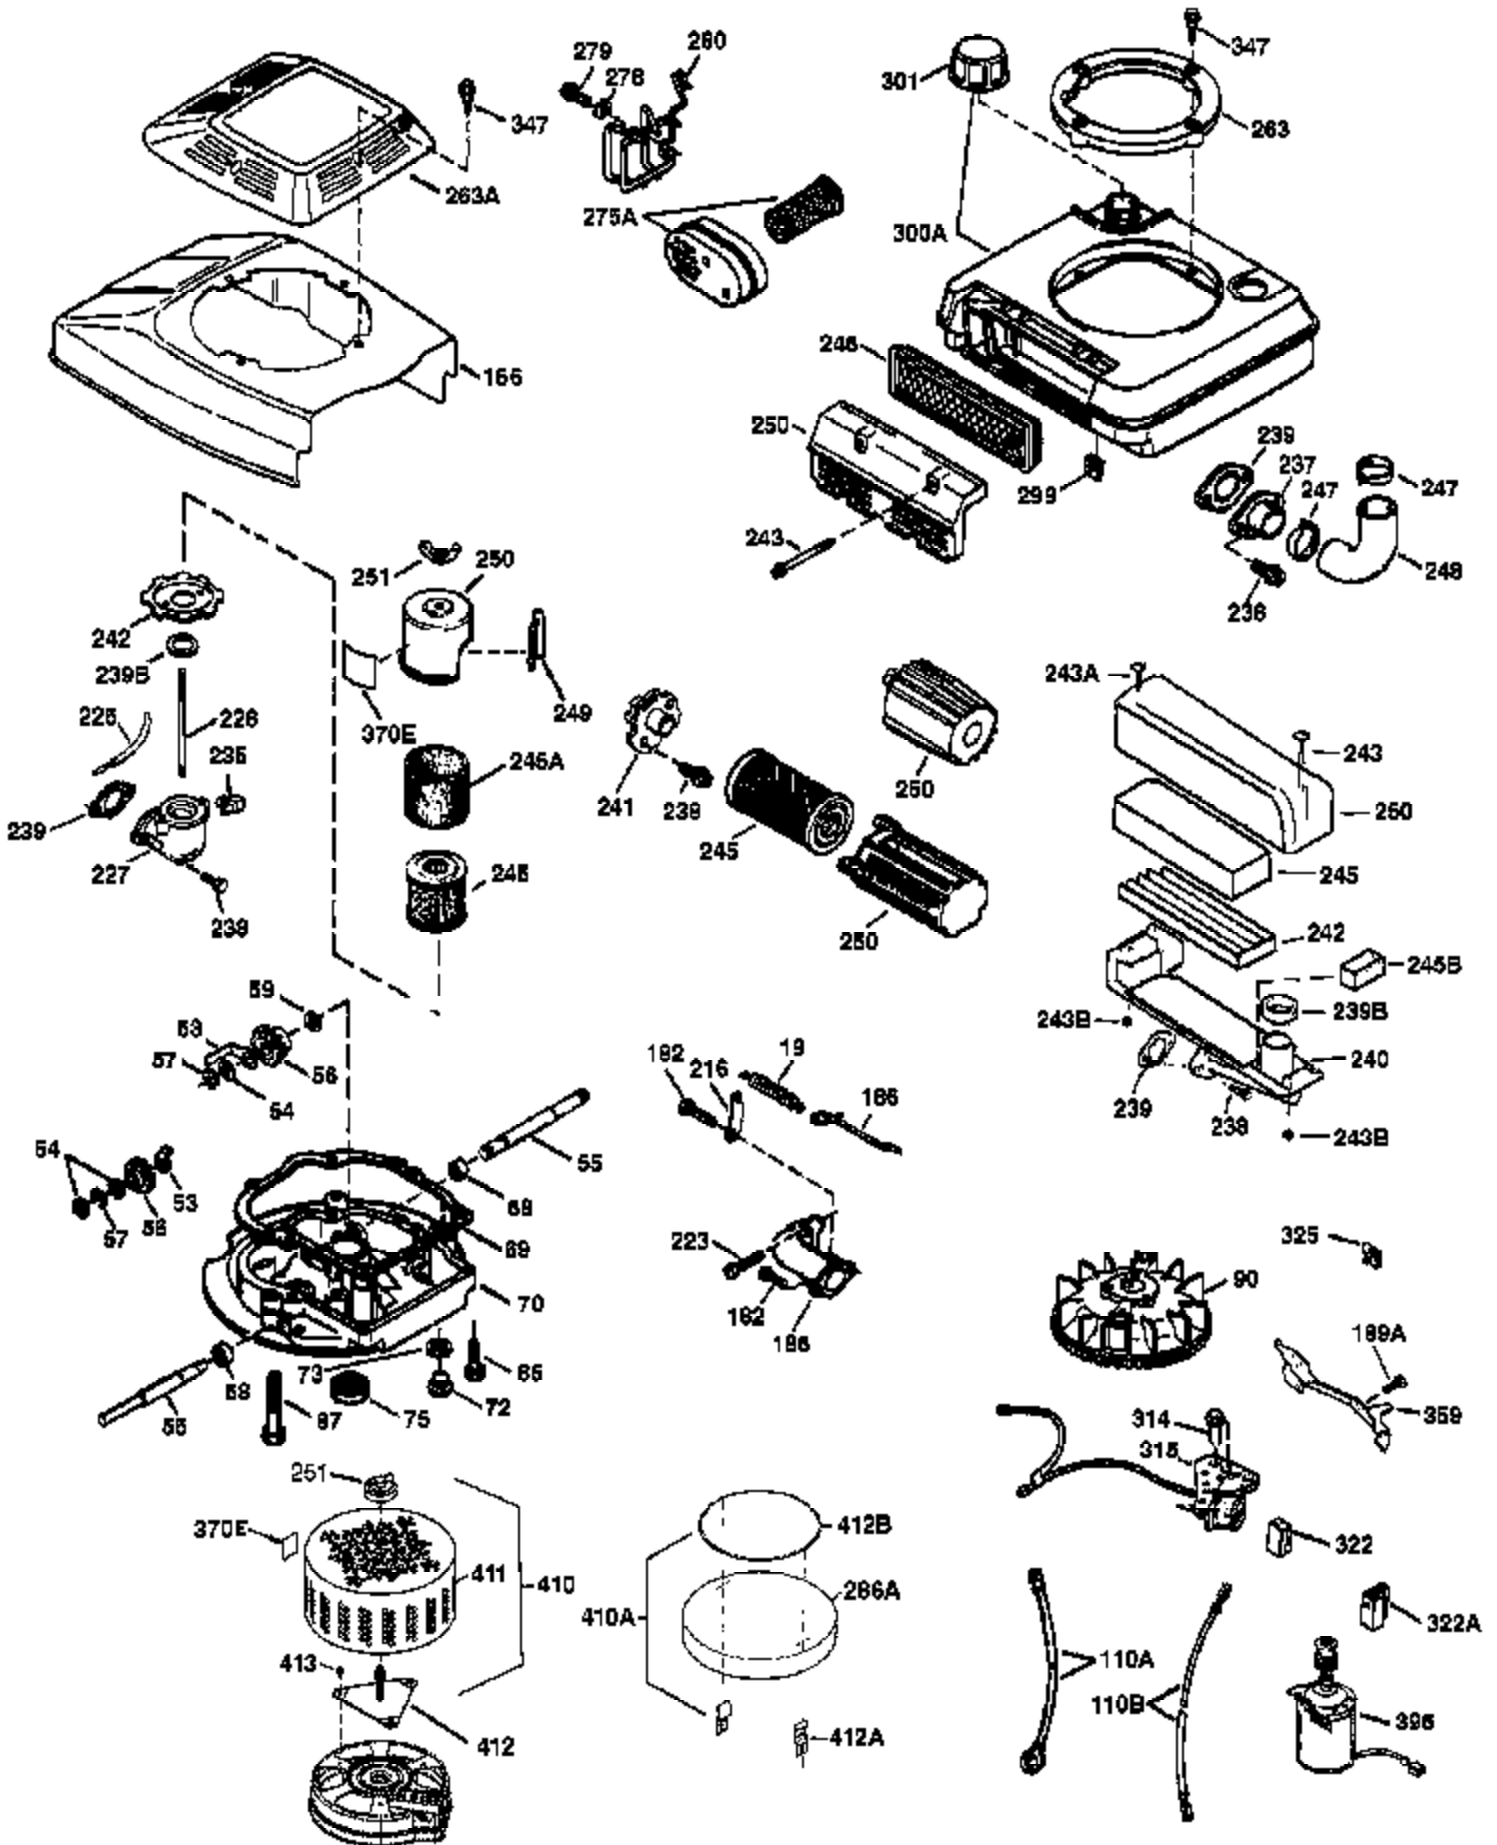

Ref #	Part Number	Qty	Description
172	32755	1	Valve Cover
174	30200	2	Screw, 10-24 x 9/16"
178	29752	2	Nut & Lock Washer, 1/4-28
182	6201	2	Screw, 1/4-28 x 7/8"
184	26756	1	* Carburetor To Intake Pipe Gasket
185	33004A	1	Intake Pipe (Incl. 224)
186	34337	1	Throttle Link
200	33131A	1	Control Bracket (Incl. 202 thru 206)
202	36482	1	Compression Spring
203	31342	1	Compression Spring
204	651029	1	Screw, Torx T-10, 5-40 x 7/16"
205	651019	1	Screw, Torx T-10, 6-32 x 41/64"
206	610973	1	Terminal
207	34336	1	Governor Link
209	30200	2	Screw, 10-24 x 9/16"
210	27793	1	Conduit Clip
211	28942	1	Screw, 10-32 x 3/8"
223	650451	2	Screw, 1/4-20 x 1"
224	34690A	1	* Intake Pipe Gasket
229	650825	1	Nut & Lock Washer 1/4-20
238	650940	2	Screw, 10-32 x 3/4"
239A	34698A	1	Air Cleaner Gasket
245A	34783	1	Air Cleaner Filter
250	35535	1	Air Cleaner Cover
260	35489	1	Blower Housing
261	30200	2	Screw, 10-24 x 9/16"
262	650831	2	Screw, 1/4-20 x 1/2"
275	36491	1	Muffler (Incl. 277)
277	650988	2	Screw, 1/4-20 x 2-5/16"
285	35000A	1	Starter Cup
287	650926	2	Screw, 8-32 x 21/64"
290	30705	1	Fuel Line
292	26460	2	Fuel Line Clamp
298	28763	1	Screw, 10-32 x 35/64"
300	34476A	1	Fuel Tank (Incl. 292 & 301)
301	33032	1	Fuel Cap
305	35577	1	Oil Fill Tube
306	36832	1	* "O"-Ring
307	35499	1	"O"-Ring
309	650562	1	Screw, 10-32 x 1/2"
310	35578	1	Dipstick
313	34080	1	Spacer
370K	36695	1	Starter Decal
370A	36261	1	Lubrication Decal
380	632391	1	Carburetor (Incl. 184)
390	590732	1	Rewind Starter (NOTE: This engine could have been built with 590738 starter).
400	36481	1	* Gasket Set (Incl. items marked PK in notes) Incl. part #'s: 26756 (1), 27234A (1), 33735 (1), 36832 (1), 34338 (1), 34690A (1), 35261 (1), 36477 (1)
420	730225	1	SAE 30 4-Cycle Engine Oil (Quart)