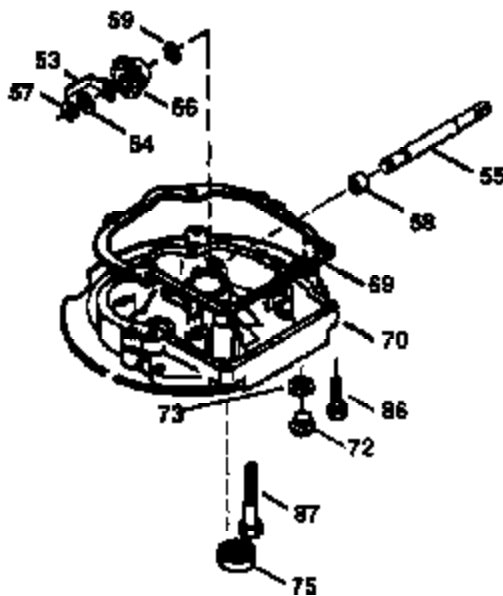

ILLUSTRATION SHOWS TYPICAL PARTS ONLY. ORDER BY PART NUMBER. PARTS NOT LISTED ARE SUPPLIED BY OEM.

VIEW 2 OF 3

Ref #	Part Number	Qty	Description
19	31361	1	Extension Spring
69	35261	1	* Mounting Flange Gasket
70	32612B	1	Mounting Flange (Incl. 72 thru 83)
72	36083	1	Oil Drain Plug
75	27897	1	Oil Seal
86	650488	6	Screw, 1/4-20 x 1-1/4"
182	6201	2	Screw, 1/4-28 x 7/8"
185	31384A	1	Intake Pipe (Incl. 224)
186	34358	1	Governor Link
223	650451	2	Screw, 1/4-20 x 1"
238	650806	2	Screw, 10-32 x 5/8"
239	34338	1	* Air Cleaner Gasket
245	34340	1	Air Cleaner Filter
250	34341B	1	Air Cleaner Cover
287	650926	2	Screw, 8-32 x 21/64"
300	35586	1	Fuel Tank (Incl. 292 & 301)
301	35355	1	Fuel Cap
390	590686	1	Rewind Starter