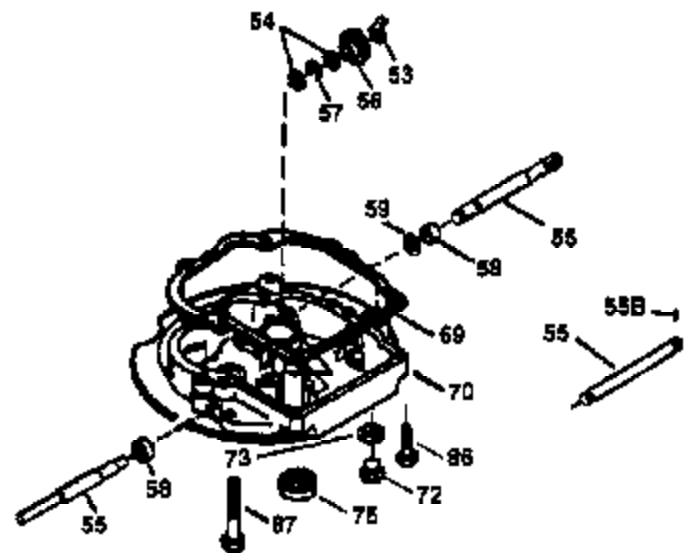

ILLUSTRATION SHOWS TYPICAL PARTS ONLY. ORDER BY PART NUMBER. PARTS NOT LISTED ARE SUPPLIED BY OEM.

VIEW 2 OF 3

Ref #	Part Number	Qty	Description
19	31361	1	Extension Spring
69	35261	1	* Mounting Flange Gasket
70	32612B	1	Mounting Flange (Incl. 72 thru 83)
72	36083	1	Oil Drain Plug
75	27897	1	Oil Seal
86	650488	6	Screw, 1/4-20 x 1-1/4"
182	6201	2	Screw, 1/4-28 x 7/8"
185	31384A	1	Intake Pipe (Incl. 224)
186	34358	1	Governor Link
223	650451	2	Screw, 1/4-20 x 1"
238	650806	2	Screw, 10-32 x 5/8"
239	34338	1	* Air Cleaner Gasket
245	34340	1	Air Cleaner Filter
250	34341B	1	Air Cleaner Cover
287	650926	2	Screw, 8-32 x 21/64"
300	35586	1	Fuel Tank (Incl. 292 & 301)
301	35355	1	Fuel Cap
390	590686	1	Rewind Starter