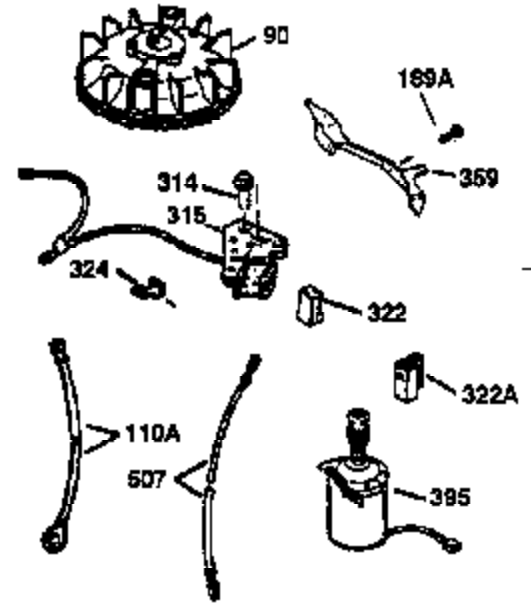

ILLUSTRATION SHOWS TYPICAL PARTS ONLY. ORDER BY PART NUMBER. PARTS NOT LISTED ARE SUPPLIED BY OEM.

VIEW 3 OF 3

Ref #	Part Number	Qty	Description
90	611112	1	Flywheel
238	650806	2	Screw, 10-32 x 5/8"
239	34338	1	* Air Cleaner Gasket
240	34858	1	Air Cleaner Body
245	34340	1	Air Cleaner Filter
250	36213	1	Air Cleaner Cover
275	35708	1	Muffler (Incl. 277)
277	650795	2	Screw, 1/4-20 x 2-1/4"