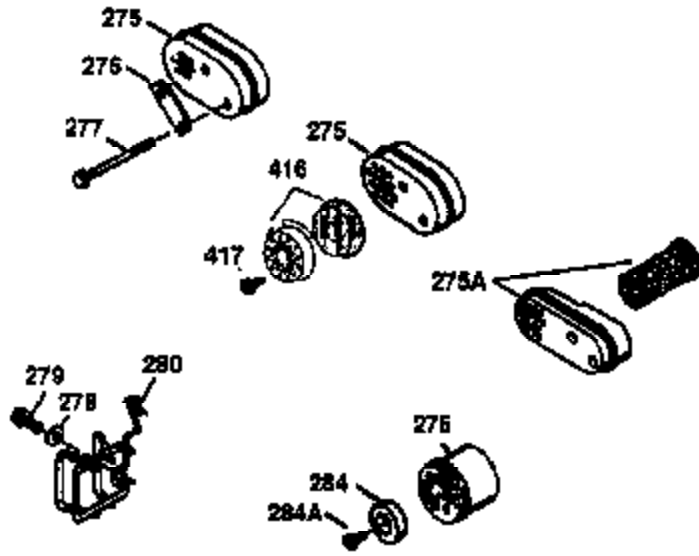

ILLUSTRATION SHOWS TYPICAL PARTS ONLY. ORDER BY PART NUMBER. PARTS NOT LISTED ARE SUPPLIED BY OEM.

VIEW 3 OF 3

Ref #	Part Number	Qty	Description
90	611112	1	Flywheel
238	650806	2	Screw, 10-32 x 5/8"
239	34338	1	* Air Cleaner Gasket
240	34858	1	Air Cleaner Body
245	34340	1	Air Cleaner Filter
250	36213	1	Air Cleaner Cover
275	35708	1	Muffler (Incl. 277)
277	650795	2	Screw, 1/4-20 x 2-1/4"