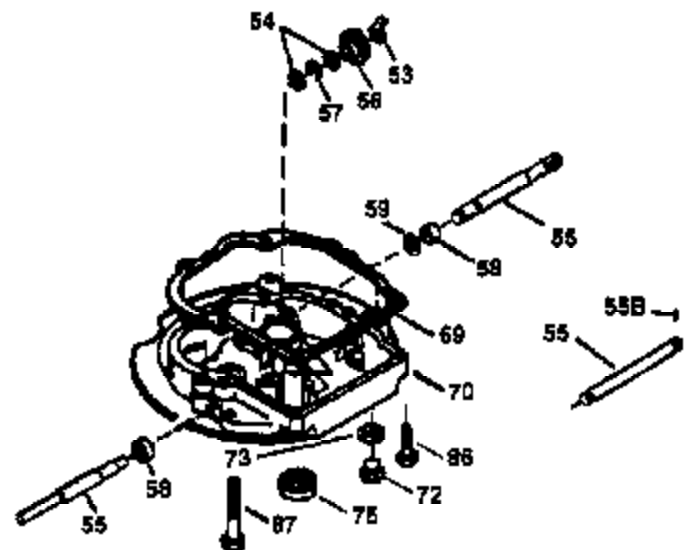

ILLUSTRATION SHOWS TYPICAL PARTS ONLY. ORDER BY PART NUMBER. PARTS NOT LISTED ARE SUPPLIED BY OEM.

VIEW 2 OF 3

Ref #	Part Number	Qty	Description
19	31361	1	Extension Spring
69	35261	1	* Mounting Flange Gasket
70	32612B	1	Mounting Flange (Incl. 72 thru 83)
72	36083	1	Oil Drain Plug
75	27897	1	Oil Seal
86	650488	6	Screw, 1/4-20 x 1-1/4"
182	6201	2	Screw, 1/4-28 x 7/8"
185	31384A	1	Intake Pipe (Incl. 224)
186	34337	1	Governor Link
223	650451	2	Screw, 1/4-20 x 1"
238	650806	2	Screw, 10-32 x 5/8"
239	34338	1	* Air Cleaner Gasket
245	34340	1	Air Cleaner Filter
250	36213	1	Air Cleaner Cover
287	650926	2	Screw, 8-32 x 21/64"
300	35586	1	Fuel Tank (Incl. 292 & 301)
301	35355	1	Fuel Cap
390	590694	1	Rewind Starter (NOTE: This engine could have been built with 590686 starter. Refer to the design of the air intake louvers for part identification. Individual starter parts do not interchange.)