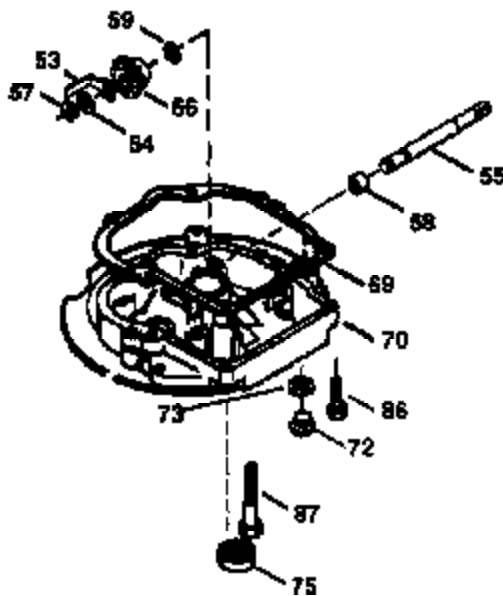

ILLUSTRATION SHOWS TYPICAL PARTS ONLY. ORDER BY PART NUMBER. PARTS NOT LISTED ARE SUPPLIED BY OEM.

VIEW 2 OF 3

Ref #	Part Number	Qty	Description
19	31361	1	Extension Spring
69	35261	1	* Mounting Flange Gasket
70	32612B	1	Mounting Flange (Incl. 72 thru 83)
72	36083	1	Oil Drain Plug
75	27897	1	Oil Seal
86	650488	6	Screw, 1/4-20 x 1-1/4"
182	6201	2	Screw, 1/4-28 x 7/8"
185	31384A	1	Intake Pipe (Incl. 224)
186	34337	1	Governor Link
223	650451	2	Screw, 1/4-20 x 1"
238	650806	2	Screw, 10-32 x 5/8"
239	34338	1	* Air Cleaner Gasket
245	34340	1	Air Cleaner Filter
250	36213	1	Air Cleaner Cover
287	650926	2	Screw, 8-32 x 21/64"
300	35586	1	Fuel Tank (Incl. 292 & 301)
301	35355	1	Fuel Cap
390	590694	1	Rewind Starter (NOTE: This engine could have been built with 590686 starter. Refer to the design of the air intake louvers for part identification. Individual starter parts do not interchange.)