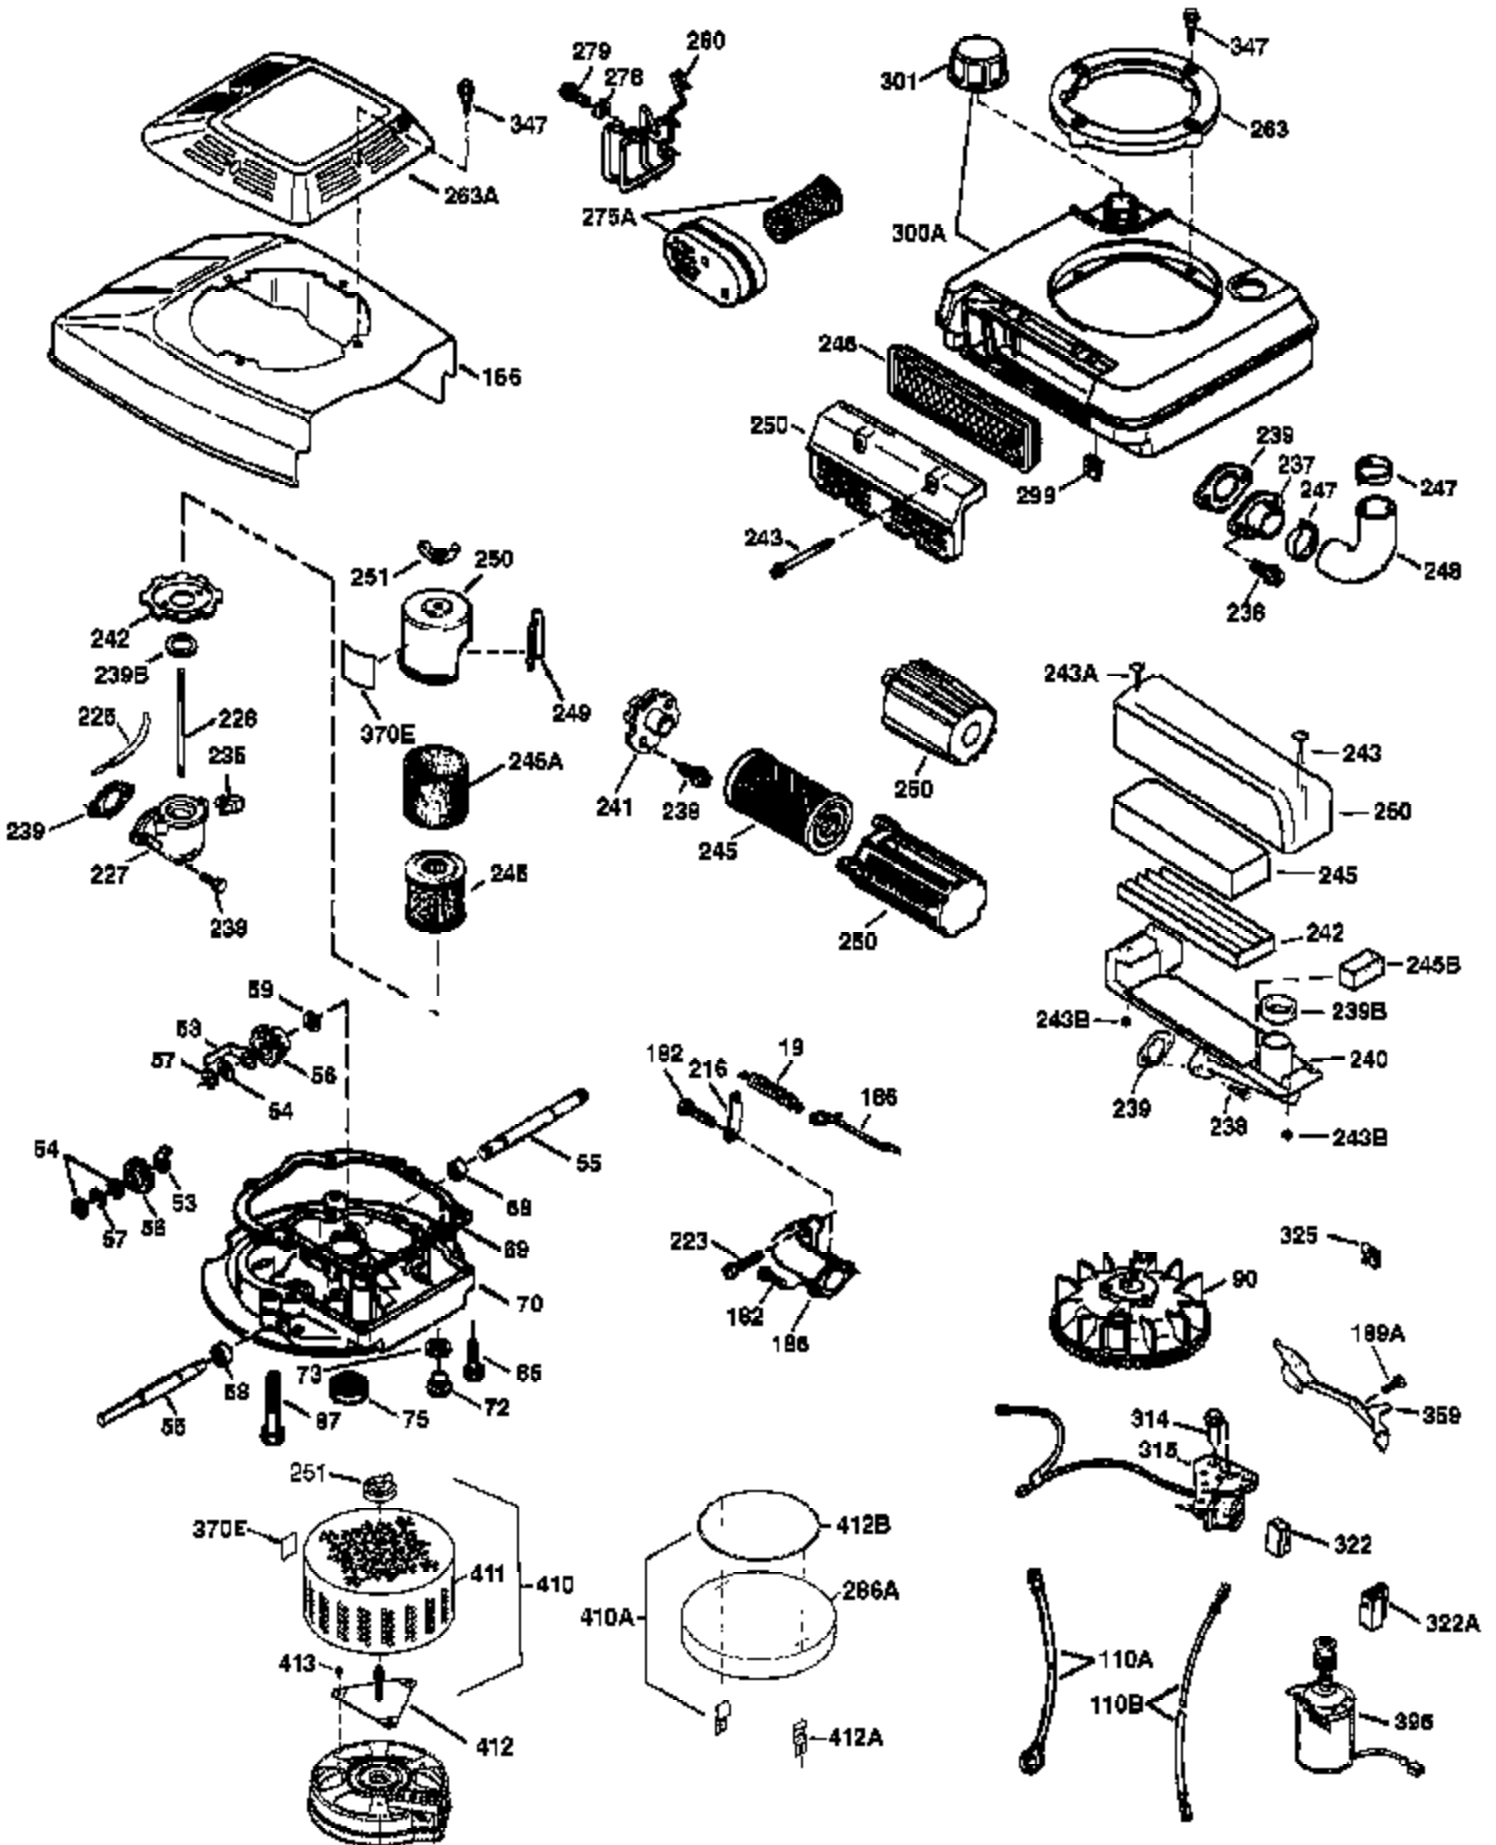

Ref #	Part Number	Qty	Description
19	33578	1	Extension Spring
69	35261	1	* Mounting Flange Gasket
70	34311D	1	Mounting Flange (Incl. 72 thru 83)
72	36083	1	Oil Drain Plug
75	27897	1	Oil Seal
86	650488	6	Screw, 1/4-20 x 1-1/4"
90	611044	1	Flywheel
110A	34970	1	Ground Wire
182	6201	2	Screw, 1/4-28 x 7/8"
185	33004A	1	Intake Pipe (Incl. 224)
186	34358	1	Governor Link
206	610973	1	Terminal
223	650451	2	Screw, 1/4-20 x 1"
227	35917	1	Air Cleaner Elbow Ass'y. (Incl. 238)
228	650826	1	Stud
235	35533	1	Air Cleaner Elbow Fitting
238	650940	1	Screw, 10-32 x 3/4"
239A	34698A	1	Air Cleaner Gasket
239	35815	1	Air Cleaner Gasket
242	34699	1	Air Cleaner Bracket
245A	34783	1	Air Cleaner Filter
245	34782A	1	Air Cleaner Filter
249	35536		Air Cleaner Cover Seal
250	35535	1	Air Cleaner Cover
251	650513	1	Wing Nut
275A	36664	1	Spark Arrestor Muffler (Optional) (Incl. 284,284A,416,417)
301	33032	1	Fuel Cap
314	650767	2	Screw, 8-32 x 3/8"
315	34990	1	Alternator Coil
322	35013	1	Connector Body
370E	34704	1	Air Cleaner Decal
380	632391	1	Carburetor (Incl. 184)