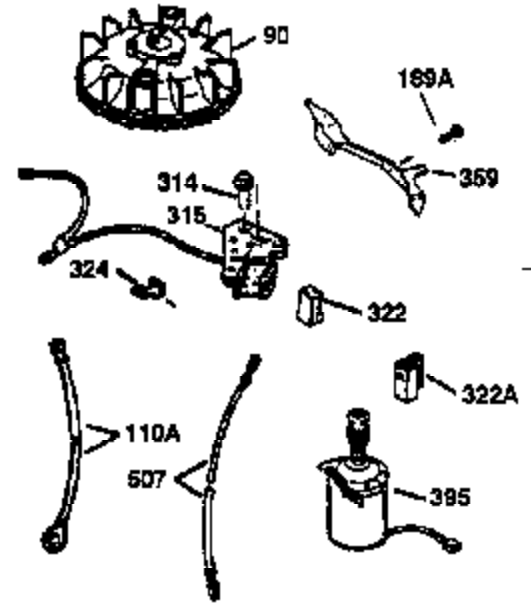

ILLUSTRATION SHOWS TYPICAL PARTS ONLY. ORDER BY PART NUMBER. PARTS NOT LISTED ARE SUPPLIED BY OEM.

VIEW 3 OF 3

Ref #	Part Number	Qty	Description
90	611044	1	Flywheel
110A	34970	1	Ground Wire
227	35917	1	Air Cleaner Elbow
228	650826	1	Stud
229	650825	1	Air Cleaner Nut
235	35533	1	Breather Tube Fitting
238A	650940	1	Screw, 10-32 x 3/4"
238	650806	2	Screw, 10-32 x 5/8"
239	35815	1	* Air Cleaner Gasket
239B	34698A	1	Air Cleaner Elbow Gasket
242	34699	1	Air Cleaner Base
245A	34783	1	Air Cleaner Filter
245	34782	1	Air Cleaner Filter
249	35536		Air Cleaner Cover Seal
250	35535	1	Air Cleaner Cover
251	650513	1	Wing Nut
275	36491	1	Muffler (Incl. 277)
277	650988	2	Screw, 1/4-20 x 2-5/16"
314	650760	2	Screw, 8-32 x 3/8"
315	34990	1	Alternator Coil
322	35013	1	Connector Body