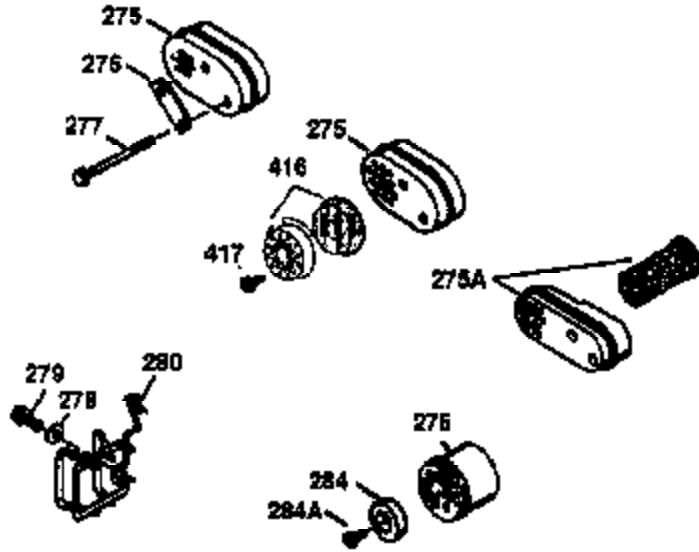

ILLUSTRATION SHOWS TYPICAL PARTS ONLY. ORDER BY PART NUMBER. PARTS NOT LISTED ARE SUPPLIED BY OEM.

VIEW 3 OF 3

Ref #	Part Number	Qty	Description
90	611044	1	Flywheel
110A	34970	1	Ground Wire
227	35917	1	Air Cleaner Elbow
228	650826	1	Stud
229	650825	1	Air Cleaner Nut
235	35533	1	Breather Tube Fitting
238A	650940	1	Screw, 10-32 x 3/4"
238	650806	2	Screw, 10-32 x 5/8"
239	35815	1	* Air Cleaner Gasket
239B	34698A	1	Air Cleaner Elbow Gasket
242	34699	1	Air Cleaner Base
245A	34783	1	Air Cleaner Filter
245	34782	1	Air Cleaner Filter
249	35536		Air Cleaner Cover Seal
250	35535	1	Air Cleaner Cover
251	650513	1	Wing Nut
275	36491	1	Muffler (Incl. 277)
277	650988	2	Screw, 1/4-20 x 2-5/16"
314	650760	2	Screw, 8-32 x 3/8"
315	34990	1	Alternator Coil
322	35013	1	Connector Body