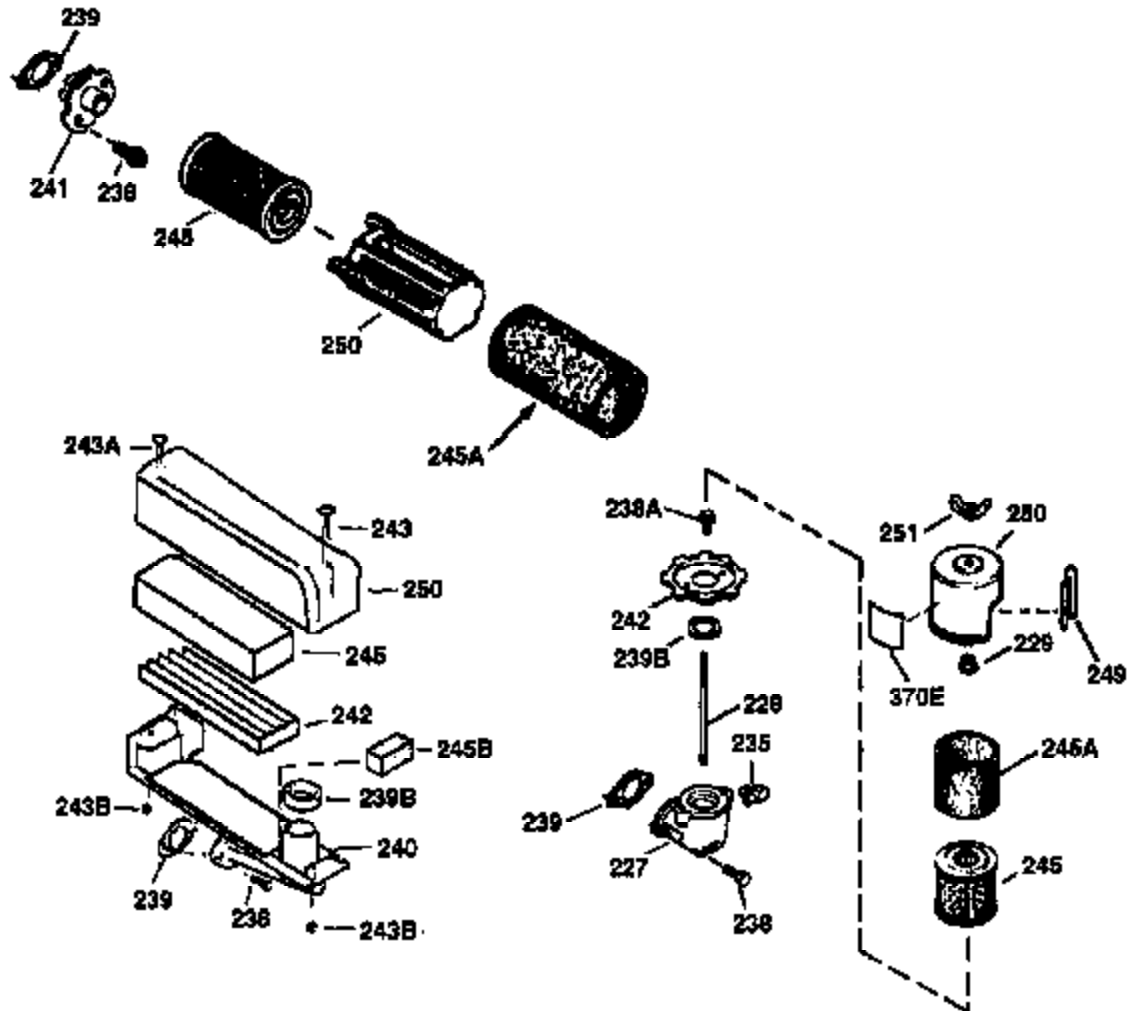

ILLUSTRATION SHOWS TYPICAL PARTS ONLY. ORDER BY PART NUMBER. PARTS NOT LISTED ARE SUPPLIED BY OEM.

VIEW 3 OF 3

Ref #	Part Number	Qty	Description
90	611044	1	Flywheel
110A	34970	1	Ground Wire
227	35917	1	Air Cleaner Elbow
228	650826	1	Stud
229	650825	1	Air Cleaner Nut
235	35533	1	Breather Tube Fitting
238A	650940	1	Screw, 10-32 x 3/4"
238	650806	2	Screw, 10-32 x 5/8"
239	35815	1	* Air Cleaner Gasket
239B	34698A	1	Air Cleaner Elbow Gasket
242	34699	1	Air Cleaner Base
245A	34783	1	Air Cleaner Filter
245	34782	1	Air Cleaner Filter
249	35536		Air Cleaner Cover Seal
250	35535	1	Air Cleaner Cover
251	650513	1	Wing Nut
275	36491	1	Muffler (Incl. 277)
277	650988	2	Screw, 1/4-20 x 2-5/16"
314	650760	2	Screw, 8-32 x 3/8"
315	34990	1	Alternator Coil
322	35013	1	Connector Body