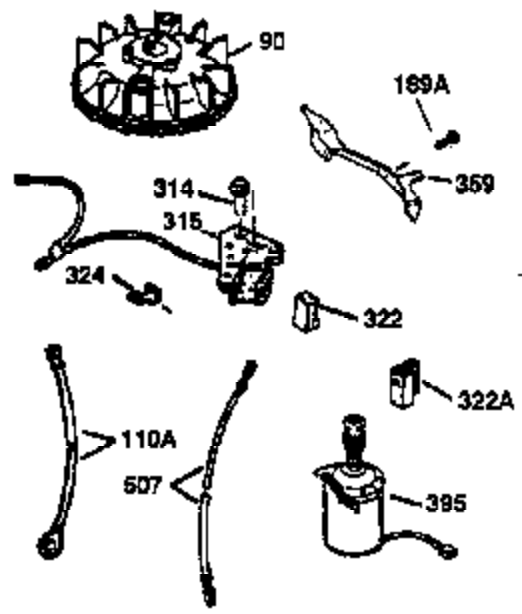

ILLUSTRATION SHOWS TYPICAL PARTS ONLY. ORDER BY PART NUMBER. PARTS NOT LISTED ARE SUPPLIED BY OEM.

VIEW 3 OF 3

Ref #	Part Number	Qty	Description
90	611112	1	Flywheel
227	35917	1	Air Cleaner Elbow Ass'y. (Incl. 238A)
228	650826	1	Stud, 1/4-20 x 6.20 Threaded Both End s
229	650825	1	Nut & Lock Washer, 1/4-20
235	35533	1	Breather Tube Fitting
238A	650940	2	Screw, 10-32 x 3/4"
239	34698A	1	Air Cleaner Gasket
239A	35815	1	Air Cleaner Gasket
242	34699	1	Air Cleaner Bracket
245	34782	1	Air Cleaner Filter
245A	34783	1	Air Cleaner Filter
249	35536	1	Air Cleaner Cover Seal
250	35535	1	Air Cleaner Cover
251	650513	1	Wing Nut, 1/4-20
275	391019	1	Muffler
276	33753	1	Locking Plate
277	650795	2	Screw, 1/4-20 x 2-1/4"