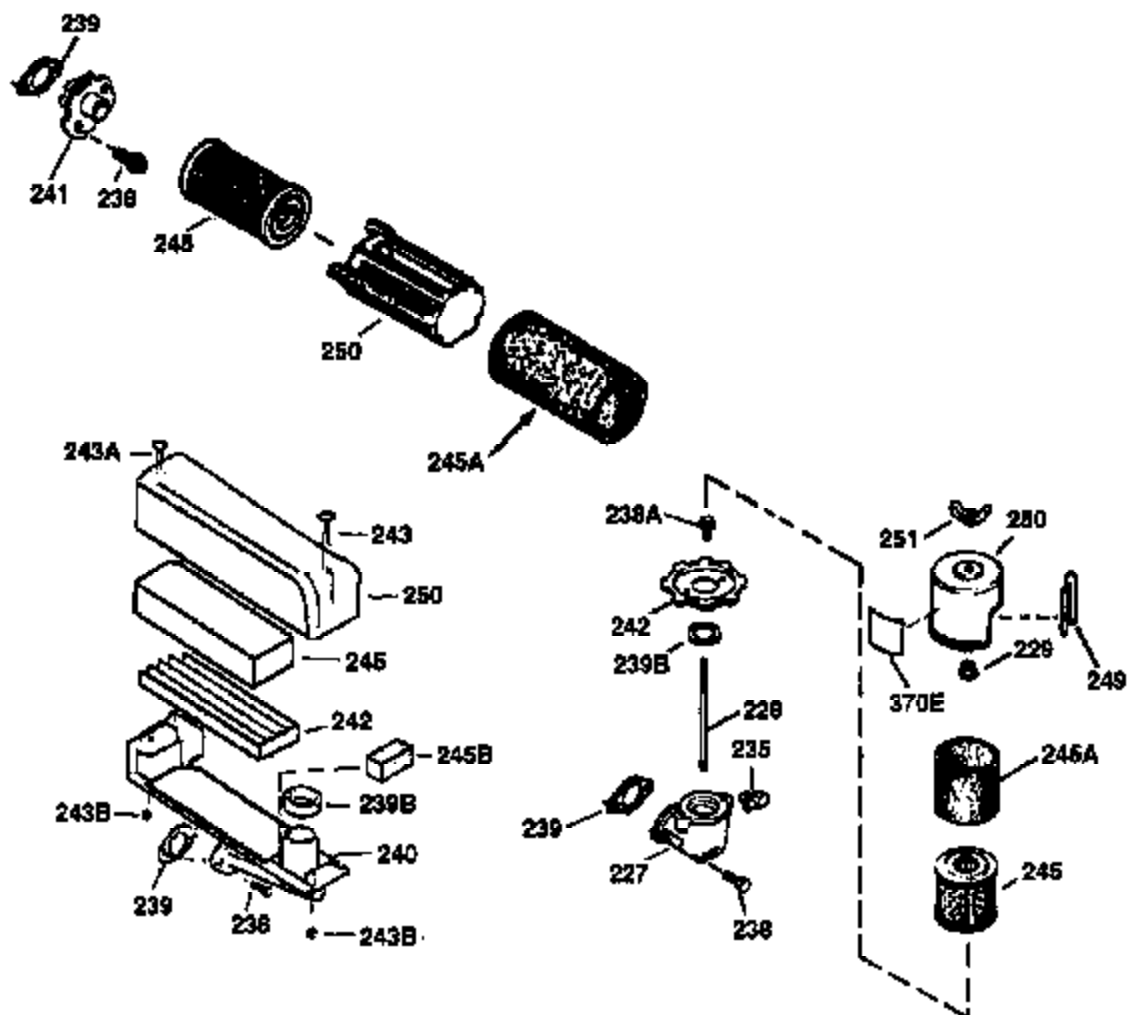

ILLUSTRATION SHOWS TYPICAL PARTS ONLY. ORDER BY PART NUMBER. PARTS NOT LISTED ARE SUPPLIED BY OEM.

VIEW 3 OF 3

Ref #	Part Number	Qty	Description
90	611112	1	Flywheel
227	35917	1	Air Cleaner Elbow Ass'y. (Incl. 238A)
228	650826	1	Stud, 1/4-20 x 6.20 Threaded Both End s
229	650825	1	Nut & Lock Washer, 1/4-20
235	35533	1	Breather Tube Fitting
238A	650940	2	Screw, 10-32 x 3/4"
239	34698A	1	Air Cleaner Gasket
239A	35815	1	Air Cleaner Gasket
242	34699	1	Air Cleaner Bracket
245	34782	1	Air Cleaner Filter
245A	34783	1	Air Cleaner Filter
249	35536	1	Air Cleaner Cover Seal
250	35535	1	Air Cleaner Cover
251	650513	1	Wing Nut, 1/4-20
275	391019	1	Muffler
276	33753	1	Locking Plate
277	650795	2	Screw, 1/4-20 x 2-1/4"