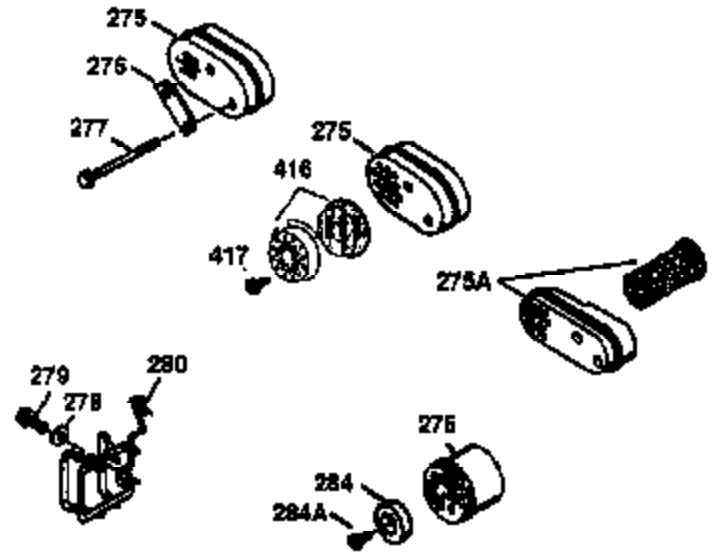

ILLUSTRATION SHOWS TYPICAL PARTS ONLY. ORDER BY PART NUMBER. PARTS NOT LISTED ARE SUPPLIED BY OEM.

VIEW 3 OF 3

Ref #	Part Number	Qty	Description
90	611112	1	Flywheel
227	35917	1	Air Cleaner Elbow Ass'y. (Incl. 238A)
228	650826	1	Stud, 1/4-20 x 6.20 Threaded Both End s
229	650825	1	Nut & Lock Washer, 1/4-20
235	35533	1	Breather Tube Fitting
238A	650940	2	Screw, 10-32 x 3/4"
239	34698A	1	Air Cleaner Gasket
239A	35815	1	Air Cleaner Gasket
242	34699	1	Air Cleaner Bracket
245	34782	1	Air Cleaner Filter
245A	34783	1	Air Cleaner Filter
249	35536	1	Air Cleaner Cover Seal
250	35535	1	Air Cleaner Cover
251	650513	1	Wing Nut, 1/4-20
275	391019	1	Muffler
276	33753	1	Locking Plate
277	650795	2	Screw, 1/4-20 x 2-1/4"