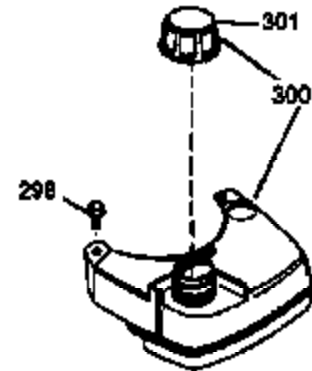

ILLUSTRATION SHOWS TYPICAL PARTS ONLY. ORDER BY PART NUMBER. PARTS NOT LISTED ARE SUPPLIED BY OEM.

VIEW 2 OF 3

Ref #	Part Number	Qty	Description
19	33578	1	Extension Spring
69	35261	1	* Mounting Flange Gasket
70	34311D	1	Mounting Flange (Incl. 72 thru 83)
72	36083	1	Oil Drain Plug
75	27897	1	Oil Seal
86	650488	6	Screw, 1/4-20 x 1-1/4"
182	6201	2	Screw, 1/4-28 x 7/8"
185	33004A	1	Intake Pipe (Incl. 224)
186	34358	1	Governor Link
223	650451	2	Screw, 1/4-20 x 1"
239	34698A	1	Air Cleaner Gasket
239A	35815	1	Air Cleaner Gasket
245A	34783	1	Air Cleaner Filter
245	34782	1	Air Cleaner Filter
250	35535	1	Air Cleaner Cover
287	650926	2	Screw, 8-32 x 21/64"
298	28763	3	Screw, 10-32 x 35/64"
300	34476A	1	Fuel Tank (Incl. 292 & 301)
301	33032	1	Fuel Cap
390	590688	1	Rewind Starter