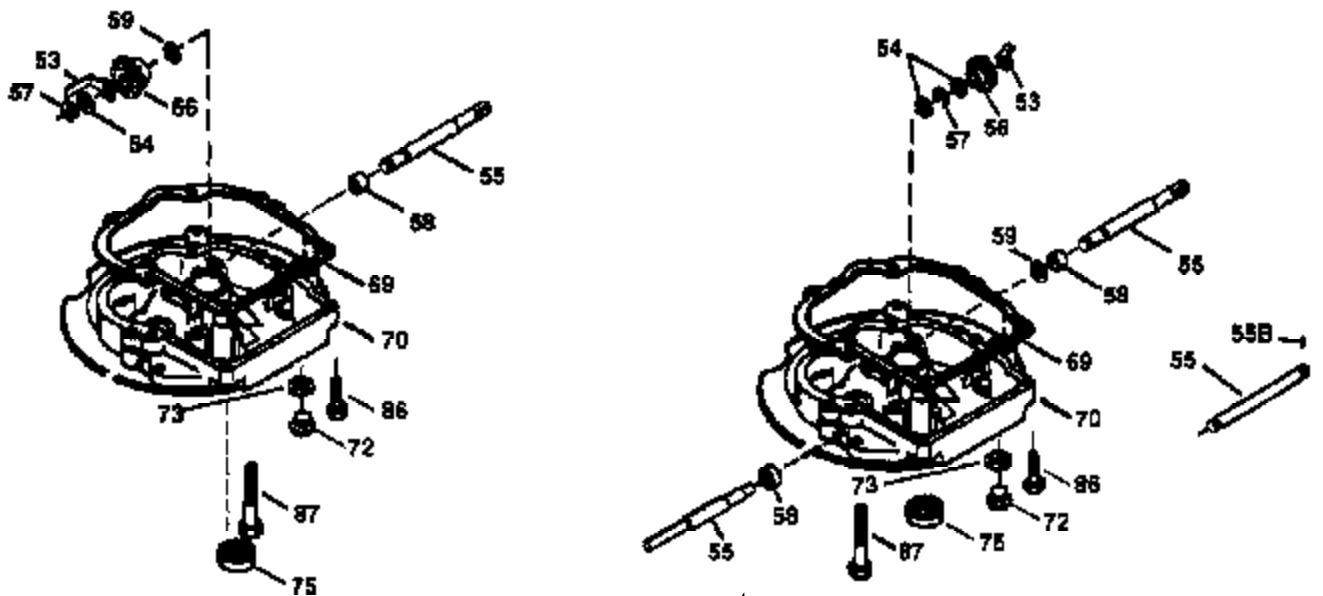

ILLUSTRATION SHOWS TYPICAL PARTS ONLY. ORDER BY PART NUMBER. PARTS NOT LISTED ARE SUPPLIED BY OEM.

VIEW 2 OF 3

Ref #	Part Number	Qty	Description
19	33578	1	Extension Spring
69	35261	1	* Mounting Flange Gasket
70	34311D	1	Mounting Flange (Incl. 72 thru 83)
72	36083	1	Oil Drain Plug
75	27897	1	Oil Seal
86	650488	6	Screw, 1/4-20 x 1-1/4"
182	6201	2	Screw, 1/4-28 x 7/8"
185	33004A	1	Intake Pipe (Incl. 224)
186	34358	1	Governor Link
223	650451	2	Screw, 1/4-20 x 1"
239	34698A	1	Air Cleaner Gasket
239A	35815	1	Air Cleaner Gasket
245A	34783	1	Air Cleaner Filter
245	34782	1	Air Cleaner Filter
250	35535	1	Air Cleaner Cover
287	650926	2	Screw, 8-32 x 21/64"
298	28763	3	Screw, 10-32 x 35/64"
300	34476A	1	Fuel Tank (Incl. 292 & 301)
301	33032	1	Fuel Cap
390	590688	1	Rewind Starter