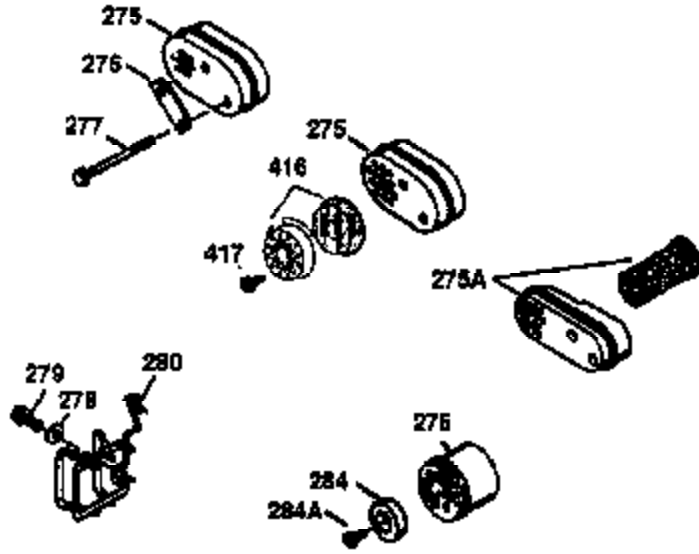

ILLUSTRATION SHOWS TYPICAL PARTS ONLY. ORDER BY PART NUMBER. PARTS NOT LISTED ARE SUPPLIED BY OEM.

VIEW 3 OF 3

Ref #	Part Number	Qty	Description
90	611112	1	Flywheel
238	650932	2	Screw, 10-32 x 49/64"
239	34338	1	Air Cleaner Gasket
241	35797	1	Air Cleaner Collar
245	35066	1	Air Cleaner Filter
250	35065	1	Air Cleaner Cover
275	27181B	1	Muffler (Incl. 277)
277	650795	2	Screw, 1/4-20 x 2-1/4"