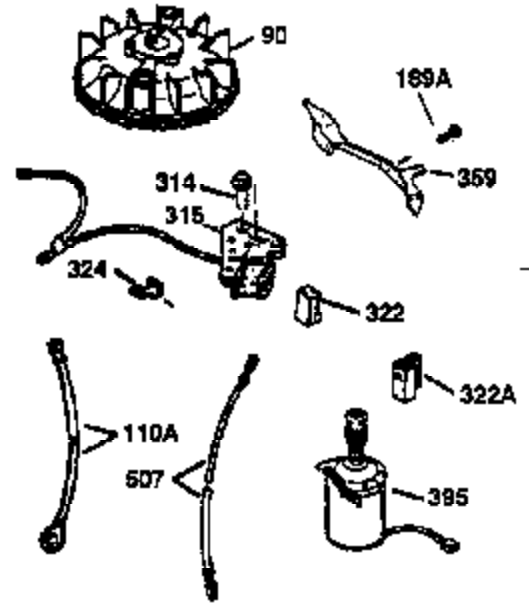

ILLUSTRATION SHOWS TYPICAL PARTS ONLY. ORDER BY PART NUMBER. PARTS NOT LISTED ARE SUPPLIED BY OEM.

VIEW 3 OF 3

Ref #	Part Number	Qty	Description
90	611112	1	Flywheel
238	650932	2	Screw, 10-32 x 49/64"
239	34338	1	Air Cleaner Gasket
241	35797	1	Air Cleaner Collar
245	35066	1	Air Cleaner Filter
250	35065	1	Air Cleaner Cover
275	27181B	1	Muffler (Incl. 277)
277	650795	2	Screw, 1/4-20 x 2-1/4"