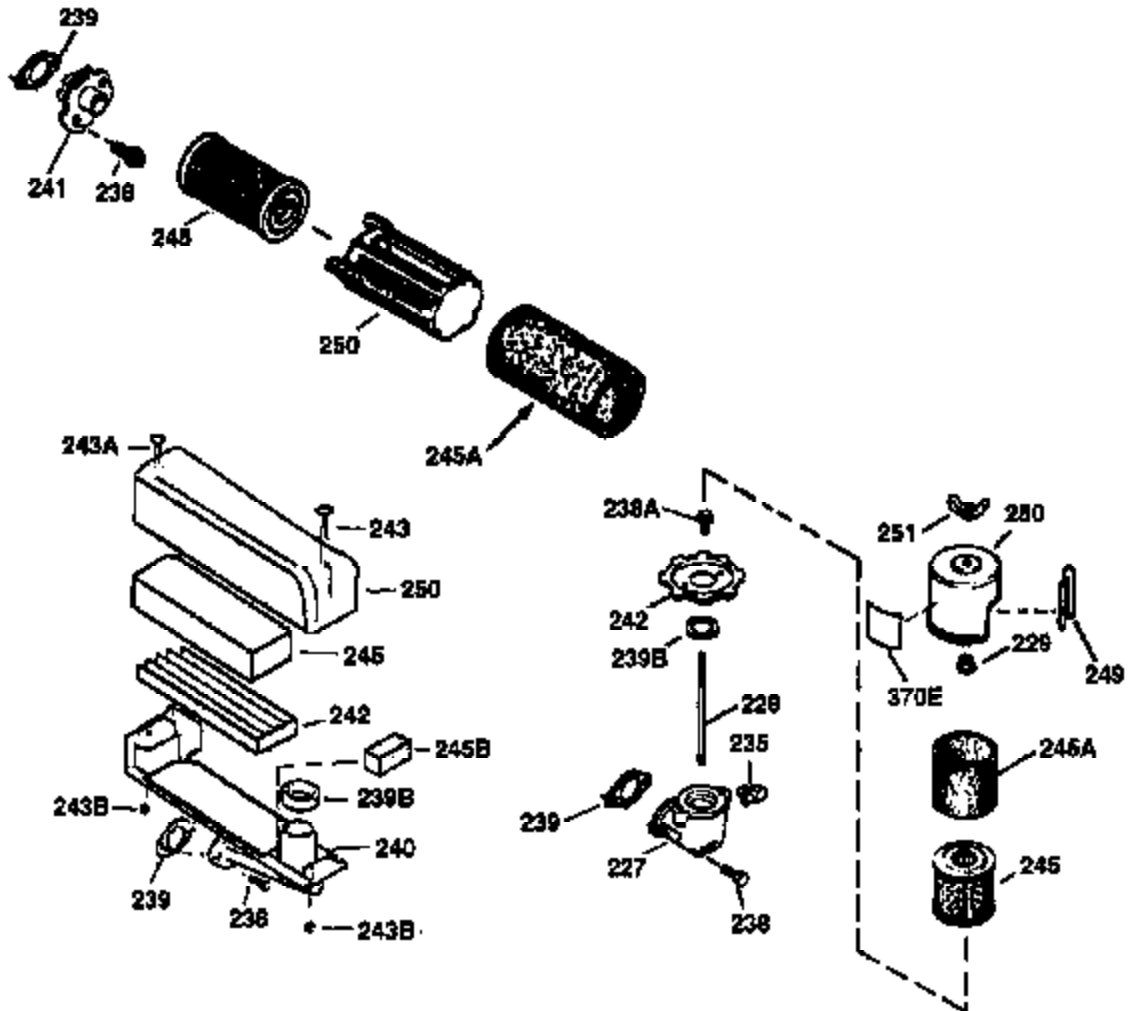

ILLUSTRATION SHOWS TYPICAL PARTS ONLY. ORDER BY PART NUMBER. PARTS NOT LISTED ARE SUPPLIED BY OEM.

VIEW 3 OF 3

Ref #	Part Number	Qty	Description
90	611112	1	Flywheel
238	650932	2	Screw, 10-32 x 49/64"
239	34338	1	Air Cleaner Gasket
241	35797	1	Air Cleaner Collar
245	35066	1	Air Cleaner Filter
250	35065	1	Air Cleaner Cover
275	27181B	1	Muffler (Incl. 277)
277	650795	2	Screw, 1/4-20 x 2-1/4"