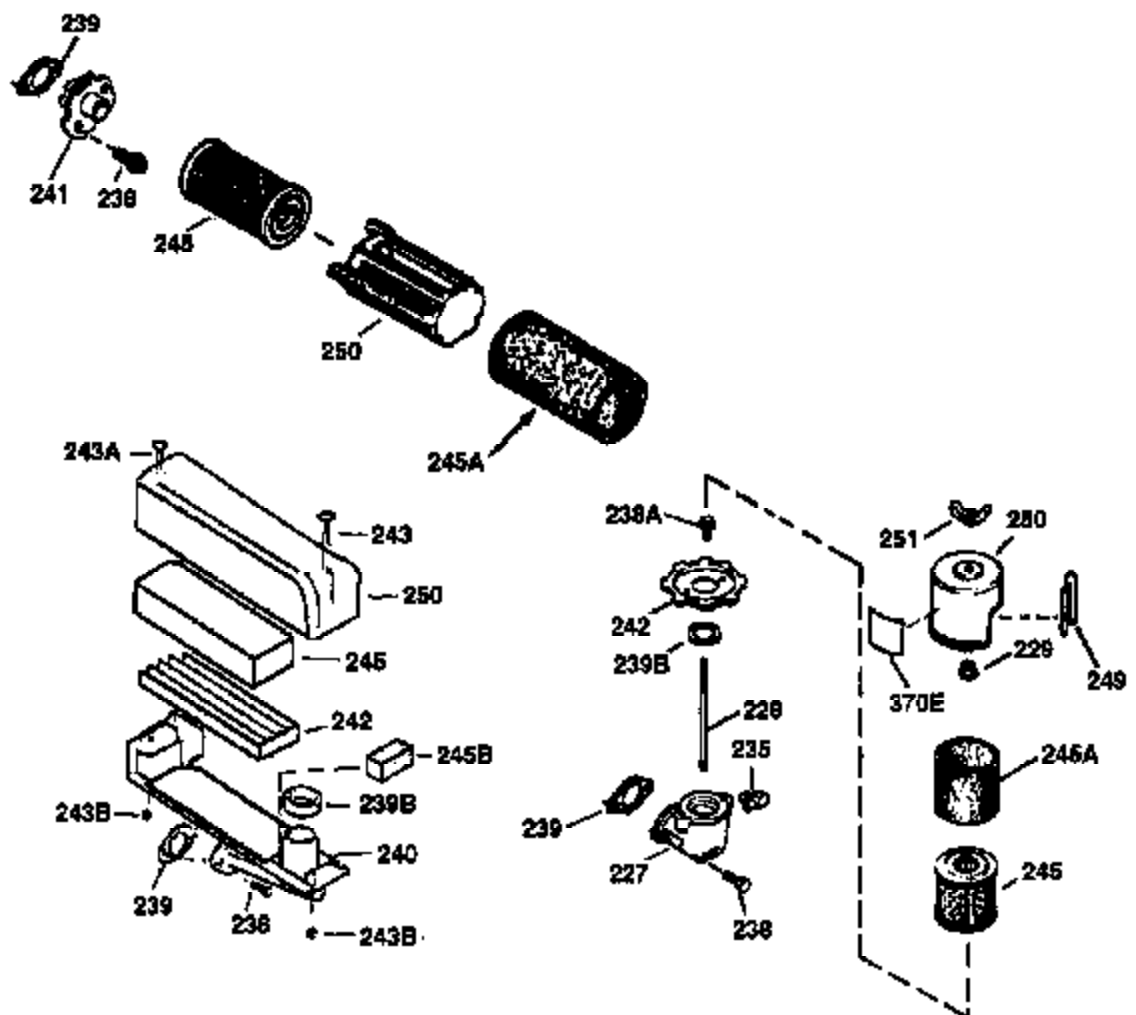

ILLUSTRATION SHOWS TYPICAL PARTS ONLY. ORDER BY PART NUMBER. PARTS NOT LISTED ARE SUPPLIED BY OEM.

VIEW 3 OF 3

Ref #	Part Number	Qty	Description
90	611112	1	Flywheel
238	650806	2	Screw, 10-32 x 5/8"
239	34338	1	* Air Cleaner Gasket
240	34858	1	Air Cleaner Body
245	34340	1	Air Cleaner Filter
250	36213	1	Air Cleaner Cover
275	35603	1	Muffler (Incl. 277)
276	33753	1	Locking Plate
277	650795	2	Screw, 1/4-20 x 2-1/4"
416	391022	1	Spark Arrestor Screen (Optional)