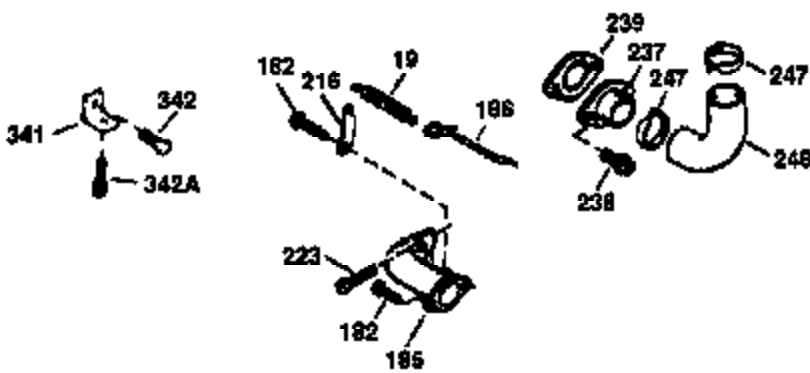

ILLUSTRATION SHOWS TYPICAL PARTS ONLY. ORDER BY PART NUMBER. PARTS NOT LISTED ARE SUPPLIED BY OEM.

VIEW 2 OF 3

Ref #	Part Number	Qty	Description
19	31361	1	Extension Spring
69	35261	1	* Mounting Flange Gasket
70	34311D	1	Mounting Flange (Incl. 72 thru 83)
72	36083	1	Oil Drain Plug
75	27897	1	Oil Seal
86	650488	6	Screw, 1/4-20 x 1-1/4"
182	6201	2	Screw, 1/4-28 x 7/8"
185	31384A	1	Intake Pipe (Incl. 224)
186	34337	1	Governor Link
223	650451	2	Screw, 1/4-20 x 1"
238	650806	2	Screw, 10-32 x 5/8"
239	34338	1	* Air Cleaner Gasket
245	34340	1	Air Cleaner Filter
250	36213	1	Air Cleaner Cover
263	36214	1	Trim Ring
287	650926	2	Screw, 8-32 x 21/64"
300	35586	1	Fuel Tank (Incl. 292 & 301)
301	35355	1	Fuel Cap
390	590686	1	Rewind Starter