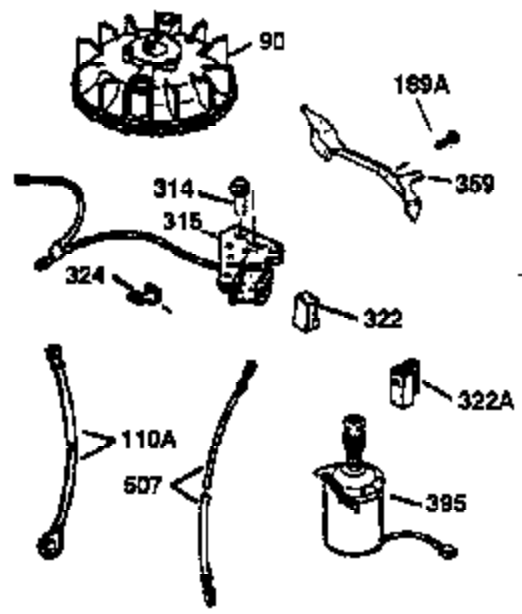

ILLUSTRATION SHOWS TYPICAL PARTS ONLY. ORDER BY PART NUMBER. PARTS NOT LISTED ARE SUPPLIED BY OEM.

VIEW 3 OF 3

Ref #	Part Number	Qty	Description
90	611112	1	Flywheel
238	650806	2	Screw, 10-32 x 5/8"
239	34338	1	* Air Cleaner Gasket
240	34858	1	Air Cleaner Body
245	34340	1	Air Cleaner Filter
250	36213	1	Air Cleaner Cover
275	35603	1	Muffler (Incl. 277)
276	33753	1	Locking Plate
277	650795	2	Screw, 1/4-20 x 2-1/4"
416	391022	1	Spark Arrestor Screen (Optional)