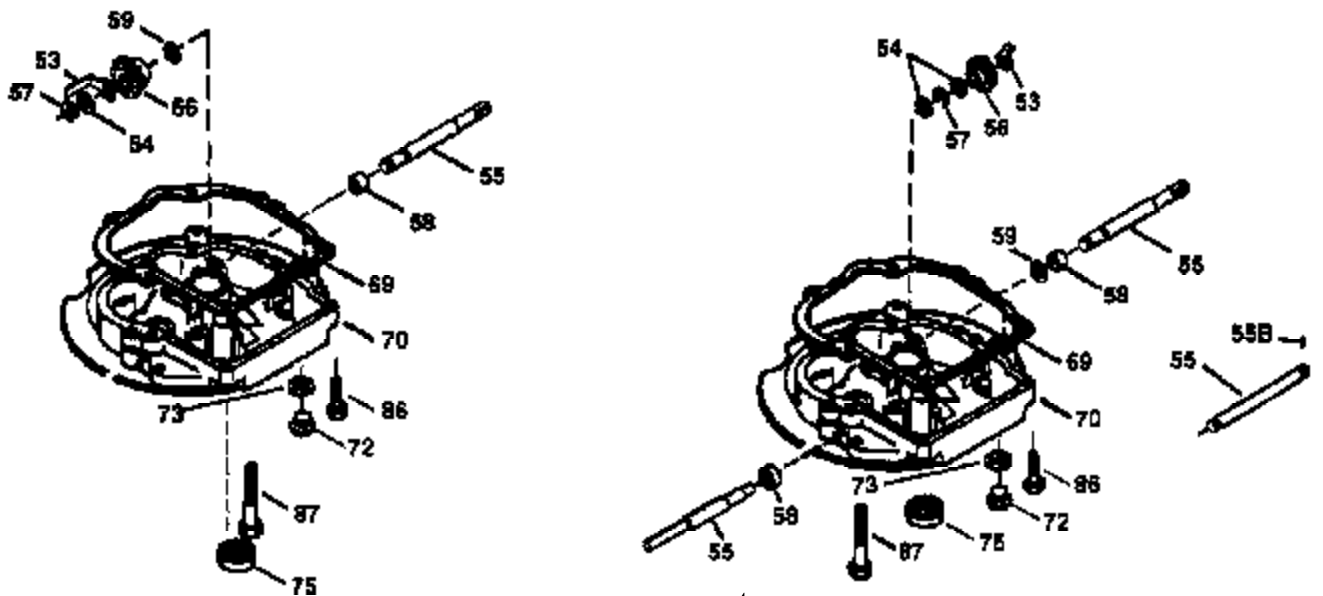

ILLUSTRATION SHOWS TYPICAL PARTS ONLY. ORDER BY PART NUMBER. PARTS NOT LISTED ARE SUPPLIED BY OEM.

VIEW 2 OF 3

Ref #	Part Number	Qty	Description
19	31361	1	Extension Spring
69	35261	1	* Mounting Flange Gasket
70	34311D	1	Mounting Flange (Incl. 72 thru 83)
72	36083	1	Oil Drain Plug
75	27897	1	Oil Seal
86	650488	6	Screw, 1/4-20 x 1-1/4"
182	6201	2	Screw, 1/4-28 x 7/8"
185	31384A	1	Intake Pipe (Incl. 224)
186	34337	1	Governor Link
223	650451	2	Screw, 1/4-20 x 1"
238	650806	2	Screw, 10-32 x 5/8"
239	34338	1	* Air Cleaner Gasket
245	34340	1	Air Cleaner Filter
250	36213	1	Air Cleaner Cover
263	36214	1	Trim Ring
287	650926	2	Screw, 8-32 x 21/64"
300	35586	1	Fuel Tank (Incl. 292 & 301)
301	35355	1	Fuel Cap
390	590686	1	Rewind Starter