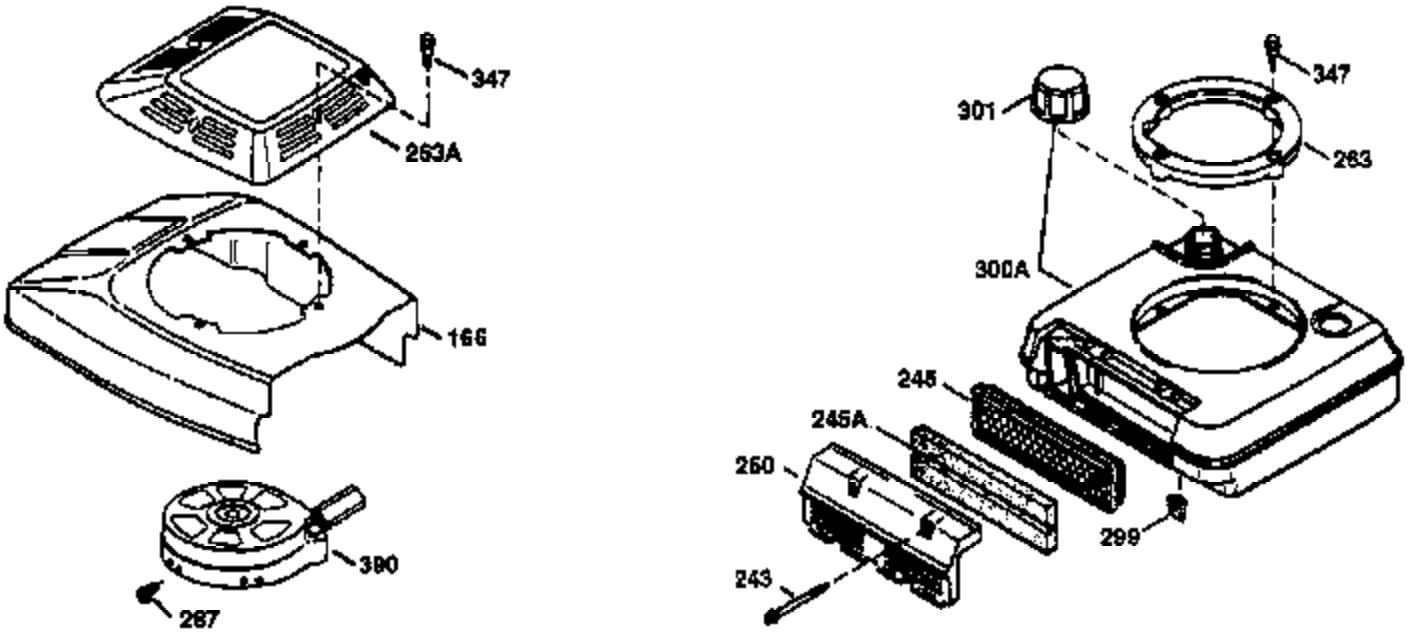

ILLUSTRATION SHOWS TYPICAL PARTS ONLY. ORDER BY PART NUMBER. PARTS NOT LISTED ARE SUPPLIED BY OEM.

VIEW 2 OF 3

Ref #	Part Number	Qty	Description
19	31361	1	Extension Spring
69	35261	1	* Mounting Flange Gasket
70	34311D	1	Mounting Flange (Incl. 72 thru 83)
72	36083	1	Oil Drain Plug
75	27897	1	Oil Seal
86	650488	6	Screw, 1/4-20 x 1-1/4"
182	6201	2	Screw, 1/4-28 x 7/8"
185	31384A	1	Intake Pipe (Incl. 224)
186	34337	1	Governor Link
223	650451	2	Screw, 1/4-20 x 1"
238	650806	2	Screw, 10-32 x 5/8"
239	34338	1	* Air Cleaner Gasket
245	34340	1	Air Cleaner Filter
250	36213	1	Air Cleaner Cover
263	36214	1	Trim Ring
287	650926	2	Screw, 8-32 x 21/64"
300	35586	1	Fuel Tank (Incl. 292 & 301)
301	35355	1	Fuel Cap
390	590686	1	Rewind Starter