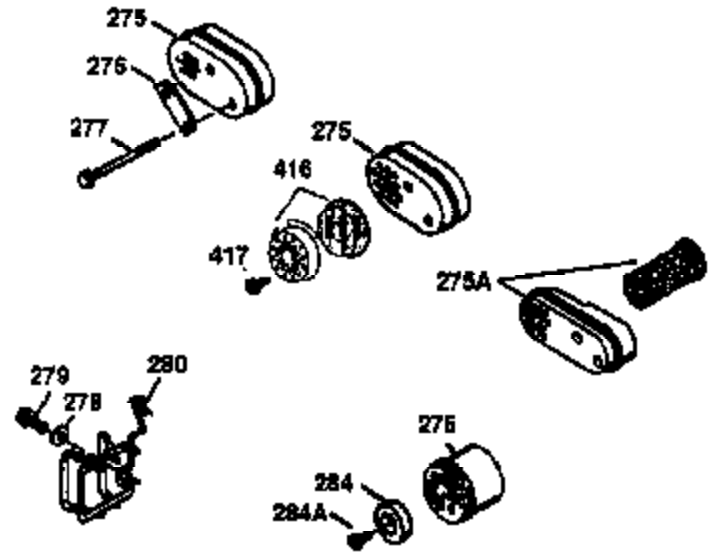

ILLUSTRATION SHOWS TYPICAL PARTS ONLY. ORDER BY PART NUMBER. PARTS NOT LISTED ARE SUPPLIED BY OEM.

VIEW 3 OF 3

Ref #	Part Number	Qty	Description
90	611112	1	Flywheel
238	650806	2	Screw, 10-32 x 5/8"
239	34338	1	* Air Cleaner Gasket
240	34858	1	Air Cleaner Body
245	34340	1	Air Cleaner Filter
250	36213	1	Air Cleaner Cover
275	35603	1	Muffler (Incl. 277)
276	33753	1	Locking Plate
277	650795	2	Screw, 1/4-20 x 2-1/4"
416	391022	1	Spark Arrestor Screen (Optional)