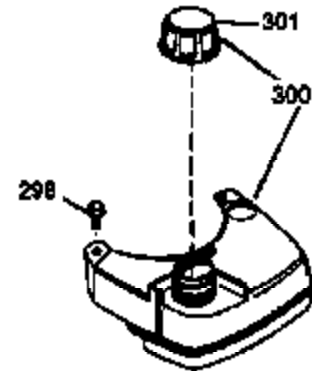

ILLUSTRATION SHOWS TYPICAL PARTS ONLY. ORDER BY PART NUMBER. PARTS NOT LISTED ARE SUPPLIED BY OEM.

VIEW 2 OF 3

Ref #	Part Number	Qty	Description
19	31361	1	Extension Spring
69	35261	1	* Mounting Flange Gasket
70	34311D	1	Mounting Flange (Incl. 72 thru 83)
72	36083	1	Oil Drain Plug
75	27897	1	Oil Seal
86	650488	6	Screw, 1/4-20 x 1-1/4"
182	6201	2	Screw, 1/4-28 x 7/8"
185	31384A	1	Intake Pipe (Incl. 224)
186	34337	1	Governor Link
223	650451	2	Screw, 1/4-20 x 1"
238	650806	2	Screw, 10-32 x 5/8"
239	34338	1	* Air Cleaner Gasket
245	34340	1	Air Cleaner Filter
250	36213	1	Air Cleaner Cover
263	36214	1	Trim Ring
287	650926	2	Screw, 8-32 x 21/64"
300	35586	1	Fuel Tank (Incl. 292 & 301)
301	35355	1	Fuel Cap
390	590686	1	Rewind Starter