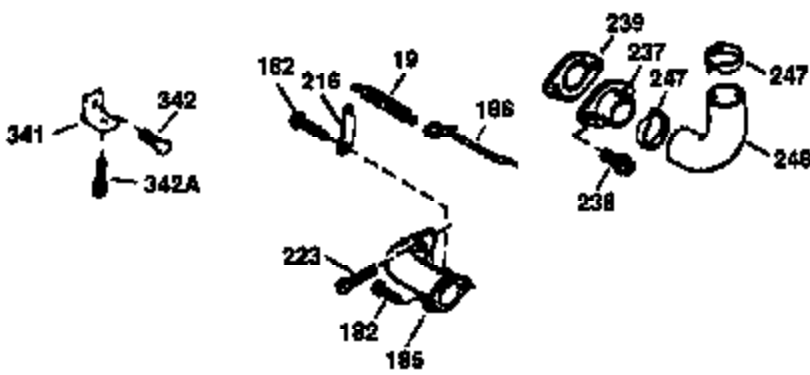

ILLUSTRATION SHOWS TYPICAL PARTS ONLY. ORDER BY PART NUMBER. PARTS NOT LISTED ARE SUPPLIED BY OEM.

VIEW 2 OF 3

Ref #	Part Number	Qty	Description
19	35998	1	Extension Spring
69	35261	1	* Mounting Flange Gasket
70	34311D	1	Mounting Flange (Incl. 72 thru 83)
72	36083	1	Oil Drain Plug
75	27897	1	Oil Seal
86	650488	6	Screw, 1/4-20 x 1-1/4"
182	6201	2	Screw, 1/4-28 x 7/8"
185	31384A	1	Intake Pipe (Incl. 224)
186	36201	1	Governor Link
223	650451	2	Screw, 1/4-20 x 1"
238	650806	2	Screw, 10-32 x 5/8"
239	34338	1	* Air Cleaner Gasket
245	34340	1	Air Cleaner Filter
250	36213	1	Air Cleaner Cover
263	36214	1	Trim Ring
287	650926	2	Screw, 8-32 x 21/64"
300	35586	1	Fuel Tank (Incl. 292 & 301)
301	35355	1	Fuel Cap
390	590694	1	Rewind Starter (NOTE: This engine could have been built with 590686 starter. Refer to the design of the air intake louvers for part identification. Individual starter parts do not interchange.)