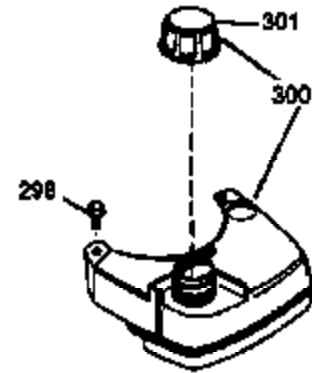

ILLUSTRATION SHOWS TYPICAL PARTS ONLY. ORDER BY PART NUMBER. PARTS NOT LISTED ARE SUPPLIED BY OEM.

VIEW 2 OF 3

Ref #	Part Number	Qty	Description
19	35998	1	Extension Spring
69	35261	1	* Mounting Flange Gasket
70	34311D	1	Mounting Flange (Incl. 72 thru 83)
72	36083	1	Oil Drain Plug
75	27897	1	Oil Seal
86	650488	6	Screw, 1/4-20 x 1-1/4"
182	6201	2	Screw, 1/4-28 x 7/8"
185	31384A	1	Intake Pipe (Incl. 224)
186	36201	1	Governor Link
223	650451	2	Screw, 1/4-20 x 1"
238	650806	2	Screw, 10-32 x 5/8"
239	34338	1	* Air Cleaner Gasket
245	34340	1	Air Cleaner Filter
250	36213	1	Air Cleaner Cover
263	36214	1	Trim Ring
287	650926	2	Screw, 8-32 x 21/64"
300	35586	1	Fuel Tank (Incl. 292 & 301)
301	35355	1	Fuel Cap
390	590694	1	Rewind Starter (NOTE: This engine could have been built with 590686 starter. Refer to the design of the air intake louvers for part identification. Individual starter parts do not interchange.)