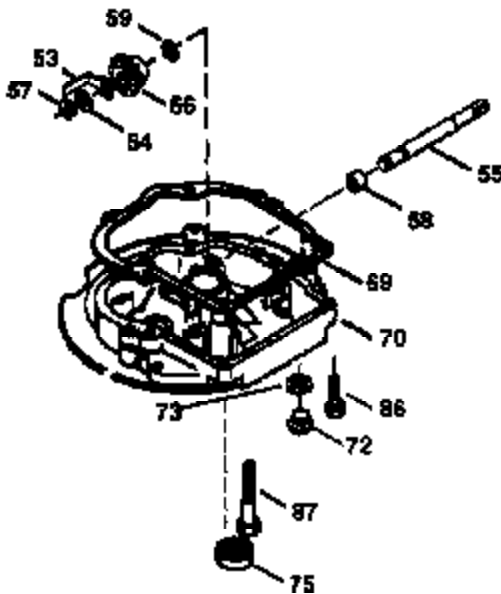

ILLUSTRATION SHOWS TYPICAL PARTS ONLY. ORDER BY PART NUMBER. PARTS NOT LISTED ARE SUPPLIED BY OEM.

VIEW 2 OF 3

Ref #	Part Number	Qty	Description
19	35998	1	Extension Spring
69	35261	1	* Mounting Flange Gasket
70	34311D	1	Mounting Flange (Incl. 72 thru 83)
72	36083	1	Oil Drain Plug
75	27897	1	Oil Seal
86	650488	6	Screw, 1/4-20 x 1-1/4"
182	6201	2	Screw, 1/4-28 x 7/8"
185	31384A	1	Intake Pipe (Incl. 224)
186	36201	1	Governor Link
223	650451	2	Screw, 1/4-20 x 1"
238	650806	2	Screw, 10-32 x 5/8"
239	34338	1	* Air Cleaner Gasket
245	34340	1	Air Cleaner Filter
250	36213	1	Air Cleaner Cover
263	36214	1	Trim Ring
287	650926	2	Screw, 8-32 x 21/64"
300	35586	1	Fuel Tank (Incl. 292 & 301)
301	35355	1	Fuel Cap
390	590694	1	Rewind Starter (NOTE: This engine could have been built with 590686 starter. Refer to the design of the air intake louvers for part identification. Individual starter parts do not interchange.)