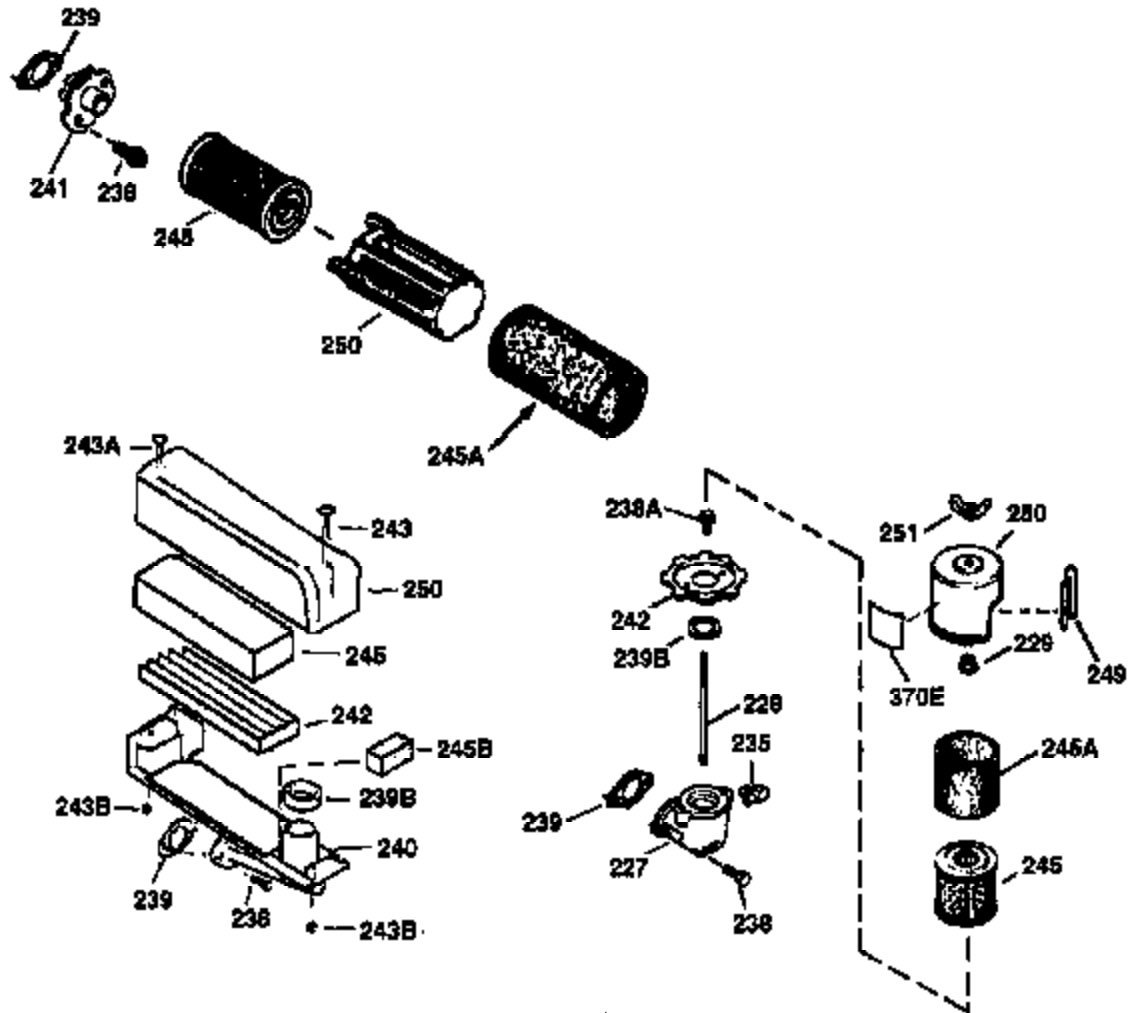

ILLUSTRATION SHOWS TYPICAL PARTS ONLY. ORDER BY PART NUMBER. PARTS NOT LISTED ARE SUPPLIED BY OEM.

VIEW 3 OF 3

Ref #	Part Number	Qty	Description
90	611112	1	Flywheel
238	650806	2	Screw, 10-32 x 5/8"
239	34338	1	* Air Cleaner Gasket
240	34858	1	Air Cleaner Body
245	34340	1	Air Cleaner Filter
250	36213	1	Air Cleaner Cover
275	36473	1	Muffler (Incl. 277)
277	650988	2	Screw, 1/4-20 x 2-13/64"