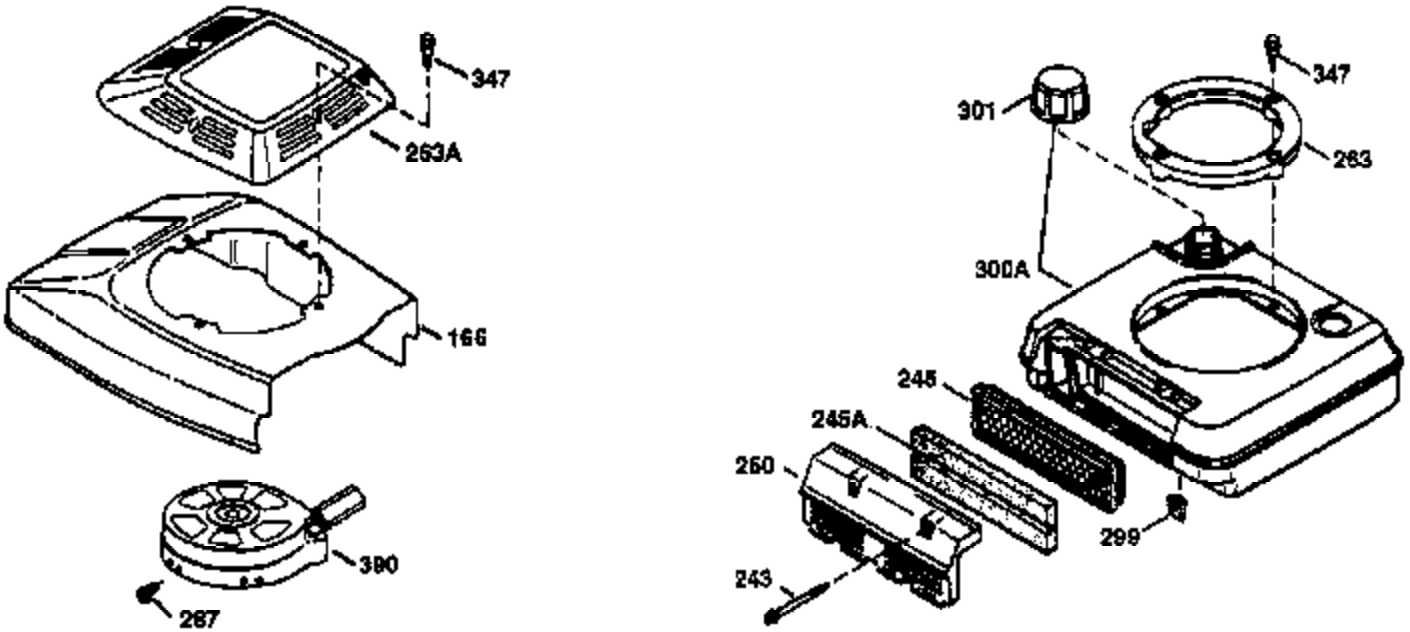

ILLUSTRATION SHOWS TYPICAL PARTS ONLY. ORDER BY PART NUMBER. PARTS NOT LISTED ARE SUPPLIED BY OEM.

VIEW 2 OF 3

Ref #	Part Number	Qty	Description
19	35998	1	Extension Spring
69	35261	1	* Mounting Flange Gasket
70	34311D	1	Mounting Flange (Incl. 72 thru 83)
72	36083	1	Oil Drain Plug
75	27897	1	Oil Seal
86	650488	6	Screw, 1/4-20 x 1-1/4"
182	6201	2	Screw, 1/4-28 x 7/8"
185	31384A	1	Intake Pipe (Incl. 224)
186	36201	1	Governor Link
223	650451	2	Screw, 1/4-20 x 1"
238	650806	2	Screw, 10-32 x 5/8"
239	34338	1	* Air Cleaner Gasket
245	34340	1	Air Cleaner Filter
250	36213	1	Air Cleaner Cover
263	36214	1	Trim Ring
287	650926	2	Screw, 8-32 x 21/64"
300	35586	1	Fuel Tank (Incl. 292 & 301)
301	35355	1	Fuel Cap
390	590694	1	Rewind Starter (NOTE: This engine could have been built with 590686 starter. Refer to the design of the air intake louvers for part identification. Individual starter parts do not interchange.)