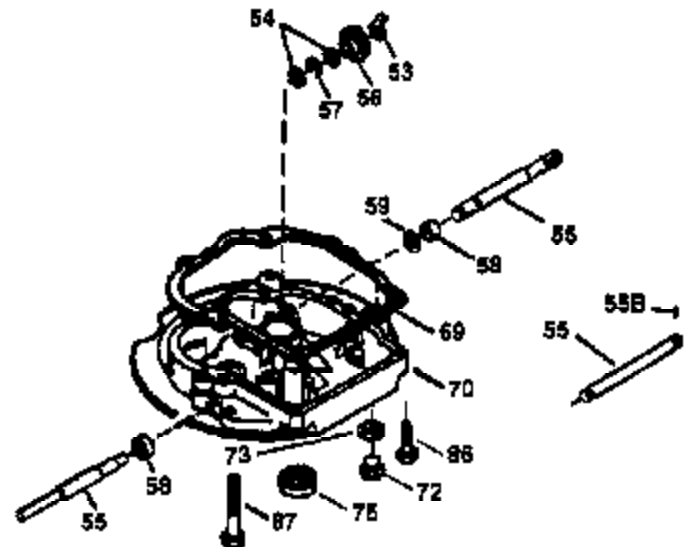

ILLUSTRATION SHOWS TYPICAL PARTS ONLY. ORDER BY PART NUMBER. PARTS NOT LISTED ARE SUPPLIED BY OEM.

VIEW 2 OF 3

Ref #	Part Number	Qty	Description
19	35998	1	Extension Spring
69	35261	1	* Mounting Flange Gasket
70	34311D	1	Mounting Flange (Incl. 72 thru 83)
72	36083	1	Oil Drain Plug
75	27897	1	Oil Seal
86	650488	6	Screw, 1/4-20 x 1-1/4"
182	6201	2	Screw, 1/4-28 x 7/8"
185	31384A	1	Intake Pipe (Incl. 224)
186	36201	1	Governor Link
223	650451	2	Screw, 1/4-20 x 1"
238	650806	2	Screw, 10-32 x 5/8"
239	34338	1	* Air Cleaner Gasket
245	34340	1	Air Cleaner Filter
250	36213	1	Air Cleaner Cover
263	36214	1	Trim Ring
287	650926	2	Screw, 8-32 x 21/64"
300	35586	1	Fuel Tank (Incl. 292 & 301)
301	35355	1	Fuel Cap
390	590694	1	Rewind Starter (NOTE: This engine could have been built with 590686 starter. Refer to the design of the air intake louvers for part identification. Individual starter parts do not interchange.)