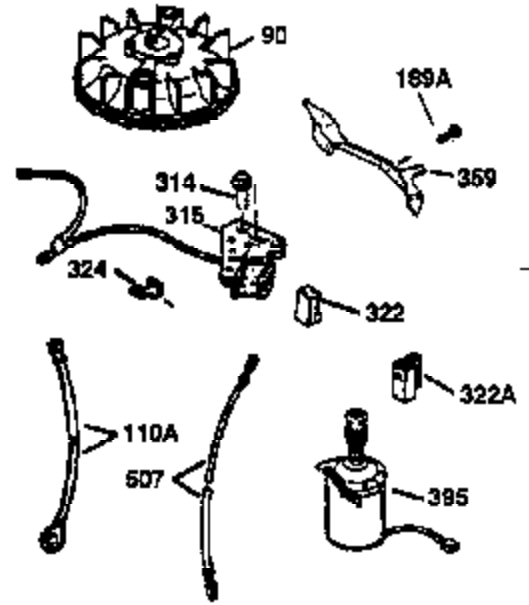

ILLUSTRATION SHOWS TYPICAL PARTS ONLY. ORDER BY PART NUMBER. PARTS NOT LISTED ARE SUPPLIED BY OEM.

VIEW 3 OF 3

Ref #	Part Number	Qty	Description
90	611112	1	Flywheel
238	650806	2	Screw, 10-32 x 5/8"
239	34338	1	* Air Cleaner Gasket
240	34858	1	Air Cleaner Body
245	34340	1	Air Cleaner Filter
250	36213	1	Air Cleaner Cover
275	36473	1	Muffler (Incl. 277)
277	650988	2	Screw, 1/4-20 x 2-13/64"