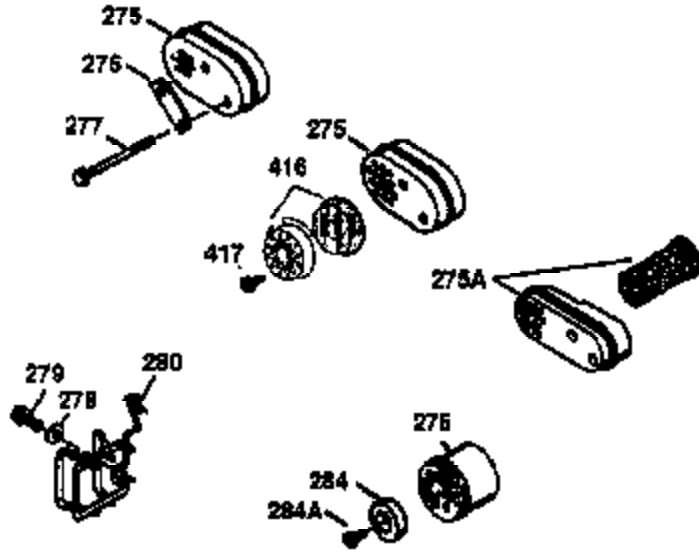

ILLUSTRATION SHOWS TYPICAL PARTS ONLY. ORDER BY PART NUMBER. PARTS NOT LISTED ARE SUPPLIED BY OEM.

VIEW 3 OF 3

Ref #	Part Number	Qty	Description
90	611112	1	Flywheel
238	650806	2	Screw, 10-32 x 5/8"
239	34338	1	* Air Cleaner Gasket
240	34858	1	Air Cleaner Body
245	34340	1	Air Cleaner Filter
250	36213	1	Air Cleaner Cover
275	36473	1	Muffler (Incl. 277)
277	650988	2	Screw, 1/4-20 x 2-13/64"