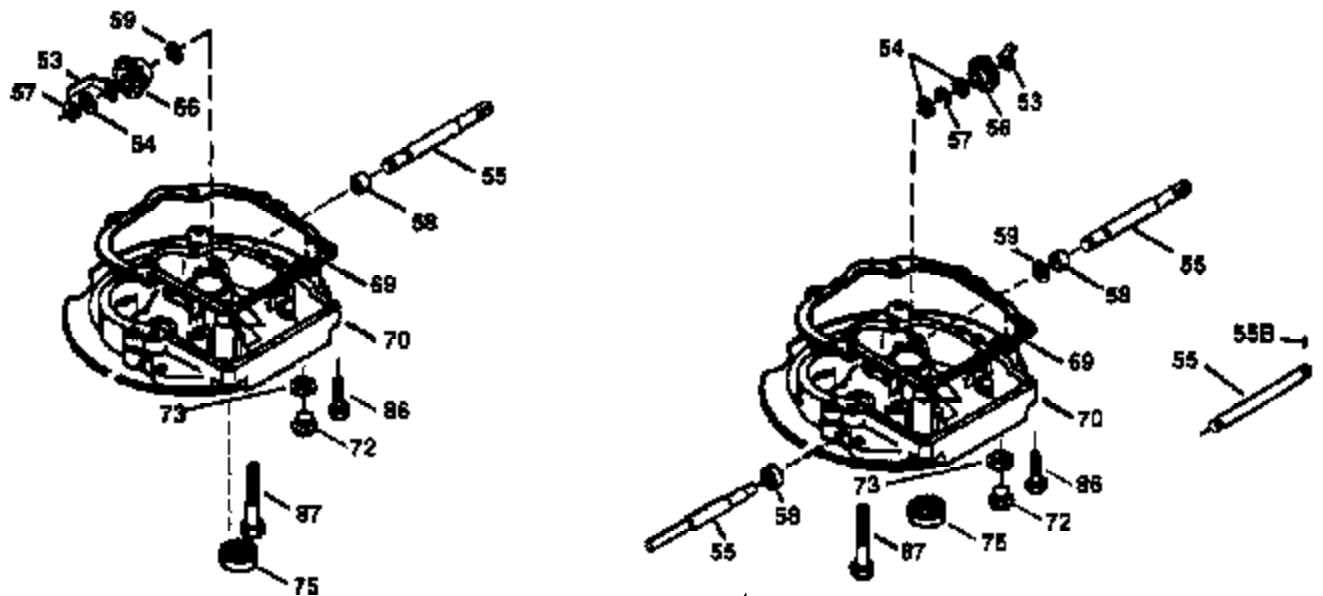

ILLUSTRATION SHOWS TYPICAL PARTS ONLY. ORDER BY PART NUMBER. PARTS NOT LISTED ARE SUPPLIED BY OEM.

VIEW 2 OF 3

Ref #	Part Number	Qty	Description
19	35998	1	Extension Spring
69	35261	1	* Mounting Flange Gasket
70	34311D	1	Mounting Flange (Incl. 72 thru 83)
72	36083	1	Oil Drain Plug
75	27897	1	Oil Seal
86	650488	6	Screw, 1/4-20 x 1-1/4"
182	6201	2	Screw, 1/4-28 x 7/8"
185	31384A	1	Intake Pipe (Incl. 224)
186	36201	1	Governor Link
223	650451	2	Screw, 1/4-20 x 1"
238	650806	2	Screw, 10-32 x 5/8"
239	34338	1	* Air Cleaner Gasket
245	34340	1	Air Cleaner Filter
250	36213	1	Air Cleaner Cover
263	36214	1	Trim Ring
287	650926	2	Screw, 8-32 x 21/64"
300	35586	1	Fuel Tank (Incl. 292 & 301)
301	35355	1	Fuel Cap
390	590686	1	Rewind Starter