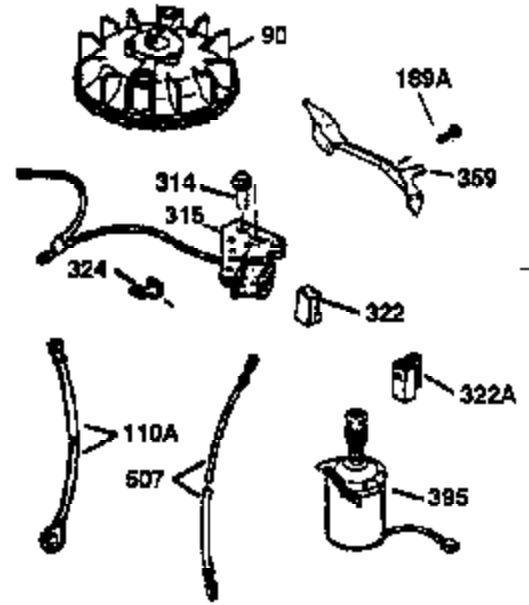

ILLUSTRATION SHOWS TYPICAL PARTS ONLY. ORDER BY PART NUMBER. PARTS NOT LISTED ARE SUPPLIED BY OEM.

VIEW 3 OF 3

Ref #	Part Number	Qty	Description
90	611112	1	Flywheel
238	650806	2	Screw, 10-32 x 5/8"
239	34338	1	* Air Cleaner Gasket
240	34858	1	Air Cleaner Body
245	34340	1	Air Cleaner Filter
250	36213	1	Air Cleaner Cover
275	34613A	1	Muffler
276	33753	1	Locking Plate
277	650795	2	Screw, 1/4-20 x 2-1/4"