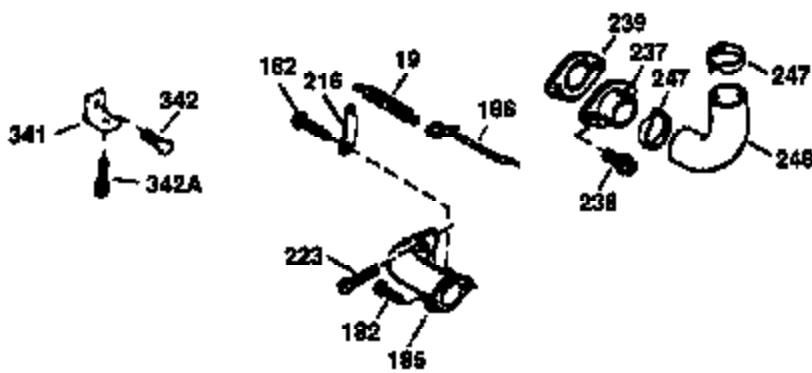

ILLUSTRATION SHOWS TYPICAL PARTS ONLY. ORDER BY PART NUMBER. PARTS NOT LISTED ARE SUPPLIED BY OEM.

VIEW 2 OF 3

Ref #	Part Number	Qty	Description
19	35998	1	Extension Spring
69	35261	1	* Mounting Flange Gasket
70	34311D	1	Mounting Flange (Incl. 72 thru 83)
72	36083	1	Oil Drain Plug
75	27897	1	Oil Seal
86	650488	6	Screw, 1/4-20 x 1-1/4"
182	6201	2	Screw, 1/4-28 x 7/8"
185	31384A	1	Intake Pipe (Incl. 224)
186	36201	1	Governor Link
223	650451	2	Screw, 1/4-20 x 1"
238	650806	2	Screw, 10-32 x 5/8"
239	34338	1	* Air Cleaner Gasket
245	34340	1	Air Cleaner Filter
250	36213	1	Air Cleaner Cover
263	36214	1	Trim Ring
287	650926	2	Screw, 8-32 x 21/64"
300	35586	1	Fuel Tank (Incl. 292 & 301)
301	35355	1	Fuel Cap
390	590686	1	Rewind Starter