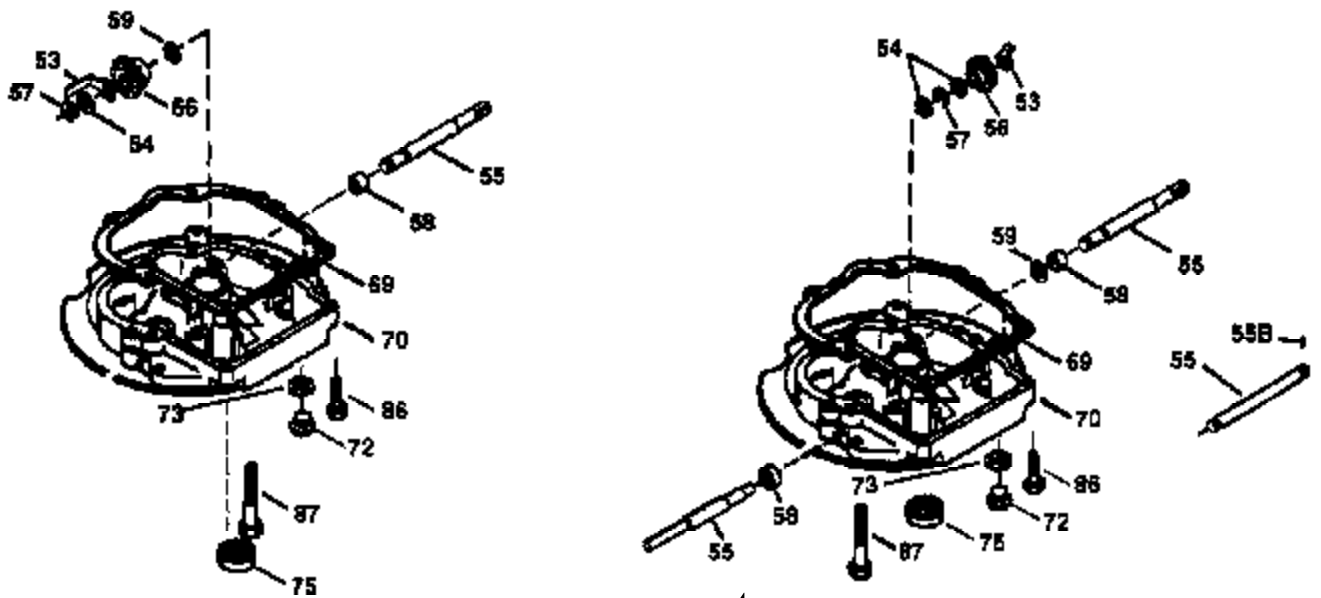

ILLUSTRATION SHOWS TYPICAL PARTS ONLY. ORDER BY PART NUMBER. PARTS NOT LISTED ARE SUPPLIED BY OEM.

VIEW 2 OF 3

Ref #	Part Number	Qty	Description
19	36281	1	Extension Spring
69	35261	1	* Mounting Flange Gasket
70	36249A	1	Mounting Flange (Incl. 72 thru 83)
72	30572	1	Oil Drain Plug
73	28833	1	Drain Plug Gasket
75	27897	1	Oil Seal
86	650488	6	Screw, 1/4-20 x 1-1/4"
182	6201	2	Screw, 1/4-28 x 7/8"
185	31384A	1	Intake Pipe (Incl. 224)
186	34337	1	Governor Link
223	650451	2	Screw, 1/4-20 x 1"
238	650806	2	Screw, 10-32 x 5/8"
239	34338	1	* Air Cleaner Gasket
245	34340	1	Air Cleaner Filter
250	34341B	1	Air Cleaner Cover
287	650926	2	Screw, 8-32 x 21/64"
300	35586	1	Fuel Tank (Incl. 292 & 301)
301	35355	1	Fuel Cap
390	590688	1	Rewind Starter