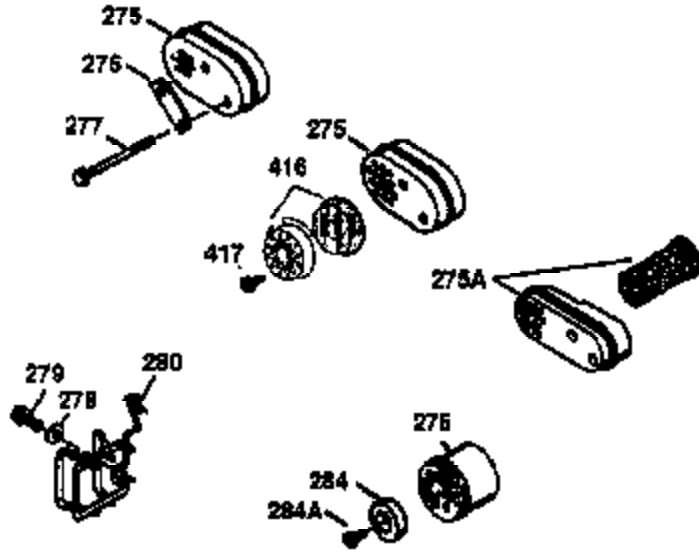

ILLUSTRATION SHOWS TYPICAL PARTS ONLY. ORDER BY PART NUMBER. PARTS NOT LISTED ARE SUPPLIED BY OEM.

VIEW 3 OF 3

Ref #	Part Number	Qty	Description
90	611112	1	Flywheel
238	650806	2	Screw, 10-32 x 5/8"
239	34338	1	* Air Cleaner Gasket
240	34858	1	Air Cleaner Body
245	34340	1	Air Cleaner Filter
250	34341B	1	Air Cleaner Cover
275	36456A	1	Muffler (Incl. 277)
277	650988	2	Screw, 1/4-20 x 2-5/16"