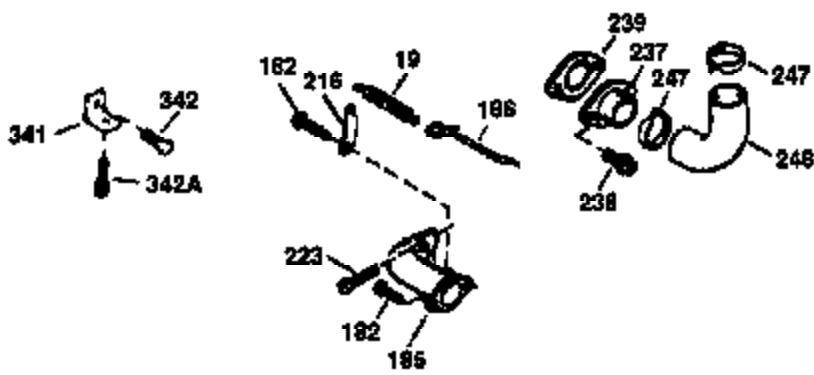

ILLUSTRATION SHOWS TYPICAL PARTS ONLY. ORDER BY PART NUMBER. PARTS NOT LISTED ARE SUPPLIED BY OEM.

VIEW 2 OF 3

Ref #	Part Number	Qty	Description
19	36281	1	Extension Spring
69	35261	1	* Mounting Flange Gasket
70	36249A	1	Mounting Flange (Incl. 72 thru 83)
72	30572	1	Oil Drain Plug
73	28833	1	Drain Plug Gasket
75	27897	1	Oil Seal
86	650488	6	Screw, 1/4-20 x 1-1/4"
182	6201	2	Screw, 1/4-28 x 7/8"
185	31384A	1	Intake Pipe (Incl. 224)
186	34337	1	Governor Link
223	650451	2	Screw, 1/4-20 x 1"
238	650806	2	Screw, 10-32 x 5/8"
239	34338	1	* Air Cleaner Gasket
245	34340	1	Air Cleaner Filter
250	34341B	1	Air Cleaner Cover
287	650926	2	Screw, 8-32 x 21/64"
300	35586	1	Fuel Tank (Incl. 292 & 301)
301	35355	1	Fuel Cap
390	590688	1	Rewind Starter