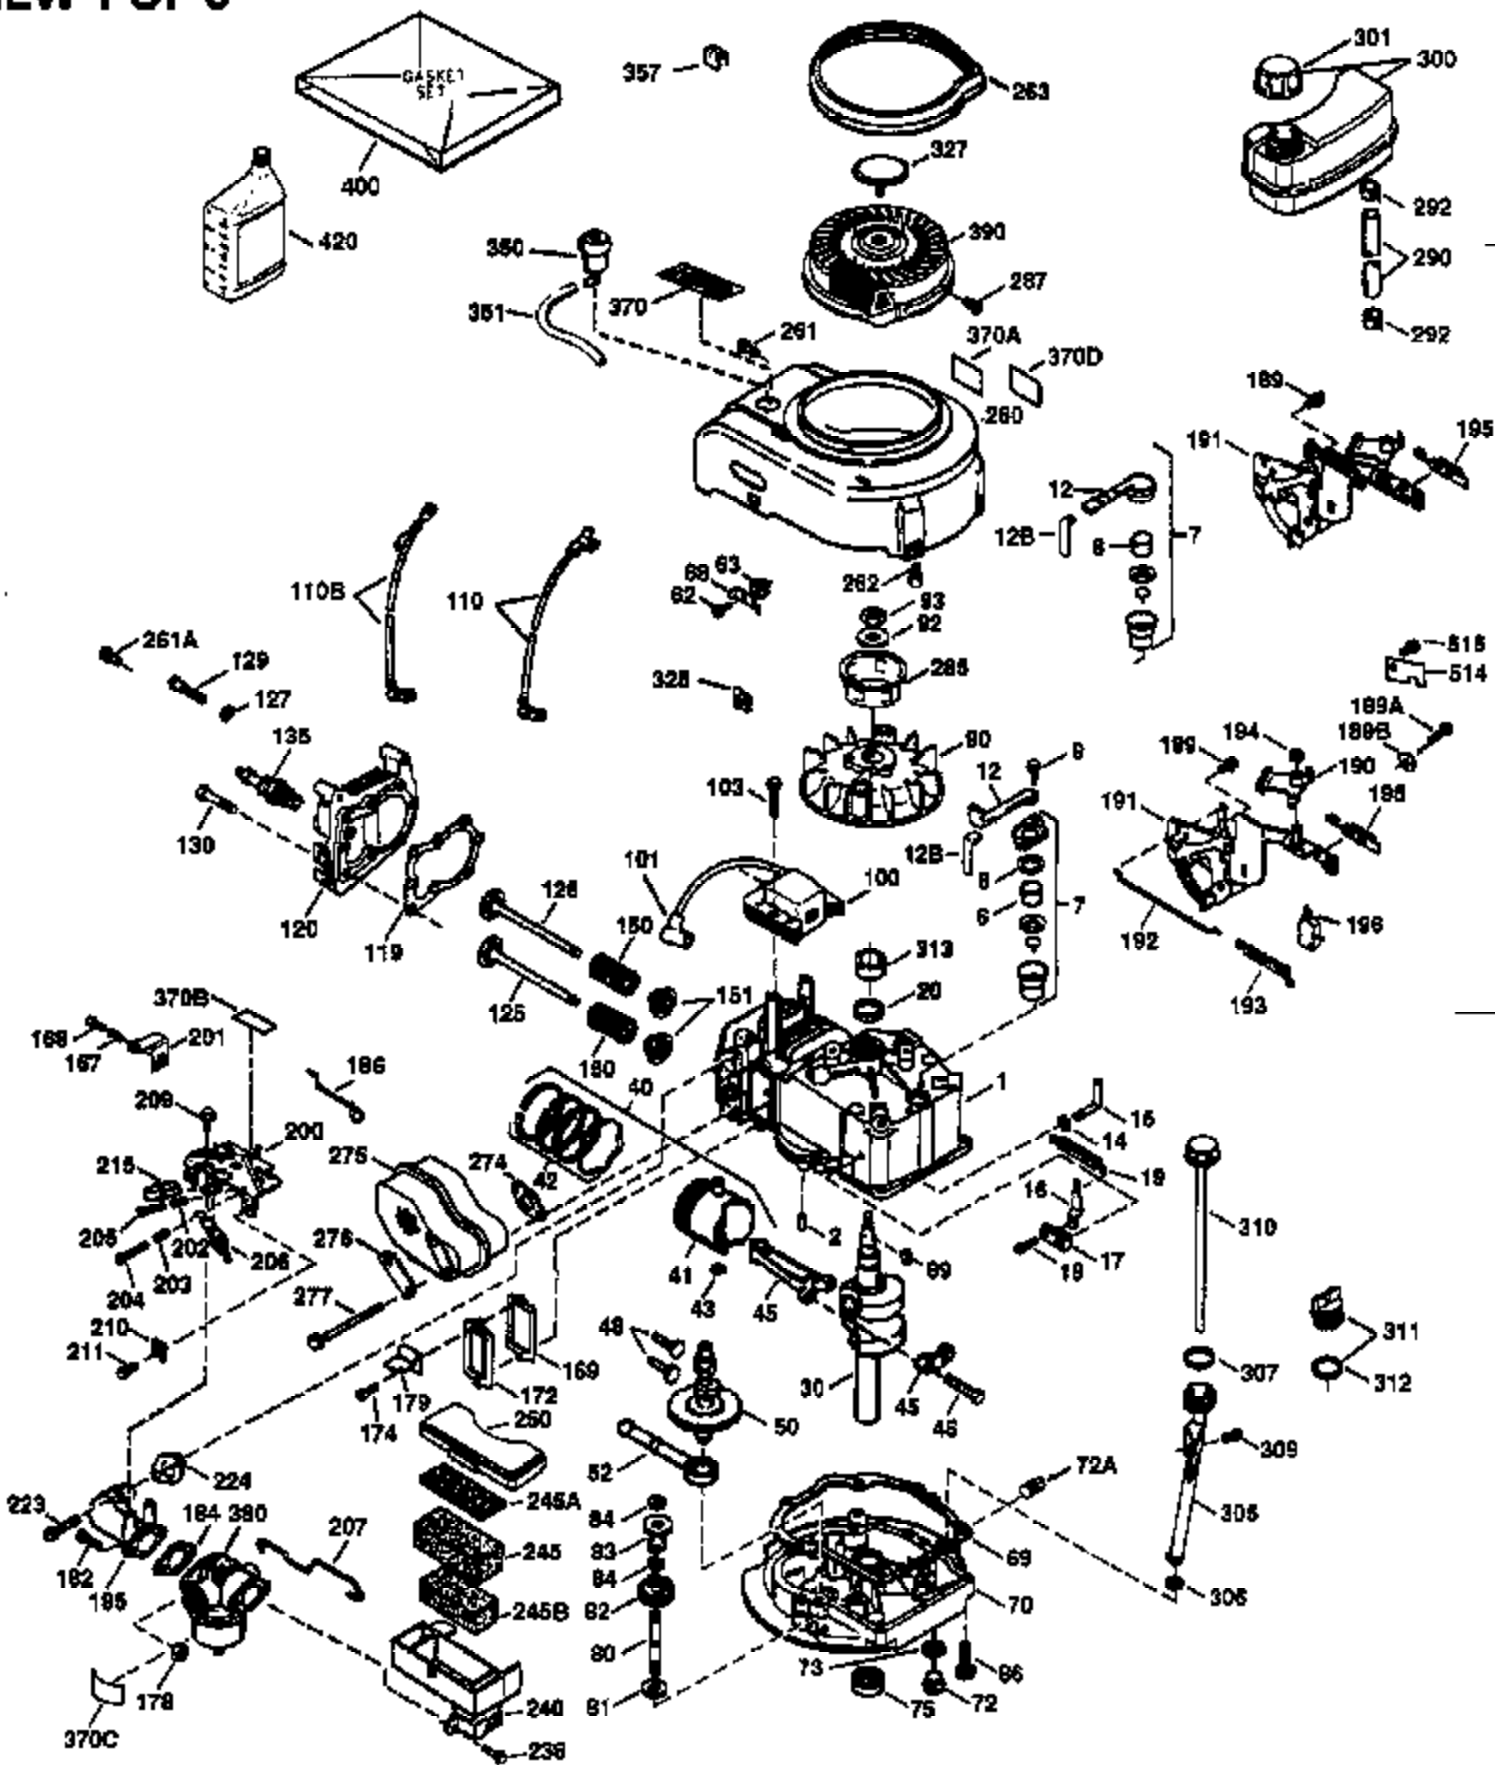

ILLUSTRATION SHOWS TYPICAL PARTS ONLY. ORDER BY PART NUMBER. PARTS NOT LISTED ARE SUPPLIED BY OEM.

VIEW 1 OF 3

Engine Parts List #1

Ref #	Part Number	Qty	Description
1	36478	1	Cylinder (Incl. 2 & 20)
2	26727	2	Dowel Pin
6	33734	1	Breather Element
7	34214A	1	Breather Ass'y. (Incl. 6, 8, 9 & 12)
8	33735	1	* Breather Gasket
9	30200	2	Screw, 10-24 x 9/16"
12	33886	1	Breather Tube
14	28277	1	Washer
15	30589	1	Governor Rod (Incl. 14)
16	31383A	1	Governor Lever
17	31335	1	Governor Lever Clamp
18	650548	1	Screw, 8-32 x 5/16"
19	36281	1	Extension Spring
20	32600	1	Oil Seal
30	36231	1	Crankshaft
40	36073	1	Piston, Pin & Ring Set (Std.)
40	36074	1	Piston, Pin & Ring Set (.010" OS)
40	36075	1	Piston, Pin & Ring Set (.020" OS)
41	36070	1	Piston & Pin Ass'y. (Std.) (Incl. 43)
41	36071	1	Piston & Pin Ass'y. (.010" OS) (Incl. 43)
41	36072	1	Piston & Pin Ass'y. (.020" OS) (Incl. 43)
42	36076	1	Ring Set (Std.)
42	36077	1	Ring Set (.010" OS)
42	36078	1	Ring Set (.020" OS)
43	20381	2	Piston Pin Retaining Ring
45	30963B	1	Connecting Rod Ass'y. (Incl. 46)
46	32610A	2	Connecting Rod Bolt
48	27241	2	Valve Lifter
50	35992	1	Camshaft (MCR)
52	29914	1	Oil Pump Ass'y.
69	35261	1	* Mounting Flange Gasket
70	36249A	1	Mounting Flange (Incl. 72 thru 83)
72	30572	1	Oil Drain Plug
72A	9556	1	Oil Drain Plug
73	28833	1	Drain Plug Gasket
75	27897	1	Oil Seal
80	30574A	1	Governor Shaft
81	30590A	1	Washer
82	30591	1	Governor Gear Ass'y. (Incl. 81)
83	30588A	1	Governor Spool
86	650488	6	Screw, 1/4-20 x 1-1/4"
89	611004	1	Flywheel Key
90	611112	1	Flywheel
92	650815	1	Belleville Washer
93	650816	1	Flywheel Nut
100	34443A	1	Solid State Ignition
101	610118	1	Spark Plug Cover
103	650814	2	Screw, Torx T-15, 10-24 x 1"
110	36230	1	Ground Wire
119	36477	1	* Cylinder Head Gasket
120	36476	1	Cylinder Head
125	36471	1	Exhaust Valve (Std.) (Incl. 151)
125	36472	1	Exhaust Valve (1/32" OS) (Incl. 151)
126	29314B	1	Intake Valve (Std.) (Incl. 151)
126	29315C	1	Intake Valve (1/32" OS) (Incl. 151)
130	6021A	8	Screw, 5/16-18 x 1-1/2"
135	35395	1	Resistor Spark Plug (RJ19LM)
150	35991	2	Valve Spring