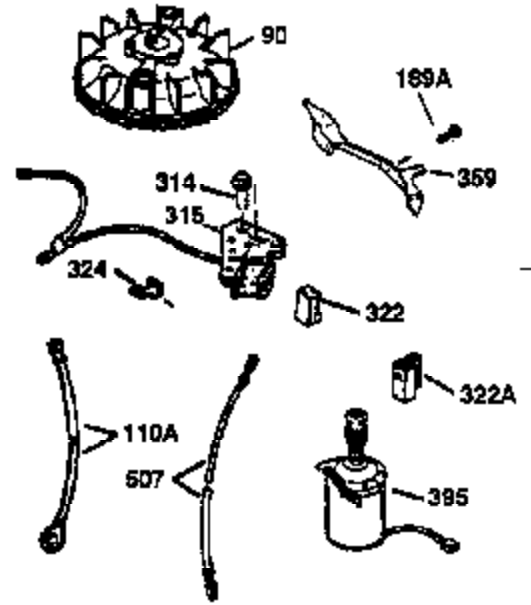

ILLUSTRATION SHOWS TYPICAL PARTS ONLY. ORDER BY PART NUMBER. PARTS NOT LISTED ARE SUPPLIED BY OEM.

VIEW 3 OF 3

Ref #	Part Number	Qty	Description
90	611112	1	Flywheel
238	650806	2	Screw, 10-32 x 5/8"
239	34338	1	* Air Cleaner Gasket
240	34858	1	Air Cleaner Body
245	34340	1	Air Cleaner Filter
250	34341B	1	Air Cleaner Cover
275	36456A	1	Muffler (Incl. 277)
277	650988	2	Screw, 1/4-20 x 2-5/16"