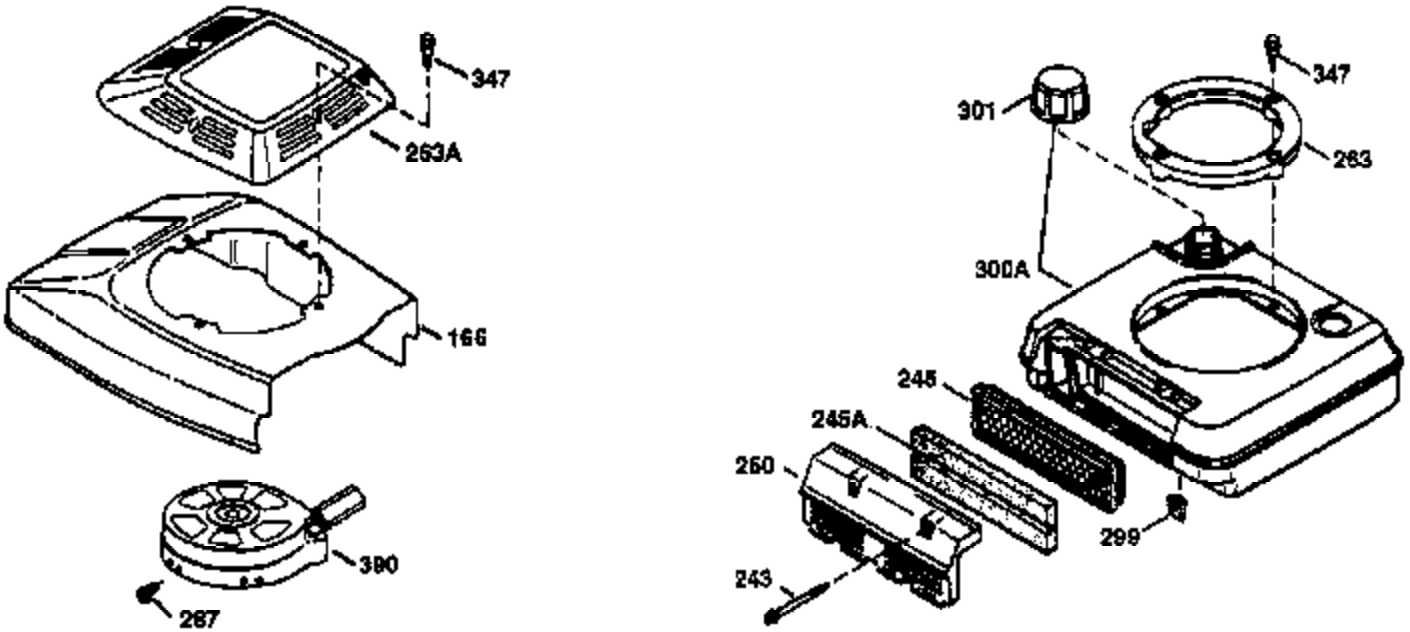

ILLUSTRATION SHOWS TYPICAL PARTS ONLY. ORDER BY PART NUMBER. PARTS NOT LISTED ARE SUPPLIED BY OEM.

VIEW 2 OF 3

Ref #	Part Number	Qty	Description
19	36281	1	Extension Spring
69	35261	1	* Mounting Flange Gasket
70	36249A	1	Mounting Flange (Incl. 72 thru 83)
72	30572	1	Oil Drain Plug
73	28833	1	Drain Plug Gasket
75	27897	1	Oil Seal
86	650488	6	Screw, 1/4-20 x 1-1/4"
182	6201	2	Screw, 1/4-28 x 7/8"
185	31384A	1	Intake Pipe (Incl. 224)
186	34337	1	Governor Link
223	650451	2	Screw, 1/4-20 x 1"
238	650806	2	Screw, 10-32 x 5/8"
239	34338	1	* Air Cleaner Gasket
245	34340	1	Air Cleaner Filter
250	34341B	1	Air Cleaner Cover
287	650926	2	Screw, 8-32 x 21/64"
300	35586	1	Fuel Tank (Incl. 292 & 301)
301	35355	1	Fuel Cap
390	590688	1	Rewind Starter