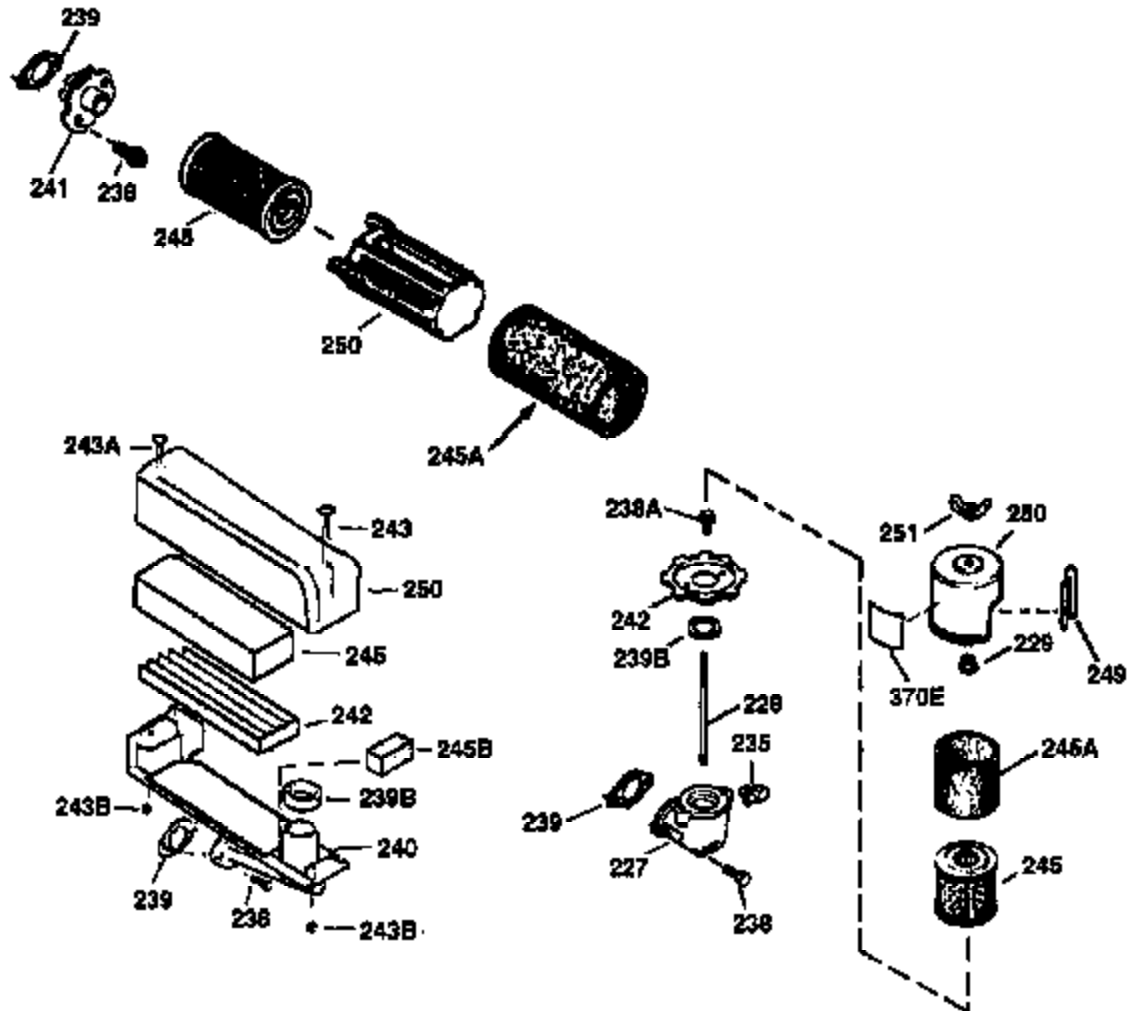

ILLUSTRATION SHOWS TYPICAL PARTS ONLY. ORDER BY PART NUMBER. PARTS NOT LISTED ARE SUPPLIED BY OEM.

VIEW 3 OF 3

Ref #	Part Number	Qty	Description
90	611112	1	Flywheel
238	650806	2	Screw, 10-32 x 5/8"
239	34338	1	* Air Cleaner Gasket
240	34858	1	Air Cleaner Body
245	34340	1	Air Cleaner Filter
250	34341B	1	Air Cleaner Cover
275	36456A	1	Muffler (Incl. 277)
277	650988	2	Screw, 1/4-20 x 2-5/16"